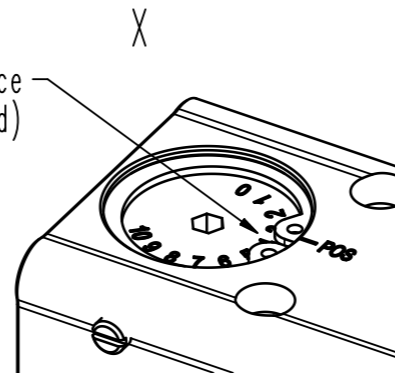

soft pump orifice
pos. 4 (standard)

- ▼ Seat side
- ⊙ Comp. air connection
- ⊙ Electrical connection
- ⊙ Leak detection port
- ⊙ Mech. pos. indication
- ⊙ Position indicator
- ⊙ Required for dismantling
- ⊙ Emergency actuation
- ⊙ For attachment
- ⊙ Bake-out area
- ⊙ Differential pumping port

Angle valve with soft-pump function

Series	292	Ordering No.	29240-QA44-0001
Projection E	DN	Flange	ISO-K
	100		
Dimensional Drawing		598719	Rev.

VAT Vakuumentile AG
CH-9469 Haag, Switzerland
Tel ++41 81 7716161 Fax ++41 81 7714830