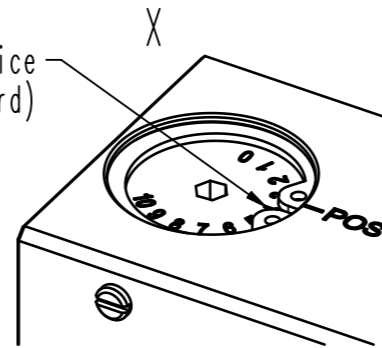

soft pump orifice  
pos. 4 (standard)

- ▼ Seat side
- ⊙ Comp. air connection
- ⊙ Electrical connection
- ⊙ Leak detection port
- ⊙ Mech. pos. indication
- ⊙ Position indicator
- ⊙ Required for dismantling
- ⊙ Emergency actuation
- ⊙ For attachment
- ⊙ Bake-out area
- ⊙ Differential pumping port

Angle valve with soft-pump function

Series	292	Ordering No.	29240-QE14-0001
Projection E	DN	Flange	ISO-K
	100		
Dimensional Drawing		705389	Rev.

VAT Vakuumentile AG  
CH-9469 Haag, Switzerland  
Tel ++41 81 7716161 Fax ++41 81 7714830