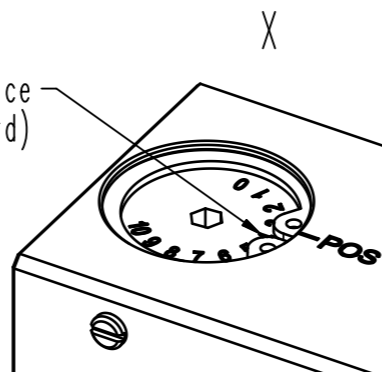

soft pump orifice
pos. 4 (standard)

- ▼ Seat side
- ⊙ Comp. air connection
- ⊕ Electrical connection
- ⊖ Leak detection port
- ⊗ Mech. pos. indication
- ⊘ Position indicator
- ⊙* Required for dismantling
- ⊙ Emergency actuation
- ⊙ For attachment
- ⊙ Bake-out area
- ⊙ Differential pumping port

Angle valve with soft-pump function

VAT Vakuumventile AG
CH-9469 Haag, Switzerland
Tel ++41 81 7716161 Fax ++41 81 7714830

Rev.-Date: 06.08.13
Visa: LIN

Series	292	Ordering No.	29240-QE34-0001
Projection E	DN	Flange	
	100	ISO-K	
Dimensional Drawing	705384	Rev.	