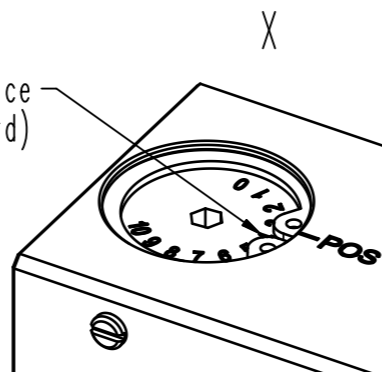

soft pump orifice
pos. 4 (standard)

- ▼ Seat side
- ⊙ Comp. air connection
- ⊕ Electrical connection
- ⊖ Leak detection port
- ⊗ Mech. pos. indication
- ⊘ Position indicator
- ⊙* Required for dismantling
- ⊙ Emergency actuation
- ⊙ For attachment
- ⊙ Bake-out area
- ⊙ Differential pumping port

Angle valve with soft-pump function

Series	292	Ordering No.	29240-QE44-0001
Projection E	DN	Flange	ISO-K
	100		
Dimensional Drawing		705348	Rev.

VAT Vakuumventile AG
CH-9469 Haag, Switzerland
Tel ++41 81 7716161 Fax ++41 81 7714830