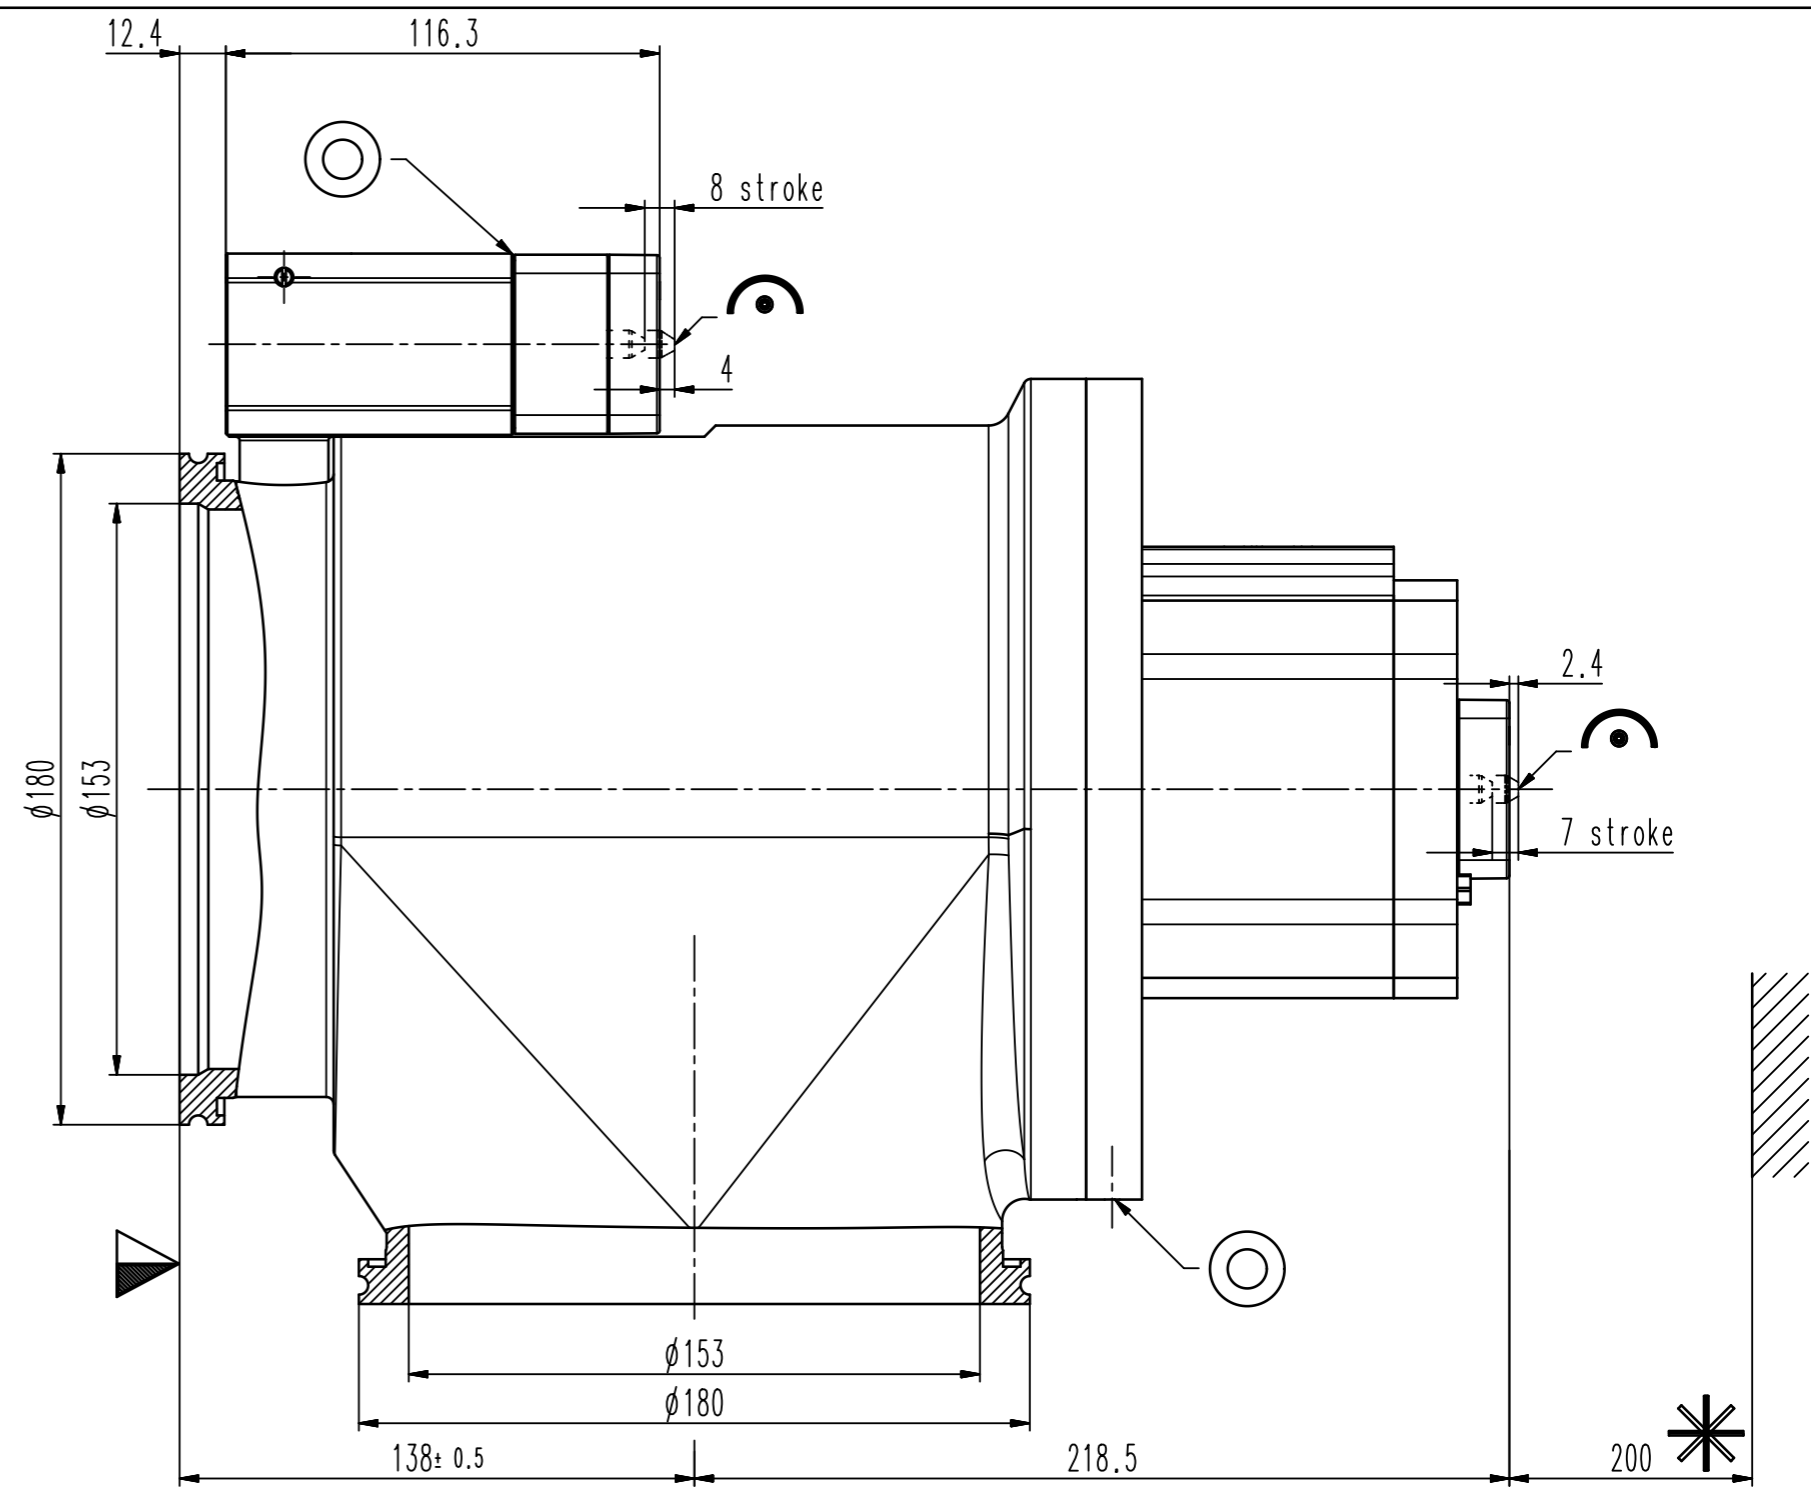

This drawing is the property of VAT.

Revision

Customer number

- ▼ Seat side
- ⊙ Comp. air connection
- ⊙ Electrical connection
- ⊙ Leak detection port
- ⊙ Mech. pos. indication
- ⊙ Position indicator
- ⊙ Required for dismantling
- ⊙ Emergency actuation
- ⊙ For attachment
- ⊙ Bake-out area
- ⊙ Differential pumping port

Angle valve with soft-pump function

VAT VAT Vakuumventile AG
 CH-9469 Haag, Switzerland
 Tel ++41 81 7716161 Fax ++41 81 7714830

Rev.-Date: 26.07.13
 Visa: LIN

| | | | |
|---------------------|--------|--------------|-----------------|
| Series | 292 | Ordering No. | 29244-QA14-0001 |
| Projection E | DN | Flange | ISO-K |
| | 160 | | |
| Dimensional Drawing | 704256 | Rev. | |