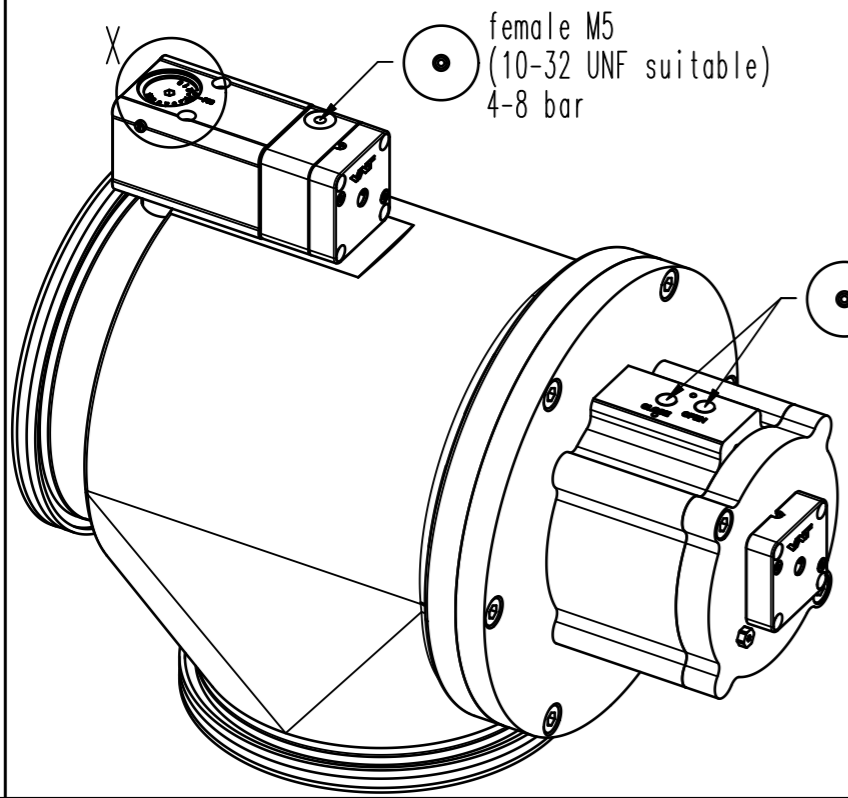

This drawing is the property of VAT.

Revision

Customer number

- ▼ Seat side
- ⊙ Comp. air connection
- ⊙ Electrical connection
- ⊙ Leak detection port
- ⊙ Mech. pos. indication
- ⊙ Position indicator
- ⊙ Required for dismantling
- ⊙ Emergency actuation
- ⊙ For attachment
- ⊙ Bake-out area
- ⊙ Differential pumping port

Angle valve with soft-pump function

VAT VAT Vakuumventile AG
 CH-9469 Haag, Switzerland
 Tel ++41 81 7716161 Fax ++41 81 7714830

Rev.-Date: 26.07.13
 Visa: LIN

| | | | |
|---------------------|--------|--------------|-----------------|
| Series | 292 | Ordering No. | 29244-QA14-0001 |
| Projection E | DN | Flange | ISO-K |
| | 160 | | |
| Dimensional Drawing | 704256 | Rev. | |