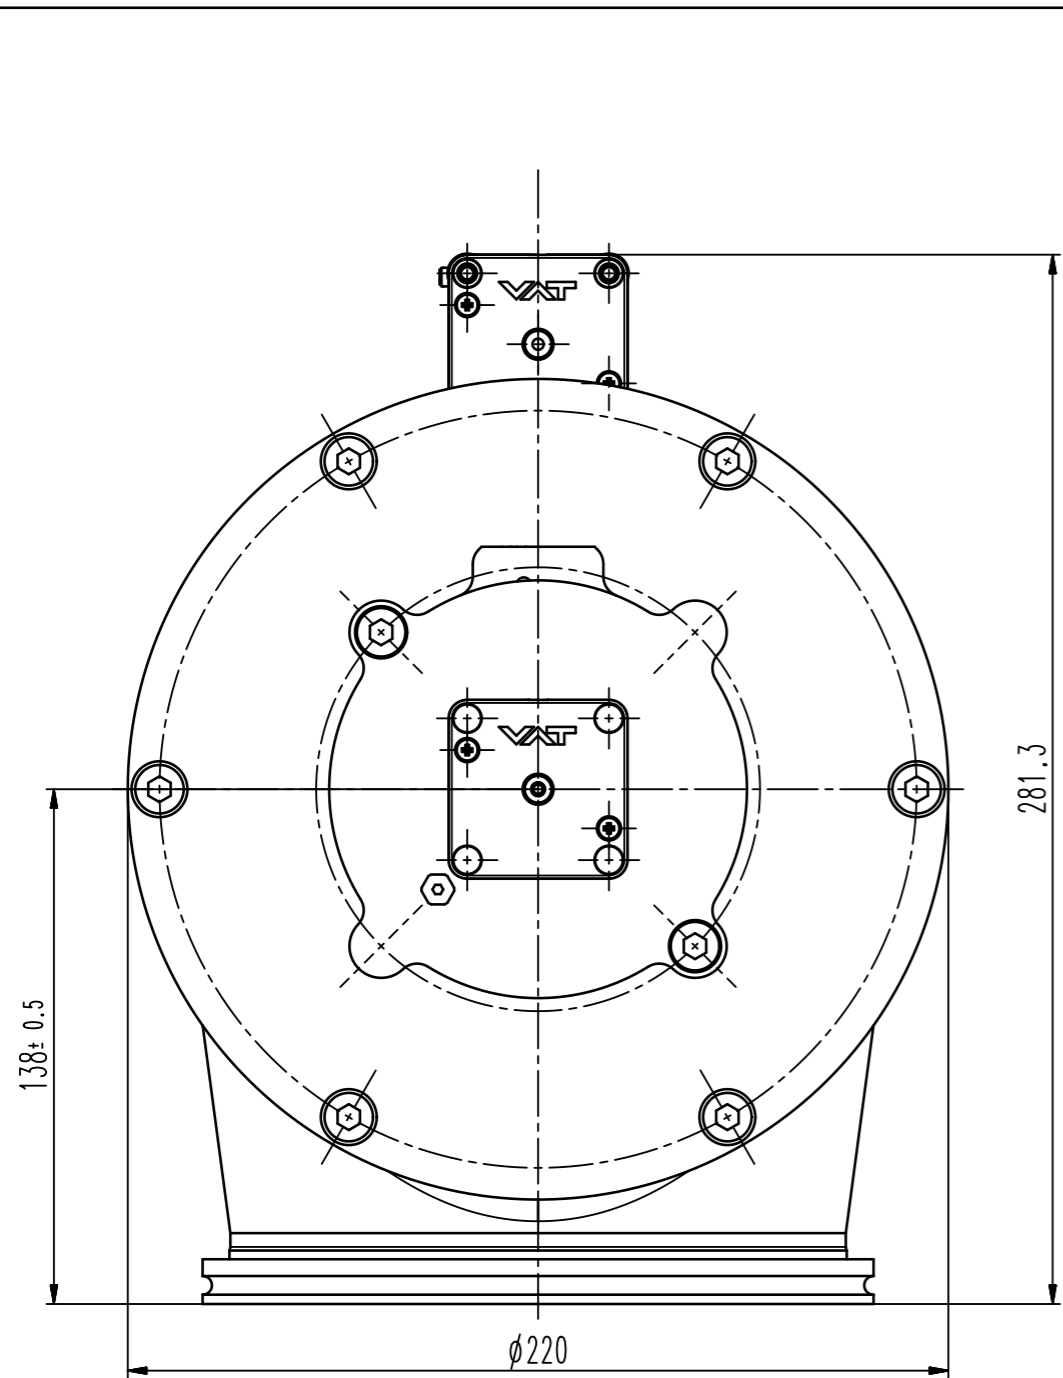

This drawing is the property of VAT.

Revision

Customer number

- ▼ Seat side
- ⊙ Comp. air connection
- ⊙ Electrical connection
- ⊙ Leak detection port
- ⊙ Mech. pos. indication
- ⊙ Position indicator
- ⊙ Required for dismantling
- ⊙ Emergency actuation
- ⊙ For attachment
- ⊙ Bake-out area
- ⊙ Differential pumping port

Angle valve with soft-pump function

VAT VAT Vakuumventile AG
 CH-9469 Haag, Switzerland
 Tel ++41 81 7716161 Fax ++41 81 7714830

Rev.-Date: 26.07.13
 Visa: LIN

| | | | |
|---------------------|--------|--------------|-----------------|
| Series | 292 | Ordering No. | 29244-QA14-0001 |
| Projection E | DN | Flange | ISO-K |
| | 160 | | |
| Dimensional Drawing | 704256 | Rev. | |