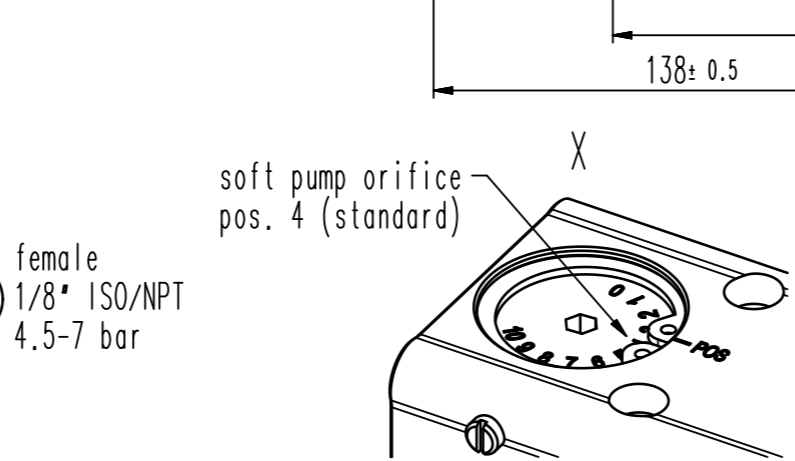

This drawing is the property of VAT.

Revision

Customer number

- ▼ Seat side
- ⊙ Comp. air connection
- ⊙ Electrical connection
- ⊙ Leak detection port
- ⊙ Mech. pos. indication
- ⊙ Position indicator
- ⊙ Required for dismantling
- ⊙ Emergency actuation
- ⊙ For attachment
- ⊙ Bake-out area
- ⊙ Differential pumping port

Angle valve with soft-pump function

VAT VAT Vakuumventile AG
 CH-9469 Haag, Switzerland
 Tel ++41 81 7716161 Fax ++41 81 7714830

Rev.-Date: 26.07.13
 Visa: LIN

| | | | |
|---------------------|--------|--------------|-----------------|
| Series | 292 | Ordering No. | 29244-QA14-0001 |
| Projection E | DN | Flange | ISO-K |
| | 160 | | |
| Dimensional Drawing | 704256 | Rev. | |