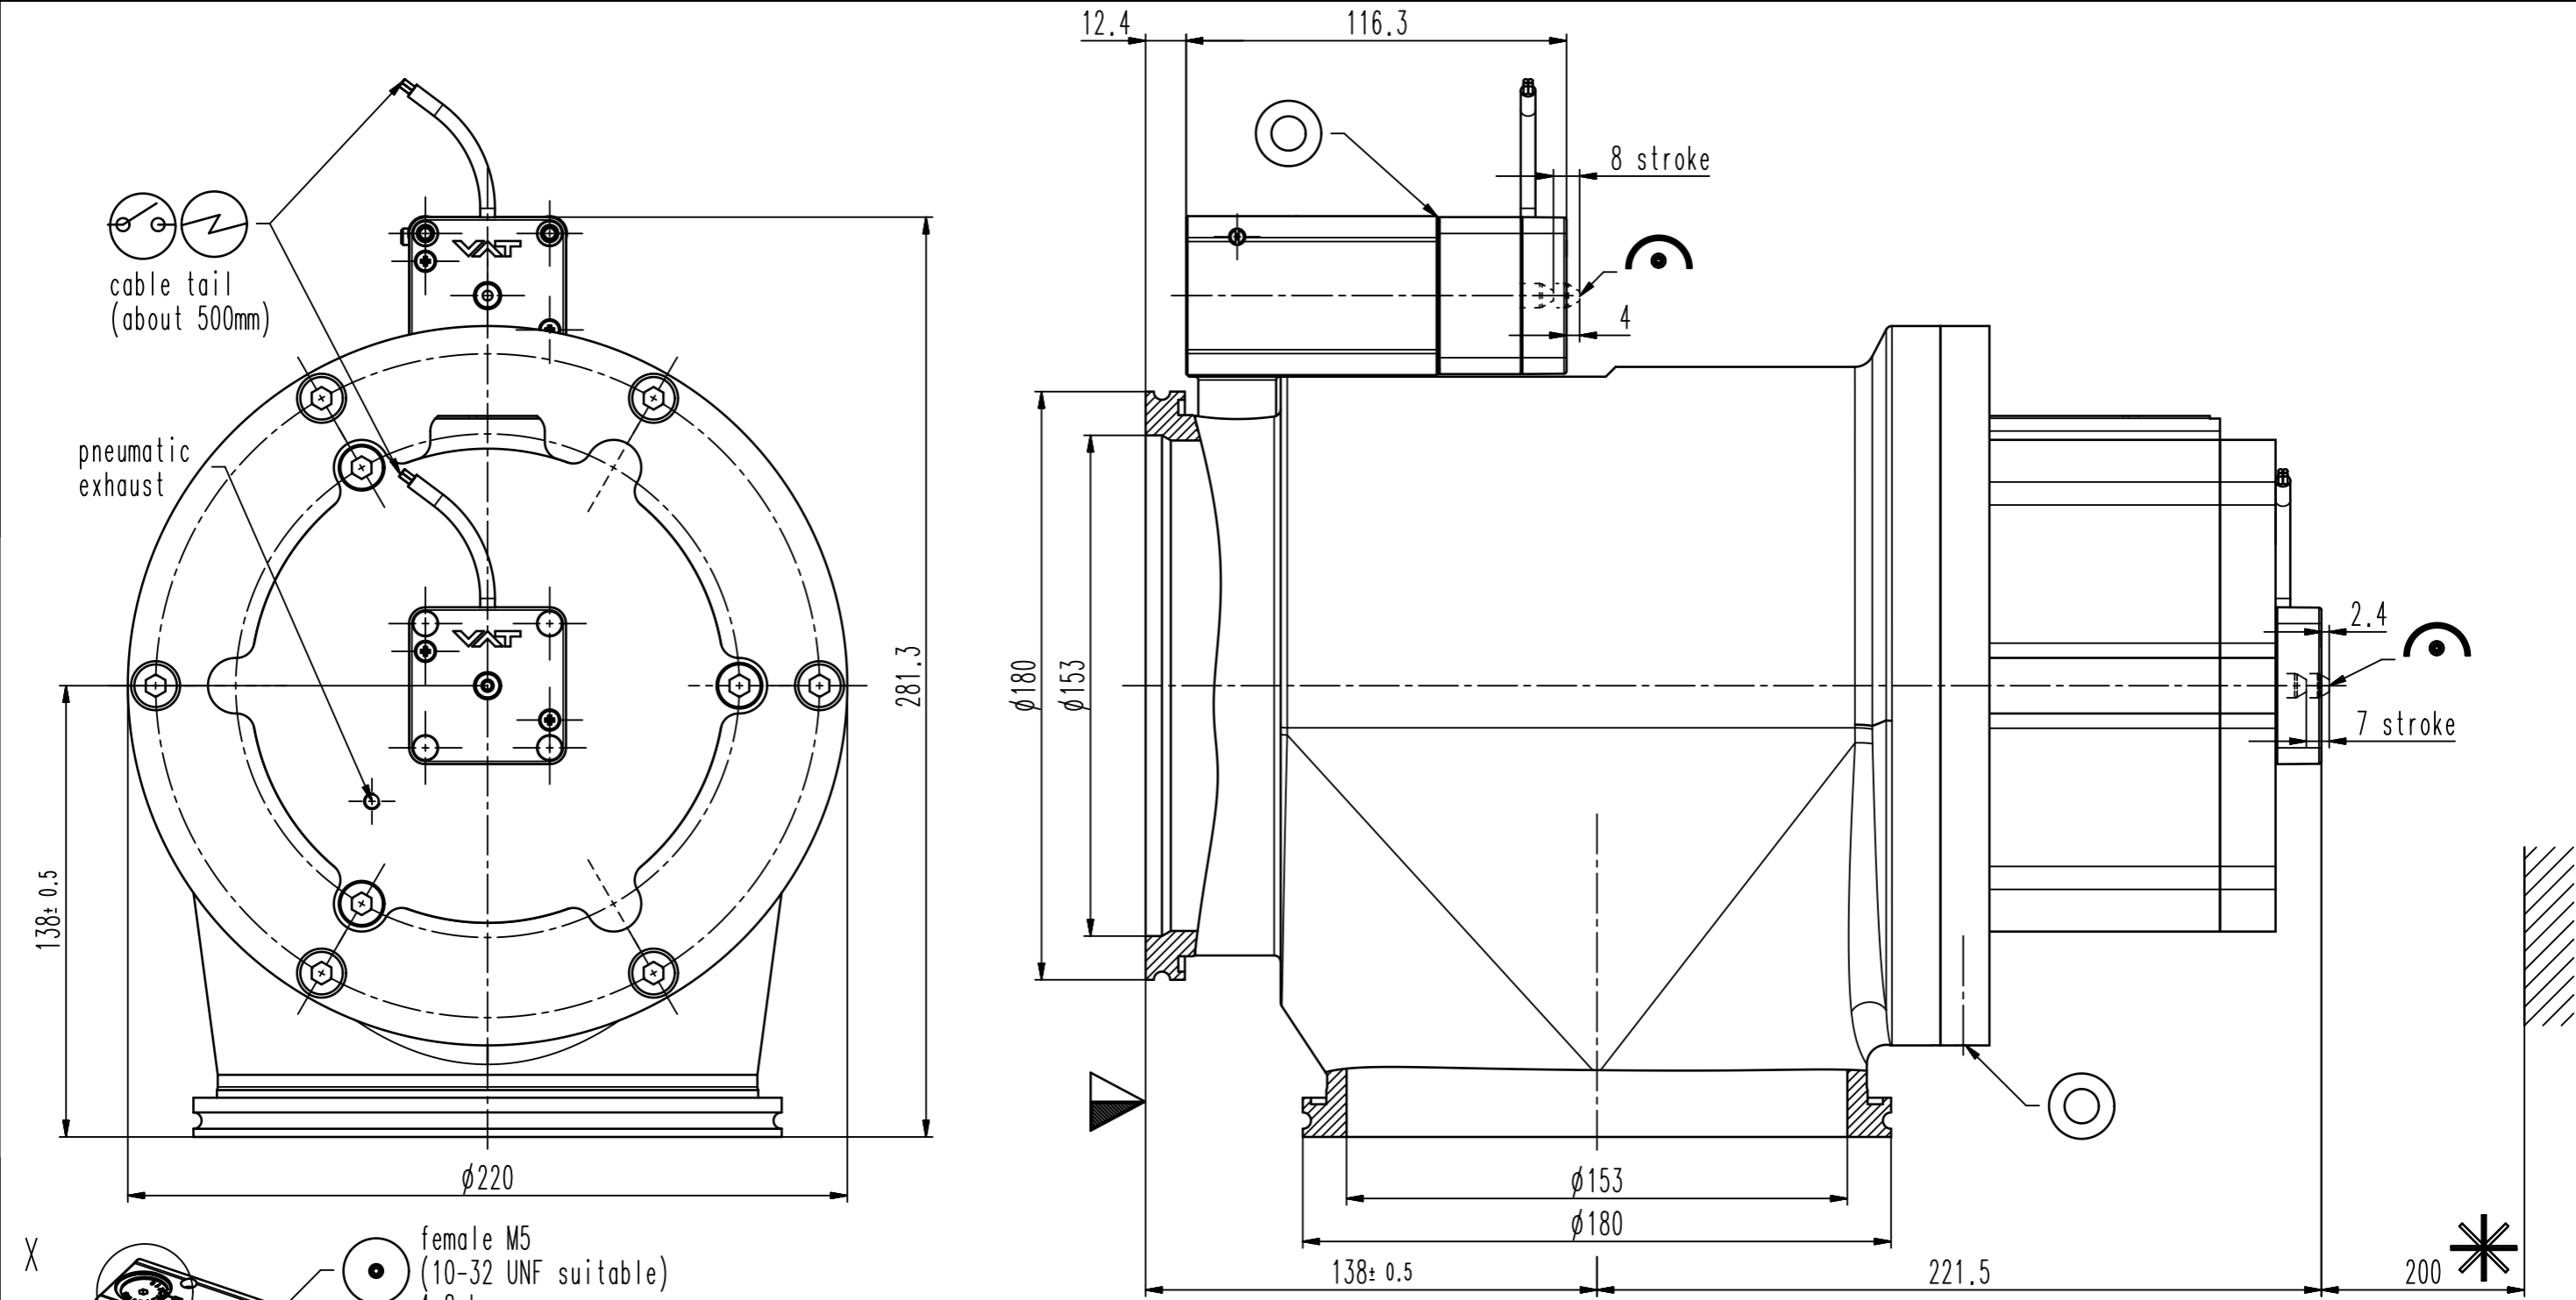

This drawing is the property of VAT.

Revision

Customer number

- ▼ Seat side
- Comp. air connection
- Electrical connection
- Leak detection port
- Mech. pos. indication
- Position indicator
- \* Required for dismantling
- Emergency actuation
- For attachment
- Bake-out area
- Differential pumping port

Angle valve with soft-pump function

VAT Vakuumentile AG  
 CH-9469 Haag, Switzerland  
 Tel ++41 81 7716161 Fax ++41 81 7714830

Rev.-Date: 02.02.15  
 Visa: SLU

Series	292	Ordering No.	29244-QA21-0001
Projection E	DN	Flange	ISO-K
	160		
Dimensional Drawing	590455	Rev.	A