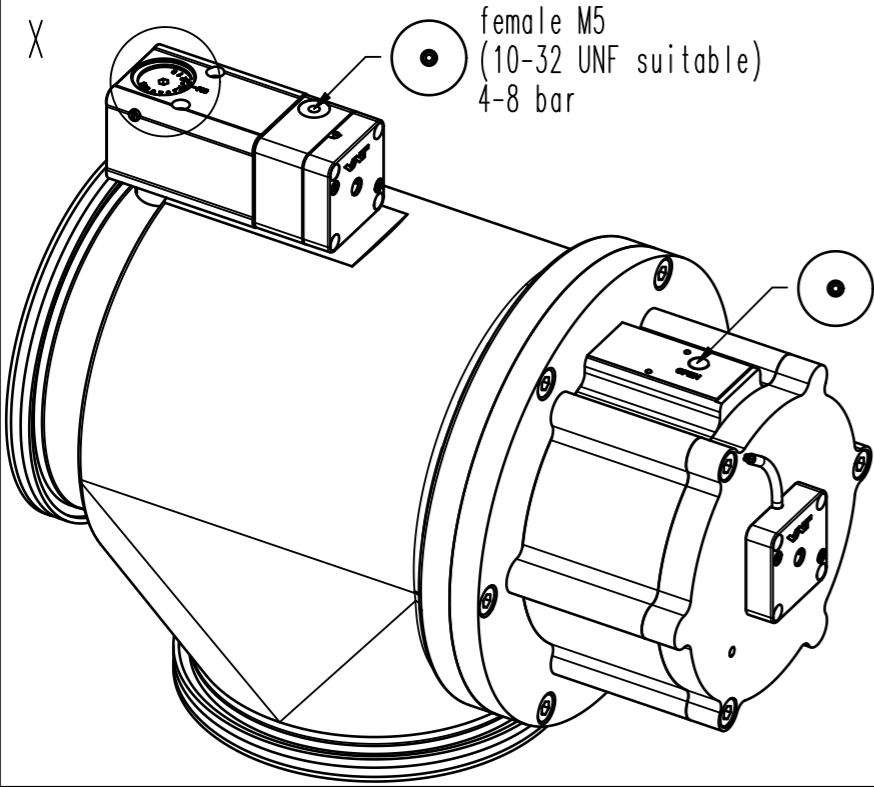

This drawing is the property of VAT.

Revision

Customer number

- ▼ Seat side
- Comp. air connection
- Electrical connection
- Leak detection port
- Mech. pos. indication
- Position indicator
- \* Required for dismantling
- Emergency actuation
- For attachment
- Bake-out area
- Differential pumping port

Angle valve with soft-pump function

VAT Vakuumentile AG  
 CH-9469 Haag, Switzerland  
 Tel ++41 81 7716161 Fax ++41 81 7714830

Rev.-Date: 02.02.15  
 Visa: SLU

Series	292	Ordering No.	29244-QA21-0001
Projection E	DN	Flange	ISO-K
	160		
Dimensional Drawing	590455	Rev.	A