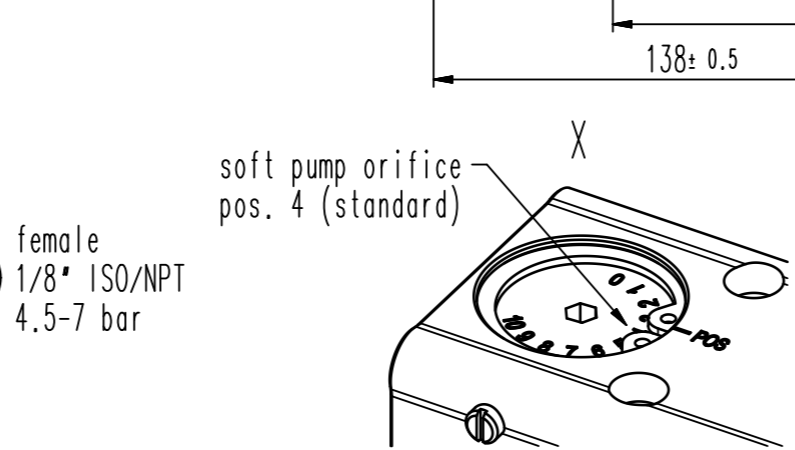

This drawing is the property of VAT.

Revision

Customer number

- ▼ Seat side
- ⊙ Comp. air connection
- ⊙ Electrical connection
- ⊙ Leak detection port
- ⊙ Mech. pos. indication
- ⊙ Position indicator
- ⊙ Required for dismantling
- ⊙ Emergency actuation
- ⊙ For attachment
- ⊙ Bake-out area
- ⊙ Differential pumping port

Angle valve with soft-pump function

VAT Vakuumentile AG
 CH-9469 Haag, Switzerland
 Tel ++41 81 7716161 Fax ++41 81 7714830

Rev.-Date: 26.07.13
 Visa: LIN

Series	292	Ordering No.	29244-QA24-0001
Projection E	DN	Flange	ISO-K
	160		
Dimensional Drawing	704268	Rev.	