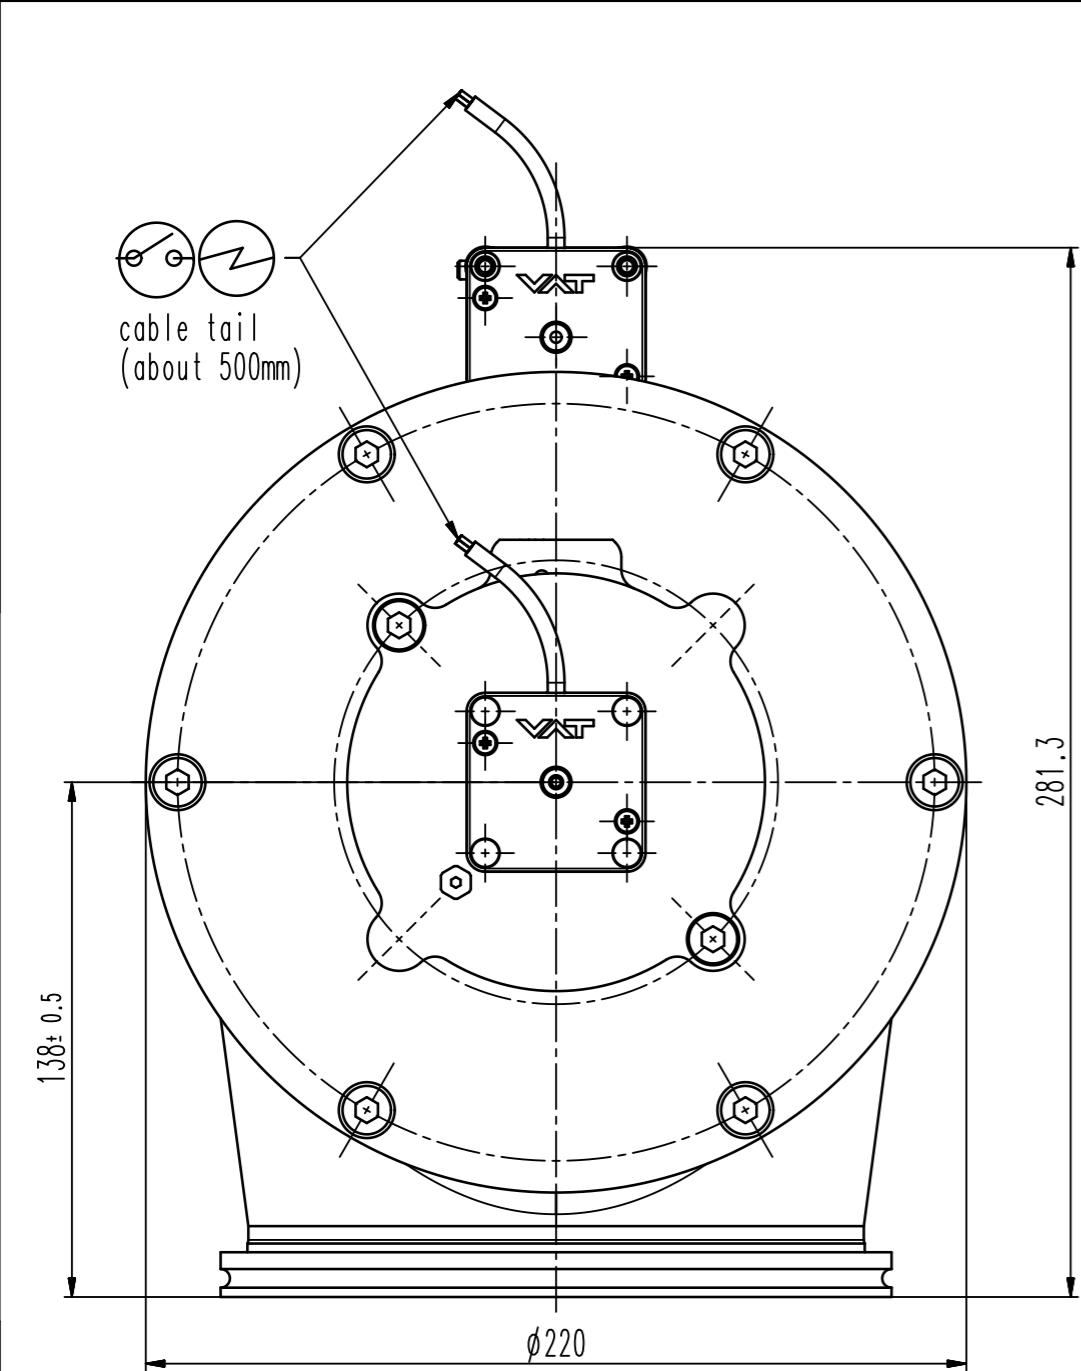

This drawing is the property of VAT.

Revision

Customer number

- ▼ Seat side
- ⊙ Comp. air connection
- ⊙ Electrical connection
- ⊙ Leak detection port
- ⊙ Mech. pos. indication
- ⊙ Position indicator
- ⊙ Required for dismantling
- ⊙ Emergency actuation
- ⊙ For attachment
- ⊙ Bake-out area
- ⊙ Differential pumping port

Angle valve with soft-pump function

VAT Vakuumentile AG
 CH-9469 Haag, Switzerland
 Tel ++41 81 7716161 Fax ++41 81 7714830

Rev.-Date: 26.07.13
 Visa: LIN

Series	292	Ordering No.	29244-QA24-0001
Projection E	DN	Flange	ISO-K
	160		
Dimensional Drawing	704268	Rev.	