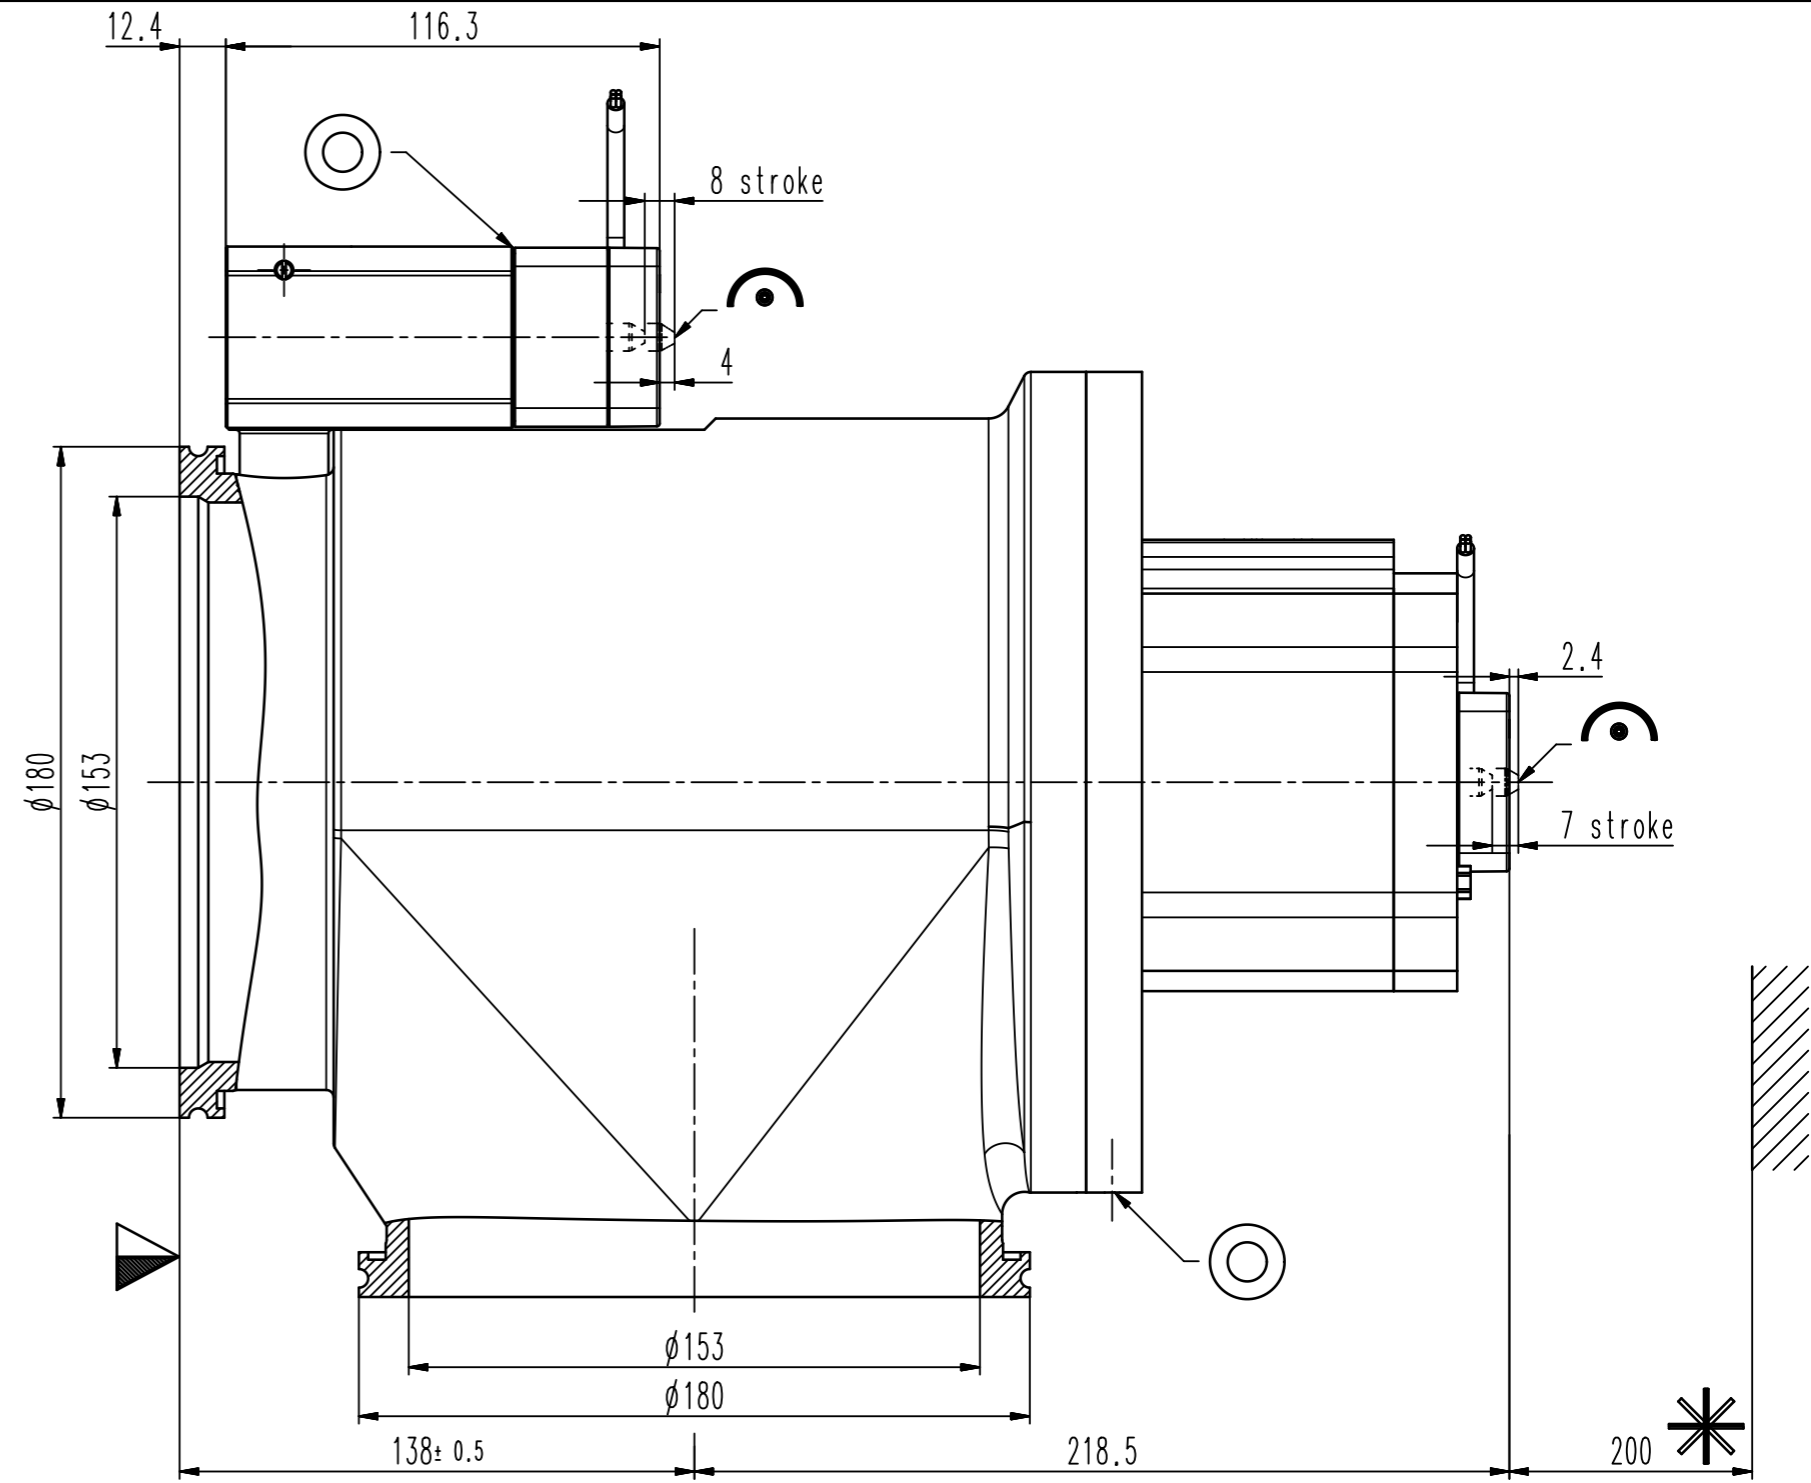

This drawing is the property of VAT.

Revision

Customer number

- ▼ Seat side
- ⊙ Comp. air connection
- ⊙ Electrical connection
- ⊙ Leak detection port
- ⊙ Mech. pos. indication
- ⊙ Position indicator
- ⊙ Required for dismantling
- ⊙ Emergency actuation
- ⊙ For attachment
- ⊙ Bake-out area
- ⊙ Differential pumping port

Angle valve with soft-pump function

VAT Vakuumentile AG
 CH-9469 Haag, Switzerland
 Tel ++41 81 7716161 Fax ++41 81 7714830

Rev.-Date: 26.07.13
 Visa: LIN

Series	292	Ordering No.	29244-QA24-0001
Projection E	DN	Flange	ISO-K
	160		
Dimensional Drawing	704268	Rev.	