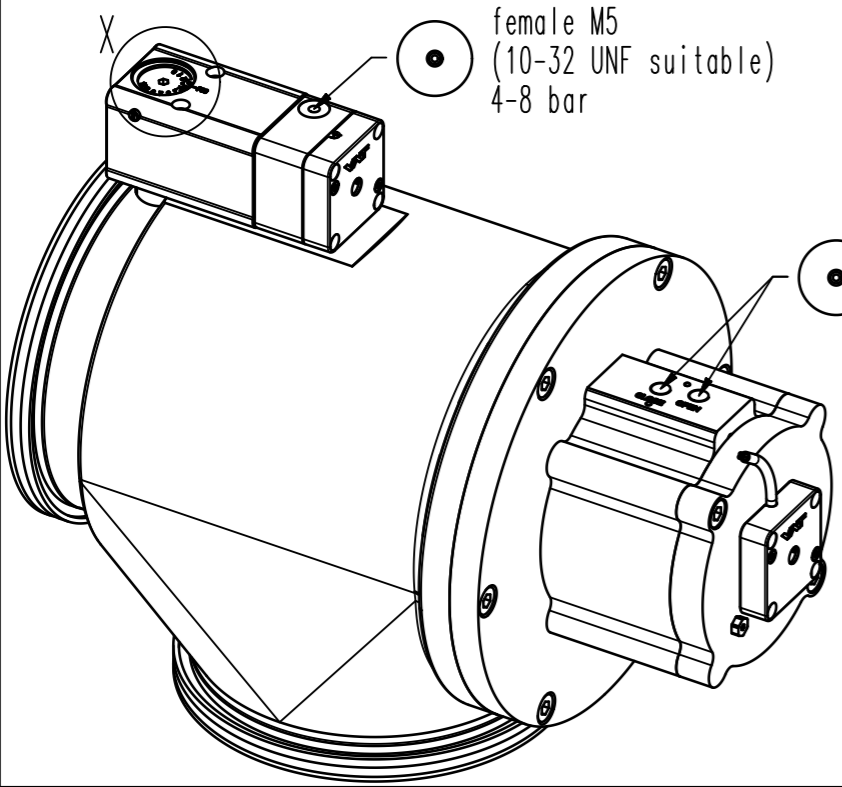

This drawing is the property of VAT.

Revision

Customer number

- ▼ Seat side
- ⊙ Comp. air connection
- ⊙ Electrical connection
- ⊙ Leak detection port
- ⊙ Mech. pos. indication
- ⊙ Position indicator
- ⊙ Required for dismantling
- ⊙ Emergency actuation
- ⊙ For attachment
- ⊙ Bake-out area
- ⊙ Differential pumping port

Angle valve with soft-pump function

VAT Vakuumentile AG
 CH-9469 Haag, Switzerland
 Tel ++41 81 7716161 Fax ++41 81 7714830

Rev.-Date: 26.07.13
 Visa: LIN

Series	292	Ordering No.	29244-QA24-0001
Projection E	DN	Flange	ISO-K
	160		
Dimensional Drawing	704268	Rev.	