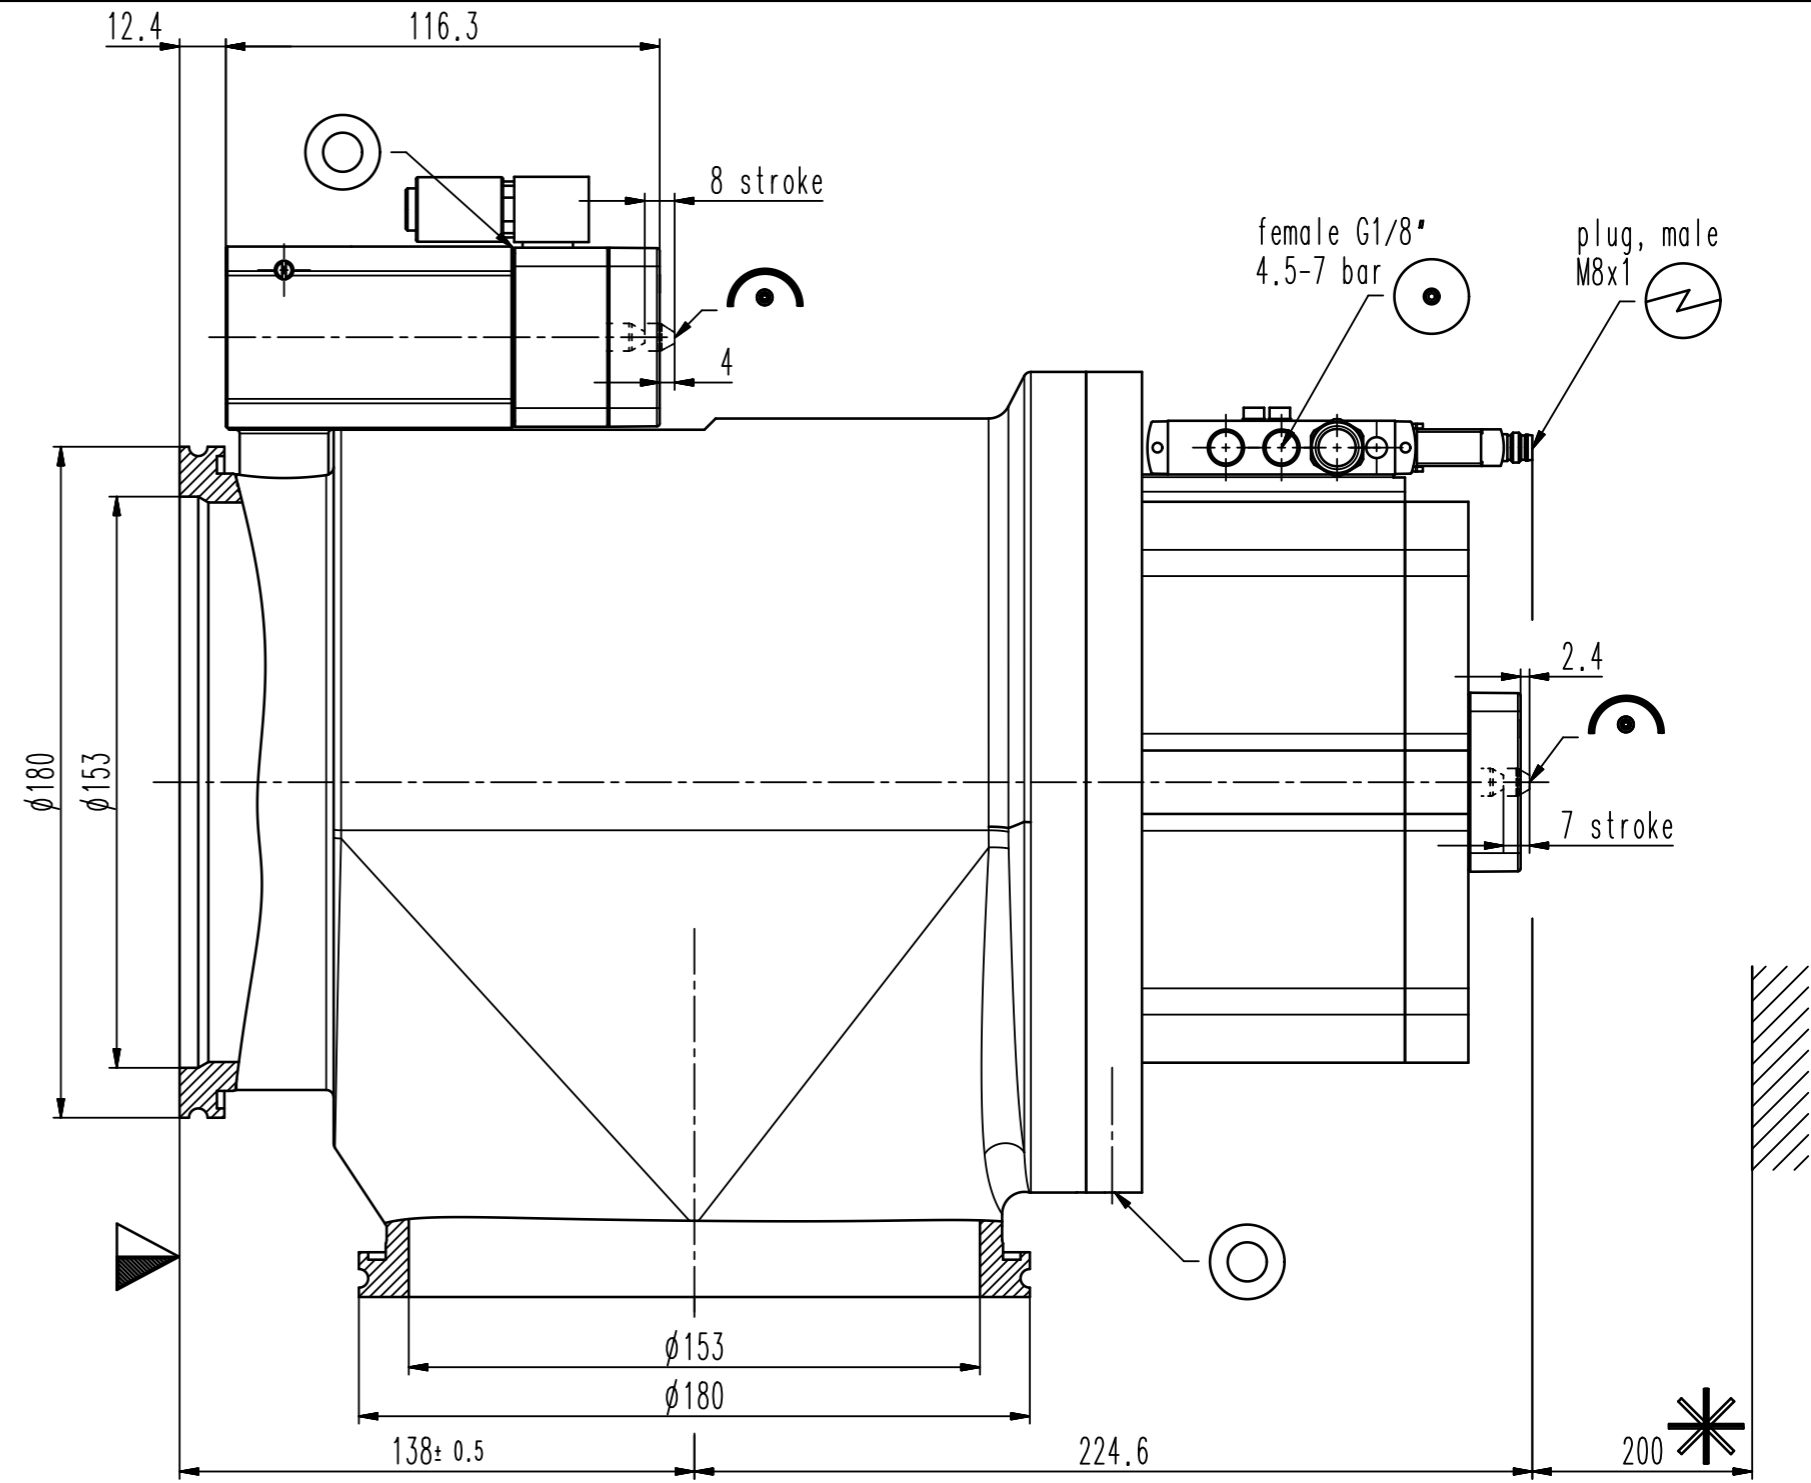

This drawing is the property of VAT.

Revision

Customer number

- ◀ Seat side
- ⊙ Comp. air connection
- ⊙ Electrical connection
- ⊙ Leak detection port
- ⊙ Mech. pos. indication
- ⊙ Position indicator
- ⊙ Required for dismantling
- ⊙ Emergency actuation
- ⊙ For attachment
- ⊙ Bake-out area
- ⊙ Differential pumping port

Angle valve with soft-pump function

VAT Vakuumentile AG
CH-9469 Haag, Switzerland
Tel ++41 81 7716161 Fax ++41 81 7714830

Rev.-Date: 02.02.15
Visa: SLU

Series	292	Ordering No.	29244-QA31-0001
Projection E	DN	Flange	ISO-K
	160		
Dimensional Drawing	704154	Rev.	A