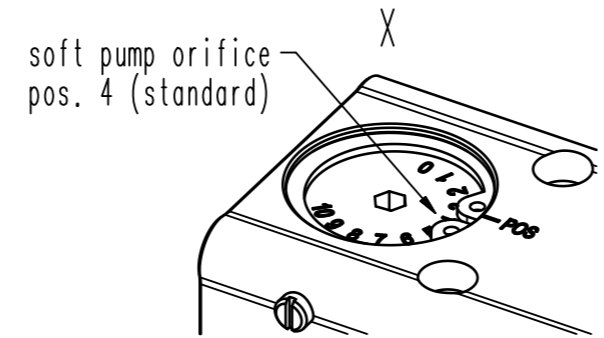

This drawing is the property of VAT.

Revision

Customer number

- ◀ Seat side
- ⊙ Comp. air connection
- ⊙ Electrical connection
- ⊙ Leak detection port
- ⊙ Mech. pos. indication
- ⊙ Position indicator
- ⊙ Required for dismantling
- ⊙ Emergency actuation
- ⊙ For attachment
- ⊙ Bake-out area
- ⊙ Differential pumping port

Angle valve with soft-pump function

VAT Vakuumentile AG
CH-9469 Haag, Switzerland
Tel ++41 81 7716161 Fax ++41 81 7714830

Rev.-Date: 02.02.15
Visa: SLU

Series	292	Ordering No.	29244-QA31-0001
Projection E	DN	Flange	ISO-K
	160		
Dimensional Drawing	704154	Rev.	A