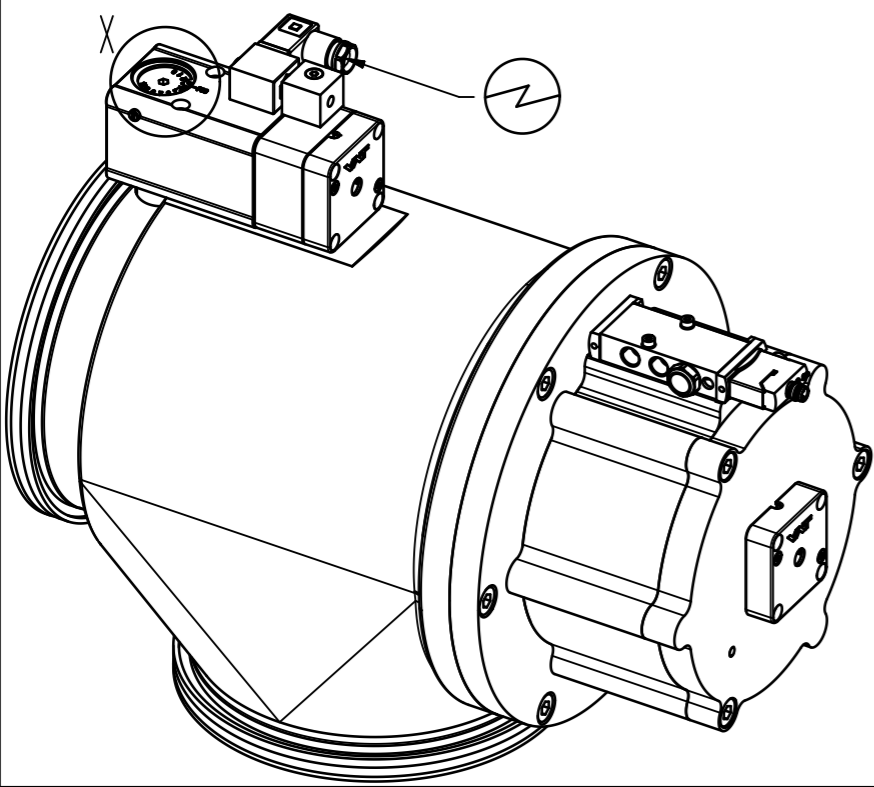

This drawing is the property of VAT.

Revision

Customer number

- ◀ Seat side
- ⊙ Comp. air connection
- ⊙ Electrical connection
- ⊙ Leak detection port
- ⊙ Mech. pos. indication
- ⊙ Position indicator
- ⊙ Required for dismantling
- ⊙ Emergency actuation
- ⊙ For attachment
- ⊙ Bake-out area
- ⊙ Differential pumping port

Angle valve with soft-pump function

VAT Vakuumentile AG
CH-9469 Haag, Switzerland
Tel ++41 81 7716161 Fax ++41 81 7714830

Rev.-Date: 02.02.15
Visa: SLU

Series	292	Ordering No.	29244-QA31-0001
Projection E	DN	Flange	ISO-K
	160		
Dimensional Drawing	704154	Rev.	A