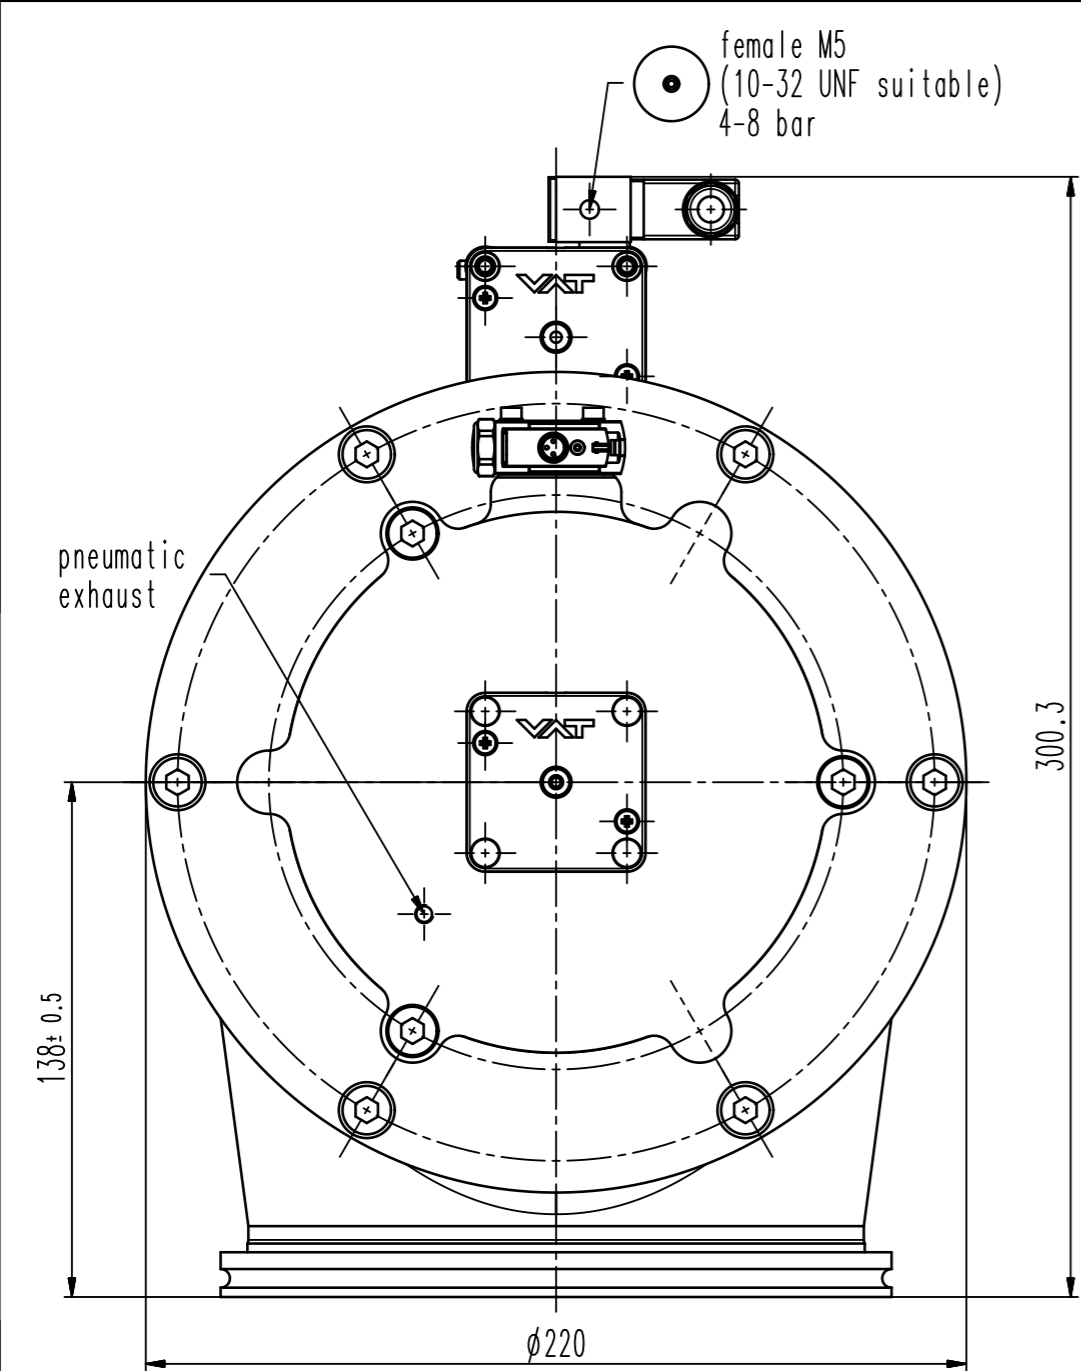

This drawing is the property of VAT.

Revision

Customer number

- ◀ Seat side
- ⊙ Comp. air connection
- ⊙ Electrical connection
- ⊙ Leak detection port
- ⊙ Mech. pos. indication
- ⊙ Position indicator
- ⊙ Required for dismantling
- ⊙ Emergency actuation
- ⊙ For attachment
- ⊙ Bake-out area
- ⊙ Differential pumping port

Angle valve with soft-pump function

VAT Vakuumentile AG
CH-9469 Haag, Switzerland
Tel ++41 81 7716161 Fax ++41 81 7714830

Rev.-Date: 02.02.15
Visa: SLU

Series	292	Ordering No.	29244-QA31-0001
Projection E	DN	Flange	ISO-K
	160		
Dimensional Drawing	704154	Rev.	A