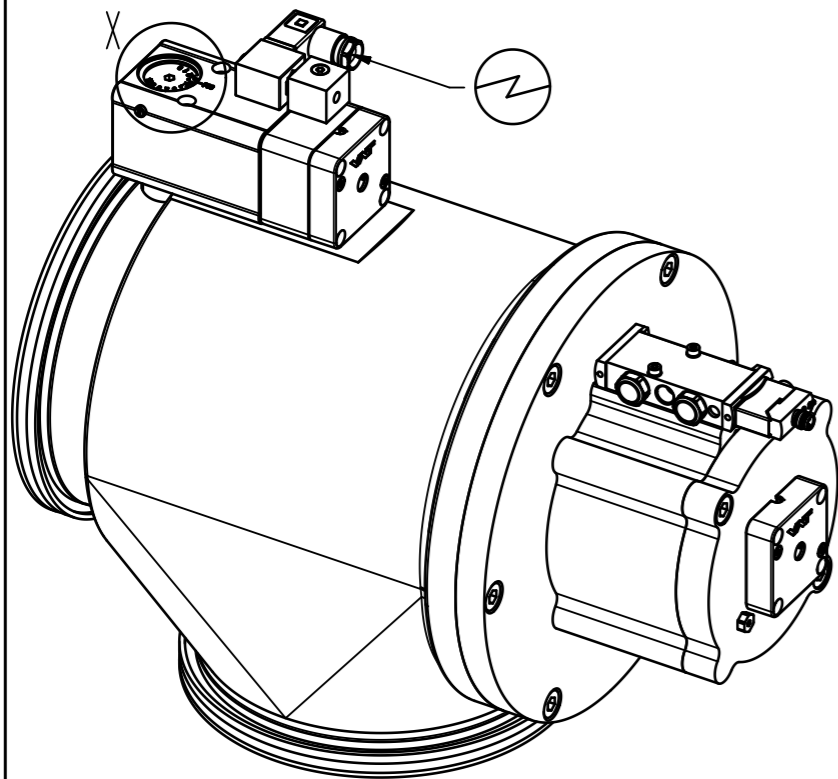

This drawing is the property of VAT.

Revision

Customer number

- ▼ Seat side
- ⊙ Comp. air connection
- ⊙ Electrical connection
- ⊙ Leak detection port
- ⊙ Mech. pos. indication
- ⊙ Position indicator
- ⊙ Required for dismantling
- ⊙ Emergency actuation
- ⊙ For attachment
- ⊙ Bake-out area
- ⊙ Differential pumping port

Angle valve with soft-pump function

VAT Vakuumentile AG  
CH-9469 Haag, Switzerland  
Tel ++41 81 7716161 Fax ++41 81 7714830

Rev.-Date: 25.07.13  
Visa: LIN

Series	292	Ordering No.	29244-QA34-0001
Projection E	DN	Flange	ISO-K
	160		
Dimensional Drawing	704203	Rev.	