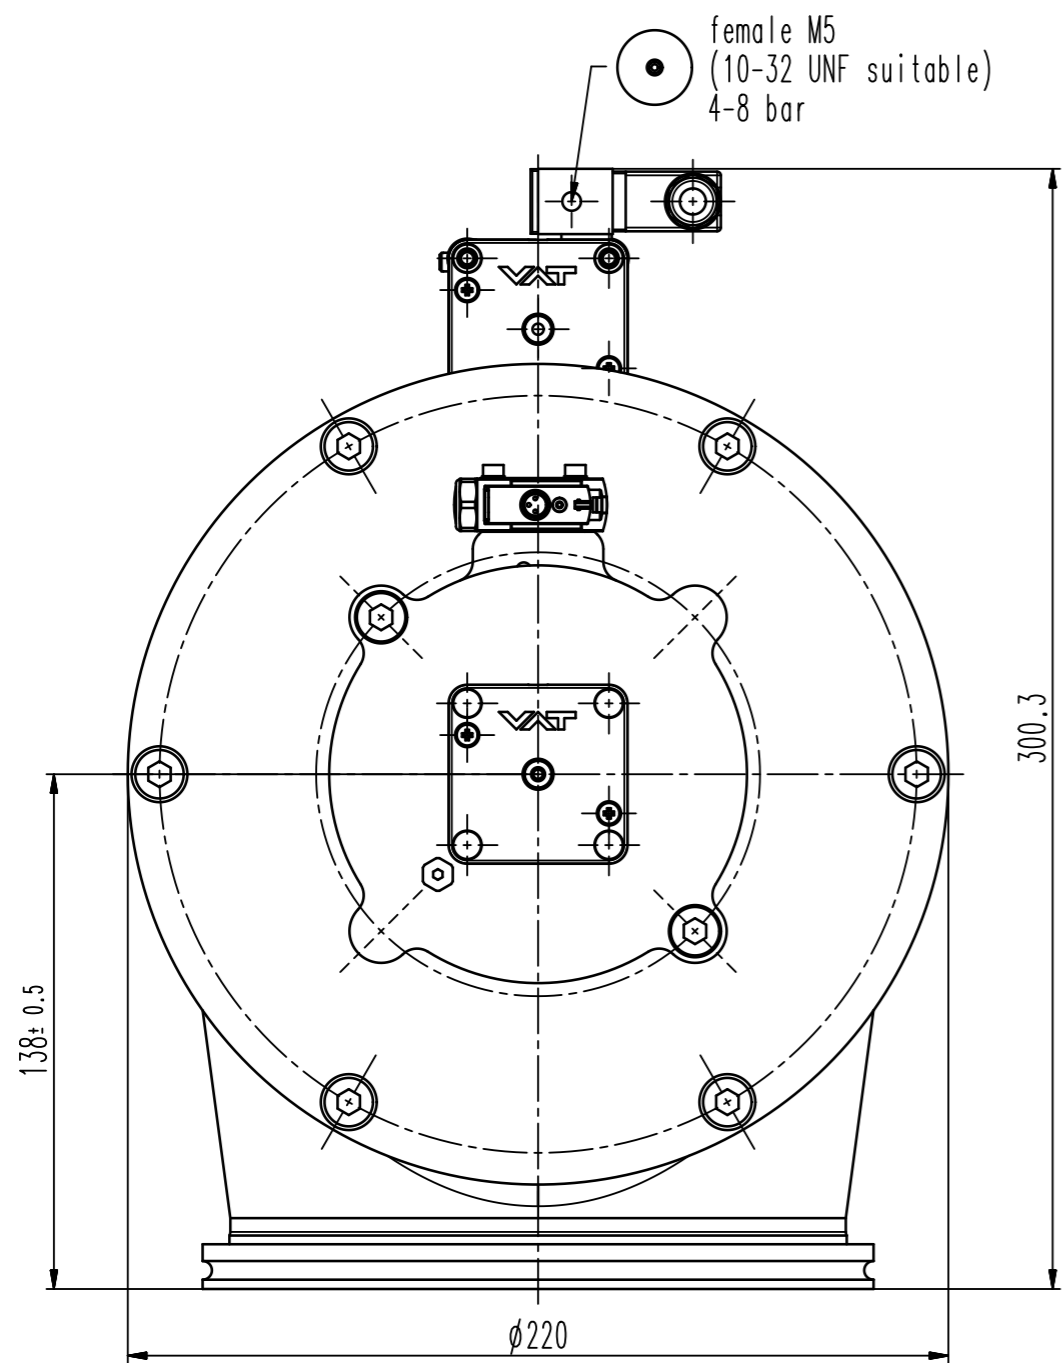

This drawing is the property of VAT.

Revision

Customer number

- ▼ Seat side
- ⊙ Comp. air connection
- ⊙ Electrical connection
- ⊙ Leak detection port
- ⊙ Mech. pos. indication
- ⊙ Position indicator
- ⊙ Required for dismantling
- ⊙ Emergency actuation
- ⊙ For attachment
- ⊙ Bake-out area
- ⊙ Differential pumping port

Angle valve with soft-pump function

VAT Vakuumentile AG  
CH-9469 Haag, Switzerland  
Tel ++41 81 7716161 Fax ++41 81 7714830

Rev.-Date: 25.07.13  
Visa: LIN

Series	292	Ordering No.	29244-QA34-0001
Projection E	DN	Flange	ISO-K
	160		
Dimensional Drawing	704203	Rev.	