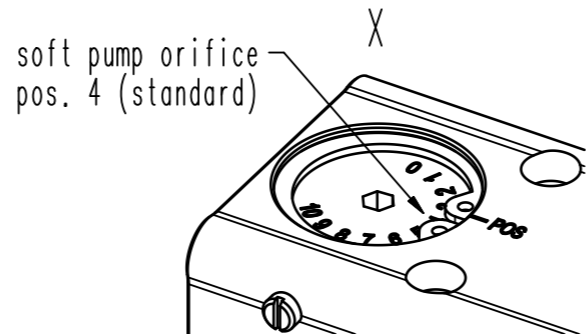

This drawing is the property of VAT.

Revision

Customer number

- ▼ Seat side
- ⊙ Comp. air connection
- ⊙ Electrical connection
- ⊙ Leak detection port
- ⊙ Mech. pos. indication
- ⊙ Position indicator
- ⊙ Required for dismantling
- ⊙ Emergency actuation
- ⊙ For attachment
- ⊙ Bake-out area
- ⊙ Differential pumping port

Angle valve with soft-pump function

VAT Vakuumentile AG  
CH-9469 Haag, Switzerland  
Tel ++41 81 7716161 Fax ++41 81 7714830

Rev.-Date: 25.07.13  
Visa: LIN

Series	292	Ordering No.	29244-QA34-0001
Projection E	DN	Flange	ISO-K
	160		
Dimensional Drawing	704203	Rev.	