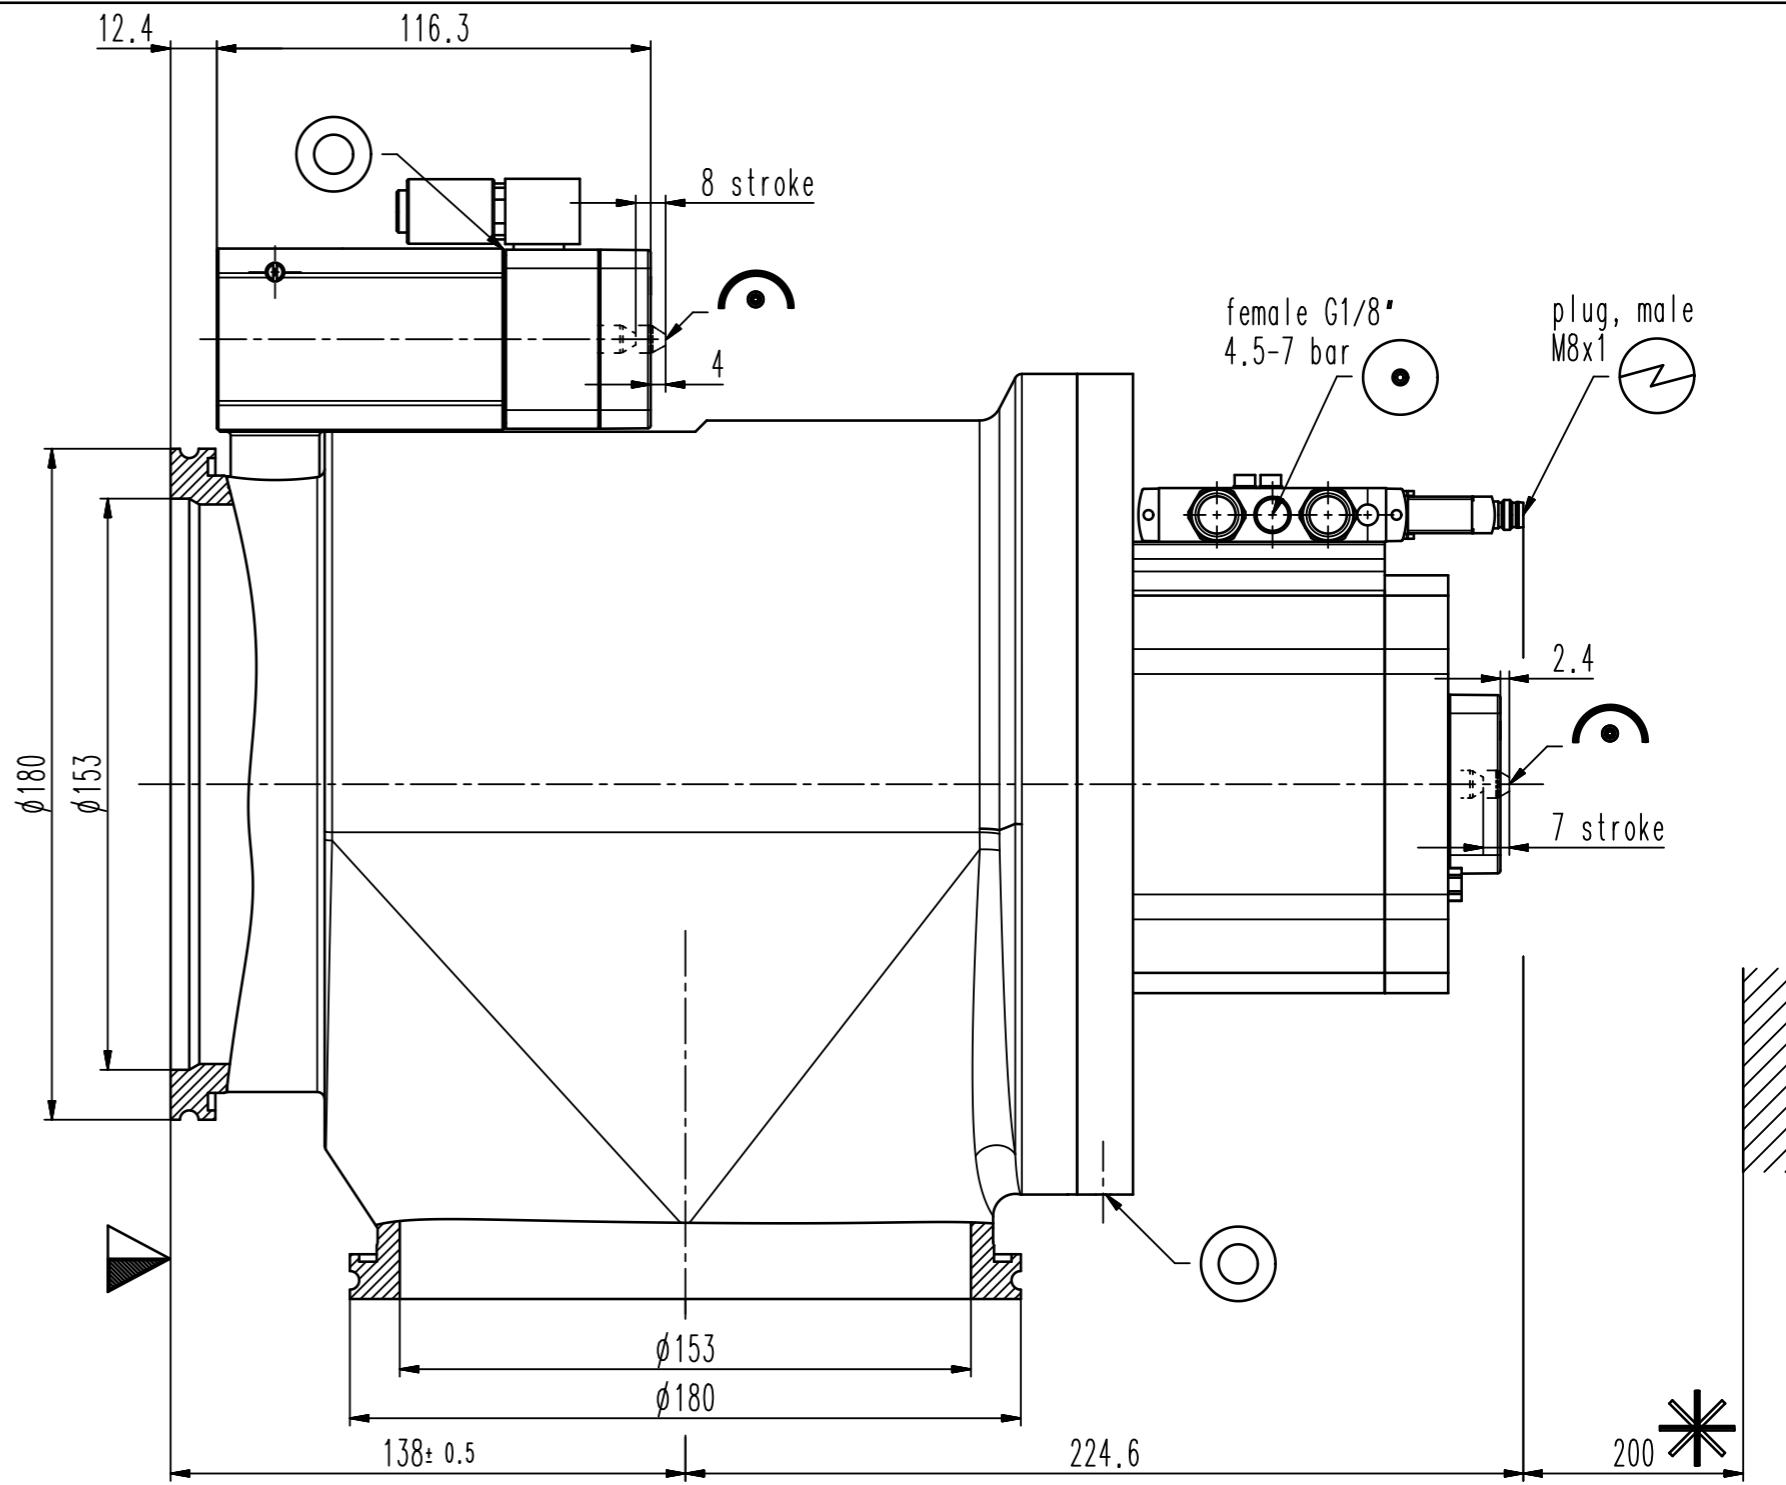

This drawing is the property of VAT.

Revision

Customer number

- ▼ Seat side
- ⊙ Comp. air connection
- ⊙ Electrical connection
- ⊙ Leak detection port
- ⊙ Mech. pos. indication
- ⊙ Position indicator
- ⊙ Required for dismantling
- ⊙ Emergency actuation
- ⊙ For attachment
- ⊙ Bake-out area
- ⊙ Differential pumping port

Angle valve with soft-pump function

VAT Vakuumentile AG  
CH-9469 Haag, Switzerland  
Tel ++41 81 7716161 Fax ++41 81 7714830

Rev.-Date: 25.07.13  
Visa: LIN

Series	292	Ordering No.	29244-QA34-0001
Projection E	DN	Flange	ISO-K
	160		
Dimensional Drawing	704203	Rev.	