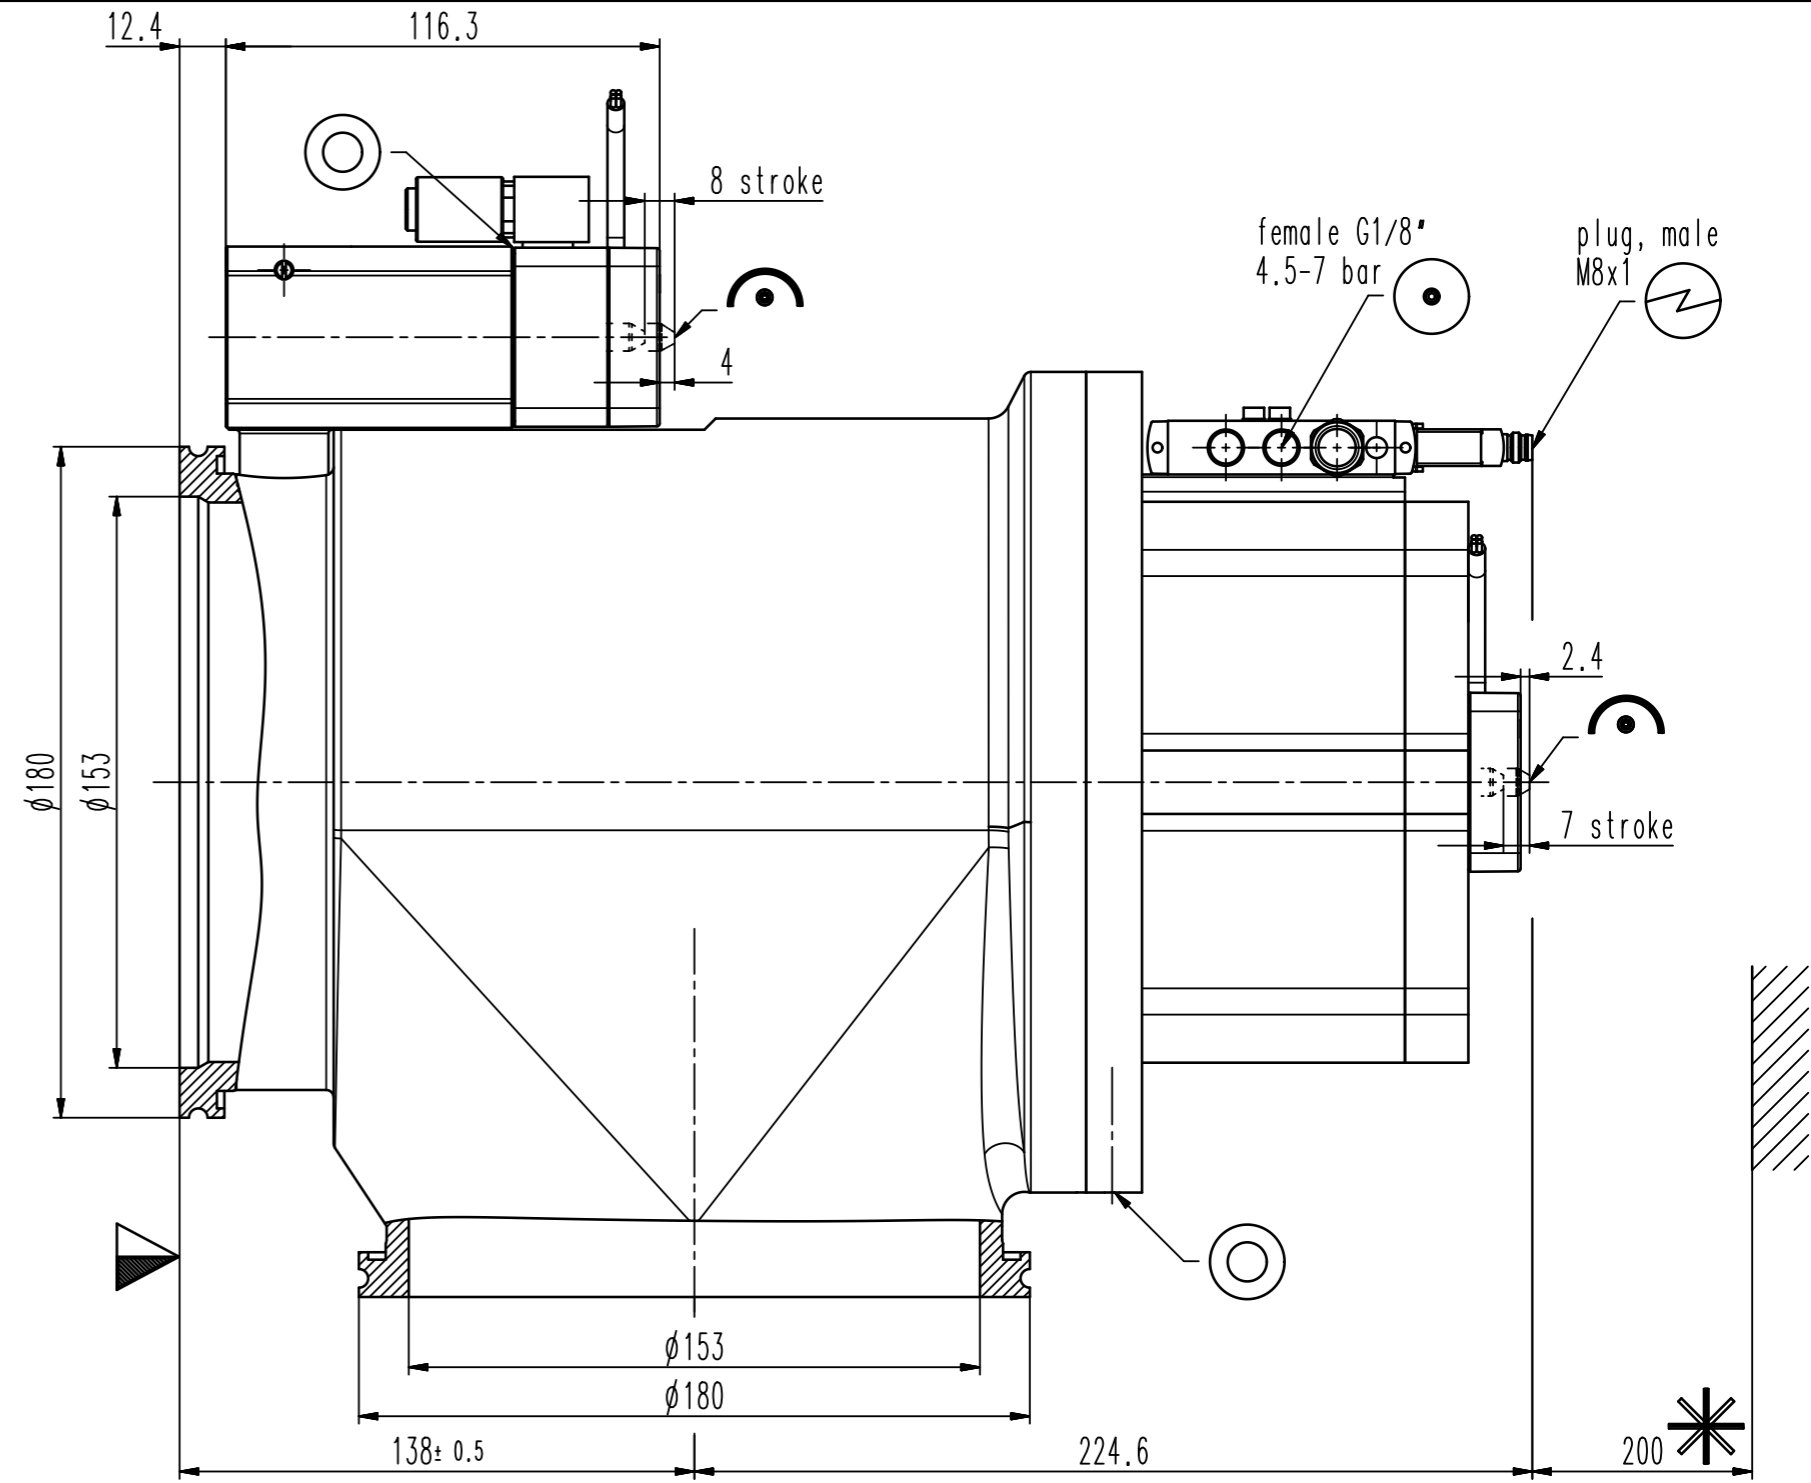

This drawing is the property of VAT.

Revision

Customer number

- ▼ Seat side
- ⊙ Comp. air connection
- ⊙ Electrical connection
- ⊙ Leak detection port
- ⊙ Mech. pos. indication
- ⊙ Position indicator
- ⊙ Required for dismantling
- ⊙ Emergency actuation
- ⊙ For attachment
- ⊙ Bake-out area
- ⊙ Differential pumping port

Angle valve with soft-pump function

VAT Vakuumentile AG
CH-9469 Haag, Switzerland
Tel ++41 81 7716161 Fax ++41 81 7714830

Rev.-Date: 02.02.15
Visa: SLU

Series	292	Ordering No.	29244-QA41-0001
Projection E	DN	Flange	ISO-K
	160		
Dimensional Drawing	591570	Rev.	A