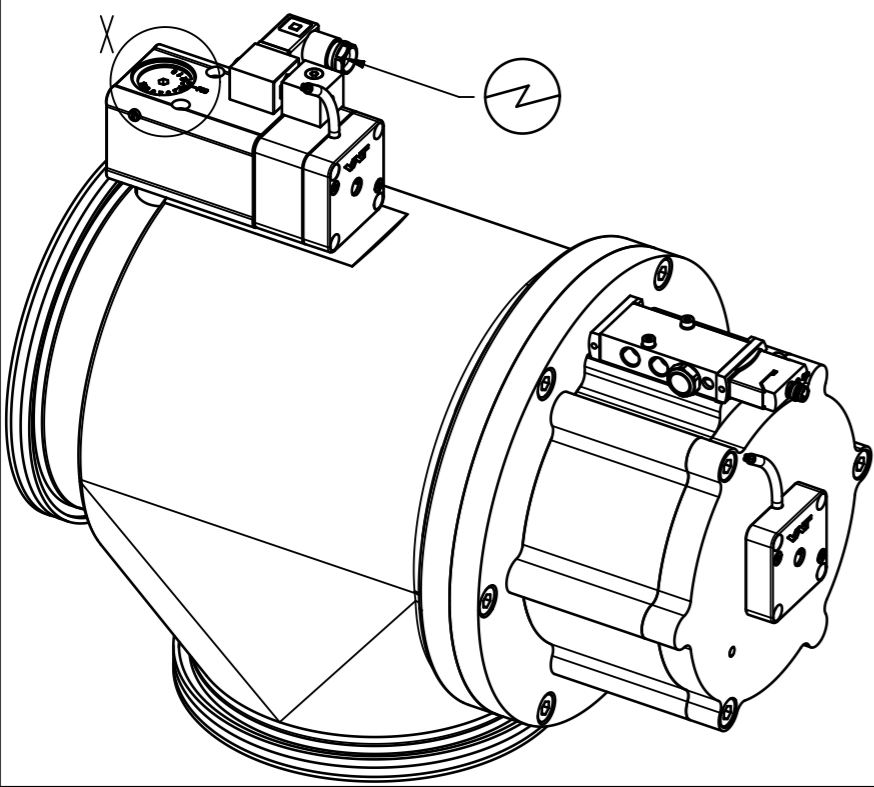

This drawing is the property of VAT.

Revision

Customer number

- ▼ Seat side
- ⊙ Comp. air connection
- ⊙ Electrical connection
- ⊙ Leak detection port
- ⊙ Mech. pos. indication
- ⊙ Position indicator
- ⊙ Required for dismantling
- ⊙ Emergency actuation
- ⊙ For attachment
- ⊙ Bake-out area
- ⊙ Differential pumping port

Angle valve with soft-pump function

VAT Vakuumentile AG
CH-9469 Haag, Switzerland
Tel ++41 81 7716161 Fax ++41 81 7714830

Rev.-Date: 02.02.15
Visa: SLU

Series	292	Ordering No.	29244-QA41-0001
Projection E	DN	Flange	ISO-K
	160		
Dimensional Drawing	591570	Rev.	A