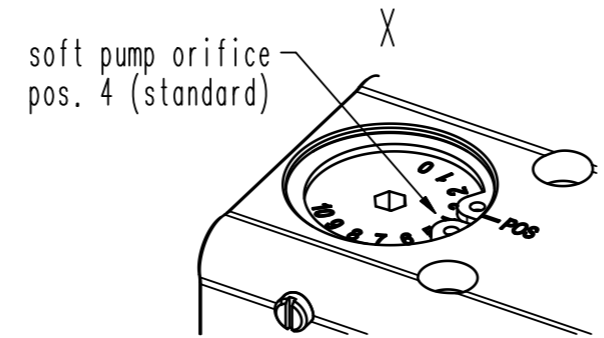

This drawing is the property of VAT.

Revision

Customer number

- ▼ Seat side
- ⊙ Comp. air connection
- ⊙ Electrical connection
- ⊙ Leak detection port
- ⊙ Mech. pos. indication
- ⊙ Position indicator
- ⊙ Required for dismantling
- ⊙ Emergency actuation
- ⊙ For attachment
- ⊙ Bake-out area
- ⊙ Differential pumping port

Angle valve with soft-pump function

VAT Vakuumentile AG
CH-9469 Haag, Switzerland
Tel ++41 81 7716161 Fax ++41 81 7714830

Rev.-Date: 02.02.15
Visa: SLU

Series	292	Ordering No.	29244-QA41-0001
Projection E	DN	Flange	ISO-K
	160		
Dimensional Drawing	591570	Rev.	A