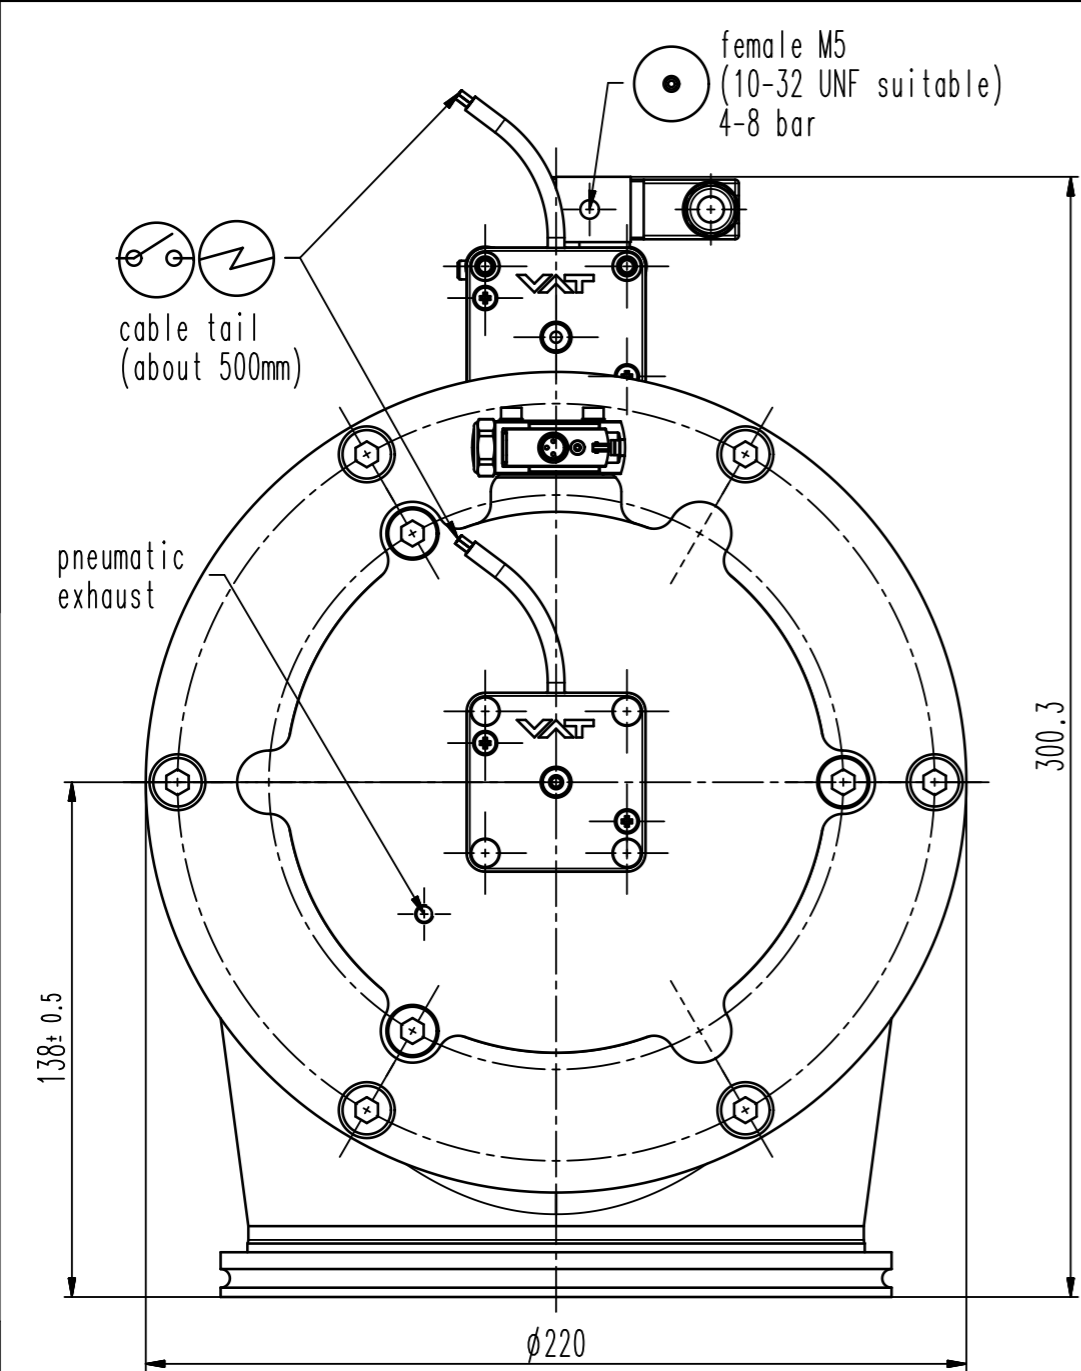

This drawing is the property of VAT.

Revision

Customer number

- ▼ Seat side
- ⊙ Comp. air connection
- ⊙ Electrical connection
- ⊙ Leak detection port
- ⊙ Mech. pos. indication
- ⊙ Position indicator
- ⊙ Required for dismantling
- ⊙ Emergency actuation
- ⊙ For attachment
- ⊙ Bake-out area
- ⊙ Differential pumping port

Angle valve with soft-pump function

VAT Vakuumentile AG
CH-9469 Haag, Switzerland
Tel ++41 81 7716161 Fax ++41 81 7714830

Rev.-Date: 02.02.15
Visa: SLU

Series	292	Ordering No.	29244-QA41-0001
Projection E	DN	Flange	ISO-K
	160		
Dimensional Drawing	591570	Rev.	A