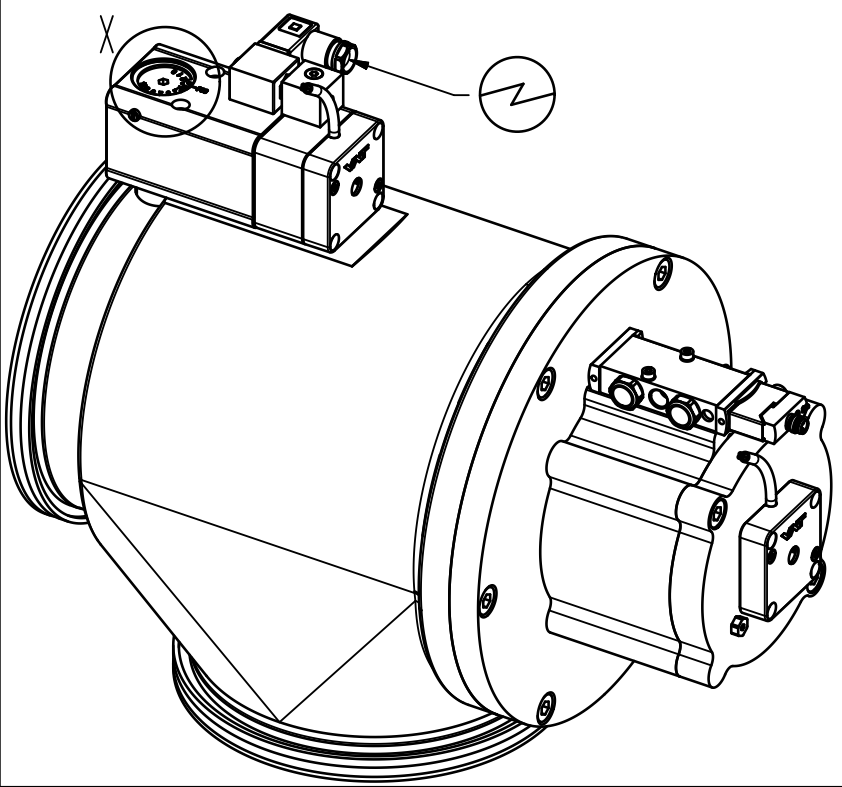

This drawing is the property of VAT.

Revision

Customer number

- ▼ Seat side
- ⊙ Comp. air connection
- ⊙ Electrical connection
- ⊙ Leak detection port
- ⊙ Mech. pos. indication
- ⊙ Position indicator
- ⊙ Required for dismantling
- ⊙ Emergency actuation
- ⊙ For attachment
- ⊙ Bake-out area
- ⊙ Differential pumping port

Angle valve with soft-pump function

VAT Vakuumventile AG  
CH-9469 Haag, Switzerland  
Tel ++41 81 7716161 Fax ++41 81 7714830

Rev.-Date: 26.04.13  
Visa: LIN

Series	292	Ordering No.	29244-QA44-0001
Projection E	DN	Flange	ISO-K
	160		
Dimensional Drawing	591598	Rev.	