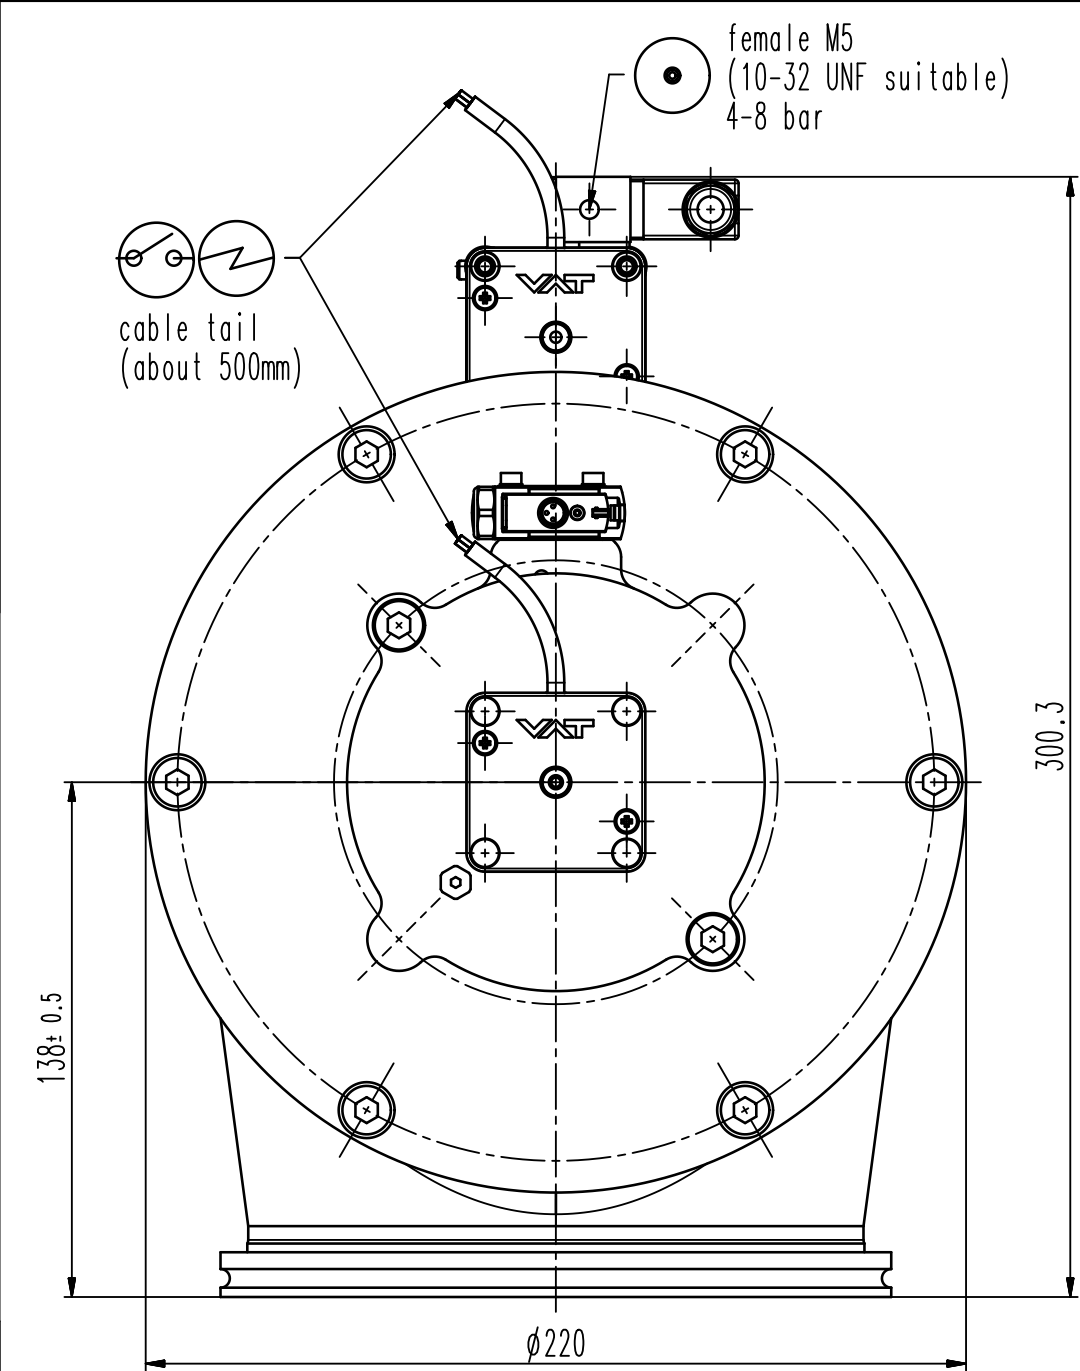

This drawing is the property of VAT.

Revision

Customer number

- ▼ Seat side
- ⊙ Comp. air connection
- ⊙ Electrical connection
- ⊙ Leak detection port
- ⊙ Mech. pos. indication
- ⊙ Position indicator
- ⊙ Required for dismantling
- ⊙ Emergency actuation
- ⊙ For attachment
- ⊙ Bake-out area
- ⊙ Differential pumping port

Angle valve with soft-pump function

VAT Vakuumventile AG  
CH-9469 Haag, Switzerland  
Tel ++41 81 7716161 Fax ++41 81 7714830

Rev.-Date: 26.04.13  
Visa: LIN

Series	292	Ordering No.	29244-QA44-0001
Projection E	DN	Flange	ISO-K
	160		
Dimensional Drawing	591598	Rev.	