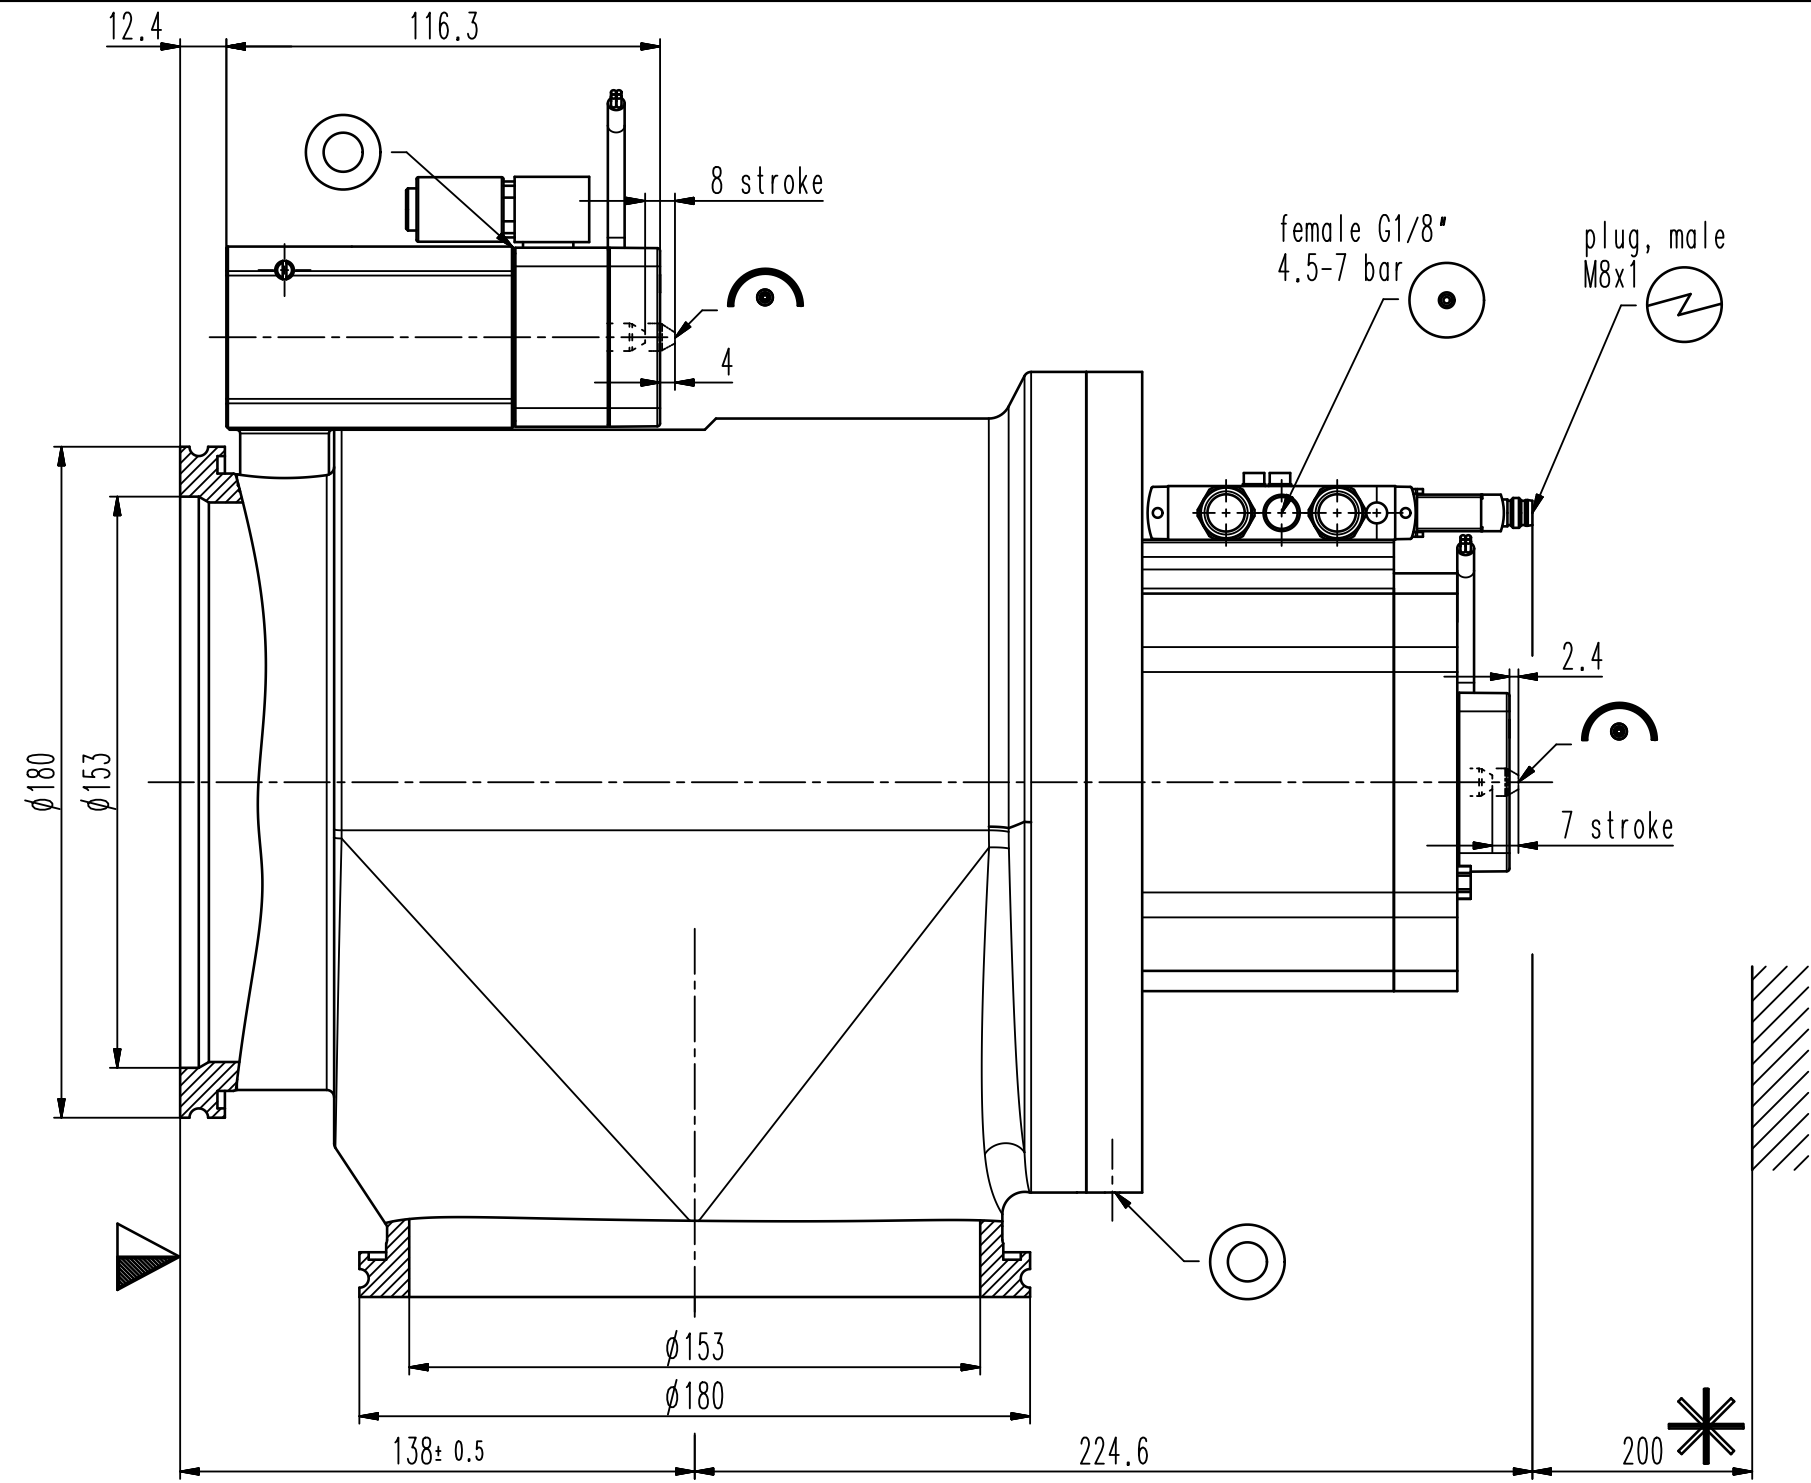

This drawing is the property of VAT.

Revision

Customer number

- ▼ Seat side
- ⊙ Comp. air connection
- ⊙ Electrical connection
- ⊙ Leak detection port
- ⊙ Mech. pos. indication
- ⊙ Position indicator
- ⊙ Required for dismantling
- ⊙ Emergency actuation
- ⊙ For attachment
- ⊙ Bake-out area
- ⊙ Differential pumping port

Angle valve with soft-pump function

VAT Vakuumventile AG  
CH-9469 Haag, Switzerland  
Tel ++41 81 7716161 Fax ++41 81 7714830

Rev.-Date: 26.04.13  
Visa: LIN

Series	292	Ordering No.	29244-QA44-0001
Projection E	DN	Flange	ISO-K
	160		
Dimensional Drawing	591598	Rev.	