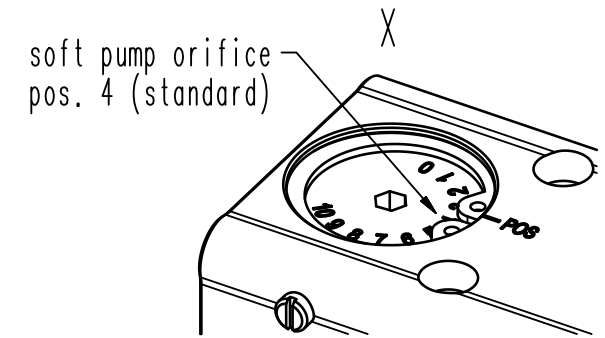

This drawing is the property of VAT.

Revision

Customer number

- ▼ Seat side
- ⊙ Comp. air connection
- ⊙ Electrical connection
- ⊙ Leak detection port
- ⊙ Mech. pos. indication
- ⊙ Position indicator
- ⊙ Required for dismantling
- ⊙ Emergency actuation
- ⊙ For attachment
- ⊙ Bake-out area
- ⊙ Differential pumping port

Angle valve with soft-pump function

VAT Vakuumventile AG  
CH-9469 Haag, Switzerland  
Tel ++41 81 7716161 Fax ++41 81 7714830

Rev.-Date: 26.04.13  
Visa: LIN

Series	292	Ordering No.	29244-QA44-0001
Projection E	DN	Flange	ISO-K
	160		
Dimensional Drawing	591598	Rev.	