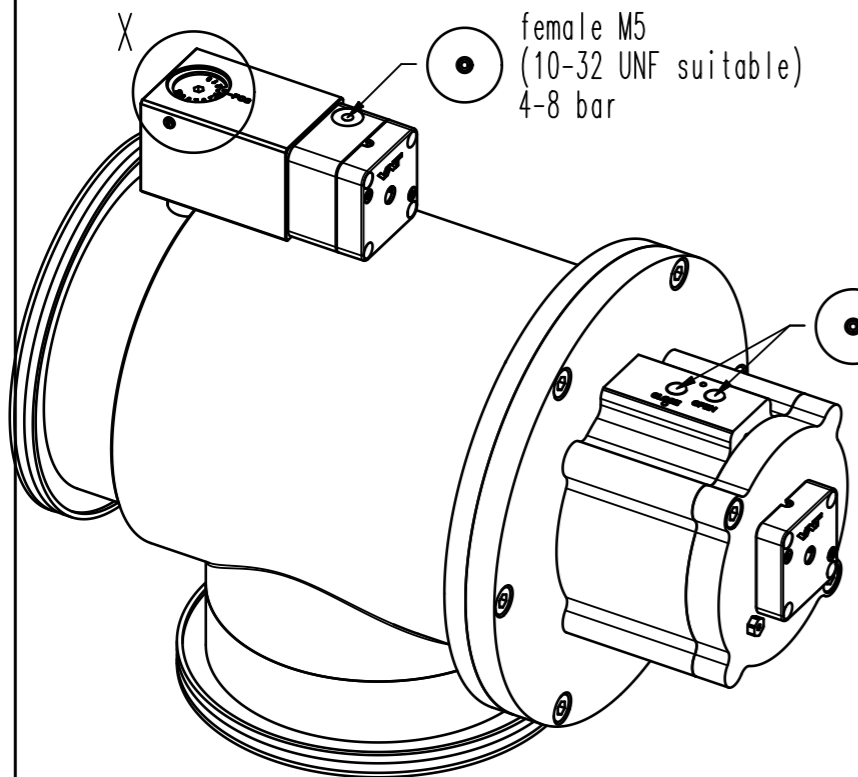

This drawing is the property of VAT.

Revision

Customer number

female M5
(10-32 UNF suitable)
4-8 bar

soft pump orifice
pos. 4 (standard)

female
1/8" ISO/NPT
4.5-7 bar

- ▼ Seat side
- ⊙ Comp. air connection
- ⊙ Electrical connection
- ⊙ Leak detection port
- ⊙ Mech. pos. indication
- ⊙ Position indicator
- ⊙ Required for dismantling
- ⊙ Emergency actuation
- ⊙ For attachment
- ⊙ Bake-out area
- ⊙ Differential pumping port

Angle valve with soft-pump function

VAT Vakuumentile AG
CH-9469 Haag, Switzerland
Tel ++41 81 7716161 Fax ++41 81 7714830

Rev.-Date: 05.08.13
Visa: LIN

Series	292	Ordering No.	29244-QE14-0001
Projection E	DN	Flange	ISO-K
	160		
Dimensional Drawing	705115	Rev.	