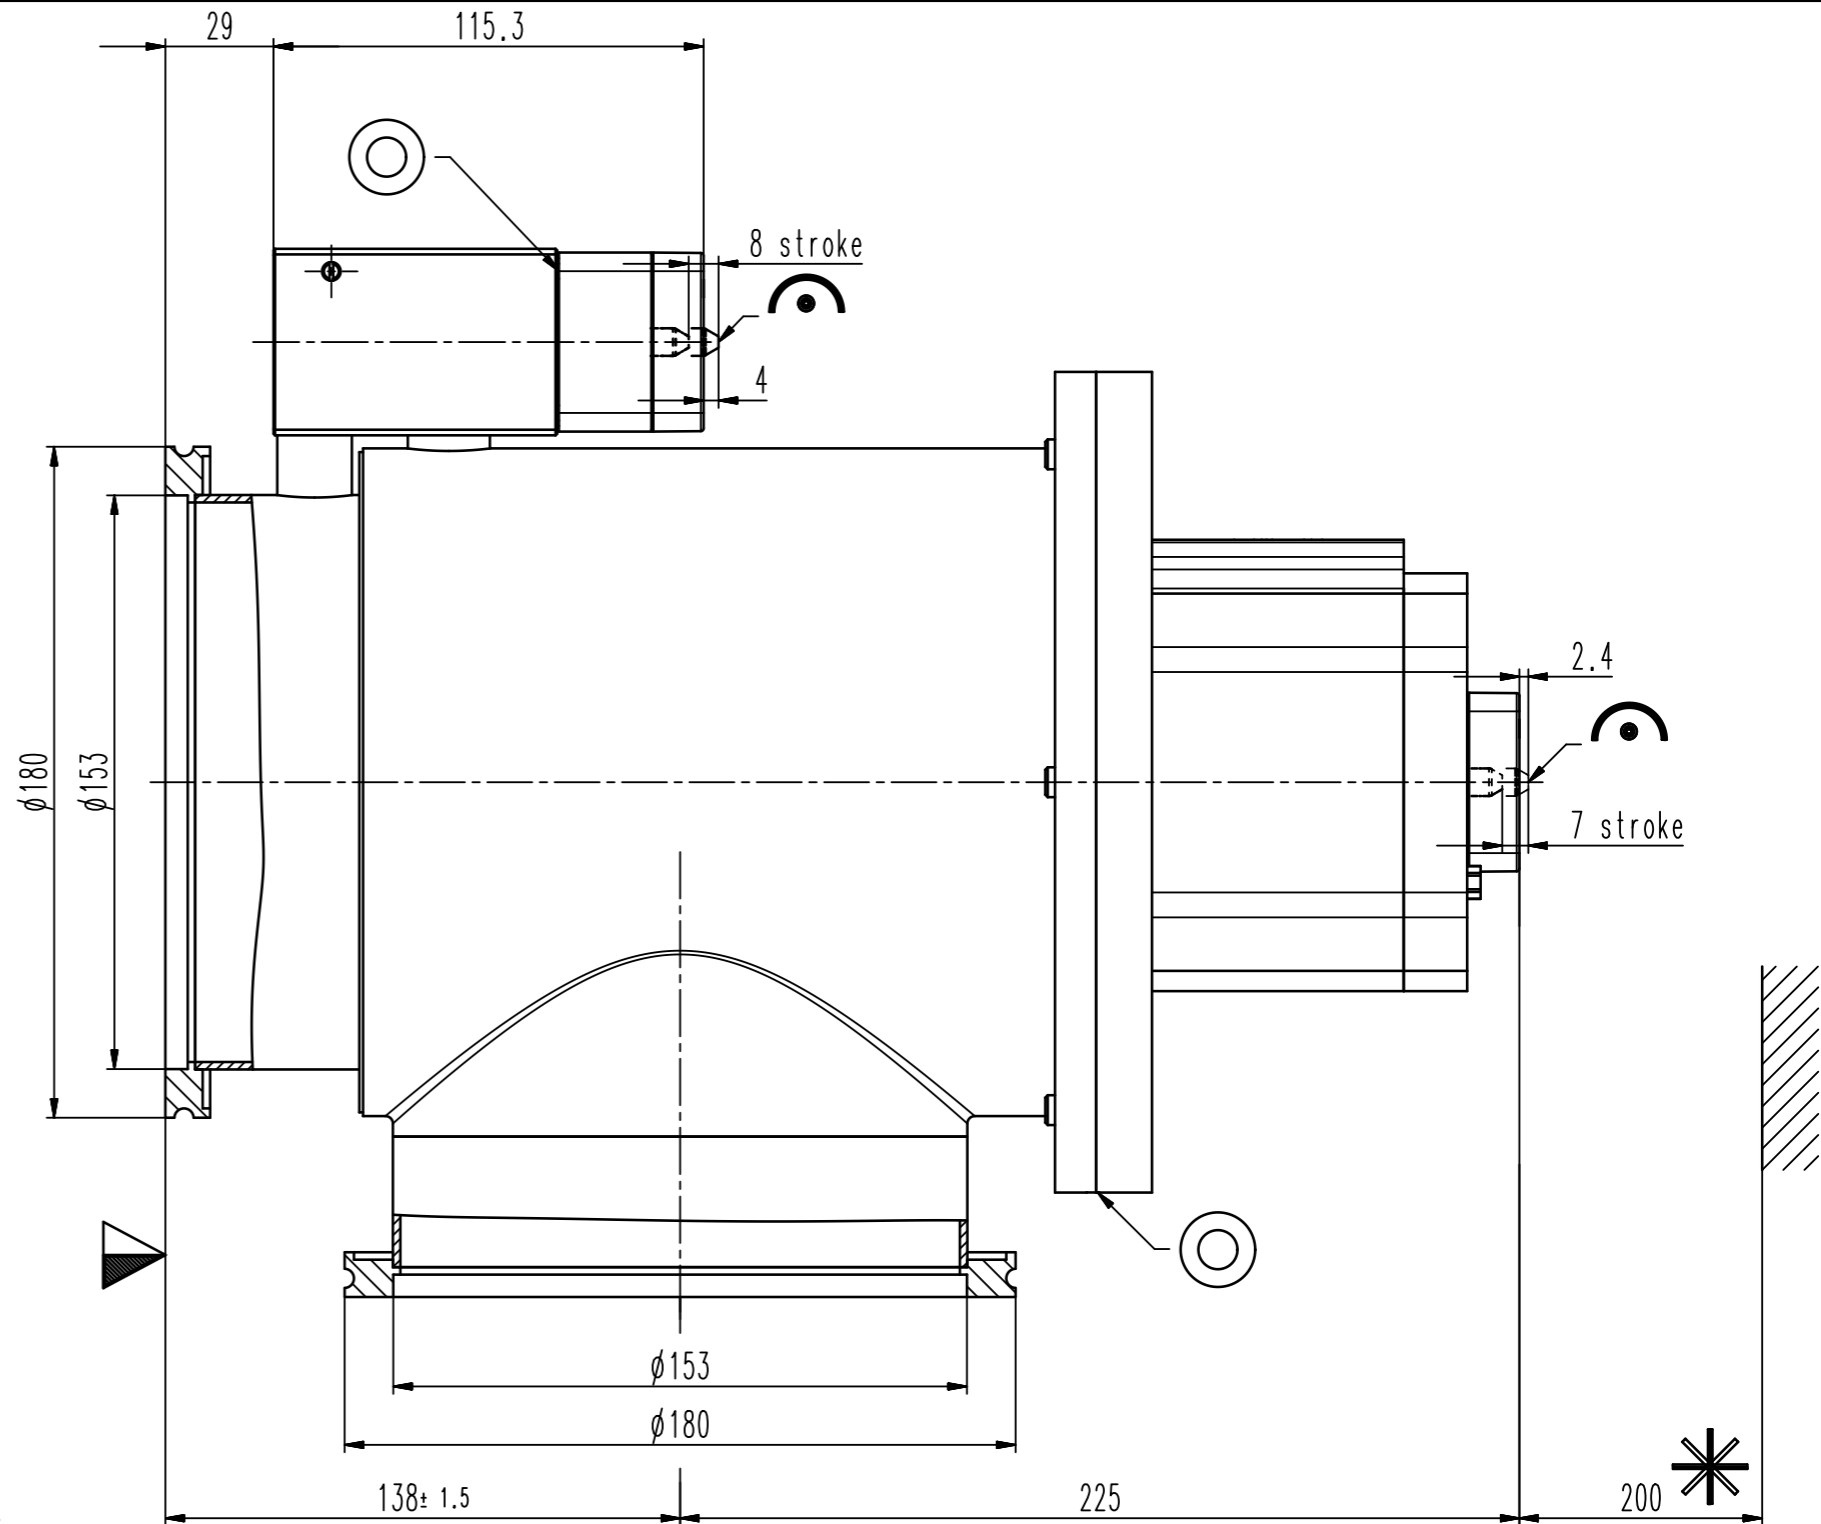

This drawing is the property of VAT.

Revision

Customer number

female M5
(10-32 UNF suitable)
4-8 bar

soft pump orifice
pos. 4 (standard)

female
1/8" ISO/NPT
4.5-7 bar

- ▼ Seat side
- ⊙ Comp. air connection
- ⊙ Electrical connection
- ⊙ Leak detection port
- ⊙ Mech. pos. indication
- ⊙ Position indicator
- ⊙ Required for dismantling
- ⊙ Emergency actuation
- ⊙ For attachment
- ⊙ Bake-out area
- ⊙ Differential pumping port

Angle valve with soft-pump function

VAT Vakuumentile AG
CH-9469 Haag, Switzerland
Tel ++41 81 7716161 Fax ++41 81 7714830

Rev.-Date: 05.08.13
Visa: LIN

Series	292	Ordering No.	29244-QE14-0001
Projection E	DN	Flange	ISO-K
	160		
Dimensional Drawing	705115	Rev.	