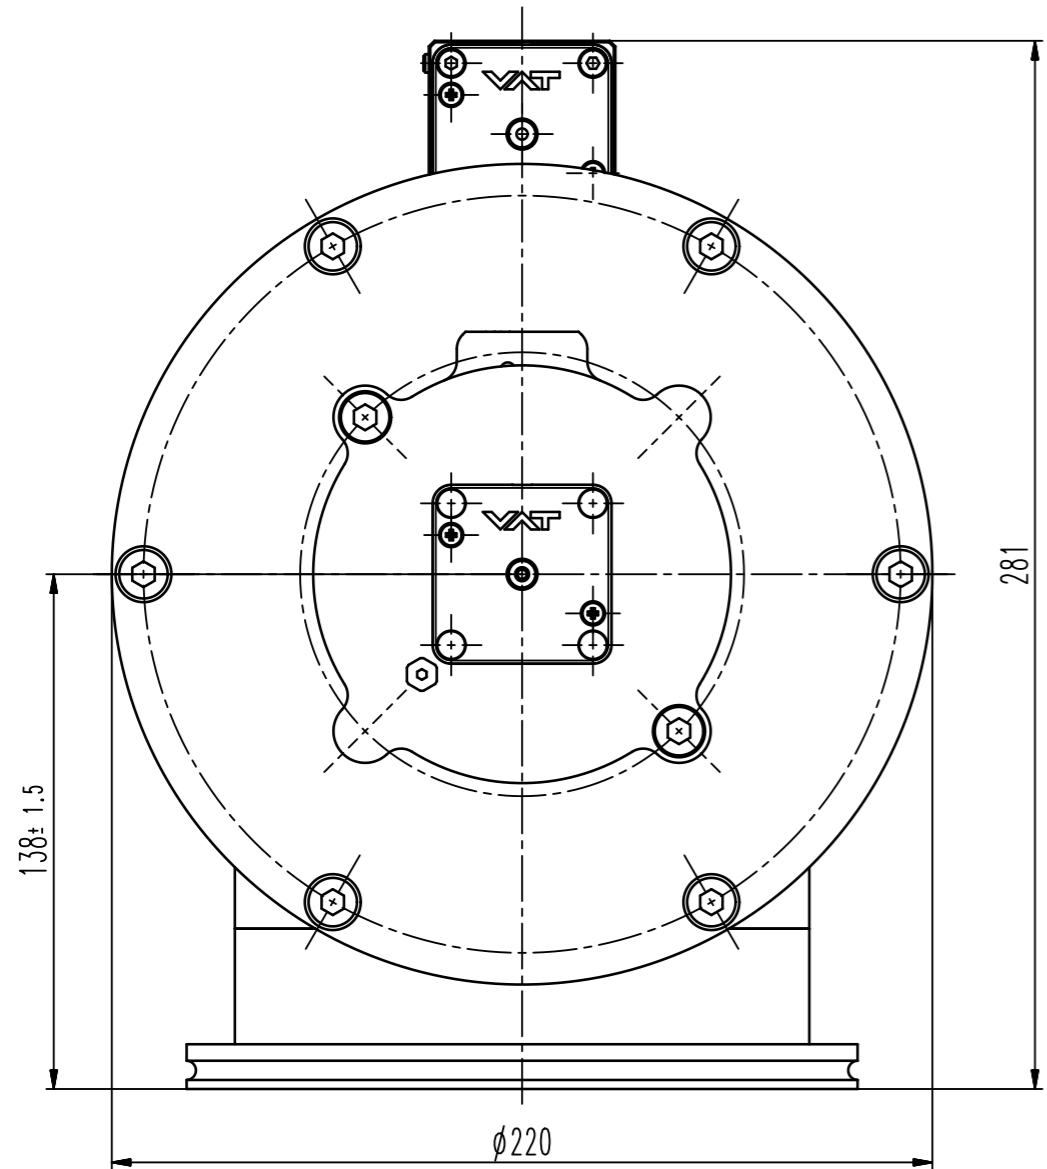

This drawing is the property of VAT.

Revision

Customer number

female M5
(10-32 UNF suitable)
4-8 bar

soft pump orifice
pos. 4 (standard)

female
1/8" ISO/NPT
4.5-7 bar

- ▼ Seat side
- ⊙ Comp. air connection
- ⊙ Electrical connection
- ⊙ Leak detection port
- ⊙ Mech. pos. indication
- ⊙ Position indicator
- ⊙ Required for dismantling
- ⊙ Emergency actuation
- ⊙ For attachment
- ⊙ Bake-out area
- ⊙ Differential pumping port

Angle valve with soft-pump function

VAT Vakuumentile AG
CH-9469 Haag, Switzerland
Tel ++41 81 7716161 Fax ++41 81 7714830

Rev.-Date: 05.08.13
Visa: LIN

Series	292	Ordering No.	29244-QE14-0001
Projection E	DN	Flange	ISO-K
	160		
Dimensional Drawing	705115	Rev.	