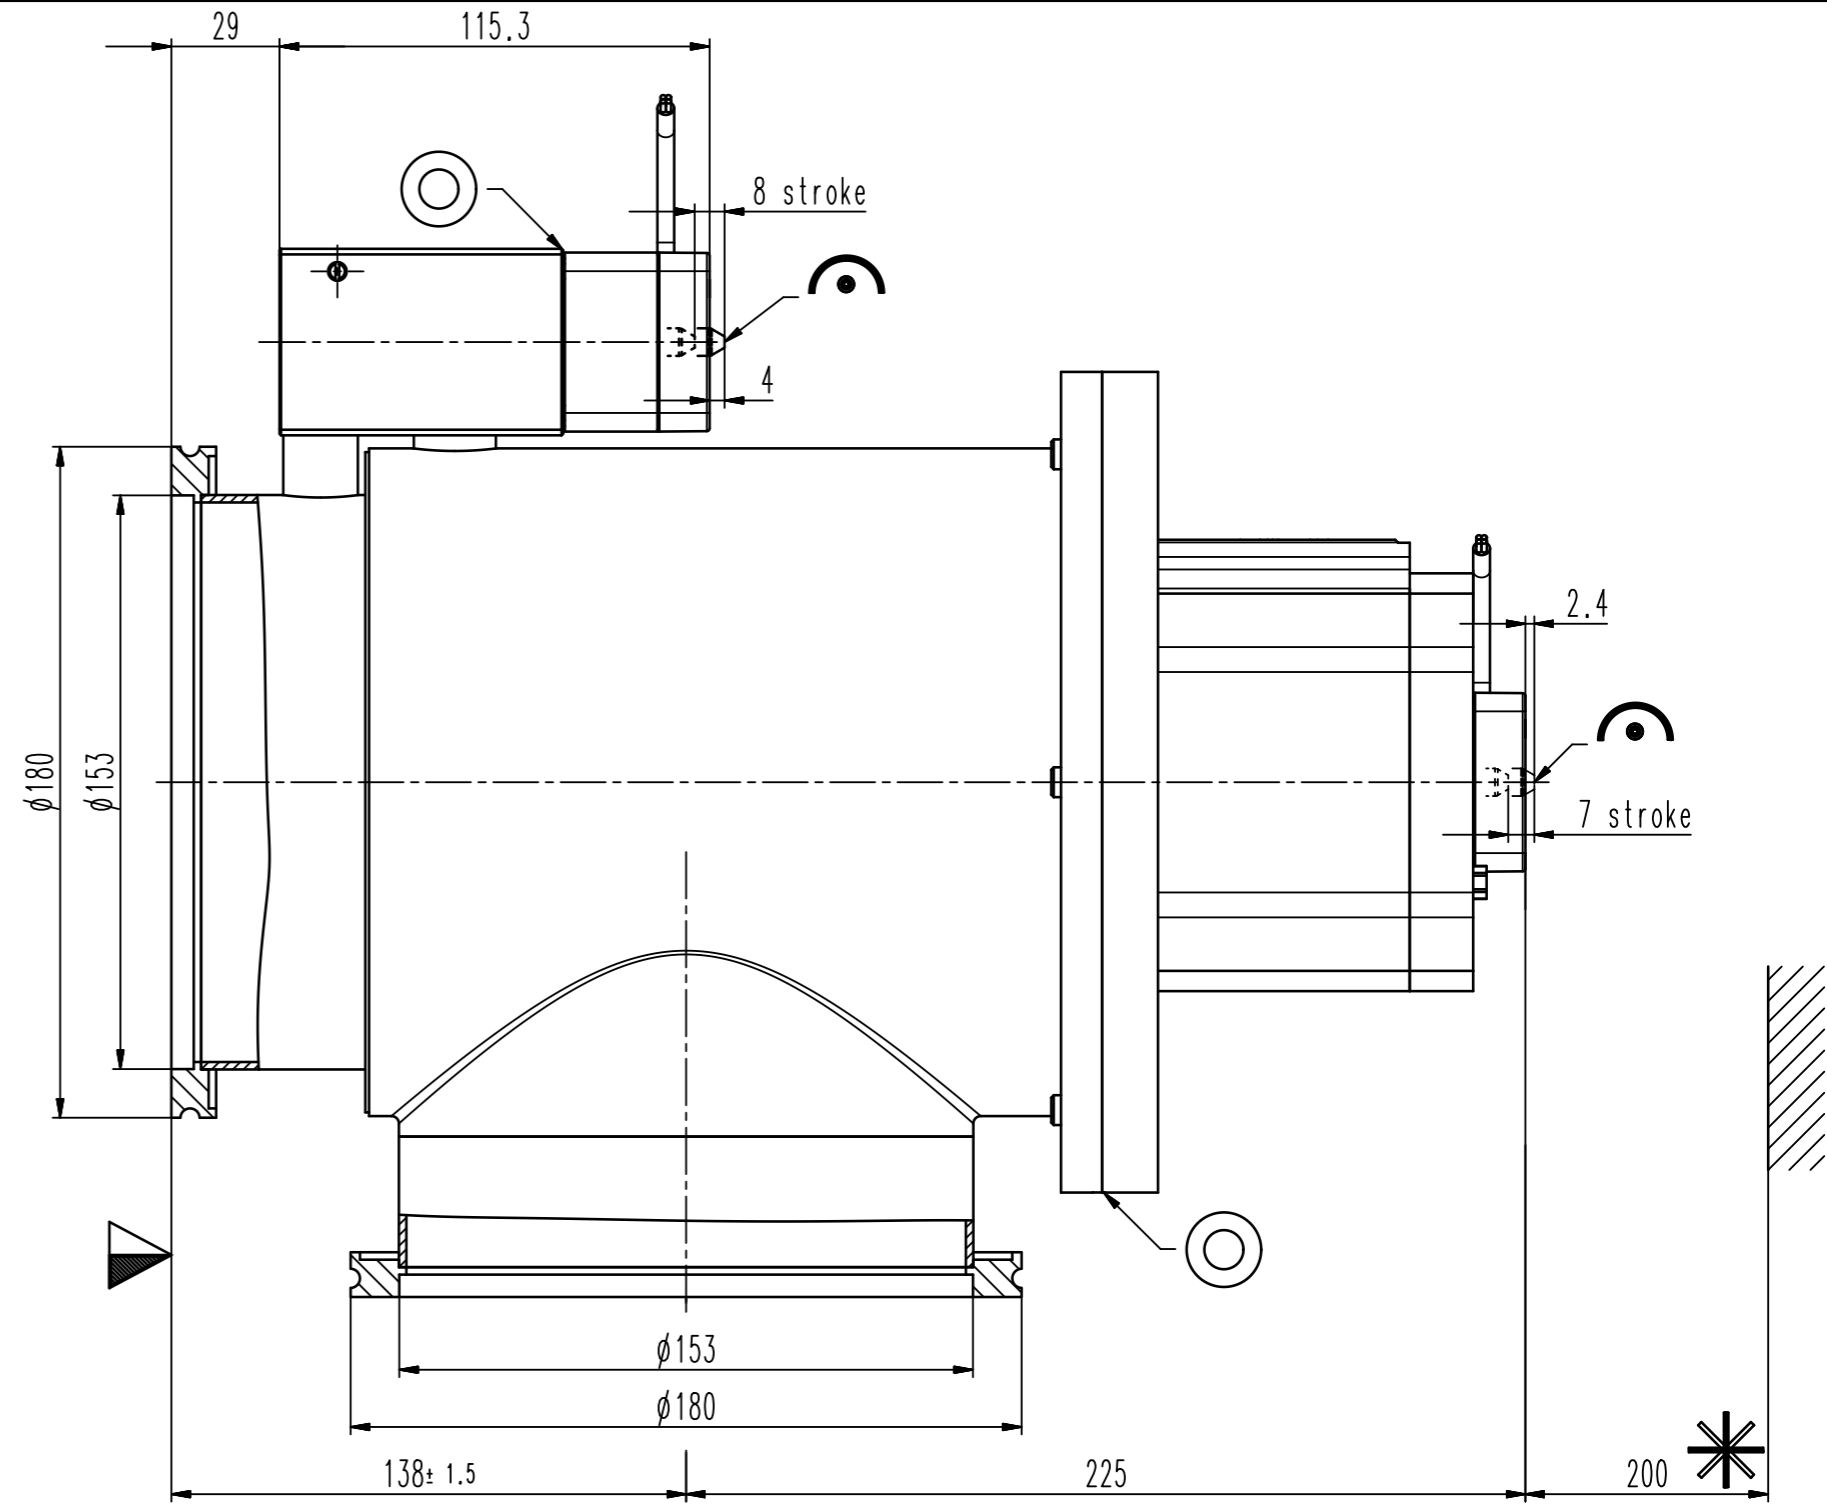

This drawing is the property of VAT.

Revision

Customer number

- ▼ Seat side
- ⊙ Comp. air connection
- ⊙ Electrical connection
- ⊙ Leak detection port
- ⊙ Mech. pos. indication
- ⊙ Position indicator
- ⊙ Required for dismantling
- ⊙ Emergency actuation
- ⊙ For attachment
- ⊙ Bake-out area
- ⊙ Differential pumping port

Angle valve with soft-pump function

VAT Vakuumventile AG
 CH-9469 Haag, Switzerland
 Tel ++41 81 7716161 Fax ++41 81 7714830

Rev.-Date: 05.08.13
 Visa: LIN

| | | | |
|---------------------|--------|--------------|-----------------|
| Series | 292 | Ordering No. | 29244-QE24-0001 |
| Projection E | DN | Flange | ISO-K |
| | 160 | | |
| Dimensional Drawing | 705118 | Rev. | |