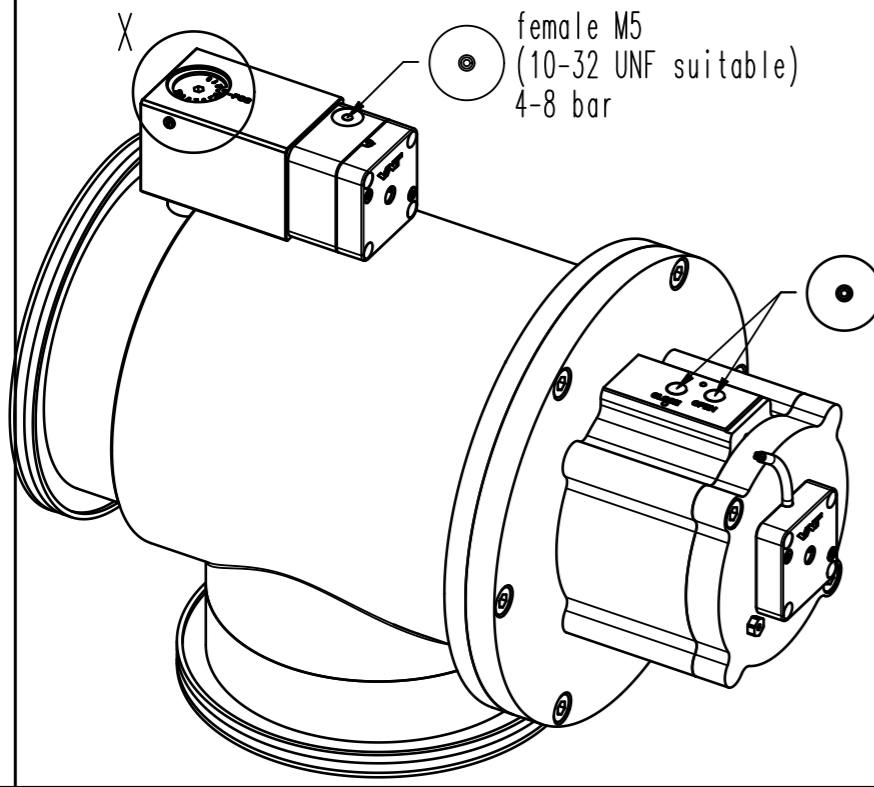

This drawing is the property of VAT.

Revision

Customer number

- ▼ Seat side
- ⊙ Comp. air connection
- ⊙ Electrical connection
- ⊙ Leak detection port
- ⊙ Mech. pos. indication
- ⊙ Position indicator
- ⊙ Required for dismantling
- ⊙ Emergency actuation
- ⊙ For attachment
- ⊙ Bake-out area
- ⊙ Differential pumping port

Angle valve with soft-pump function

VAT Vakuumventile AG
 CH-9469 Haag, Switzerland
 Tel ++41 81 7716161 Fax ++41 81 7714830

Rev.-Date: 05.08.13
 Visa: LIN

| | | | |
|---------------------|--------|--------------|-----------------|
| Series | 292 | Ordering No. | 29244-QE24-0001 |
| Projection E | DN | Flange | ISO-K |
| | 160 | | |
| Dimensional Drawing | 705118 | Rev. | |