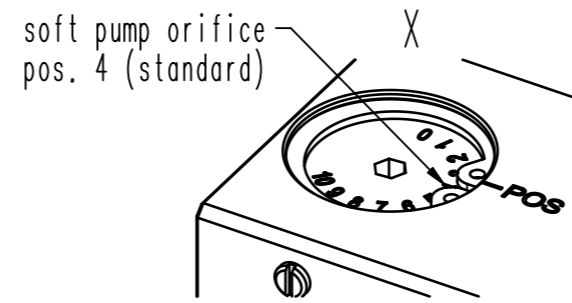

This drawing is the property of VAT.

Revision

Customer number

- ▼ Seat side
- ⊙ Comp. air connection
- ⊙ Electrical connection
- ⊙ Leak detection port
- ⊙ Mech. pos. indication
- ⊙ Position indicator
- ⊙ Required for dismantling
- ⊙ Emergency actuation
- ⊙ For attachment
- ⊙ Bake-out area
- ⊙ Differential pumping port

Angle valve with soft-pump function

VAT Vakuumventile AG
 CH-9469 Haag, Switzerland
 Tel ++41 81 7716161 Fax ++41 81 7714830

Rev.-Date: 05.08.13
 Visa: LIN

| | | | |
|---------------------|--------|--------------|-----------------|
| Series | 292 | Ordering No. | 29244-QE24-0001 |
| Projection E | DN | Flange | ISO-K |
| | 160 | | |
| Dimensional Drawing | 705118 | Rev. | |