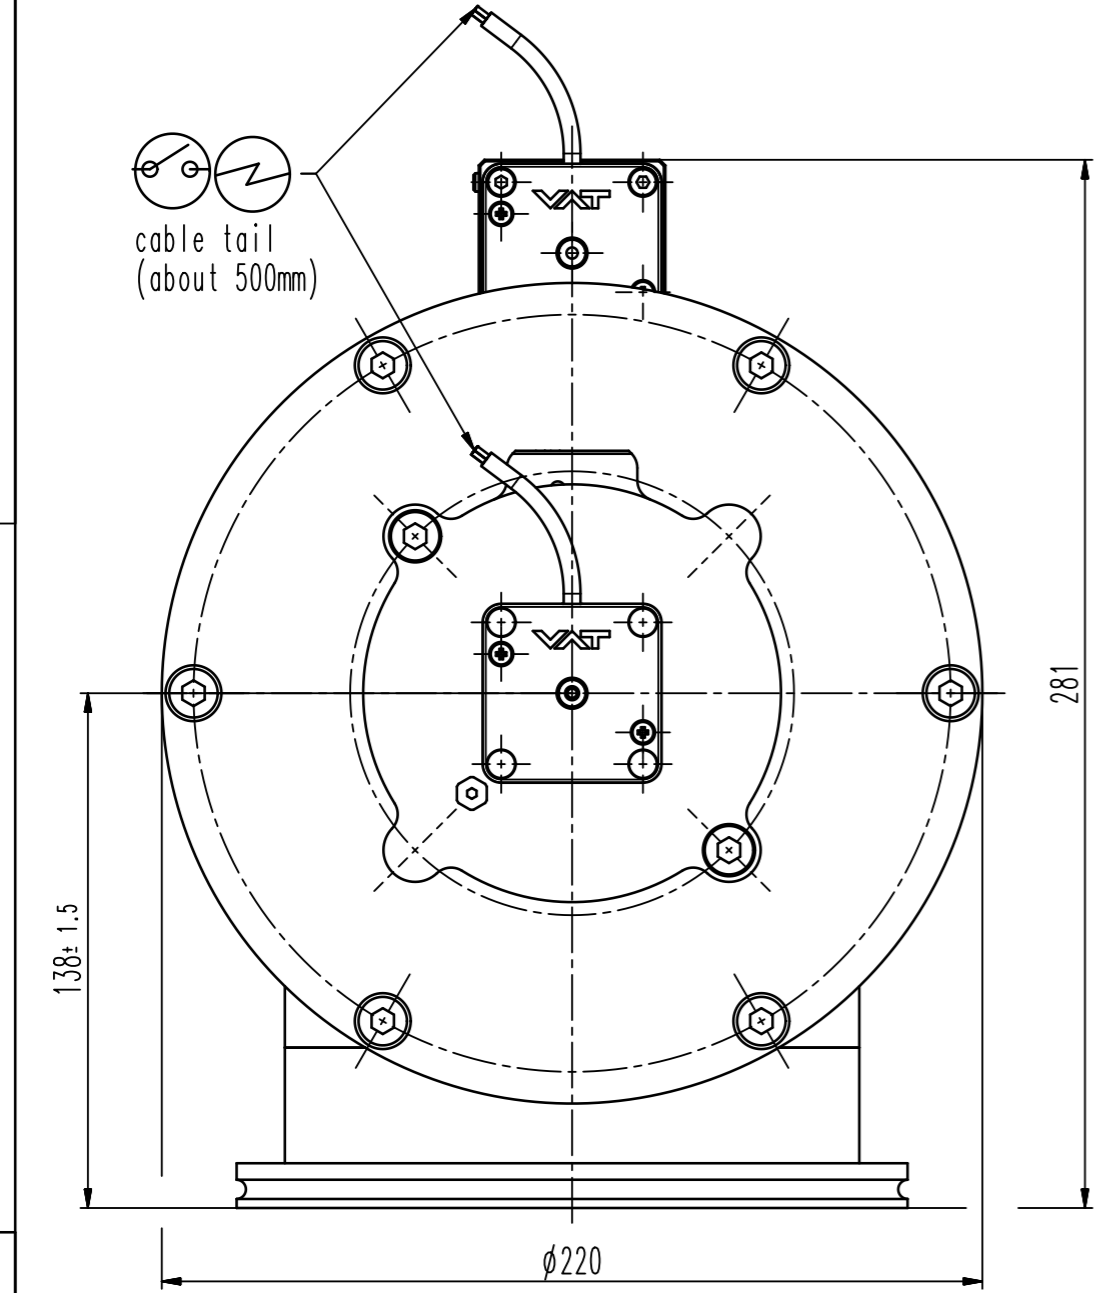

This drawing is the property of VAT.

Revision

Customer number

- ▼ Seat side
- ⊙ Comp. air connection
- ⊙ Electrical connection
- ⊙ Leak detection port
- ⊙ Mech. pos. indication
- ⊙ Position indicator
- ⊙ Required for dismantling
- ⊙ Emergency actuation
- ⊙ For attachment
- ⊙ Bake-out area
- ⊙ Differential pumping port

Angle valve with soft-pump function

VAT Vakuumventile AG
 CH-9469 Haag, Switzerland
 Tel ++41 81 7716161 Fax ++41 81 7714830

Rev.-Date: 05.08.13
 Visa: LIN

| | | | |
|---------------------|--------|--------------|-----------------|
| Series | 292 | Ordering No. | 29244-QE24-0001 |
| Projection E | DN | Flange | ISO-K |
| | 160 | | |
| Dimensional Drawing | 705118 | Rev. | |