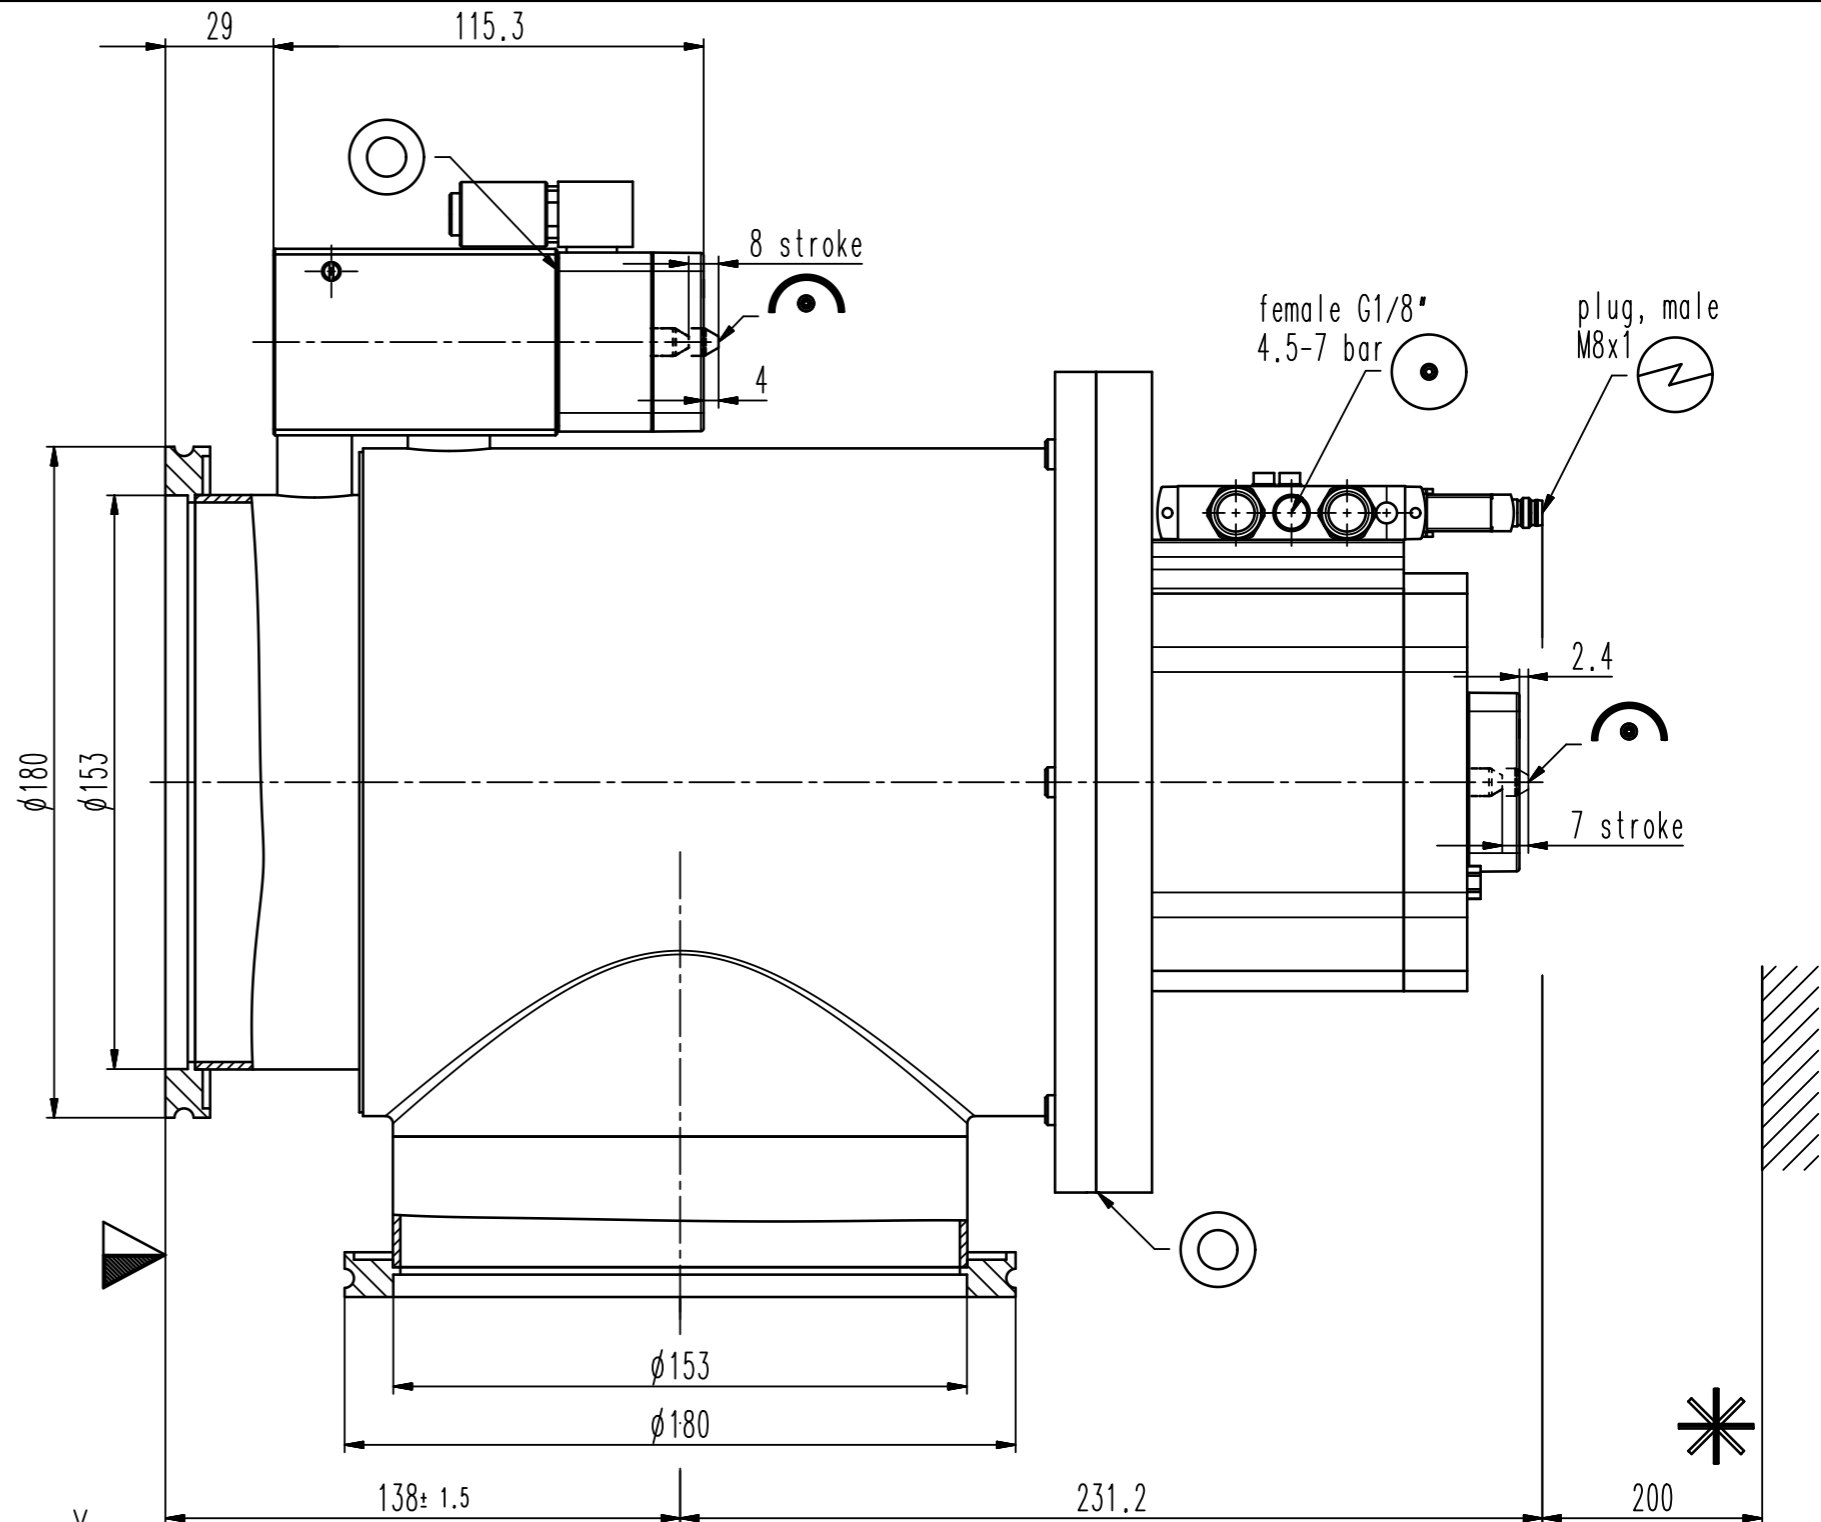

This drawing is the property of VAT.

Revision

Customer number

soft pump orifice
pos. 4 (standard)

- ▼ Seat side
- ⊙ Comp. air connection
- ⊙ Electrical connection
- ⊙ Leak detection port
- ⊙ Mech. pos. indication
- ⊙ Position indicator
- ⊙ Required for dismantling
- ⊙ Emergency actuation
- ⊙ For attachment
- ⊙ Bake-out area
- ⊙ Differential pumping port

Angle valve with soft-pump function

VAT Vakuumentile AG

CH-9469 Haag, Switzerland
Tel ++41 81 7716161 Fax ++41 81 7714830

Rev.-Date: 05.08.13

Visa: LIN

| | | | |
|---------------------|--------|--------------|-----------------|
| Series | 292 | Ordering No. | 29244-QE34-0001 |
| Projection E | DN | Flange | ISO-K |
| | 160 | | |
| Dimensional Drawing | 705113 | Rev. | |