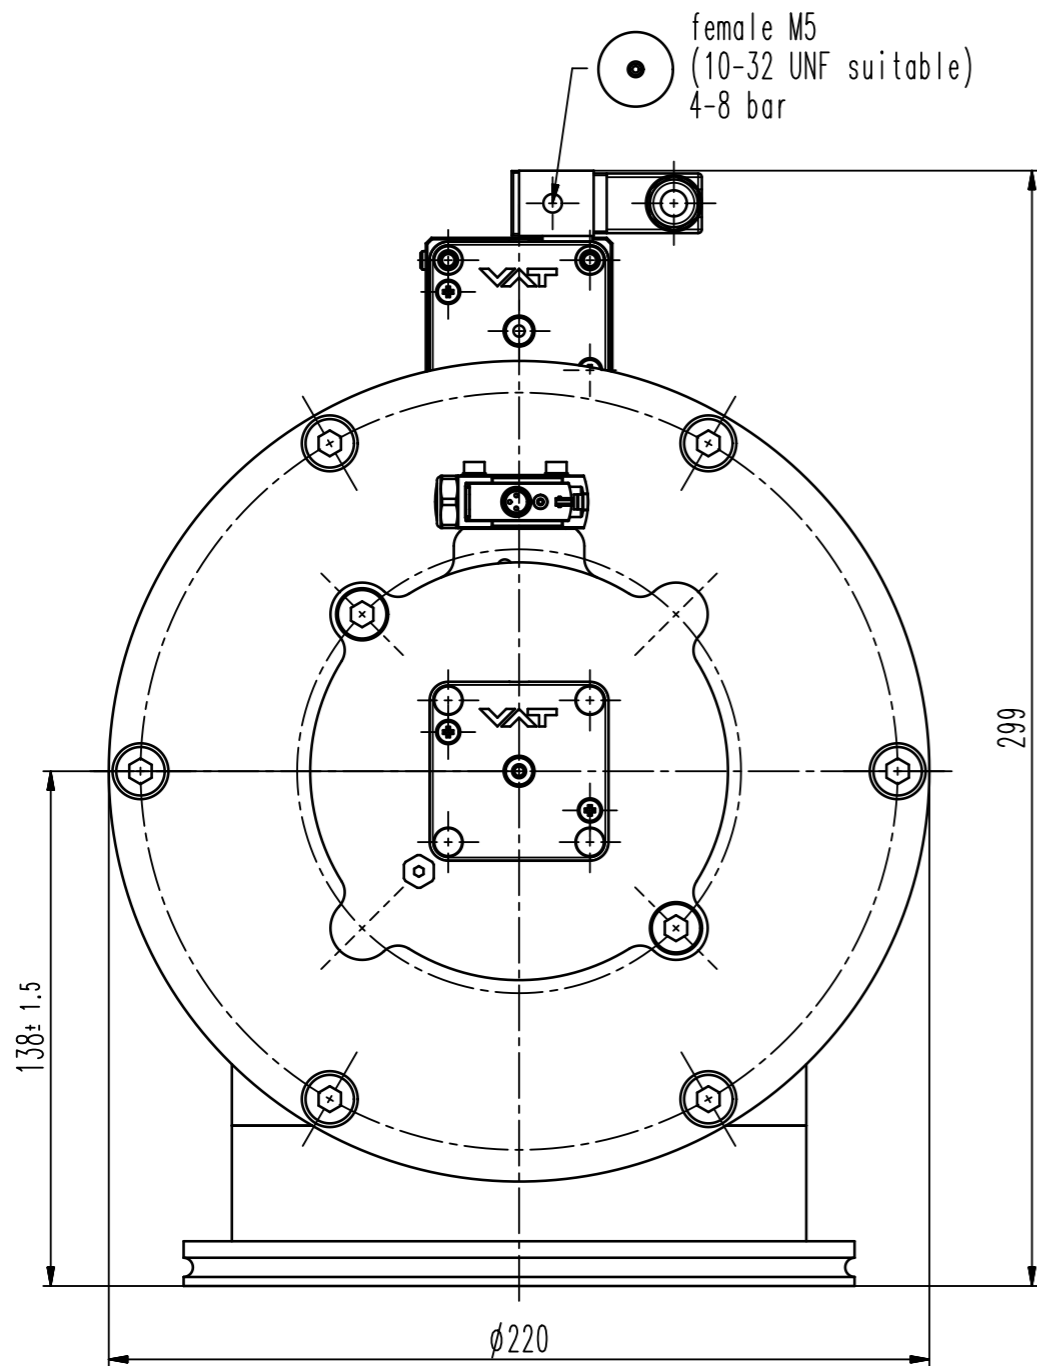

This drawing is the property of VAT.

Revision

Customer number

soft pump orifice
pos. 4 (standard)

- ▼ Seat side
- ⊙ Comp. air connection
- ⊙ Electrical connection
- ⊙ Leak detection port
- ⊙ Mech. pos. indication
- ⊙ Position indicator
- ⊙ Required for dismantling
- ⊙ Emergency actuation
- ⊙ For attachment
- ⊙ Bake-out area
- ⊙ Differential pumping port

Angle valve with soft-pump function

VAT Vakuumentile AG

CH-9469 Haag, Switzerland
Tel ++41 81 7716161 Fax ++41 81 7714830

Rev.-Date: 05.08.13

Visa: LIN

| | | | |
|---------------------|--------|--------------|-----------------|
| Series | 292 | Ordering No. | 29244-QE34-0001 |
| Projection E | DN | Flange | ISO-K |
| | 160 | | |
| Dimensional Drawing | 705113 | Rev. | |