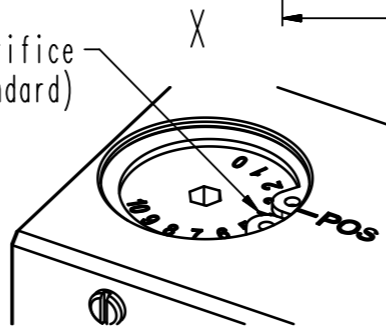

This drawing is the property of VAT.

Revision

Customer number

soft pump orifice
pos. 4 (standard)

- ▼ Seat side
- ⊙ Comp. air connection
- ⊙ Electrical connection
- ⊙ Leak detection port
- ⊙ Mech. pos. indication
- ⊙ Position indicator
- ⊙ Required for dismantling
- ⊙ Emergency actuation
- ⊙ For attachment
- ⊙ Bake-out area
- ⊙ Differential pumping port

Angle valve with soft-pump function

VAT Vakuumentile AG

CH-9469 Haag, Switzerland
Tel ++41 81 7716161 Fax ++41 81 7714830

Rev.-Date: 05.08.13

Visa: LIN

| | | | |
|---------------------|--------|--------------|-----------------|
| Series | 292 | Ordering No. | 29244-QE34-0001 |
| Projection E | DN | Flange | ISO-K |
| | 160 | | |
| Dimensional Drawing | 705113 | Rev. | |