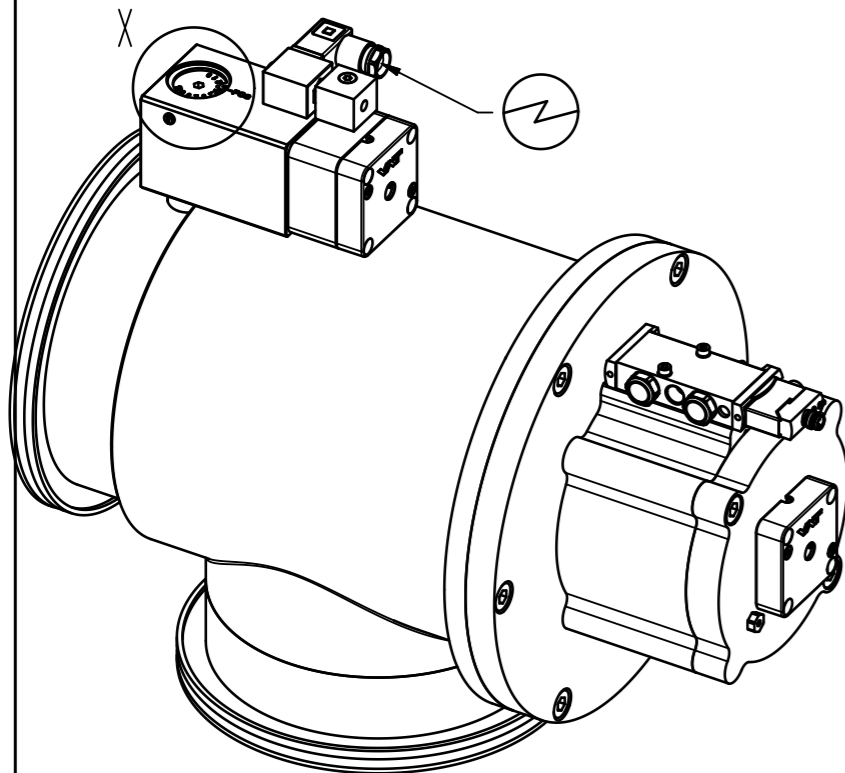

This drawing is the property of VAT.

Revision

Customer number

soft pump orifice
pos. 4 (standard)

- ▼ Seat side
- ⊙ Comp. air connection
- ⊙ Electrical connection
- ⊙ Leak detection port
- ⊙ Mech. pos. indication
- ⊙ Position indicator
- ⊙ Required for dismantling
- ⊙ Emergency actuation
- ⊙ For attachment
- ⊙ Bake-out area
- ⊙ Differential pumping port

Angle valve with soft-pump function

VAT Vakuumentile AG

CH-9469 Haag, Switzerland
Tel ++41 81 7716161 Fax ++41 81 7714830

Rev.-Date: 05.08.13

Visa: LIN

| | | | |
|---------------------|--------|--------------|-----------------|
| Series | 292 | Ordering No. | 29244-QE34-0001 |
| Projection E | DN | Flange | ISO-K |
| | 160 | | |
| Dimensional Drawing | 705113 | Rev. | |