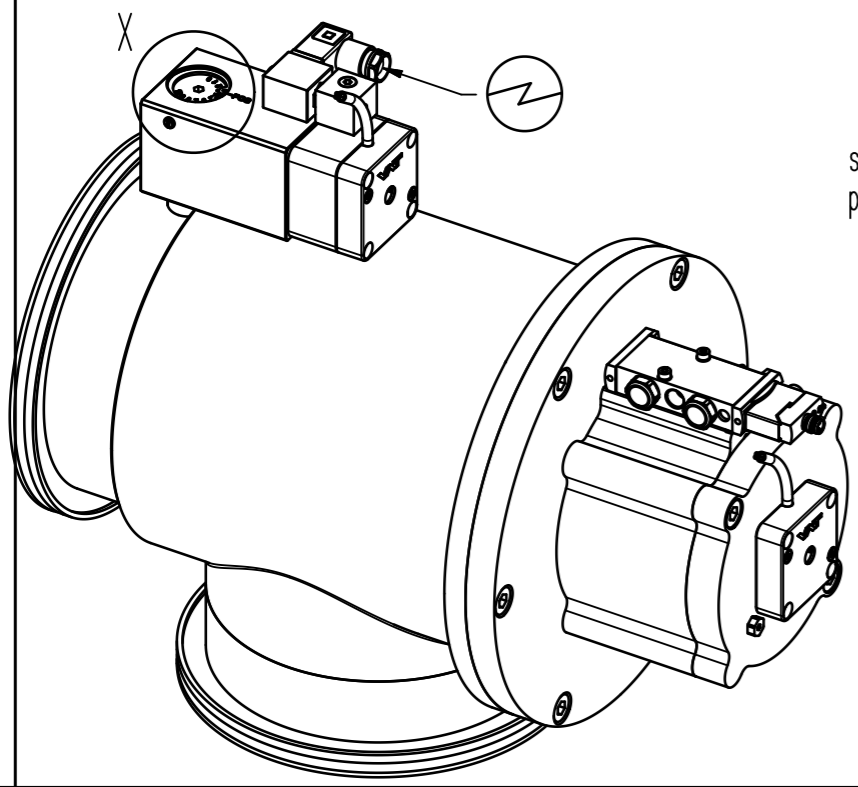

This drawing is the property of VAT.

Revision

Customer number

- ▼ Seat side
- ⊙ Comp. air connection
- ⊙ Electrical connection
- ⊙ Leak detection port
- ⊙ Mech. pos. indication
- ⊙ Position indicator
- ⊙ Required for dismantling
- ⊙ Emergency actuation
- ⊙ For attachment
- ⊙ Bake-out area
- ⊙ Differential pumping port

Angle valve with soft-pump function

VAT Vakuumentile AG
CH-9469 Haag, Switzerland
Tel ++41 81 7716161 Fax ++41 81 7714830

Rev.-Date: 05.08.13
Visa: LIN

Series	292	Ordering No.	29244-QE44-0001
Projection E	DN	Flange	ISO-K
	160		
Dimensional Drawing	705086	Rev.	