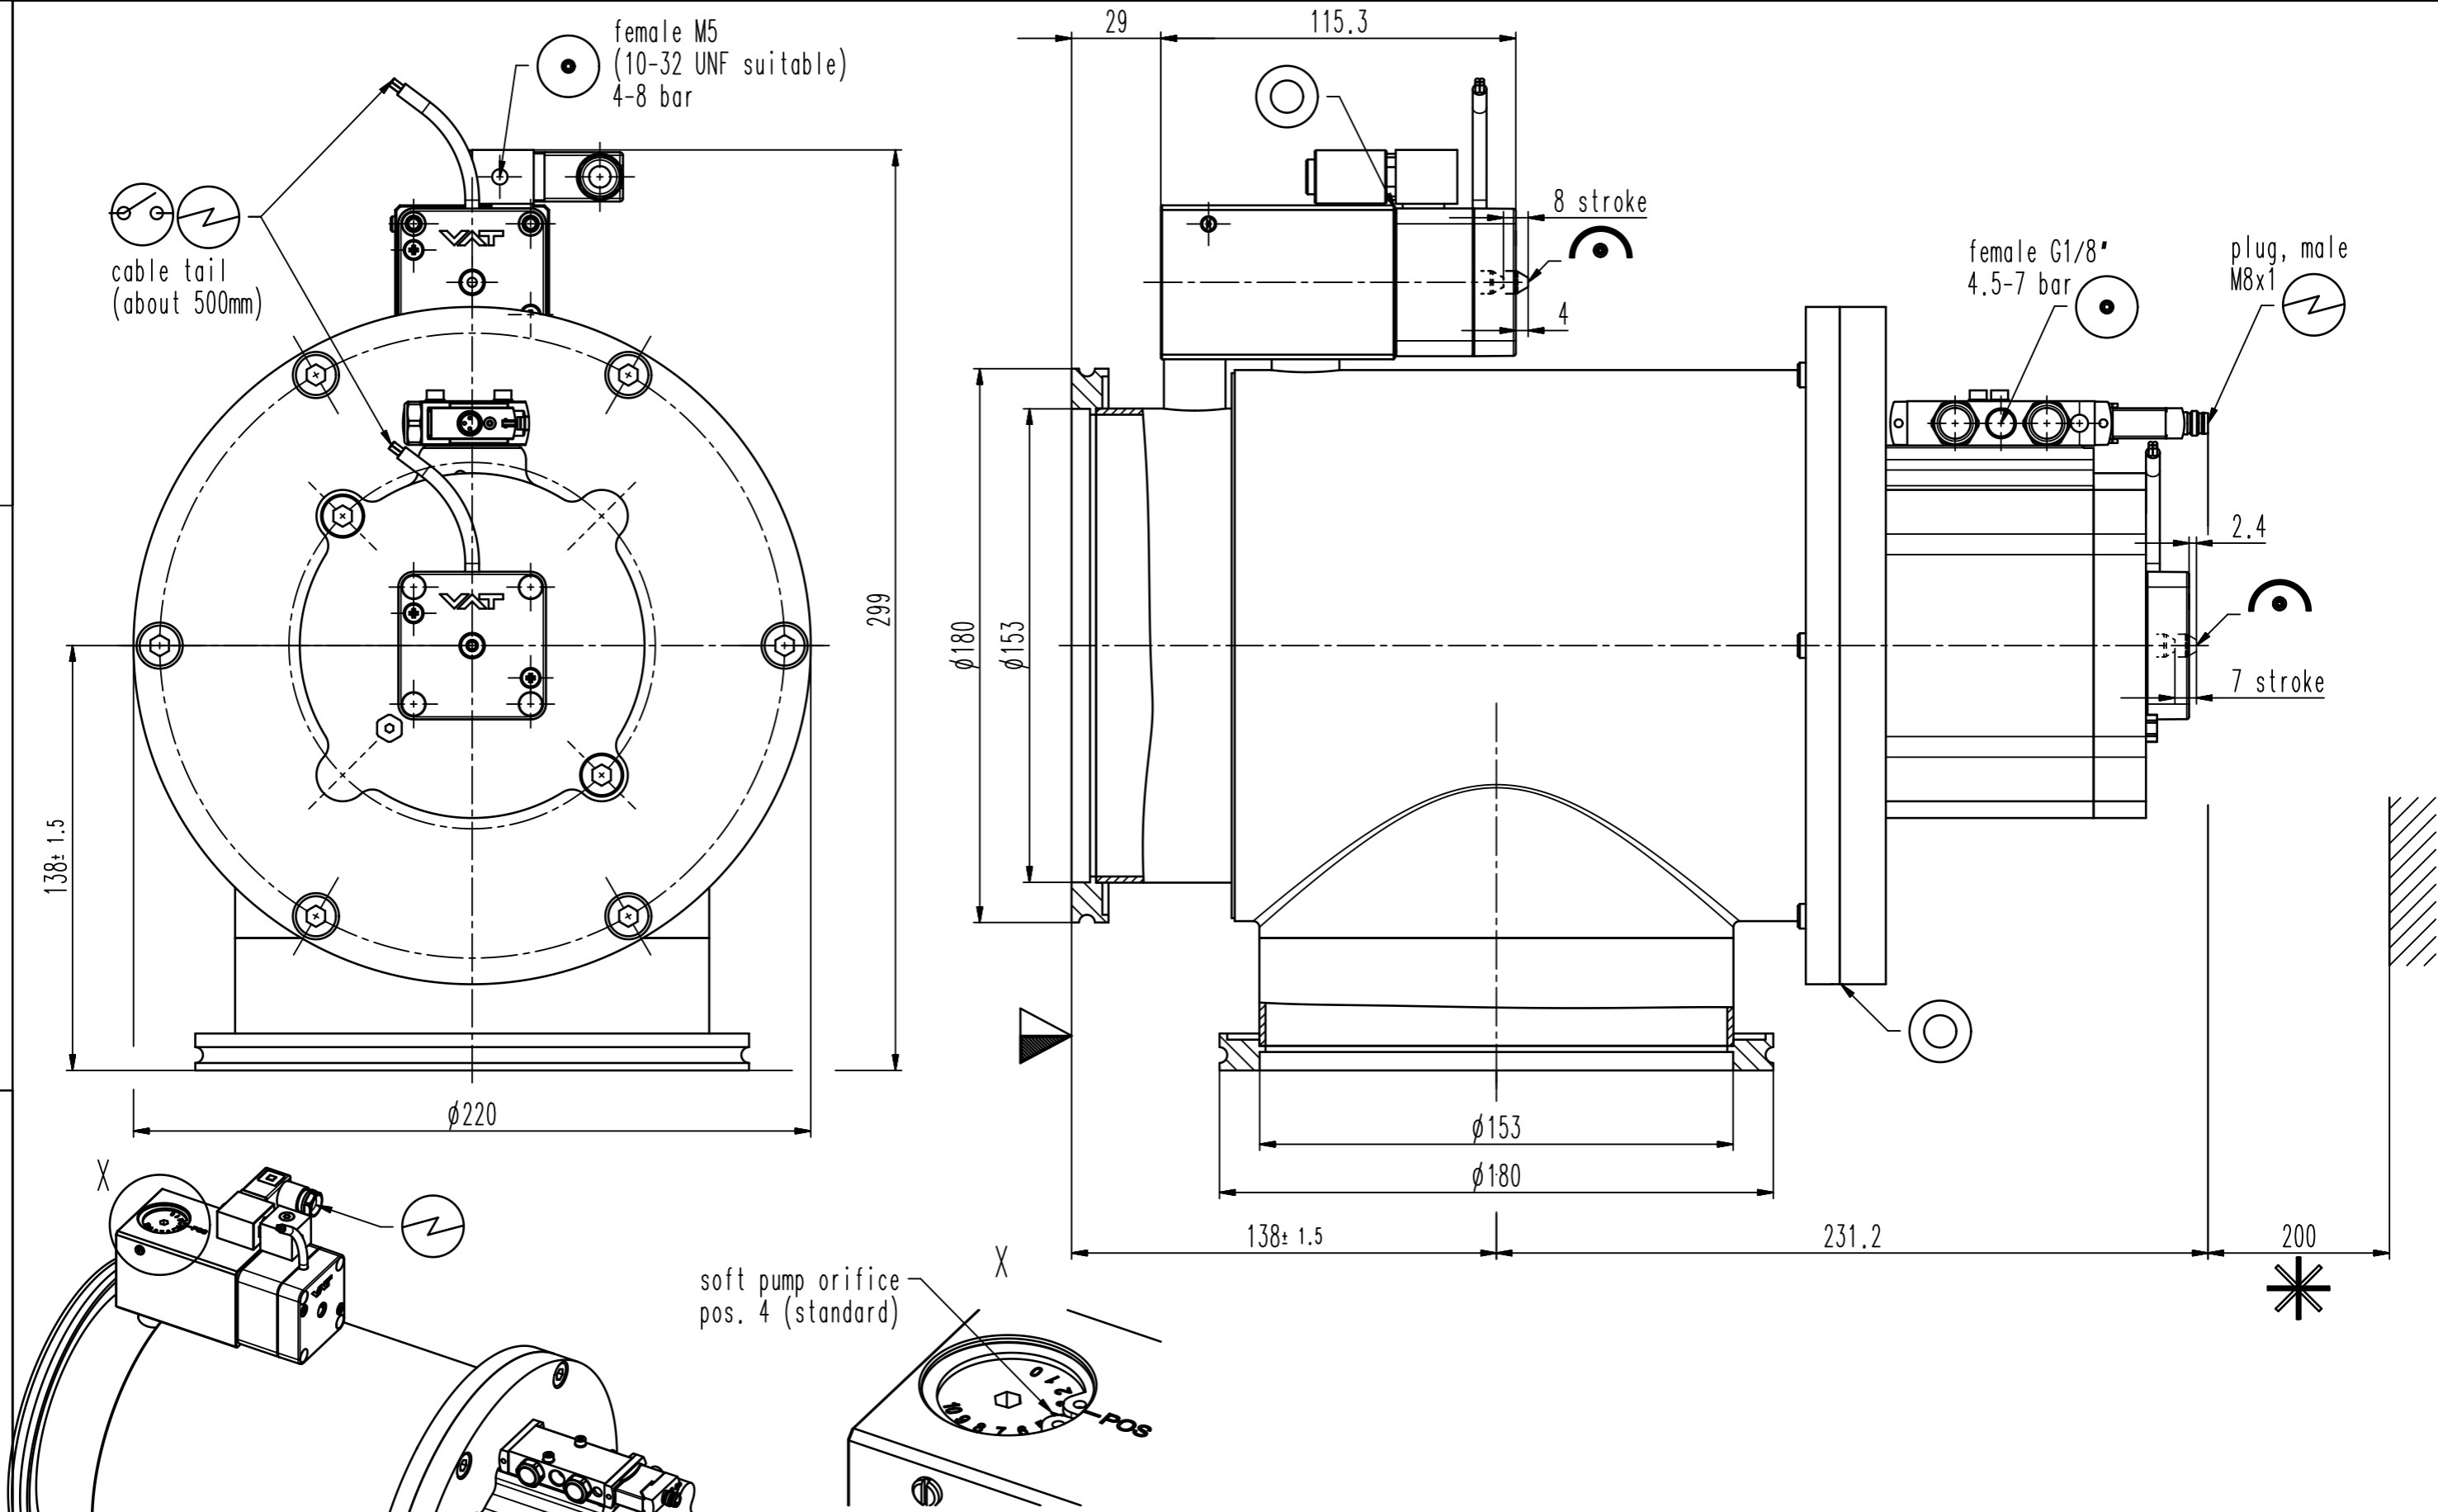

This drawing is the property of VAT.

Revision

Customer number

- ▼ Seat side
- ⊙ Comp. air connection
- ⊙ Electrical connection
- ⊙ Leak detection port
- ⊙ Mech. pos. indication
- ⊙ Position indicator
- ⊙ Required for dismantling
- ⊙ Emergency actuation
- ⊙ For attachment
- ⊙ Bake-out area
- ⊙ Differential pumping port

Angle valve with soft-pump function

VAT Vakuumentile AG
CH-9469 Haag, Switzerland
Tel ++41 81 7716161 Fax ++41 81 7714830

Rev.-Date: 05.08.13
Visa: LIN

Series	292	Ordering No.	29244-QE44-0001
Projection E	DN	Flange	ISO-K
	160		
Dimensional Drawing	705086	Rev.	