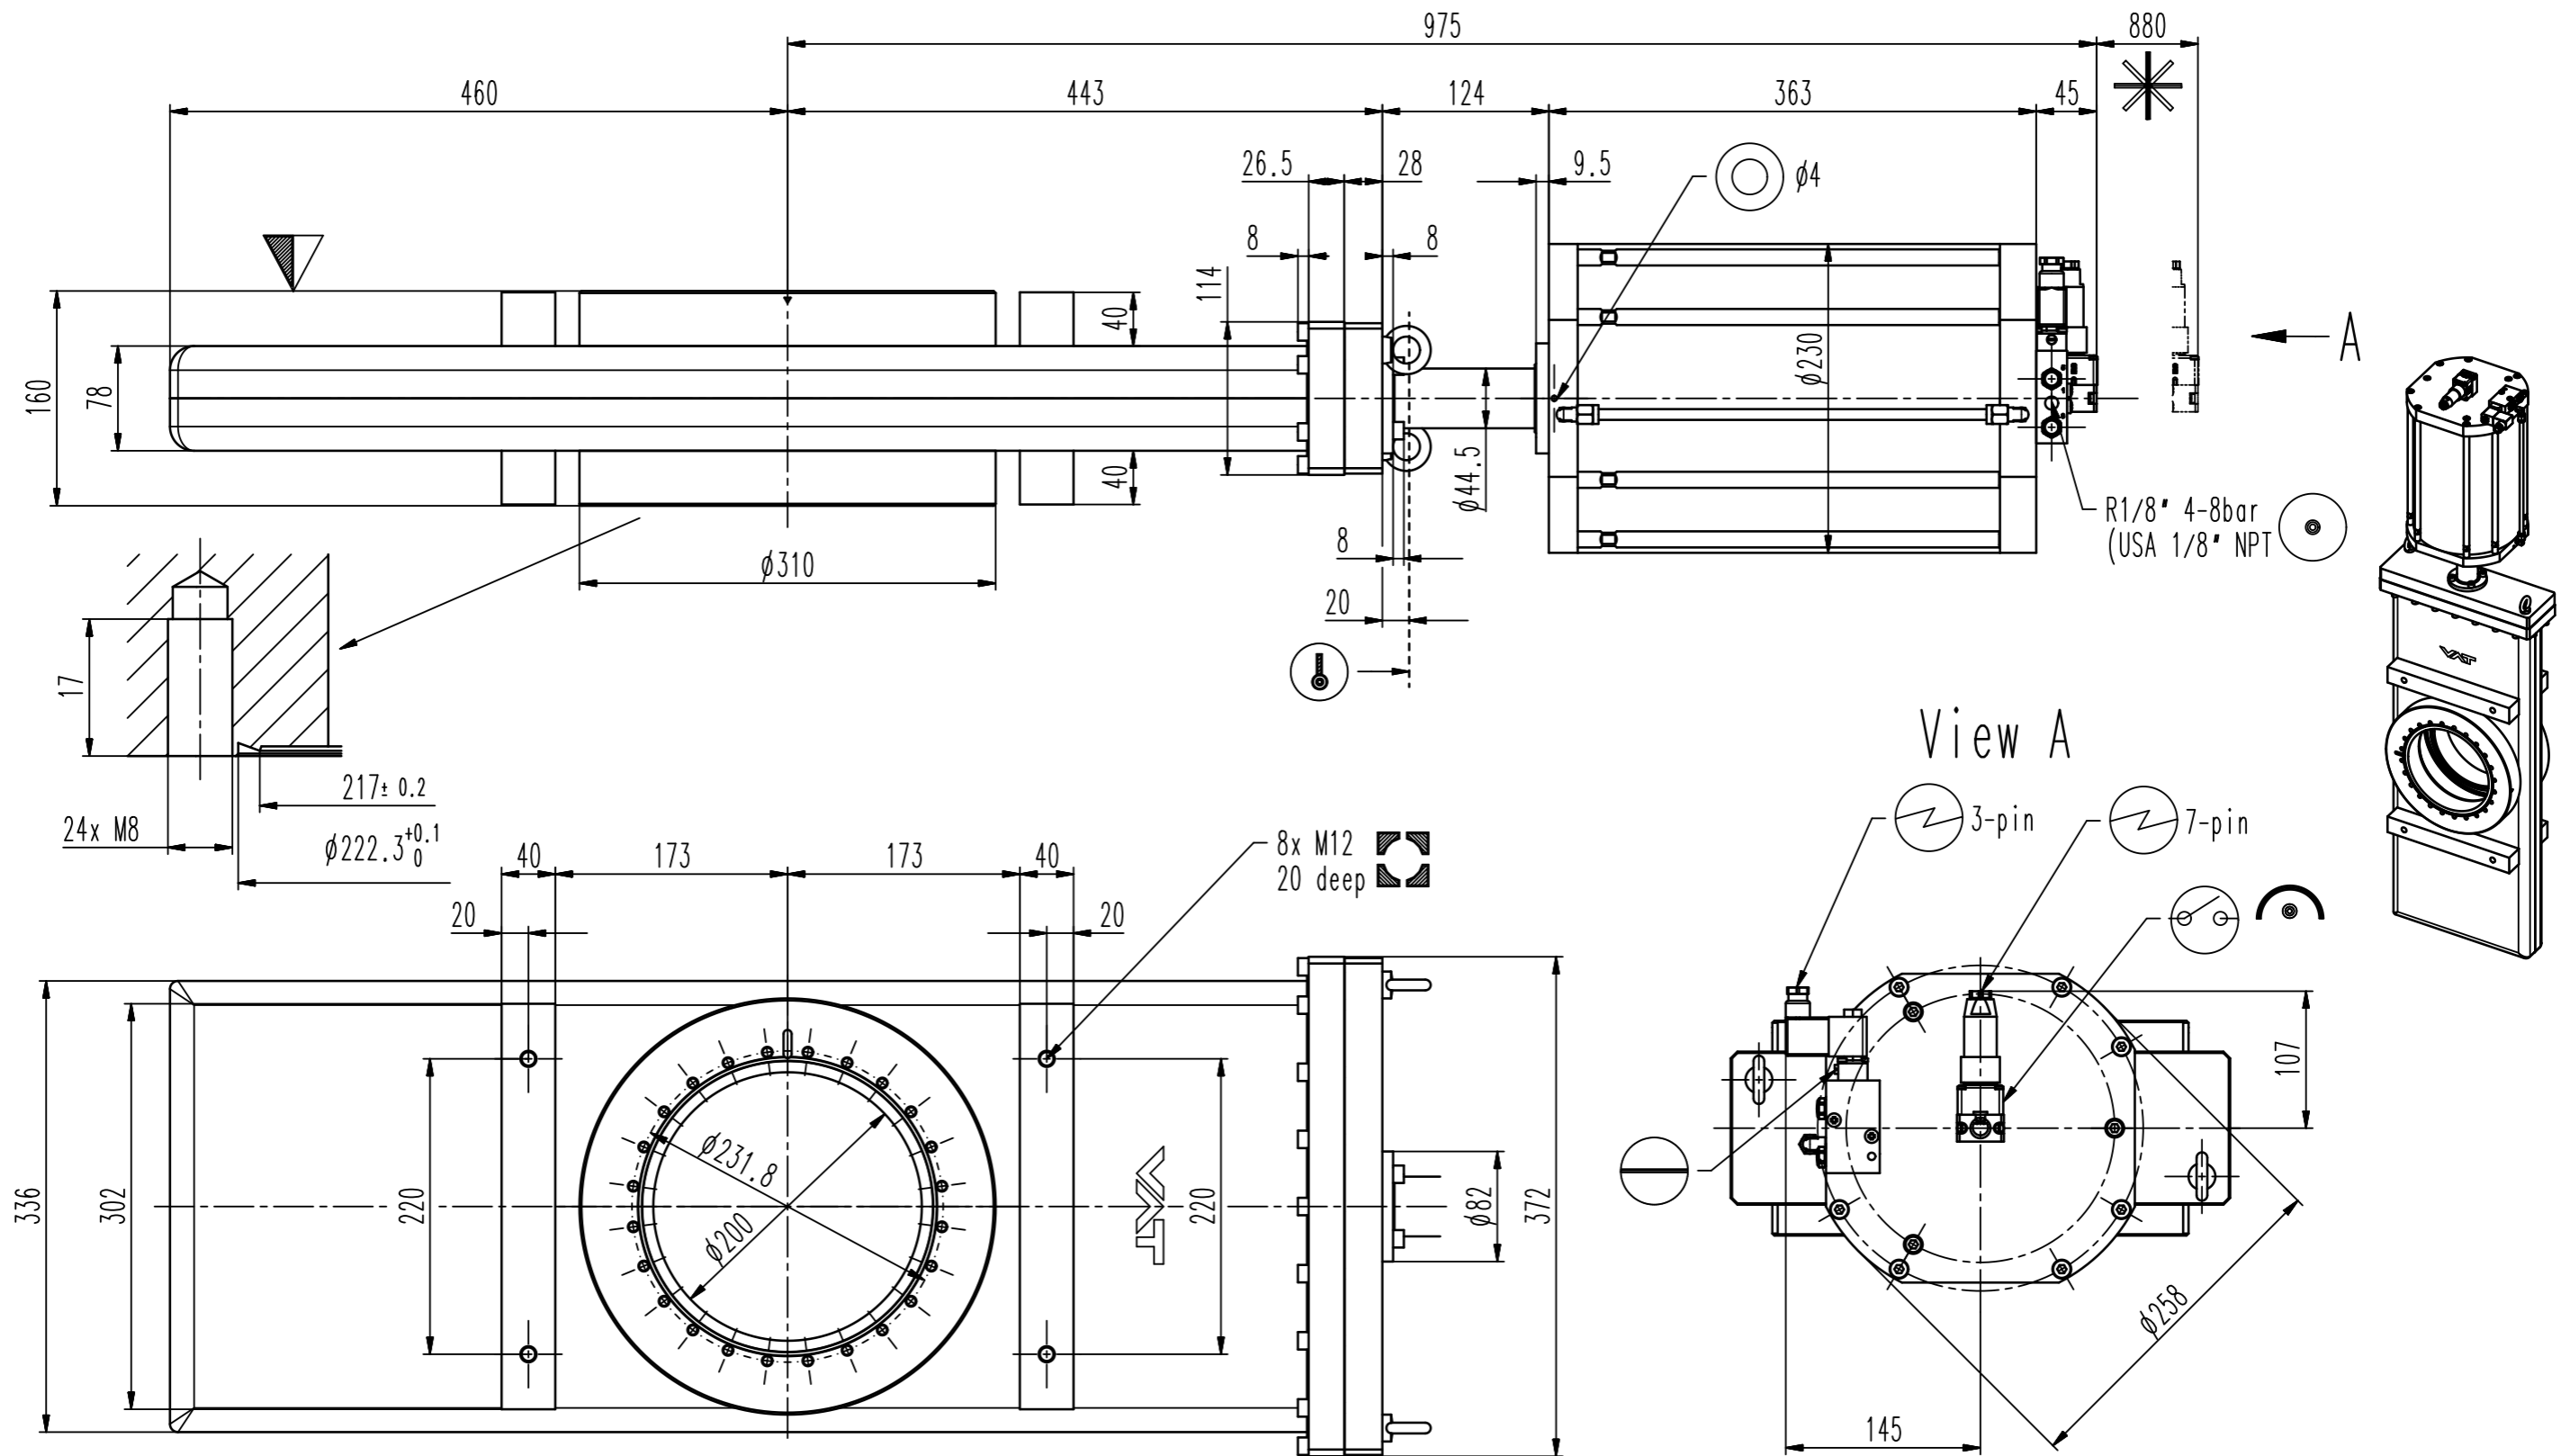

This drawing is the property of VAT.

Revision

Customer number

RF-Passage

1.0 - 2.0

- ▲ Seat side
- Comp. air connection
- ⊕ Electrical connection
- Leak detection port
- Mech. pos. indication
- Position indicator
- ⊕ Required for dismantling
- ⊕ Emergency actuation
- ⊕ For attachment
- ⊕ Bake-out area
- ⊕ Differential pumping port