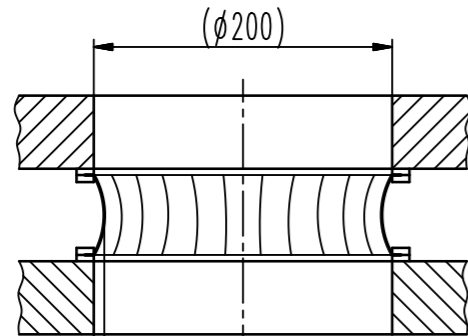

This drawing is the property of VAT.

Revision

Customer number

RF-Passage

1.0 - 2.0

- ▲ Seat side
- Comp. air connection
- ⊕ Electrical connection
- Leak detection port
- Mech. pos. indication
- Position indicator
- ⊕ Required for dismantling
- ⊕ Emergency actuation
- ⊕ For attachment
- ⊕ Bake-out area
- ⊕ Differential pumping port

RF all-metal gate valve

VAT Vakuumentile AG  
 CH-9469 Haag, Switzerland  
 Tel ++41 81 7716161 Fax ++41 81 7714830

Rev.-Date: 03.05.10  
 Visa: DUM

Series	471	Ordering No.	47146-CE44-0001
Projection E		DN	200
		Flange	CF-F m
Dimensional Drawing			445075
		Rev.	