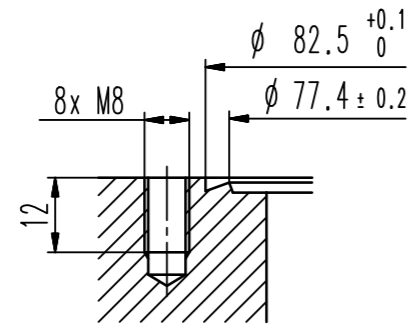

This drawing is the property of VAT.

Revision

Customer number

Detail X

G1/8" 4-8 bar
(USA 1/8" NPT)
 B

RF-Passage

- Seat side
- Comp. air connection
- Electrical connection
- Leak detection port
- Mech. pos. indication
- Position indicator
- Required for dismantling
- Emergency actuation
- For attachment
- Bake-out area
- Differential pumping port

47236-CE44-0001

Projection E

DN

63

Flange

CF-F m

Dimensional Drawing

208129