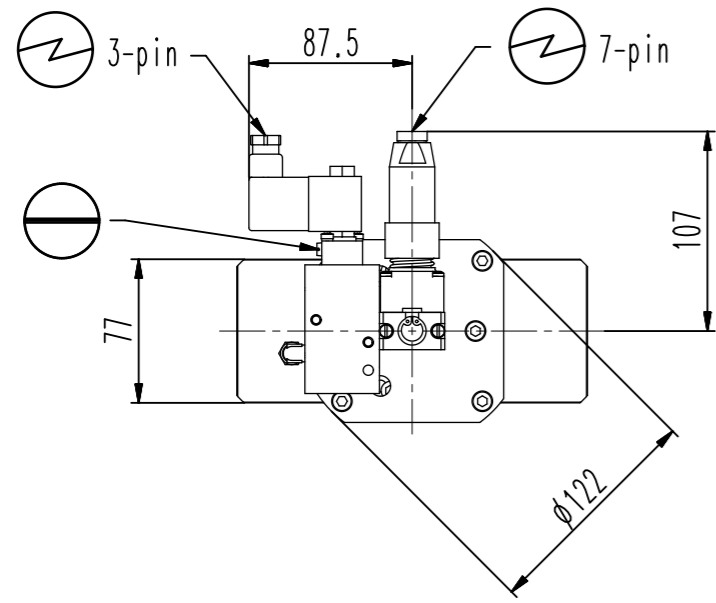

This drawing is the property of VAT.

Revision

Customer number

Detail X

G1/8" 4-8 bar
(USA 1/8" NPT)
 B

RF-Passage

- Seat side
- Comp. air connection
- Electrical connection
- Leak detection port
- Mech. pos. indication
- Position indicator
- Required for dismantling
- Emergency actuation
- For attachment
- Bake-out area
- Differential pumping port

47236-CE44-0001

Projection E

DN

63

Flange

CF-F m

Dimensional Drawing

208129