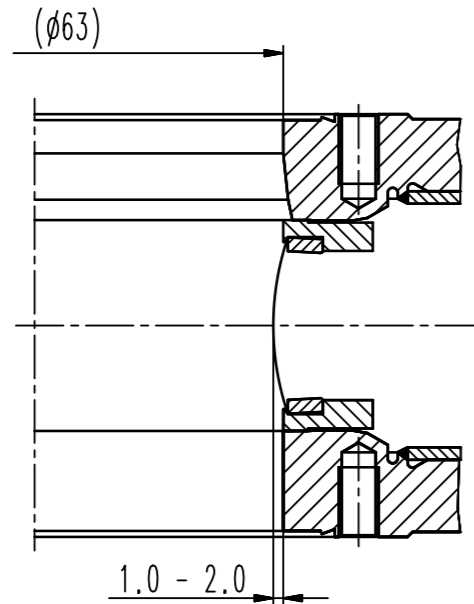

This drawing is the property of VAT.

Revision

Customer number

Detail X

G1/8" 4-8 bar
(USA 1/8" NPT)
 B

RF-Passage

- Seat side
- Comp. air connection
- Electrical connection
- Leak detection port
- Mech. pos. indication
- Position indicator
- Required for dismantling
- Emergency actuation
- For attachment
- Bake-out area
- Differential pumping port

47236-CE44-0001

Projection E

DN

63

Flange

CF-F m

Dimensional Drawing

208129