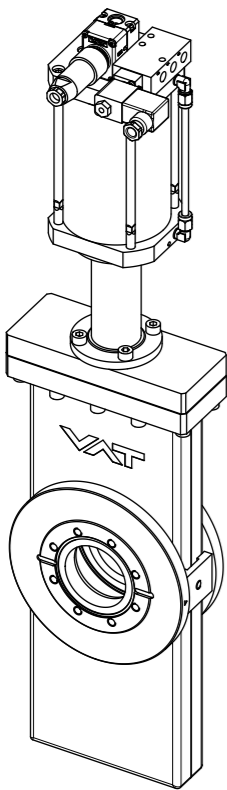

This drawing is the property of VAT.

Revision

Customer number

Detail X

G1/8" 4-8 bar
(USA 1/8" NPT)
 B

RF-Passage

- Seat side
- Comp. air connection
- Electrical connection
- Leak detection port
- Mech. pos. indication
- Position indicator
- Required for dismantling
- Emergency actuation
- For attachment
- Bake-out area
- Differential pumping port

47236-CE44-0001

Projection E

DN

63

Flange

CF-F m

Dimensional Drawing

208129