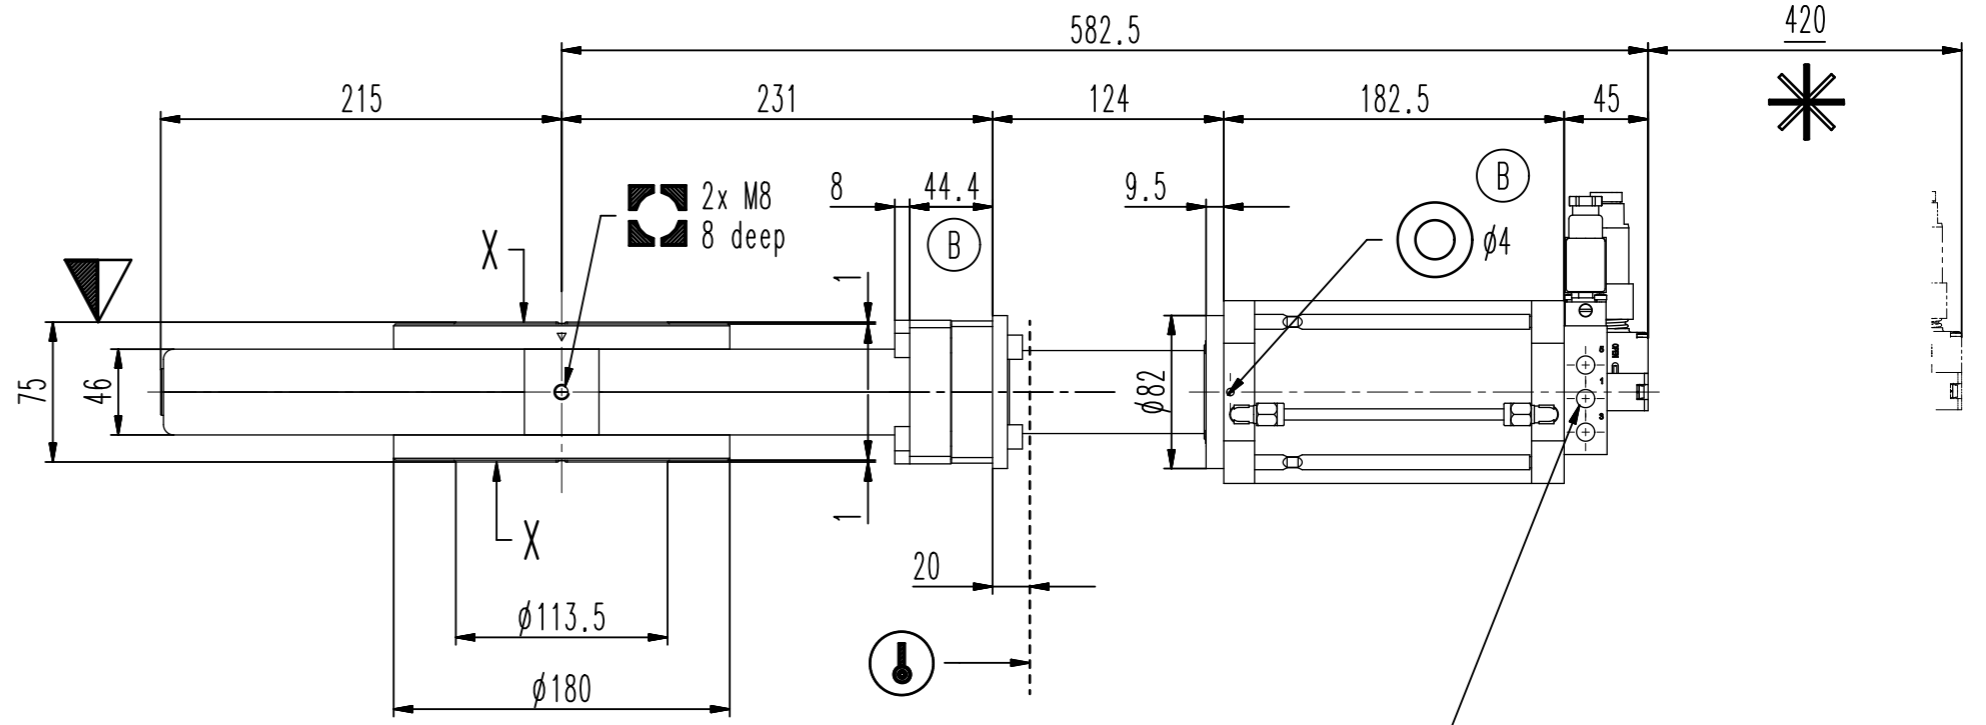

This drawing is the property of VAT.

Revision

Customer number

Detail X

G1/8" 4-8 bar
(USA 1/8" NPT)
 B

RF-Passage

- Seat side
- Comp. air connection
- Electrical connection
- Leak detection port
- Mech. pos. indication
- Position indicator
- Required for dismantling
- Emergency actuation
- For attachment
- Bake-out area
- Differential pumping port

47236-CE44-0001

Projection E

DN

63

Flange

CF-F m

Dimensional Drawing

208129