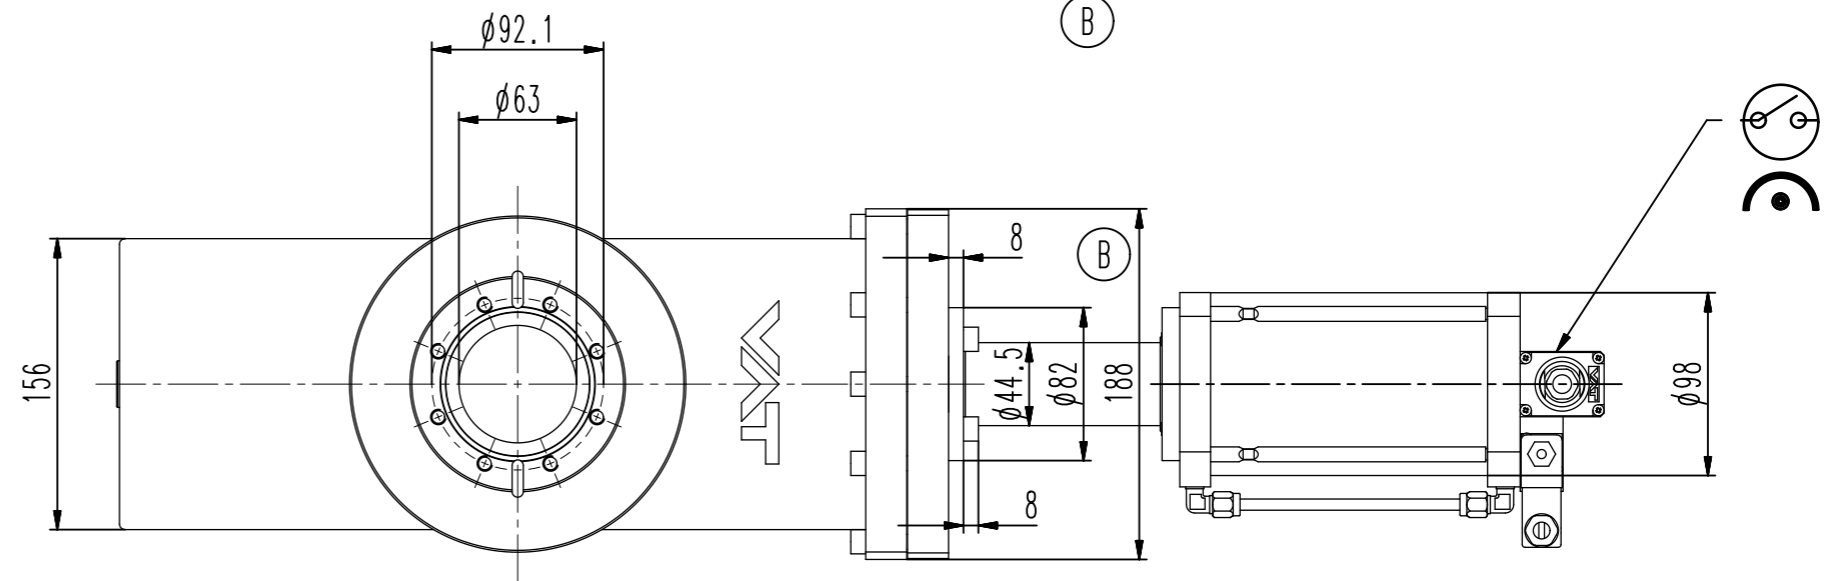

This drawing is the property of VAT.

Revision

Customer number

Detail X

G1/8" 4-8 bar
(USA 1/8" NPT)
 B

RF-Passage

- Seat side
- Comp. air connection
- Electrical connection
- Leak detection port
- Mech. pos. indication
- Position indicator
- Required for dismantling
- Emergency actuation
- For attachment
- Bake-out area
- Differential pumping port

47236-CE44-0001

Projection E

DN

63

Flange

CF-F m

Dimensional Drawing

208129