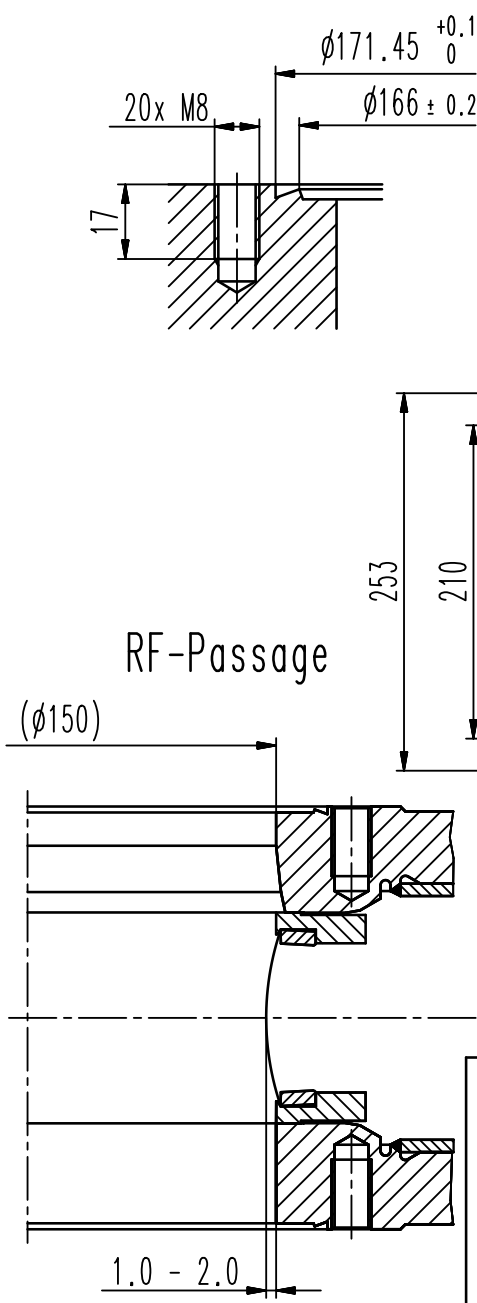

This drawing is the property of VAT.

Revision

Customer number

Detail X

- ▼ Seat side
- Comp. air connection
- Electrical connection
- Leak detection port
- Mech. pos. indication
- Position indicator
- Required for dismantling
- Emergency actuation
- For attachment
- Bake-out area
- Differential pumping port

RF all-metal gate valve

VAT Vakuumentile AG
 CH-9469 Haag, Switzerland
 Tel ++41 81 7716161 Fax ++41 81 7714830

Rev.-Date: 07.03.16
 Visa: KEJ

Series	472	Ordering No.	47244-CE44-0001
Projection E	DN	Flange	CF-F m
Dimensional Drawing	160	207013	Rev. A