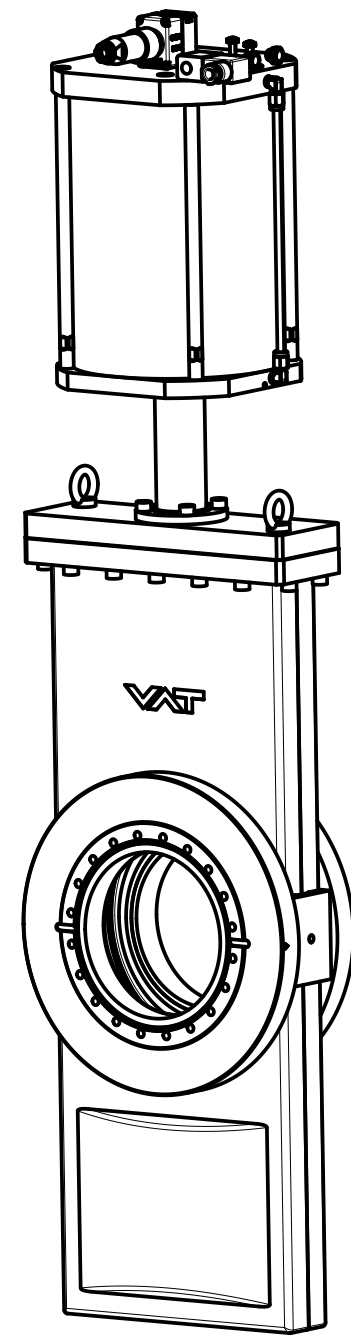

This drawing is the property of VAT.

Revision

Customer number

Detail X

- ▼ Seat side
- Comp. air connection
- Electrical connection
- Leak detection port
- Mech. pos. indication
- Position indicator
- Required for dismantling
- Emergency actuation
- For attachment
- Bake-out area
- Differential pumping port

RF all-metal gate valve

VAT Vakuumentile AG
 CH-9469 Haag, Switzerland
 Tel ++41 81 7716161 Fax ++41 81 7714830

Rev.-Date: 07.03.16
 Visa: KEJ

Series	472	Ordering No.	47244-CE44-0001
Projection E	DN	Flange	CF-F m
Dimensional Drawing	160	207013	Rev. A