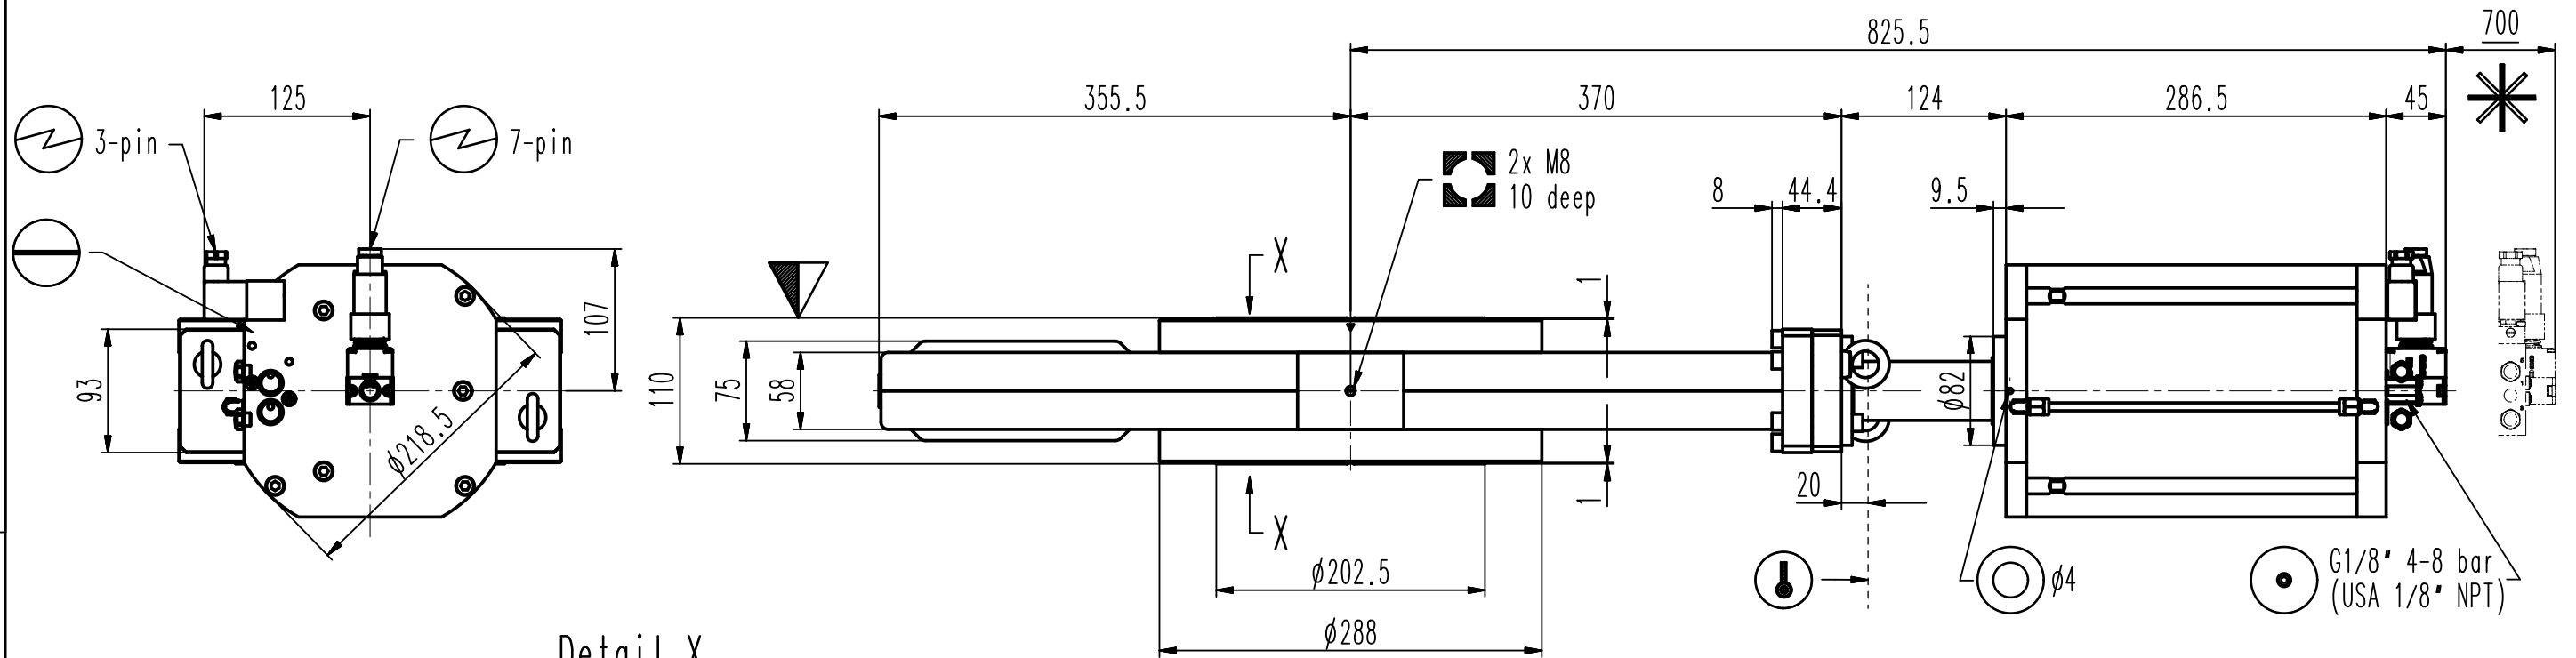

This drawing is the property of VAT.

Revision

Customer number

Detail X

- ▼ Seat side
- Comp. air connection
- Electrical connection
- Leak detection port
- Mech. pos. indication
- Position indicator
- Required for dismantling
- Emergency actuation
- For attachment
- Bake-out area
- Differential pumping port