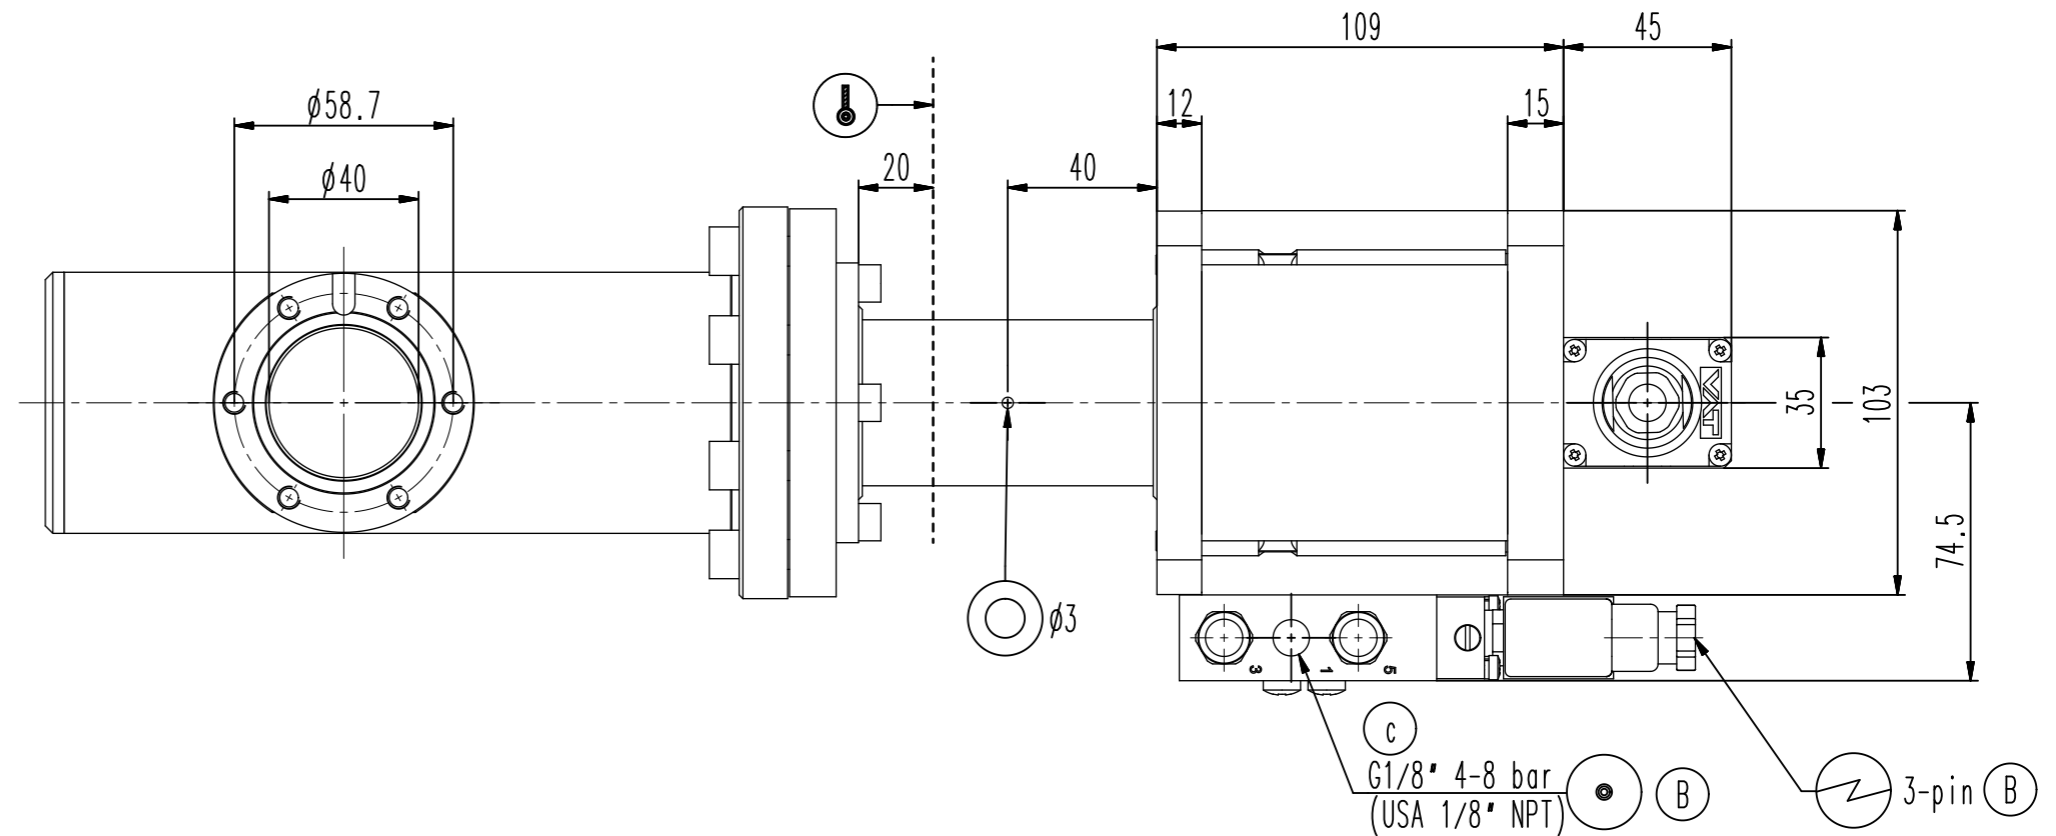

This drawing is the property of VAT.

Revision

Customer number

- ▼ Seat side
- ⊙ Comp. air connection
- ⊙ Electrical connection
- ⊙ Leak detection port
- ⊙ Mech. pos. indication
- ⊙ Position indicator
- ⊙ Required for dismantling
- ⊙ Emergency actuation
- ⊙ For attachment
- ⊙ Bake-out area
- ⊙ Differential pumping port

48132-CE44-0002

Projection E

DN

40

Flange

CF-F m

Dimensional Drawing

79043