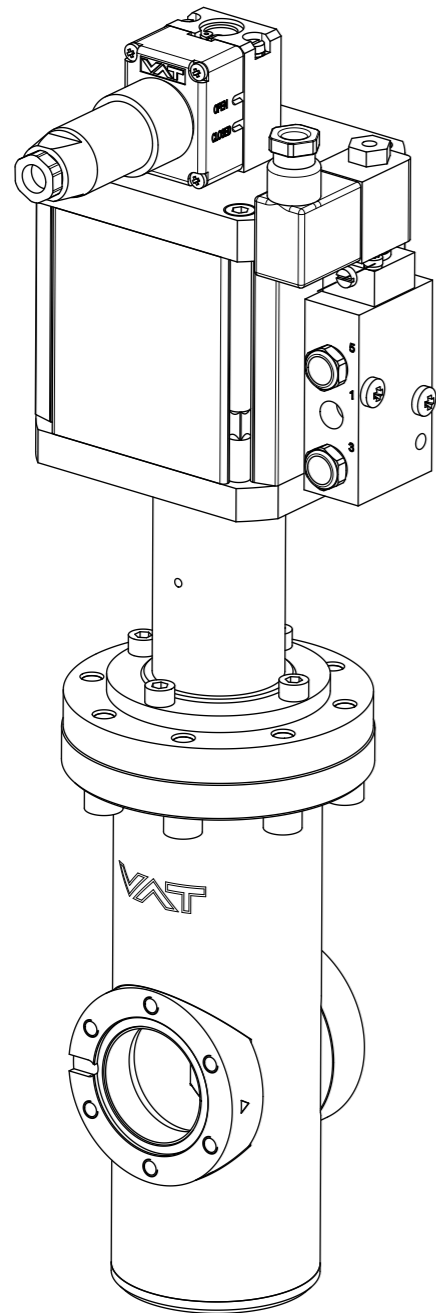

This drawing is the property of VAT.

Revision

Customer number

- ▼ Seat side
- ⊙ Comp. air connection
- ⊙ Electrical connection
- ⊙ Leak detection port
- ⊙ Mech. pos. indication
- ⊙ Position indicator
- ⊙ Required for dismantling
- ⊙ Emergency actuation
- ⊙ For attachment
- ⊙ Bake-out area
- ⊙ Differential pumping port

48132-CE44-0002

Projection E

DN

40

Flange

CF-F m

Dimensional Drawing

79043