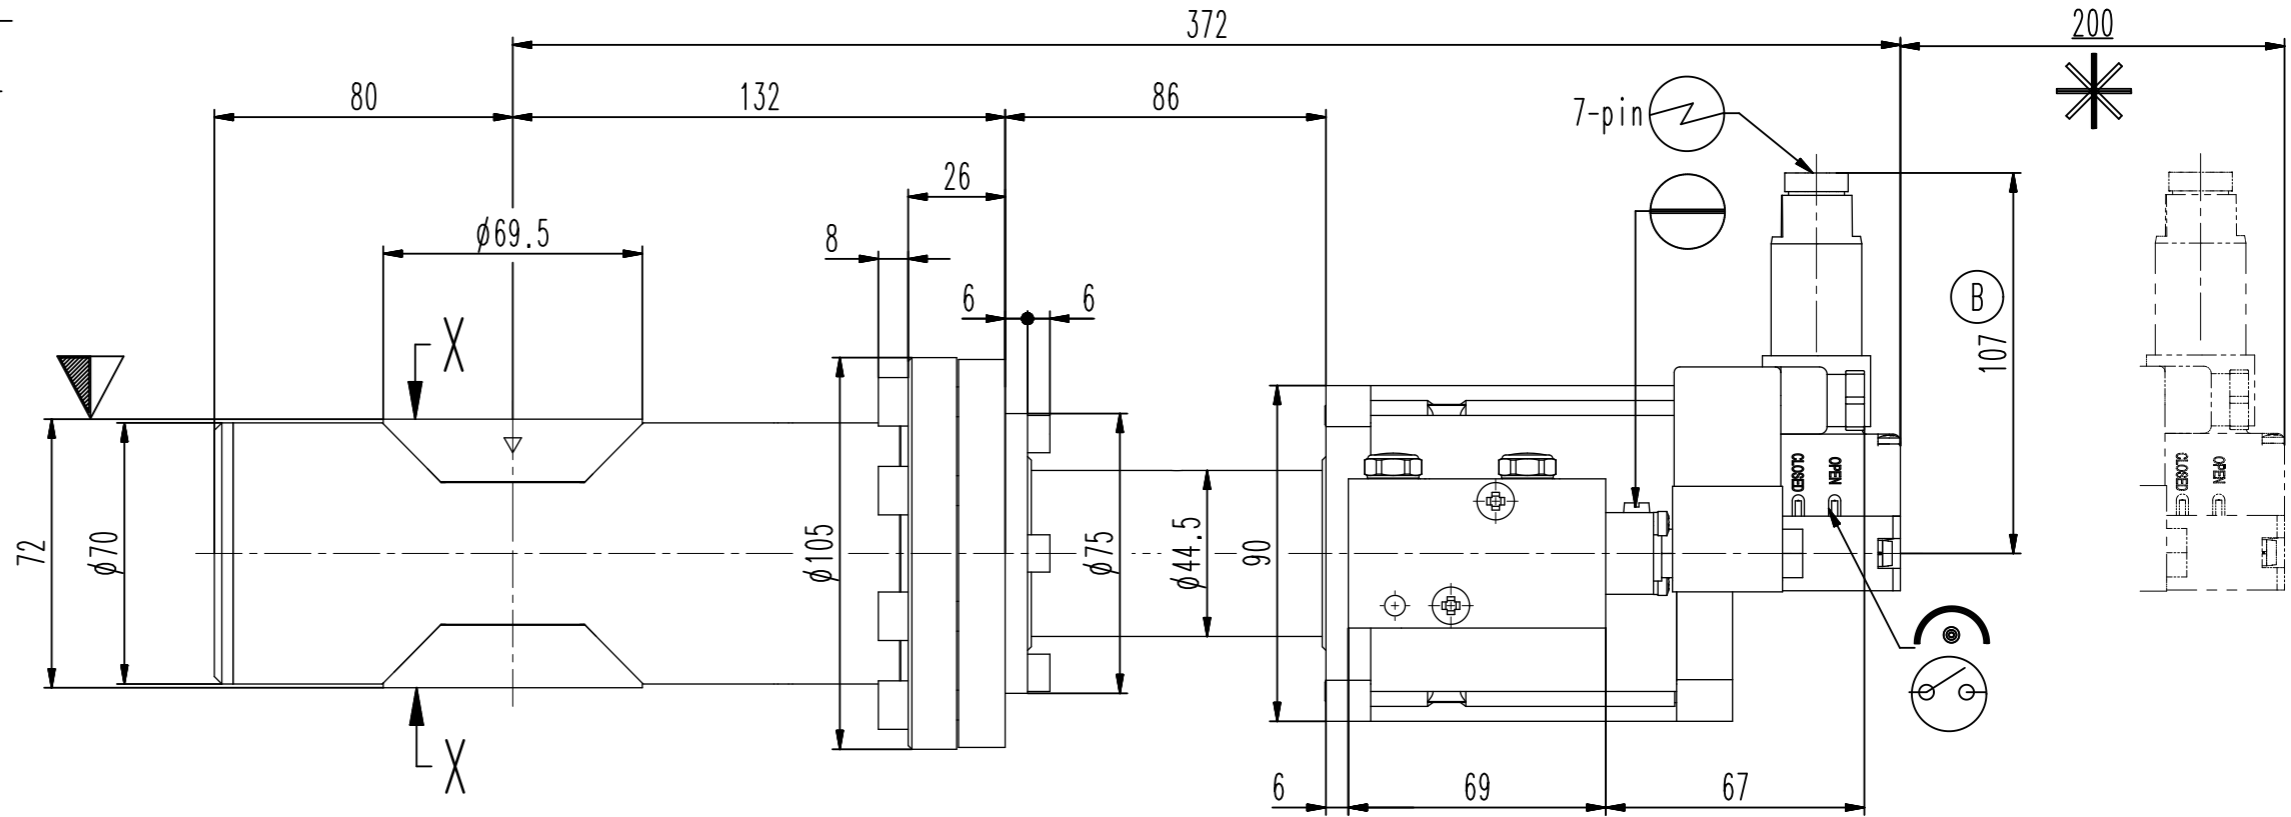

This drawing is the property of VAT.

Revision

Customer number

- ▼ Seat side
- ⊙ Comp. air connection
- ⊙ Electrical connection
- ⊙ Leak detection port
- ⊙ Mech. pos. indication
- ⊙ Position indicator
- ⊙ Required for dismantling
- ⊙ Emergency actuation
- ⊙ For attachment
- ⊙ Bake-out area
- ⊙ Differential pumping port

48132-CE44-0002

Projection E

DN

40

Flange

CF-F m

Dimensional Drawing

79043