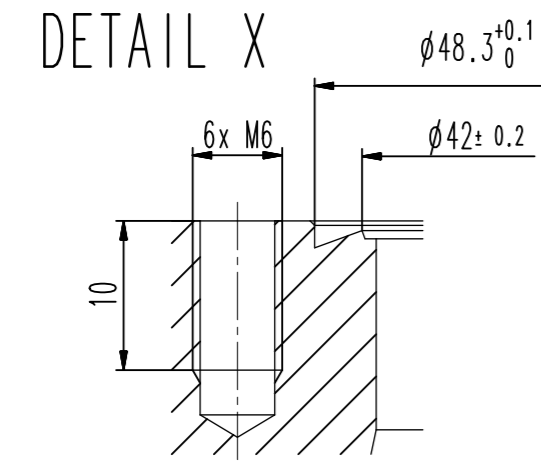

This drawing is the property of VAT.

Revision

Customer number

- ▼ Seat side
- ⊙ Comp. air connection
- ⊙ Electrical connection
- ⊙ Leak detection port
- ⊙ Mech. pos. indication
- ⊙ Position indicator
- ⊙ Required for dismantling
- ⊙ Emergency actuation
- ⊙ For attachment
- ⊙ Bake-out area
- ⊙ Differential pumping port

48132-CE44-0002

Projection E

DN

40

Flange

CF-F m

Dimensional Drawing

79043