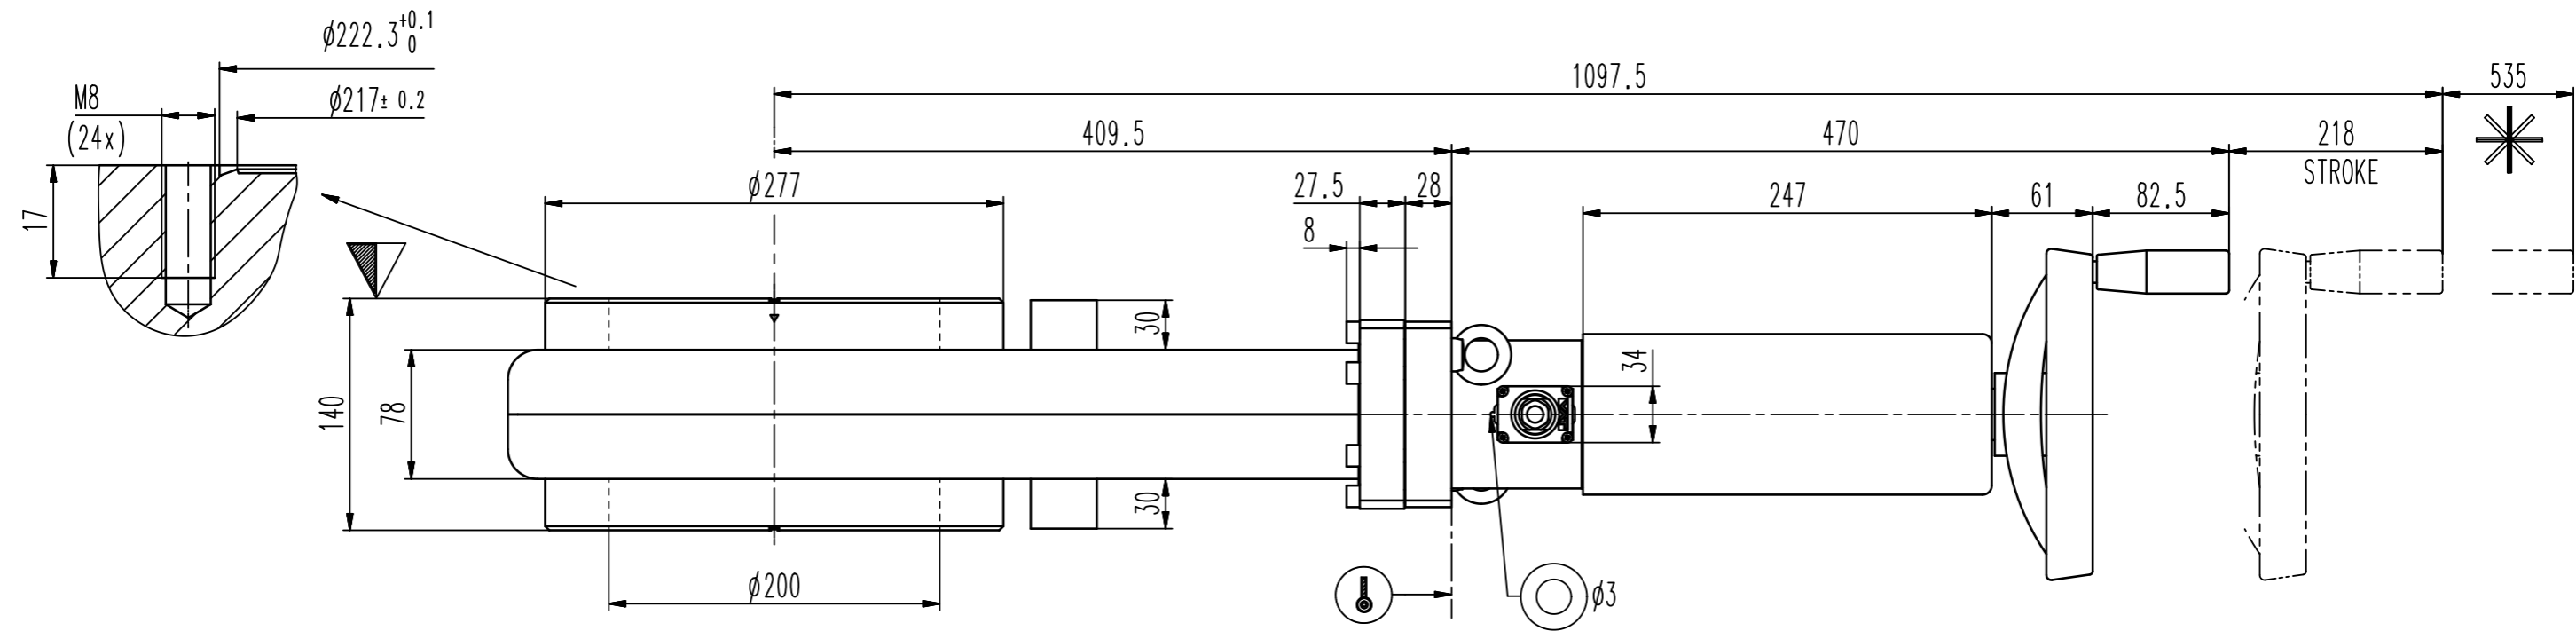

This drawing is the property of VAT.

Revision

Customer number

- ▼ Seat side
- ⊙ Comp. air connection
- ⊙ Electrical connection
- ⊙ Leak detection port
- ⊙ Mech. pos. indication
- ⊙ Position indicator
- ⊙ Required for dismantling
- ⊙ Emergency actuation
- ⊙ For attachment
- ⊙ Bake-out area
- ⊙ Differential pumping port

All-metal gate valve

VAT Vakuumventile AG
 CH-9469 Haag, Switzerland
 Tel ++41 81 7716161 Fax ++41 81 7714830

Date: 27.04.10
 Name: MAT

Series	481	Ordering No.	48146-CE08-0003
Projection E	DN	Flange	
	200	CF-F m	
Dimensional Drawing	444519	Rev.	