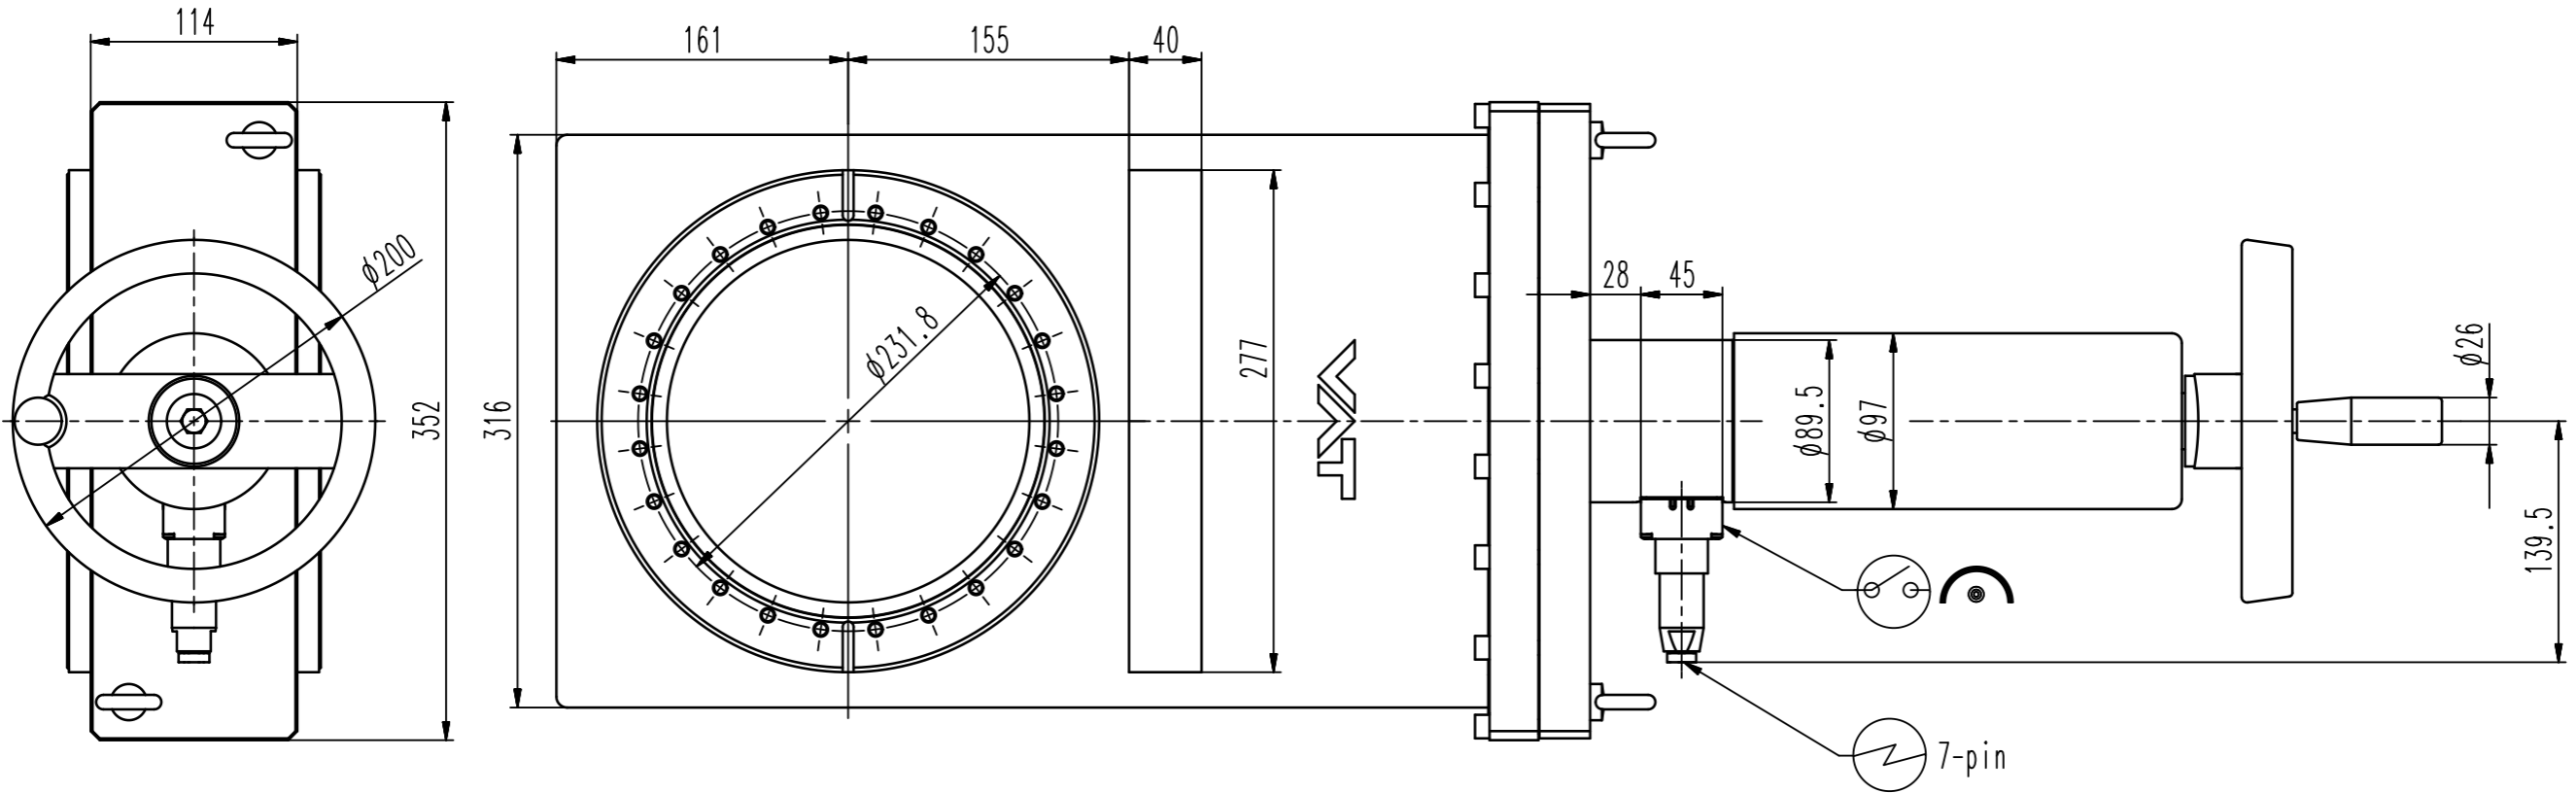

This drawing is the property of VAT.

Revision

Customer number

- ▼ Seat side
- ⊙ Comp. air connection
- ⊙ Electrical connection
- ⊙ Leak detection port
- ⊙ Mech. pos. indication
- ⊙ Position indicator
- ⊙ Required for dismantling
- ⊙ Emergency actuation
- ⊙ For attachment
- ⊙ Bake-out area
- ⊙ Differential pumping port

All-metal gate valve

VAT Vakuumventile AG
 CH-9469 Haag, Switzerland
 Tel ++41 81 7716161 Fax ++41 81 7714830

Date: 27.04.10
 Name: MAT

Series	481	Ordering No.	48146-CE08-0003
Projection E	DN	Flange	
	200	CF-F m	
Dimensional Drawing	444519	Rev.	