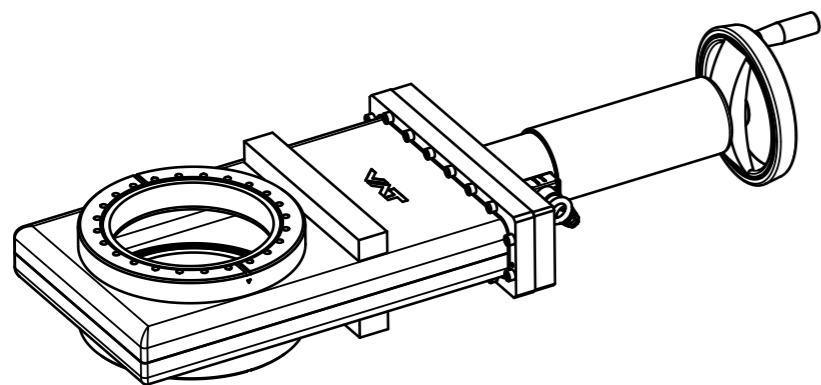

This drawing is the property of VAT.

Revision

Customer number

- ▼ Seat side
- ⊙ Comp. air connection
- ⊙ Electrical connection
- ⊙ Leak detection port
- ⊙ Mech. pos. indication
- ⊙ Position indicator
- ⊙ Required for dismantling
- ⊙ Emergency actuation
- ⊙ For attachment
- ⊙ Bake-out area
- ⊙ Differential pumping port

All-metal gate valve

VAT Vakuumventile AG
 CH-9469 Haag, Switzerland
 Tel ++41 81 7716161 Fax ++41 81 7714830

Date: 27.04.10
 Name: MAT

Series	481	Ordering No.	48146-CE08-0003
Projection E	DN	Flange	
	200	CF-F m	
Dimensional Drawing	444519	Rev.	