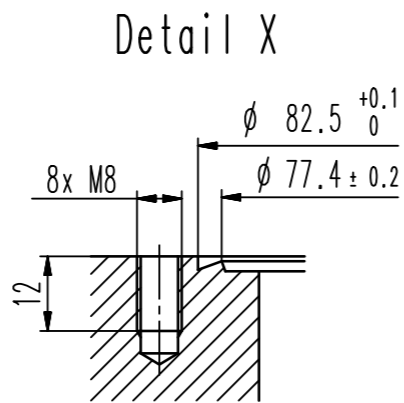

This drawing is the property of VAT.

Revision

Customer number

- ▼ Seat side
- ⊙ Comp. air connection
- ⊙ Electrical connection
- ⊙ Leak detection port
- ⊙ Mech. pos. indication
- ⊙ Position indicator
- ⊙ Required for dismantling
- ⊙ Emergency actuation
- ⊙ For attachment
- ⊙ Bake-out area
- ⊙ Differential pumping port

48236-CE24-0001

Projection E

DN

63

Flange

CF-F m

Dimensional Drawing

221484