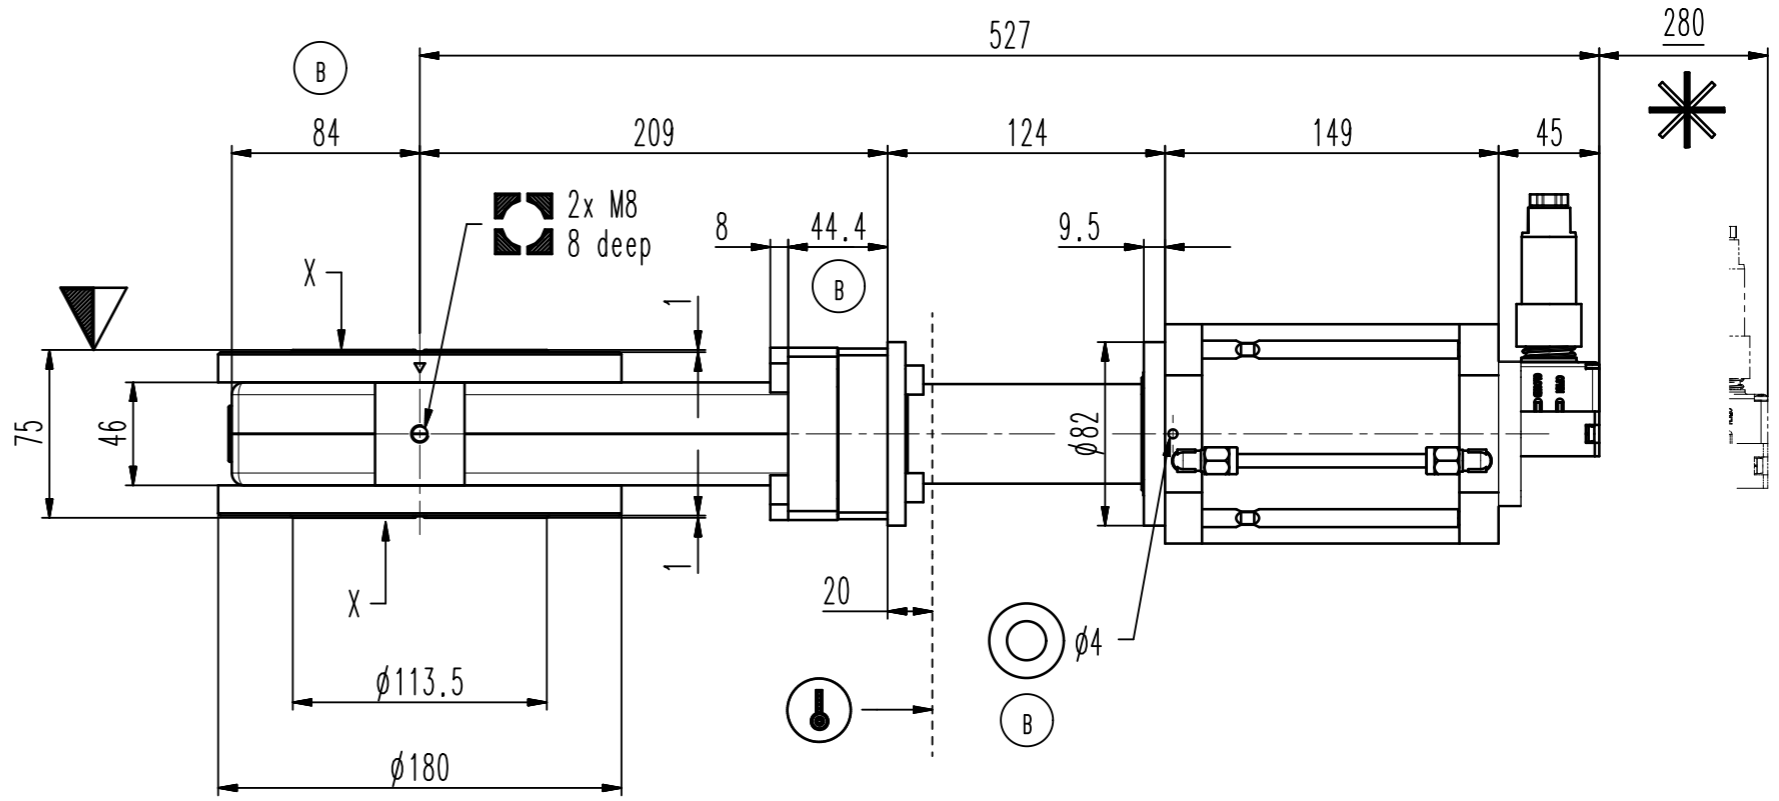

This drawing is the property of VAT.

Revision

Customer number

- ▼ Seat side
- ⊙ Comp. air connection
- ⊙ Electrical connection
- ⊙ Leak detection port
- ⊙ Mech. pos. indication
- ⊙ Position indicator
- ⊙ Required for dismantling
- ⊙ Emergency actuation
- ⊙ For attachment
- ⊙ Bake-out area
- ⊙ Differential pumping port

48236-CE24-0001

Projection E

DN

63

Flange

CF-F m

Dimensional Drawing

221484