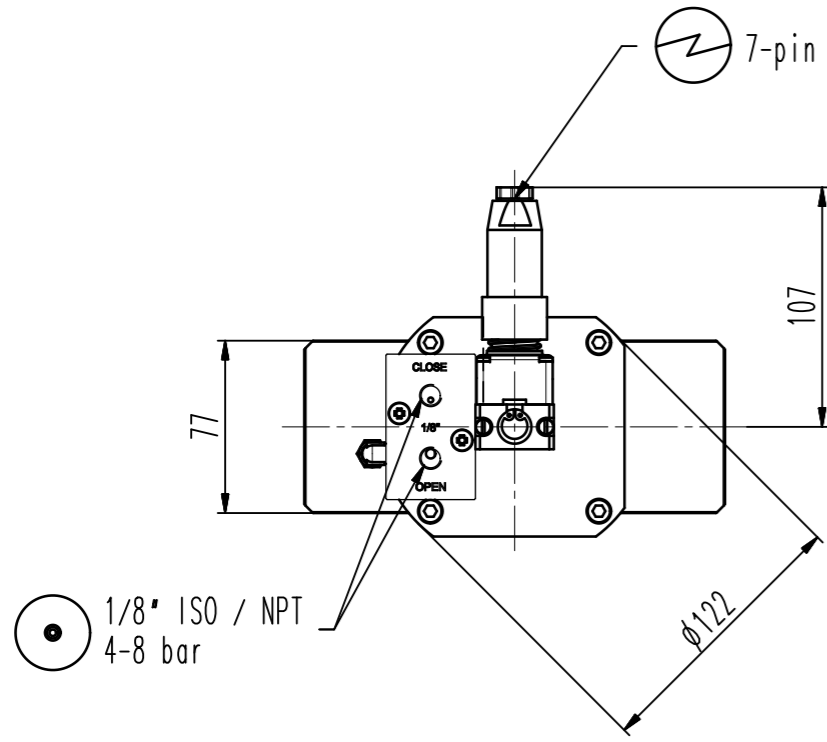

This drawing is the property of VAT.

Revision

Customer number

- ▼ Seat side
- ⊙ Comp. air connection
- ⊙ Electrical connection
- ⊙ Leak detection port
- ⊙ Mech. pos. indication
- ⊙ Position indicator
- ⊙ Required for dismantling
- ⊙ Emergency actuation
- ⊙ For attachment
- ⊙ Bake-out area
- ⊙ Differential pumping port

48236-CE24-0001

Projection E

DN

63

Flange

CF-F m

Dimensional Drawing

221484