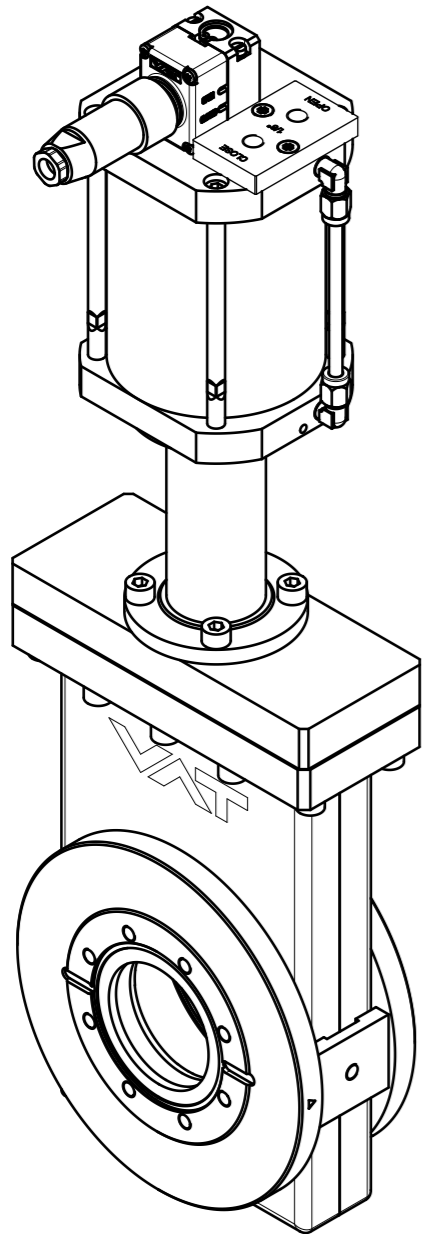

This drawing is the property of VAT.

Revision

Customer number

- ▼ Seat side
- ⊙ Comp. air connection
- ⊙ Electrical connection
- ⊙ Leak detection port
- ⊙ Mech. pos. indication
- ⊙ Position indicator
- ⊙ Required for dismantling
- ⊙ Emergency actuation
- ⊙ For attachment
- ⊙ Bake-out area
- ⊙ Differential pumping port

48236-CE24-0001

Projection E

DN

63

Flange

CF-F m

Dimensional Drawing

221484