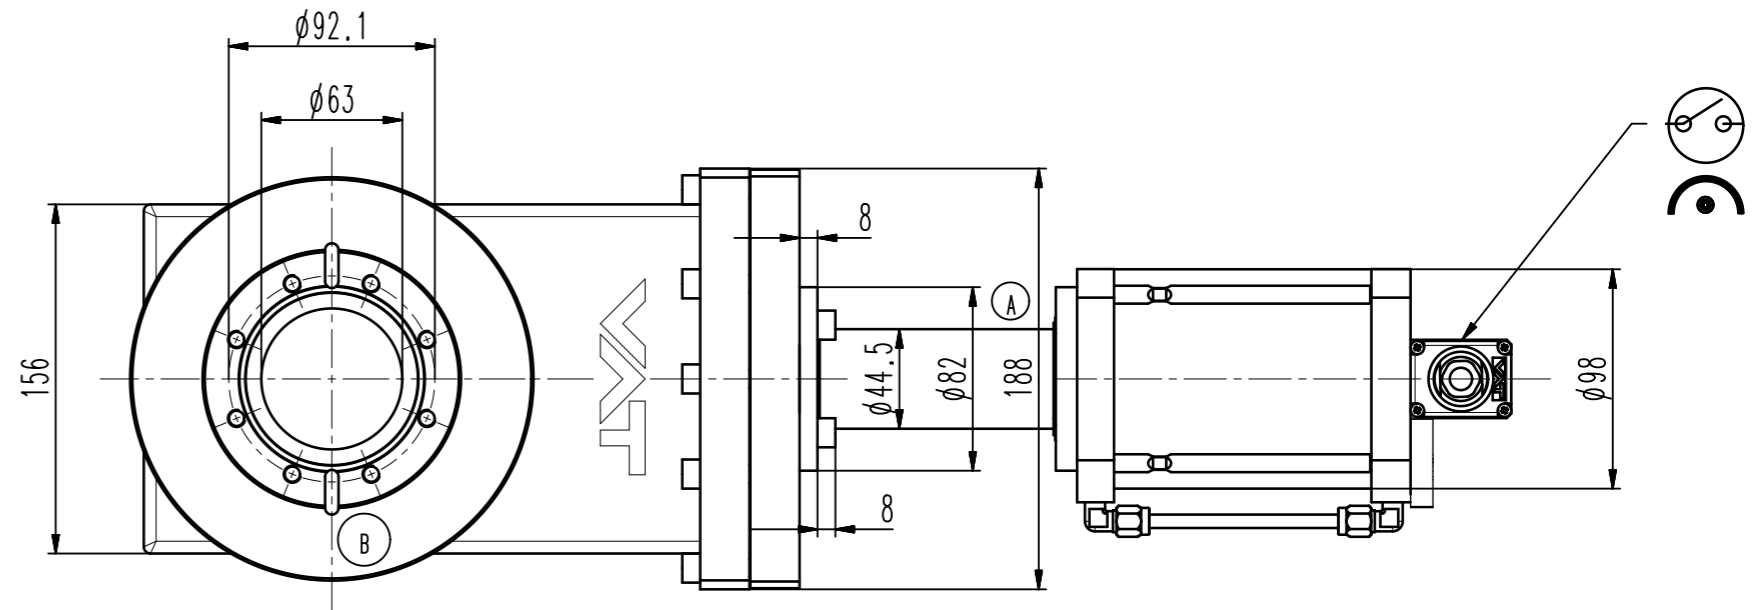

This drawing is the property of VAT.

Revision

Customer number

- ▼ Seat side
- ⊙ Comp. air connection
- ⊙ Electrical connection
- ⊙ Leak detection port
- ⊙ Mech. pos. indication
- ⊙ Position indicator
- ⊙ Required for dismantling
- ⊙ Emergency actuation
- ⊙ For attachment
- ⊙ Bake-out area
- ⊙ Differential pumping port

48236-CE24-0001

Projection E

DN

63

Flange

CF-F m

Dimensional Drawing

221484