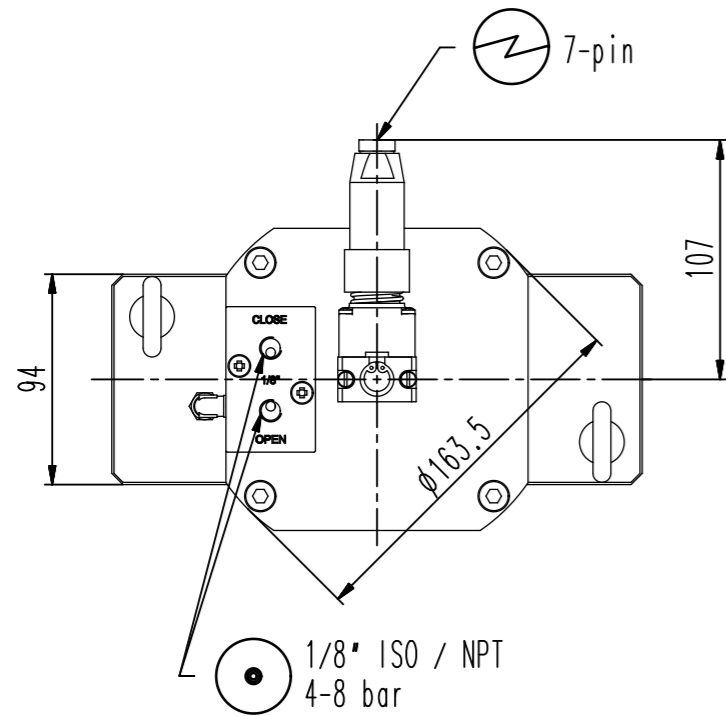

This drawing is the property of VAT.

Revision

Customer number

Detail X

- Seat side
- Comp. air connection
- Electrical connection
- Leak detection port
- Mech. pos. indication
- Position indicator
- Required for dismantling
- Emergency actuation
- For attachment
- Bake-out area
- Differential pumping port

48240-CE72-0002

Projection E

DN

100

Flange

CF-F m

Dimensional Drawing

400589