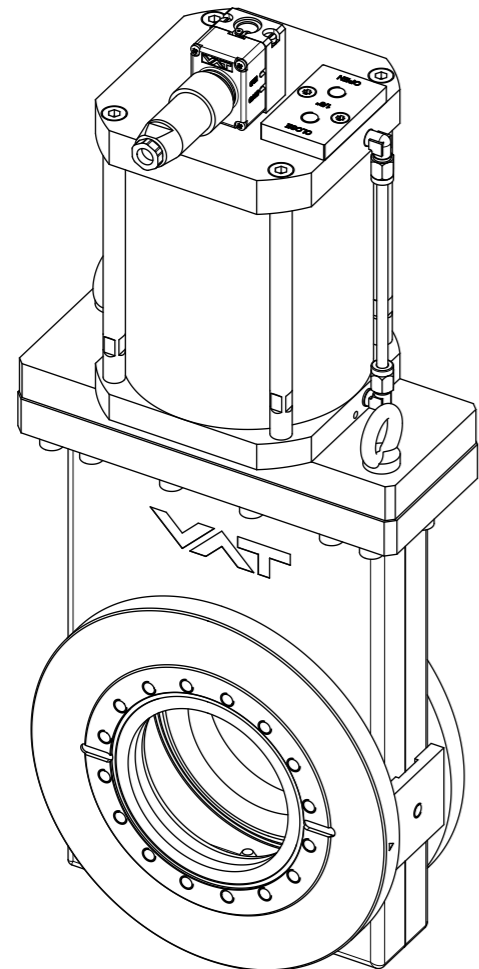

This drawing is the property of VAT.

Revision

Customer number

Detail X

- Seat side
- Comp. air connection
- Electrical connection
- Leak detection port
- Mech. pos. indication
- Position indicator
- Required for dismantling
- Emergency actuation
- For attachment
- Bake-out area
- Differential pumping port

48240-CE72-0002

Projection E

DN

100

Flange

CF-F m

Dimensional Drawing

400589