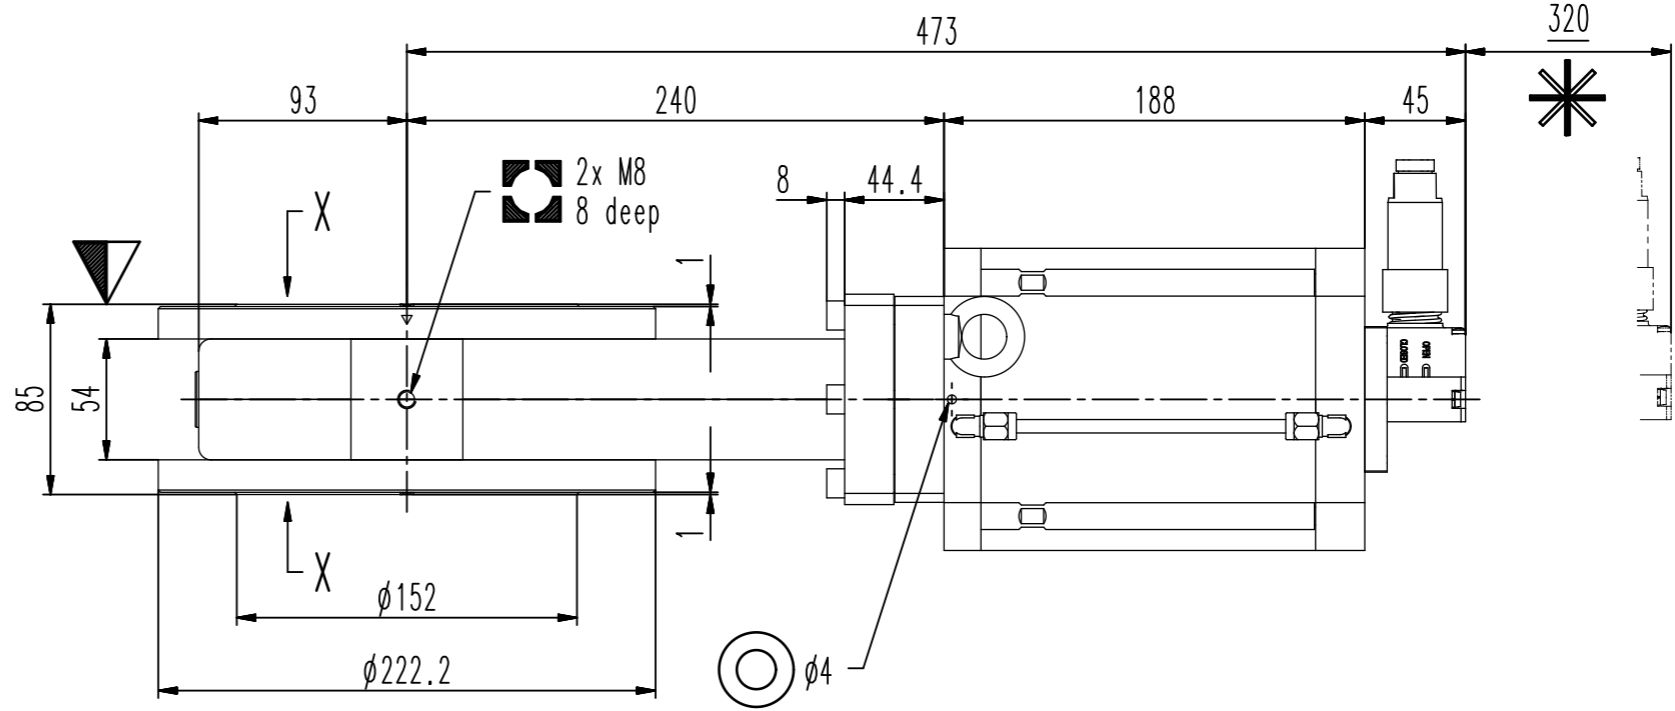

This drawing is the property of VAT.

Revision

Customer number

Detail X

- Seat side
- Comp. air connection
- Electrical connection
- Leak detection port
- Mech. pos. indication
- Position indicator
- Required for dismantling
- Emergency actuation
- For attachment
- Bake-out area
- Differential pumping port

48240-CE72-0002

Projection E

DN

100

Flange

CF-F m

Dimensional Drawing

400589