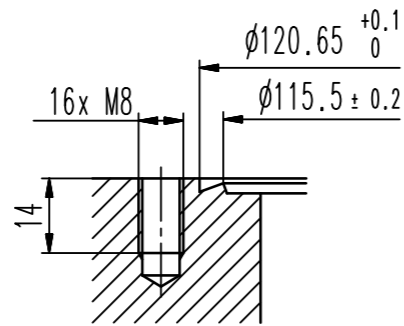

This drawing is the property of VAT.

Revision

Customer number

Detail X

- Seat side
- Comp. air connection
- Electrical connection
- Leak detection port
- Mech. pos. indication
- Position indicator
- Required for dismantling
- Emergency actuation
- For attachment
- Bake-out area
- Differential pumping port

48240-CE72-0002

Projection E

DN

100

Flange

CF-F m

Dimensional Drawing

400589