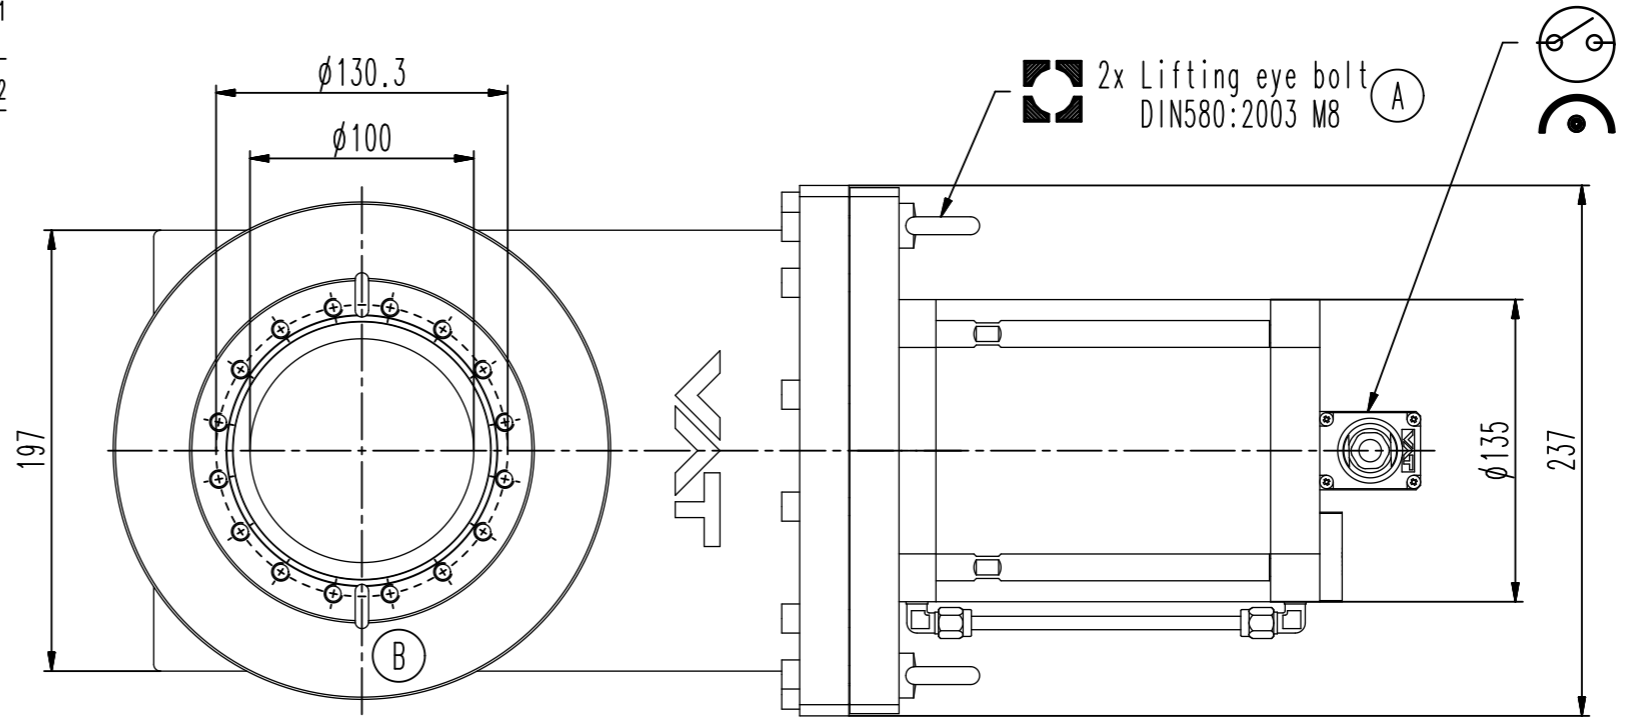

This drawing is the property of VAT.

Revision

Customer number

Detail X

- Seat side
- Comp. air connection
- Electrical connection
- Leak detection port
- Mech. pos. indication
- Position indicator
- Required for dismantling
- Emergency actuation
- For attachment
- Bake-out area
- Differential pumping port

48240-CE72-0002

Projection E

DN

100

Flange

CF-F m

Dimensional Drawing

400589