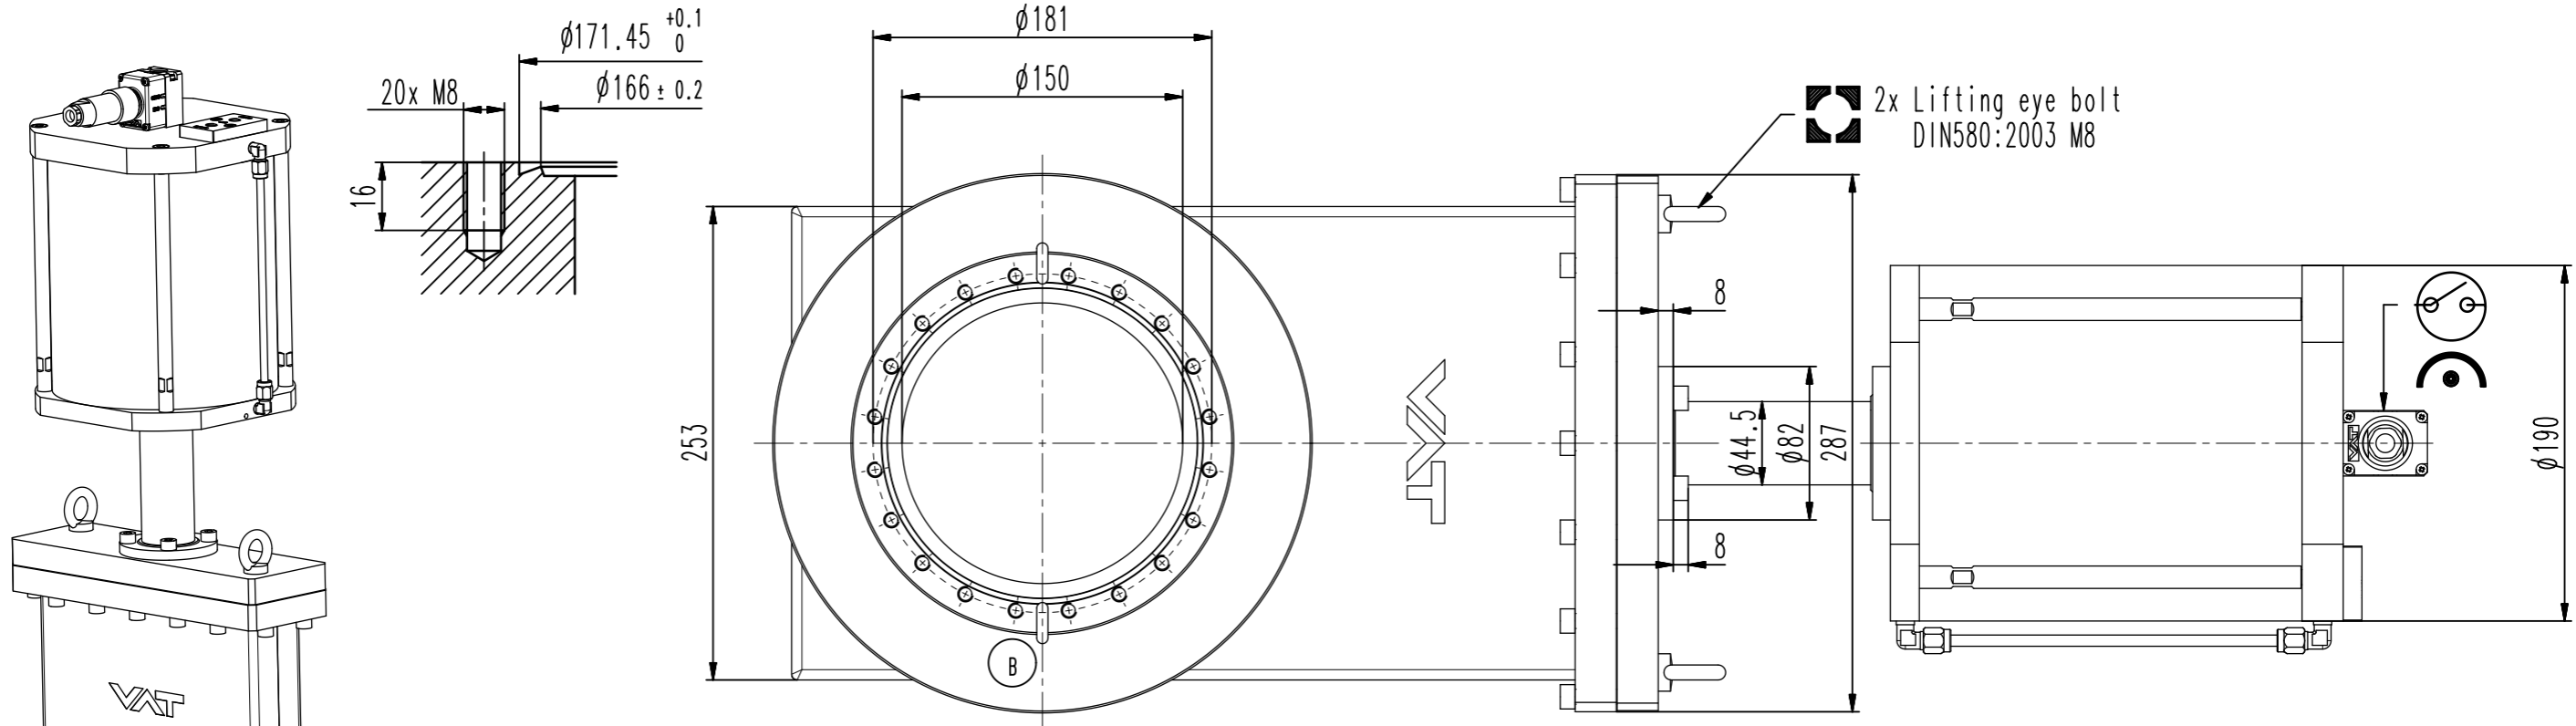

This drawing is the property of VAT.

Revision

Customer number

Detail X

- ▼ Seat side
- ⊙ Comp. air connection
- ⊙ Electrical connection
- ⊙ Leak detection port
- ⊙ Mech. pos. indication
- ⊙ Position indicator
- ⊙ Required for dismantling
- ⊙ Emergency actuation
- ⊙ For attachment
- ⊙ Bake-out area
- ⊙ Differential pumping port

48244-CE24-0001

Projection E

DN

160

Flange

CF-F m

Dimensional
Drawing

251428