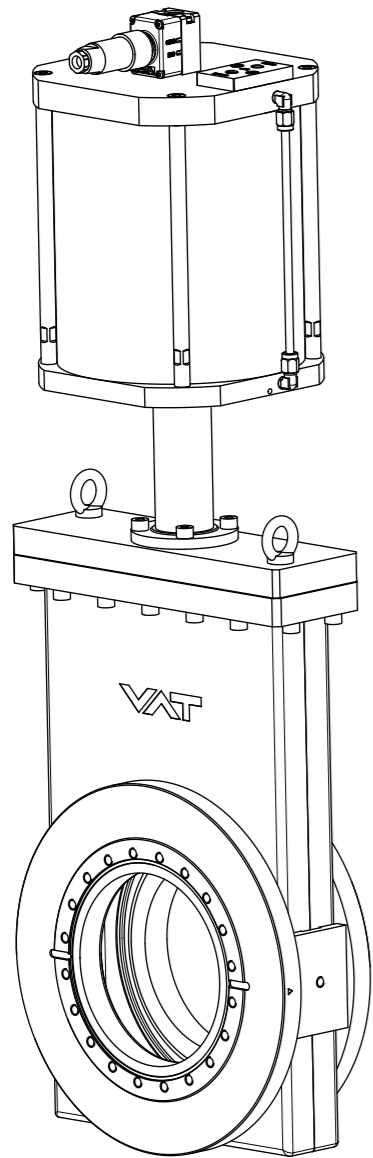

This drawing is the property of VAT.

Revision

Customer number

Detail X

- ▼ Seat side
- ⊙ Comp. air connection
- ⊙ Electrical connection
- ⊙ Leak detection port
- ⊙ Mech. pos. indication
- ⊙ Position indicator
- ⊙ Required for dismantling
- ⊙ Emergency actuation
- ⊙ For attachment
- ⊙ Bake-out area
- ⊙ Differential pumping port

48244-CE24-0001

Projection E

DN

160

Flange

CF-F m

Dimensional
Drawing

251428