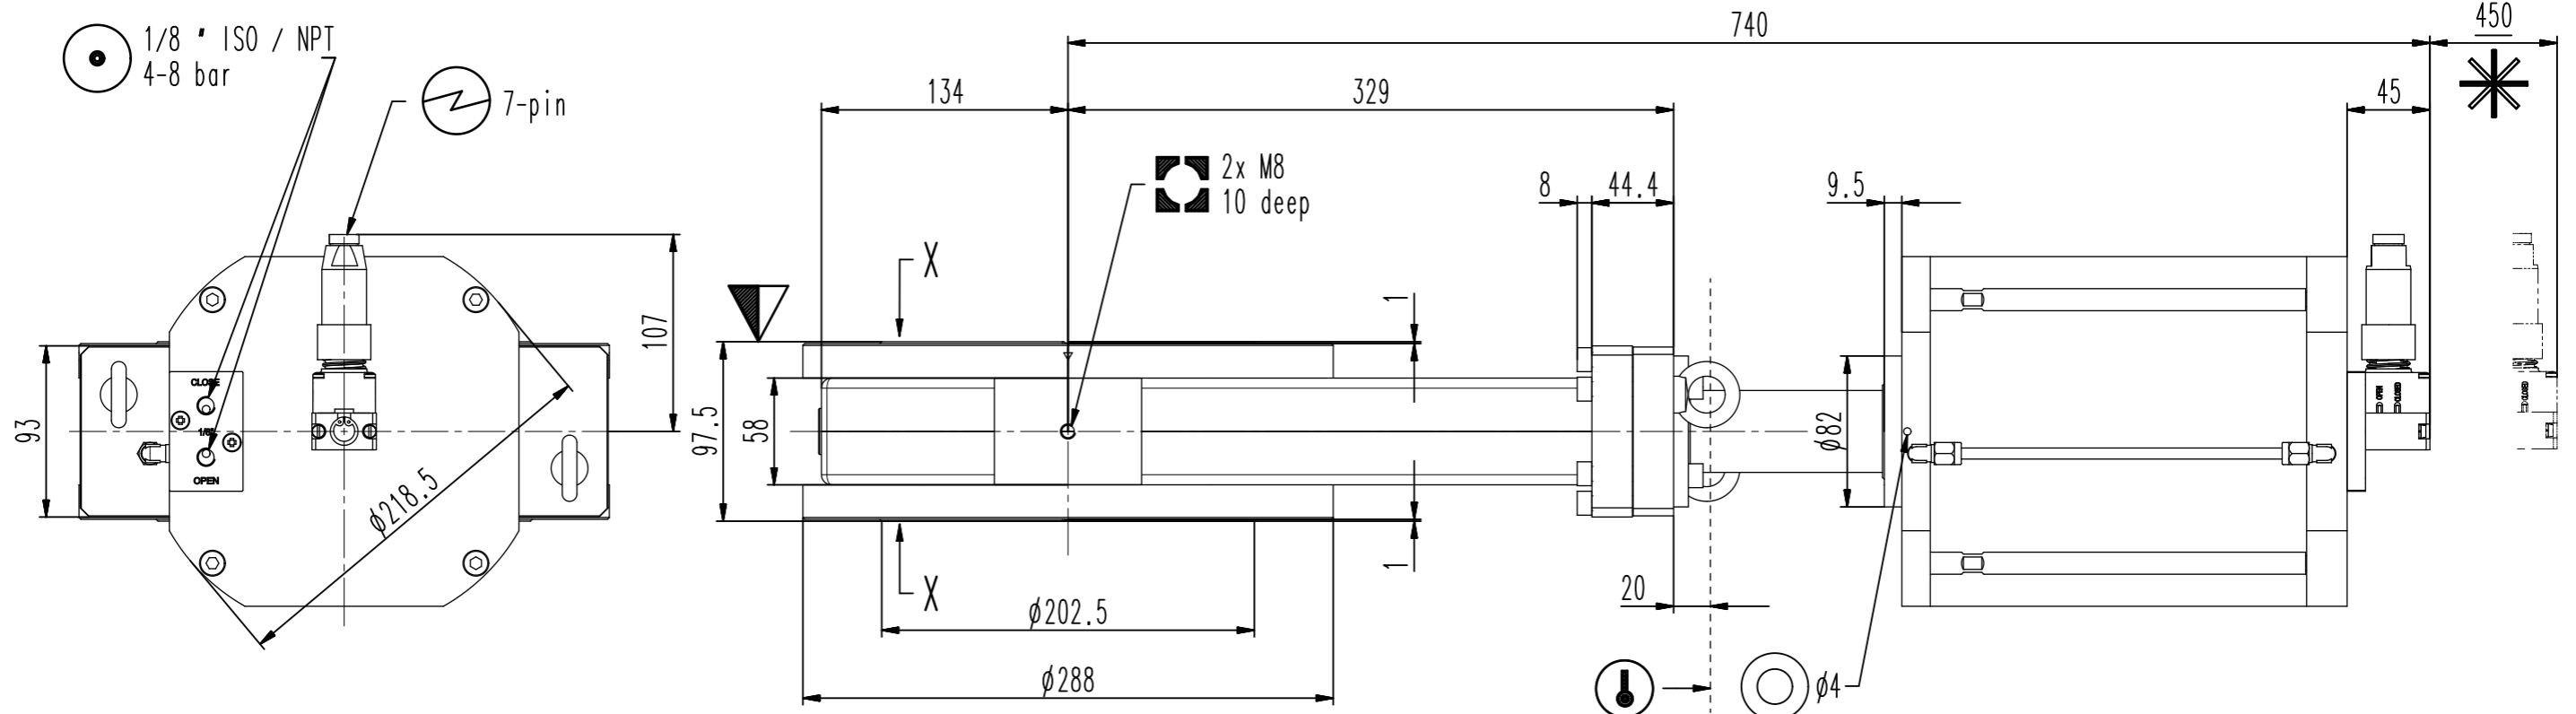

This drawing is the property of VAT.

Revision

Customer number

Detail X

- ▼ Seat side
- ⊙ Comp. air connection
- ⊙ Electrical connection
- ⊙ Leak detection port
- ⊙ Mech. pos. indication
- ⊙ Position indicator
- ⊙ Required for dismantling
- ⊙ Emergency actuation
- ⊙ For attachment
- ⊙ Bake-out area
- ⊙ Differential pumping port

48244-CE24-0001

Projection E

DN

160

Flange

CF-F m

Dimensional
Drawing

251428