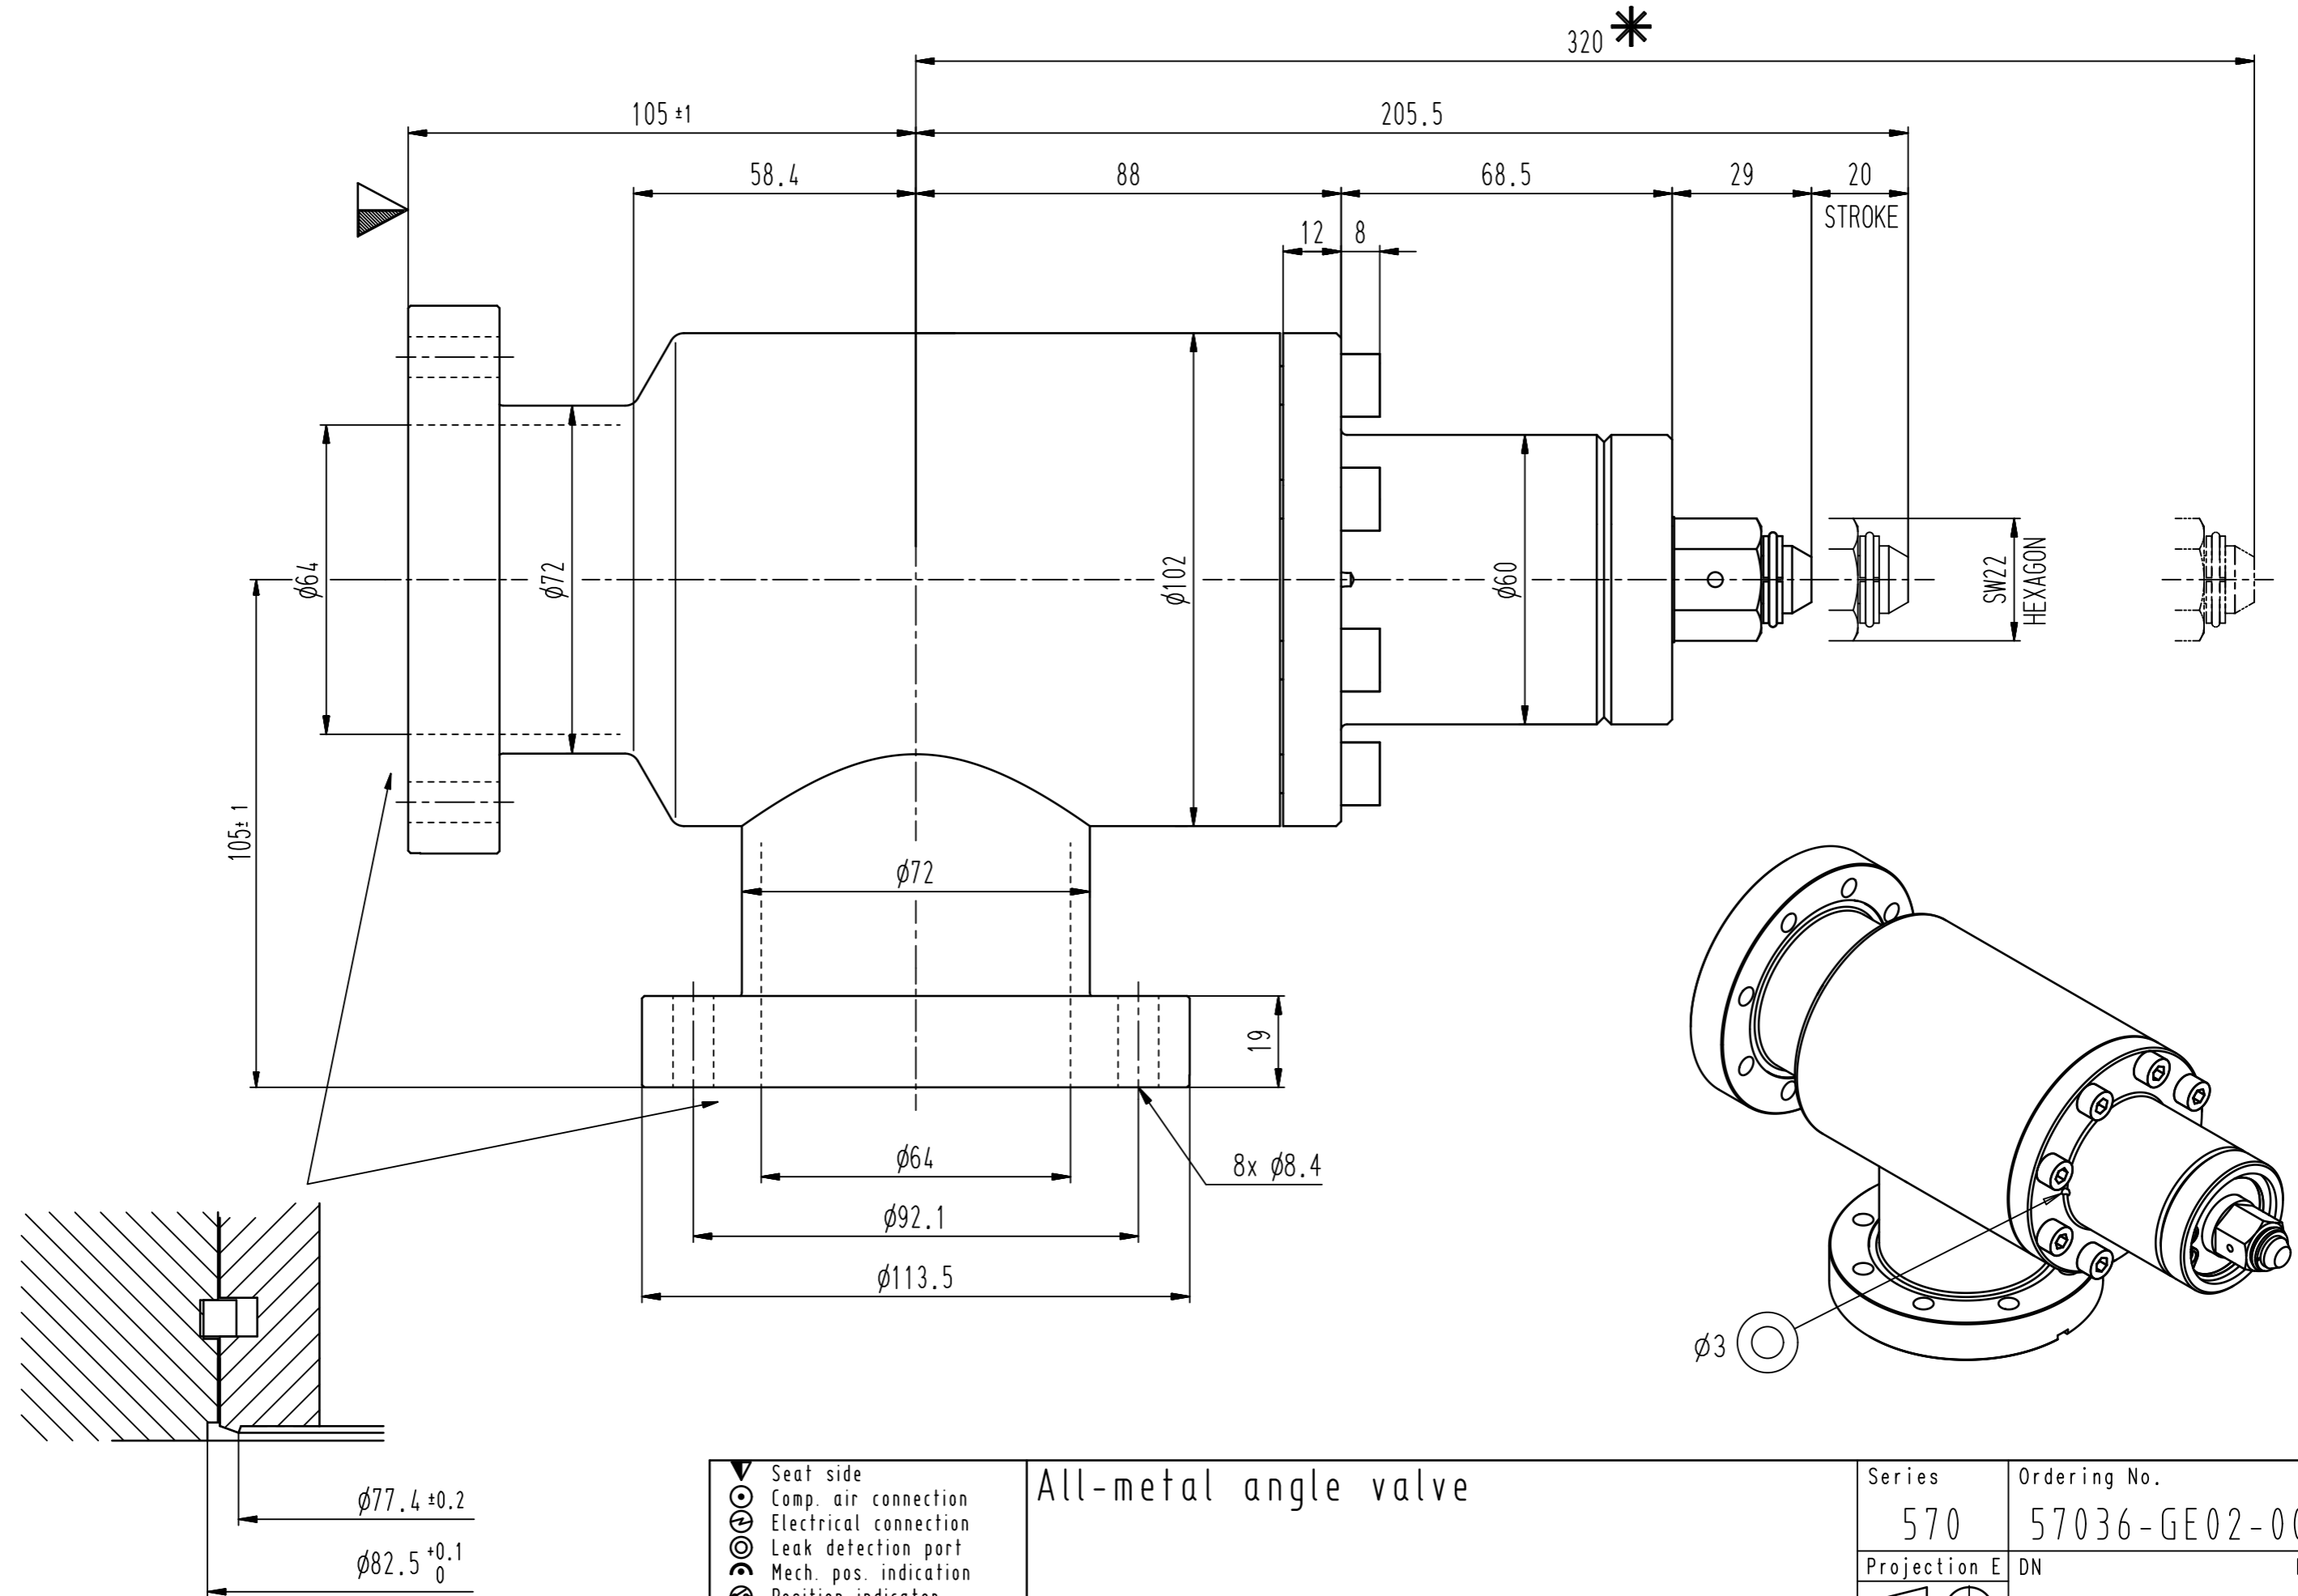

This drawing is the property of VAT.

Revision

Customer number

- ▼ Seat side
- ⊙ Comp. air connection
- ⊙ Electrical connection
- ⊙ Leak detection port
- ⊙ Mech. pos. indication
- ⊙ Position indicator
- ⊙ \* Required for dismantling
- ⊙ Emergency actuation
- ⊙ For attachment
- ⊙ Bake-out area
- ⊙ Differential pumping port

### All-metal angle valve

VAT Vakuumentile AG  
 CH-9469 Haag, Switzerland  
 Tel ++41 81 7716161 Fax ++41 81 7714830

Date: 21.10.02  
 Name: LBR

Series	Ordering No.	
570	57036-GE02-0007	
Projection E	DN	Flange
	63	CF-R
Dimensional Drawing	233847	Rev.