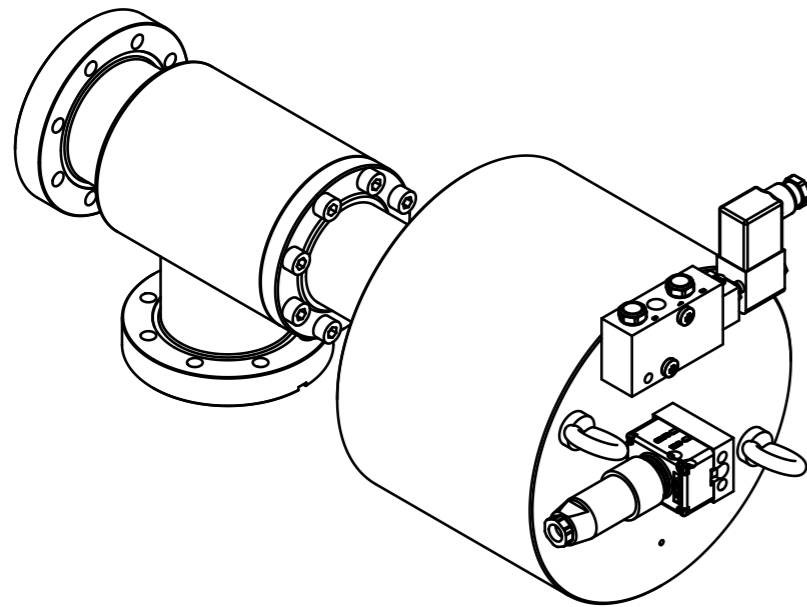

This drawing is the property of VAT.

Revision

Customer number

- ▼ Seat side
- ⊙ Comp. air connection
- ⊙ Electrical connection
- ⊙ Leak detection port
- ⊙ Mech. pos. indication
- ⊙ Position indicator
- ⊙ Required for dismantling
- ⊙ Emergency actuation
- ⊙ For attachment
- ⊙ Bake-out area
- ⊙ Differential pumping port

### All-metal angle valve

VAT Vakuumentile AG  
 CH-9469 Haag, Switzerland  
 Tel ++41 81 7716161 Fax ++41 81 7714830

Rev.-Date: 16.09.13  
 Visa: BRS

Series	570		Ordering No.	57036-GE41-0004	
Projection E	DN	Flange			
	63	CF-R			
Dimensional Drawing	709838		Rev.		