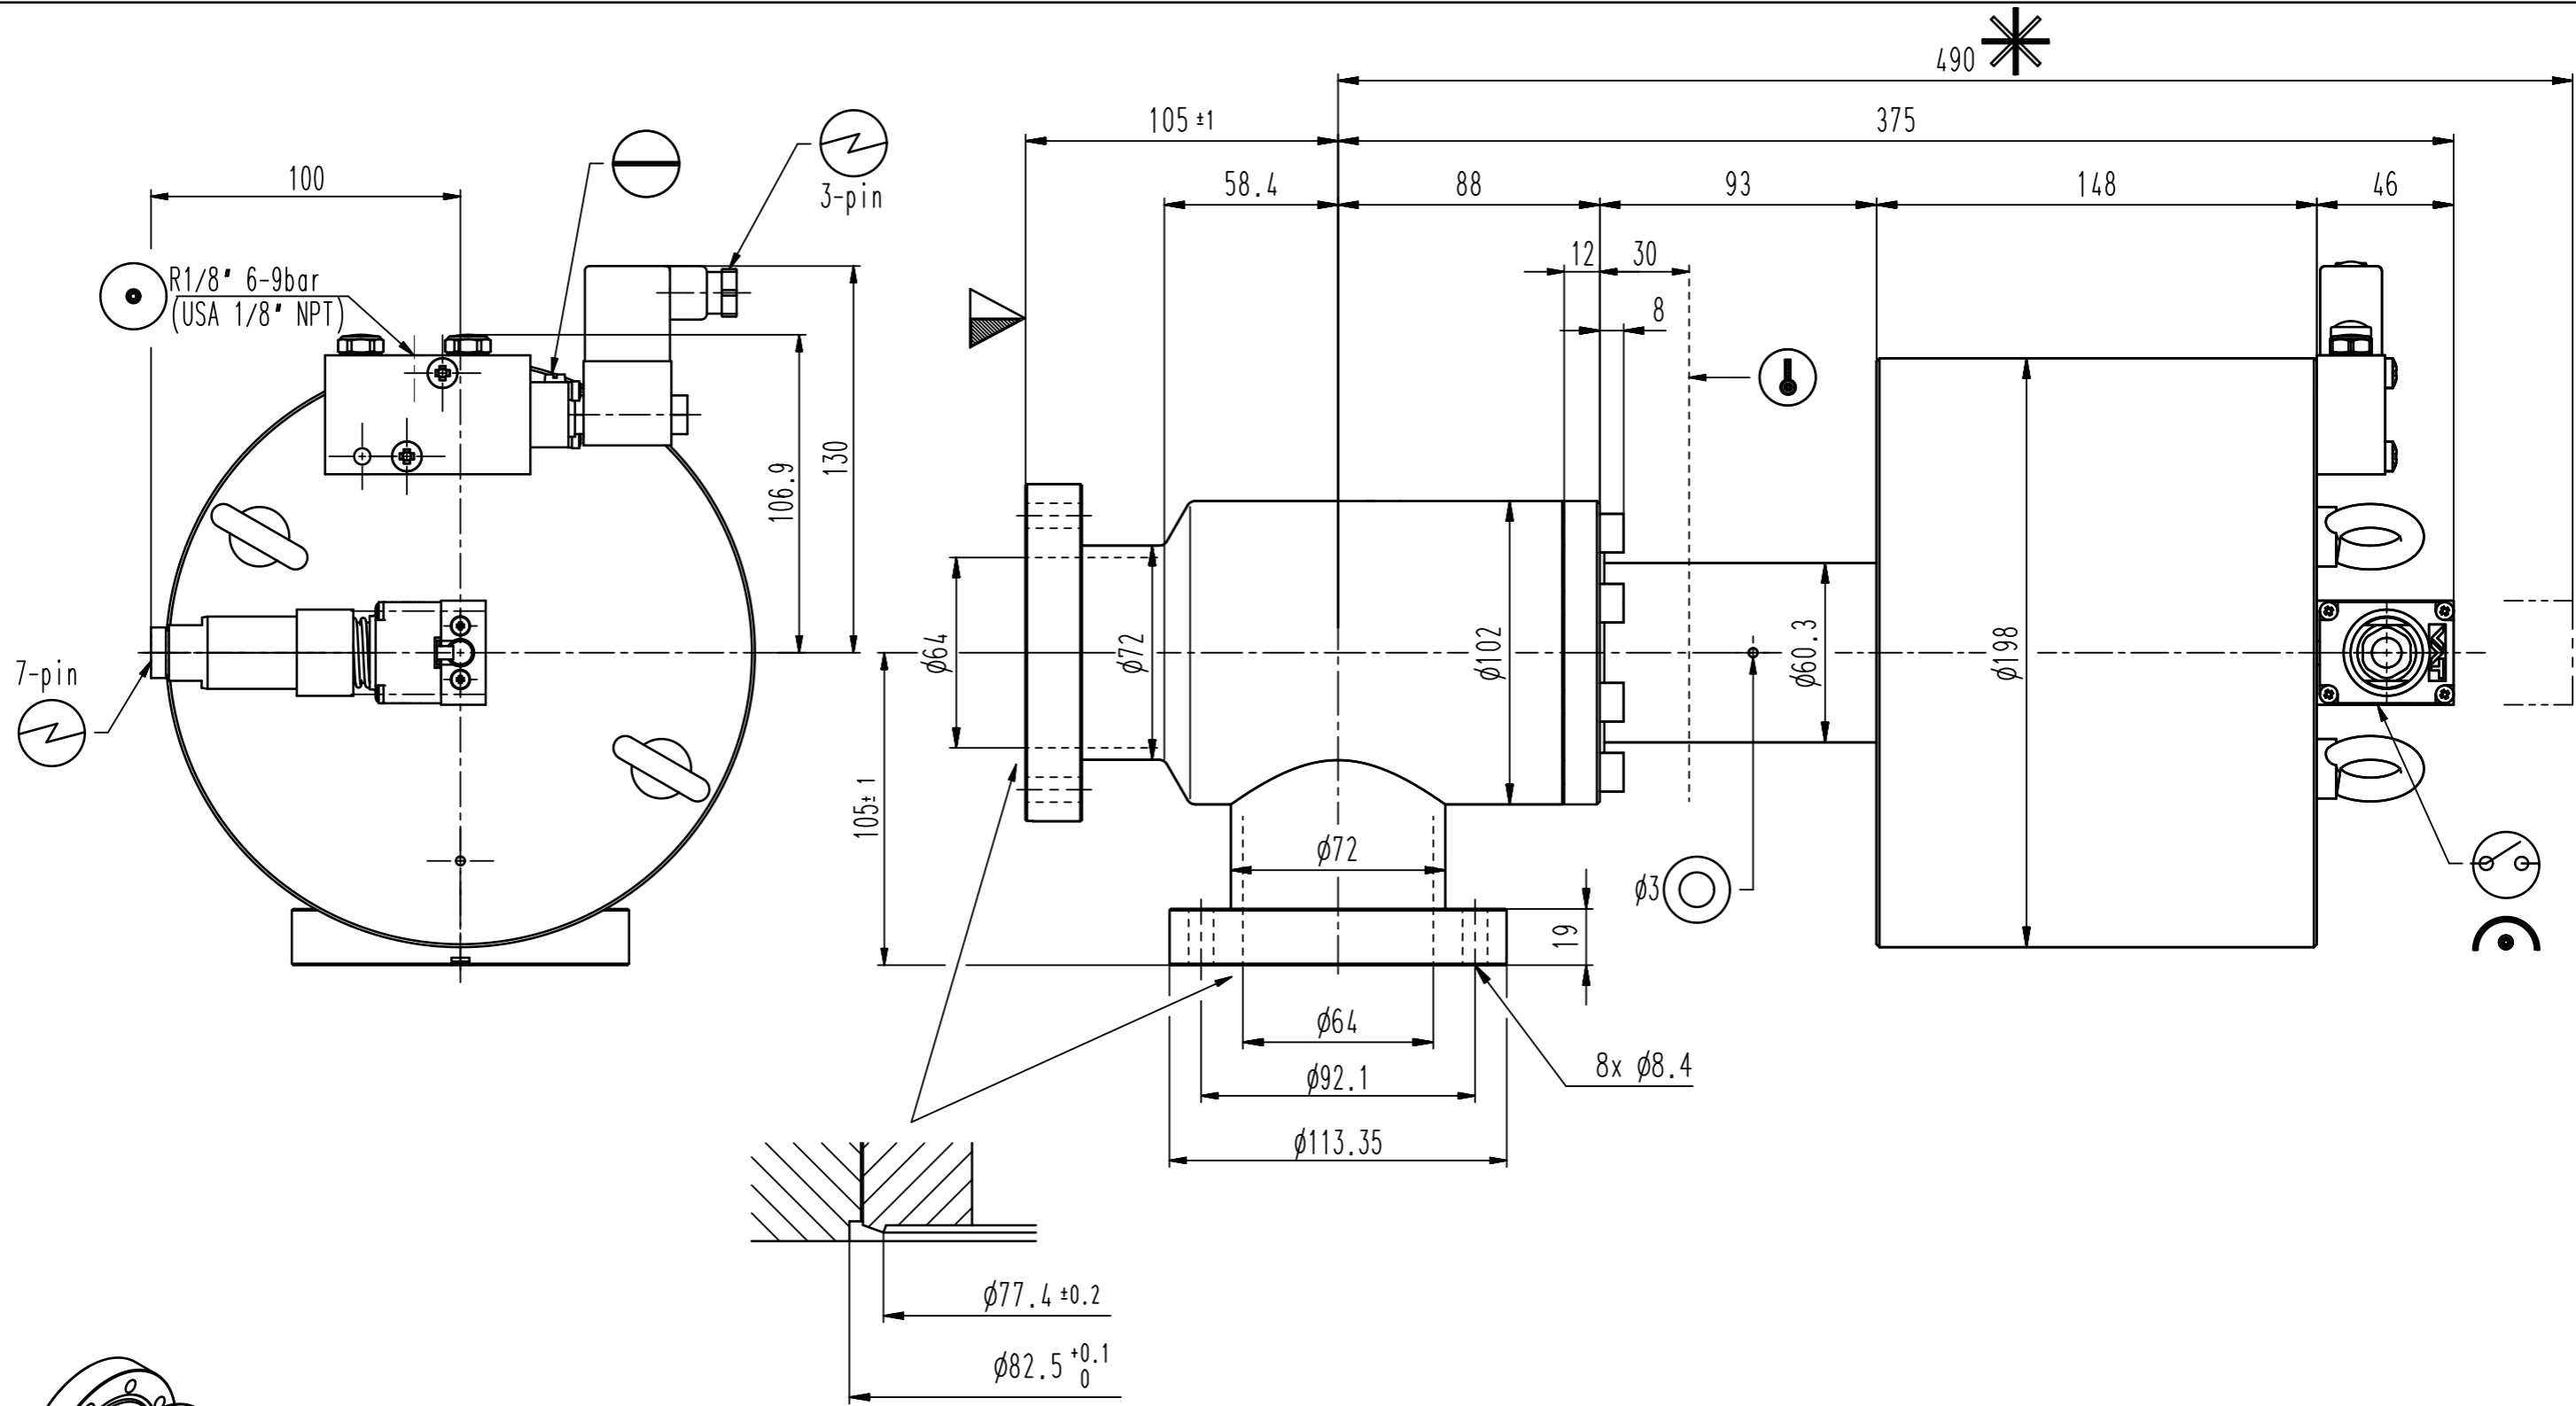

This drawing is the property of VAT.

Revision

Customer number

- ▼ Seat side
- ⊙ Comp. air connection
- ⊙ Electrical connection
- ⊙ Leak detection port
- ⊙ Mech. pos. indication
- ⊙ Position indicator
- ⊙ Required for dismantling
- ⊙ Emergency actuation
- ⊙ For attachment
- ⊙ Bake-out area
- ⊙ Differential pumping port

### All-metal angle valve

VAT Vakuumentile AG  
 CH-9469 Haag, Switzerland  
 Tel ++41 81 7716161 Fax ++41 81 7714830

Rev.-Date: 16.09.13  
 Visa: BRS

Series	570		Ordering No.	57036-GE41-0004	
Projection E	DN	Flange			
	63	CF-R			
Dimensional Drawing	709838		Rev.		