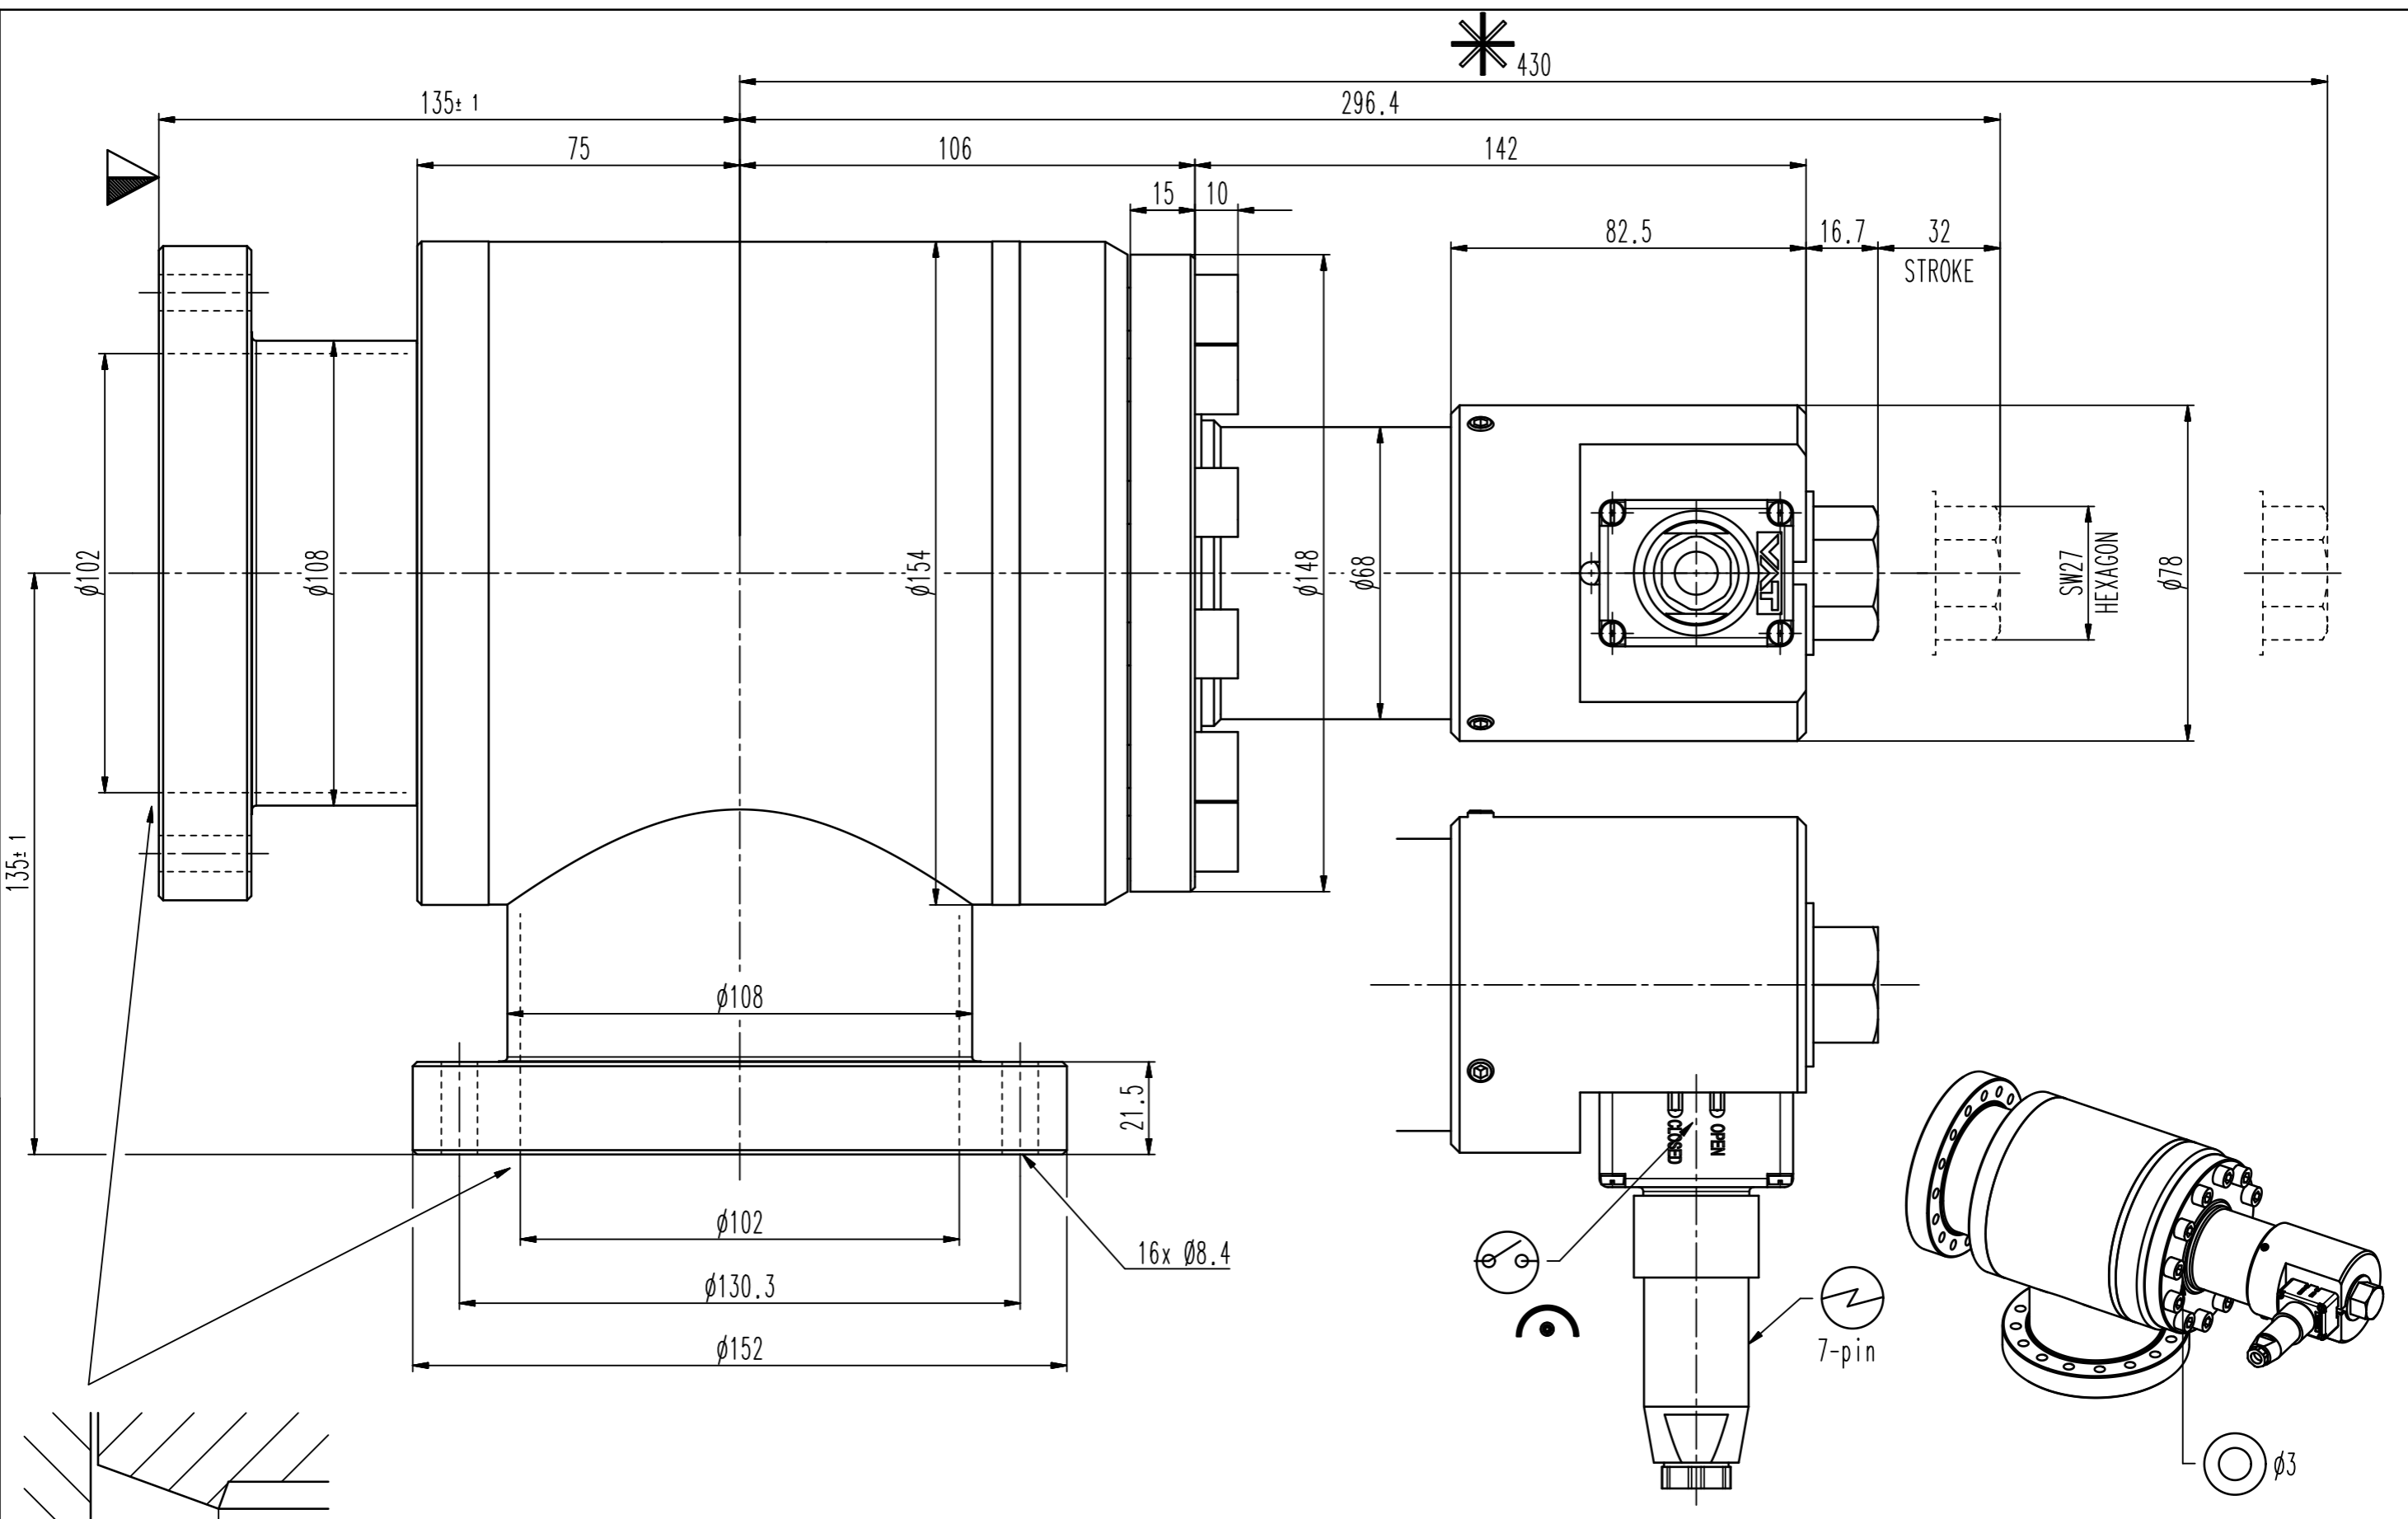

This drawing is the property of VAT.

Revision

Customer number

- ▼ Seat side
- ⊙ Comp. air connection
- ⊙ Electrical connection
- ⊙ Leak detection port
- ⊙ Mech. pos. indication
- ⊙ Position indicator
- ⊙ Required for dismantling
- ⊙ Emergency actuation
- ⊙ For attachment
- ⊙ Bake-out area
- ⊙ Differential pumping port

All-metal angle valve

VAT Vakuumentile AG
 CH-9469 Haag, Switzerland
 Tel ++41 81 7716161 Fax ++41 81 7714830

Date: 23.08.11
 Name: BRS

Series	570	Ordering No.	57040-GE08-0005
Projection E		DN	100
		Flange	CF-R
Dimensional Drawing	504936	Rev.	