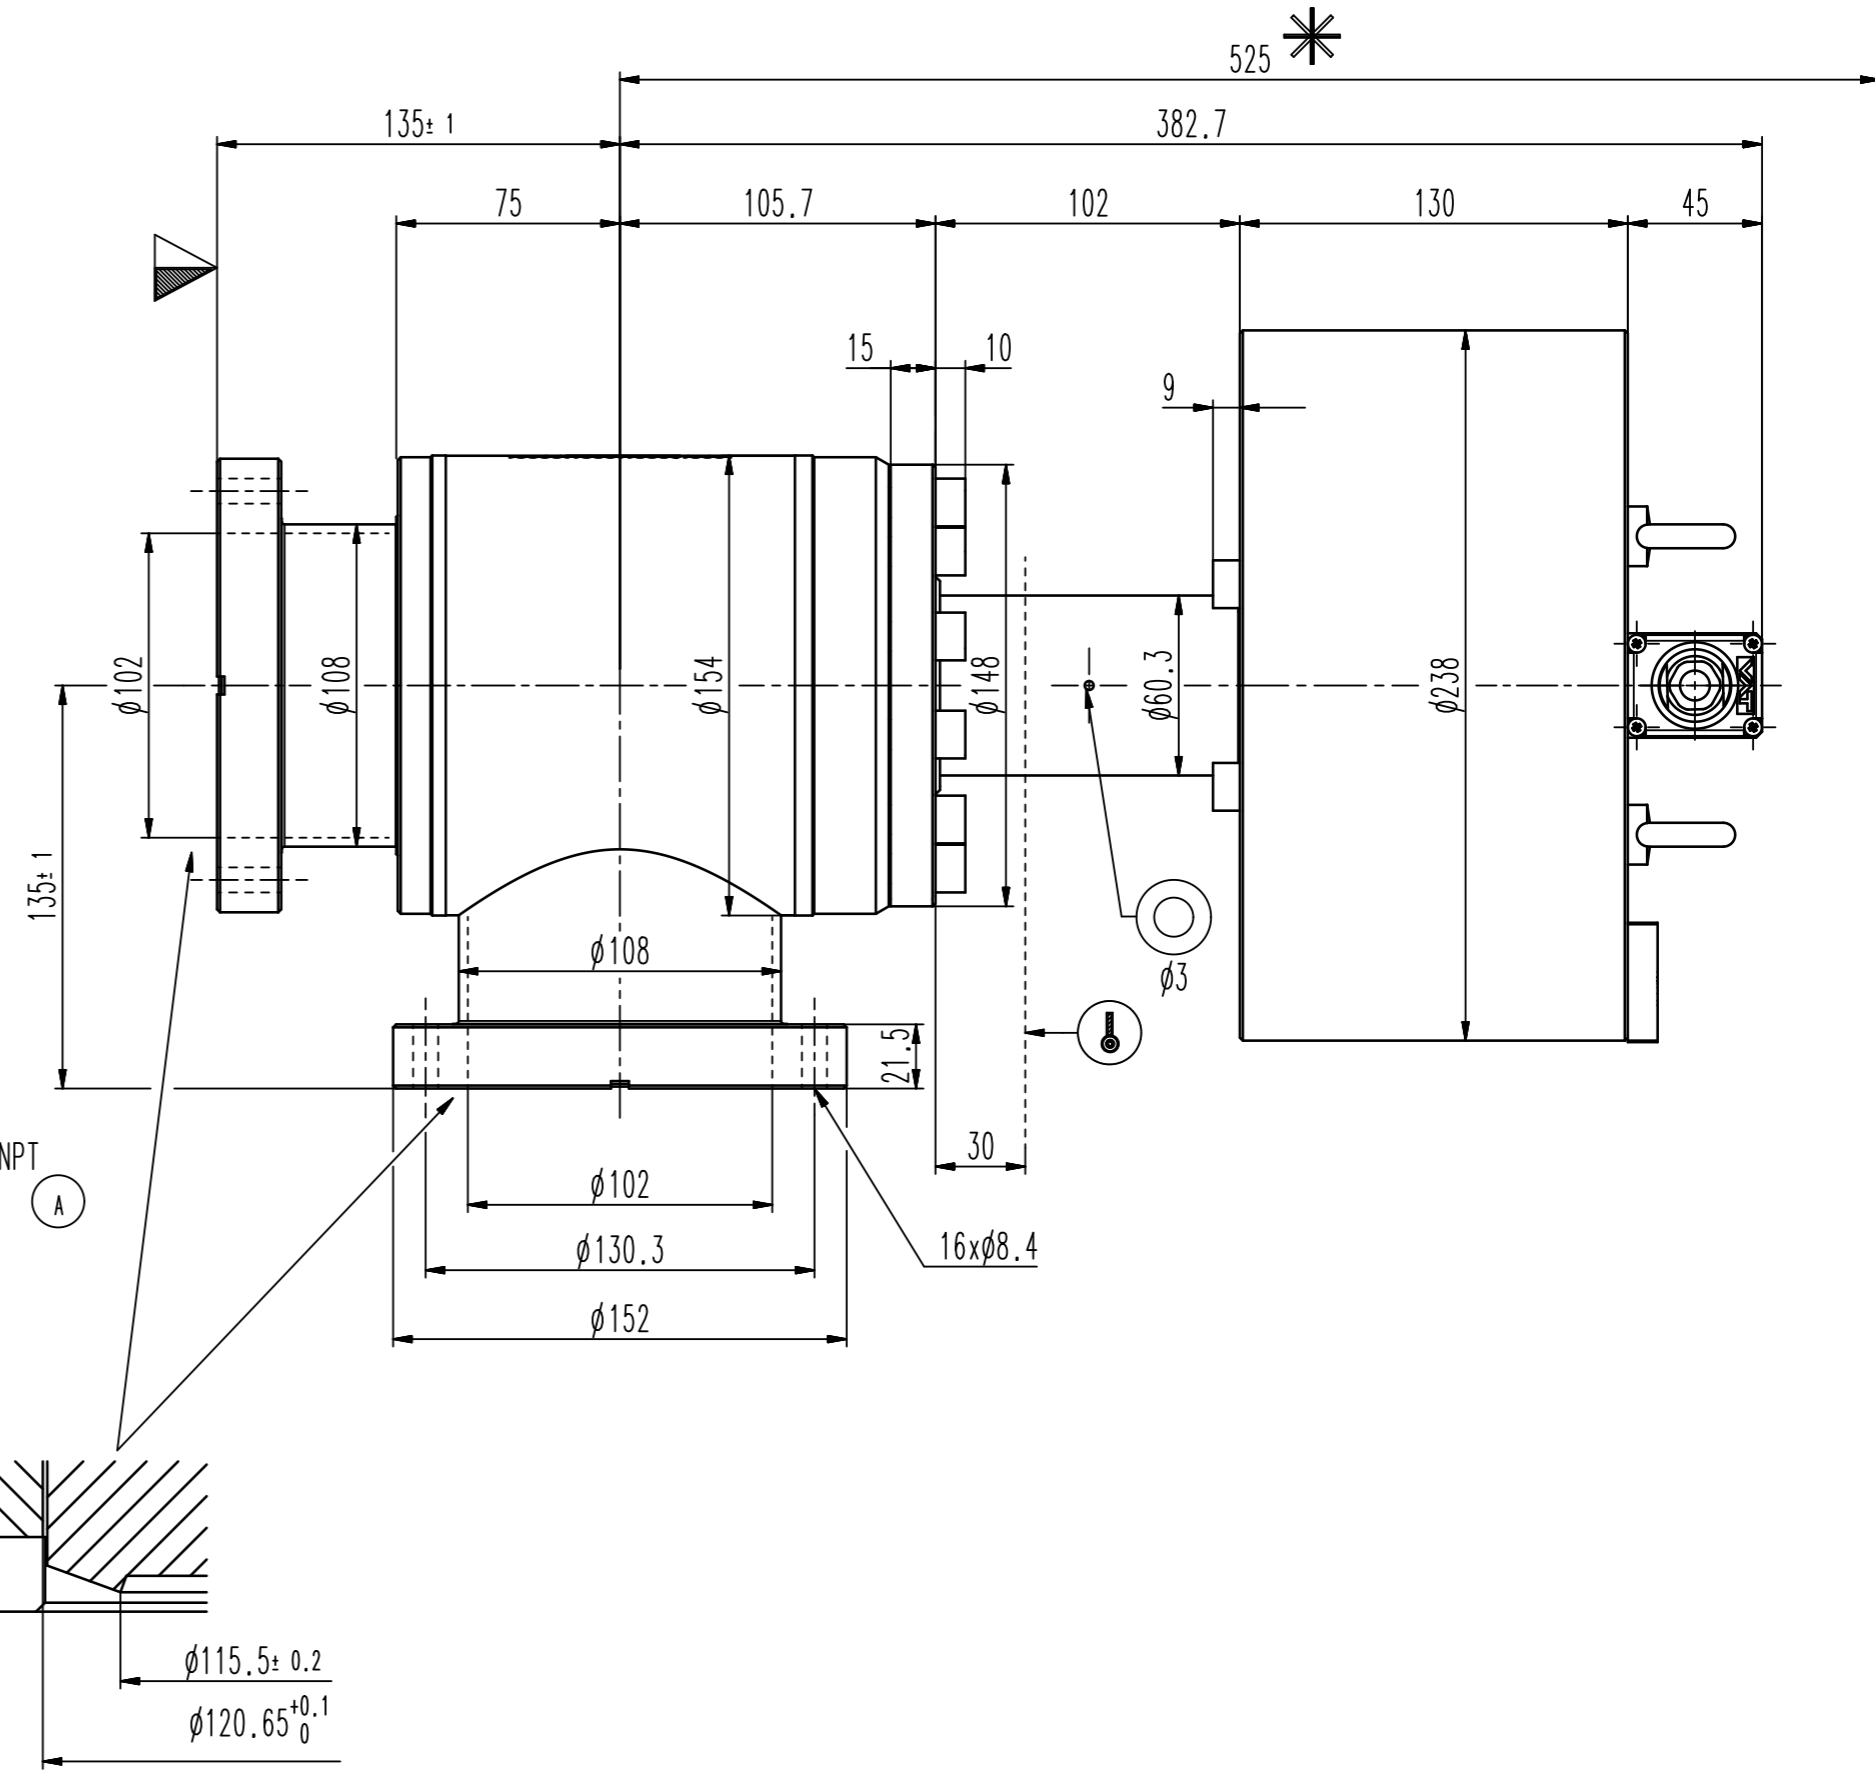

This drawing is the property of VAT.

Revision

Customer number

- ▼ Seat side
- ⊙ Comp. air connection
- ⊙ Electrical connection
- ⊙ Leak detection port
- ⊙ Mech. pos. indication
- ⊙ Position indicator
- ⊙ Required for dismantling
- ⊙ Emergency actuation
- ⊙ For attachment
- ⊙ Bake-out area
- ⊙ Differential pumping port

All-metal angle valve

VAT VAT Vakuumventile AG
 CH-9469 Haag, Switzerland
 Tel ++41 81 7716161 Fax ++41 81 7714830

Rev.-Date: 31.05.18
 Visa: LBR

Series	570	Ordering No.	57040-GE24-0001
Projection E	DN	Flange	
	100	CF-R	
Dimensional Drawing	371597	Rev.	A