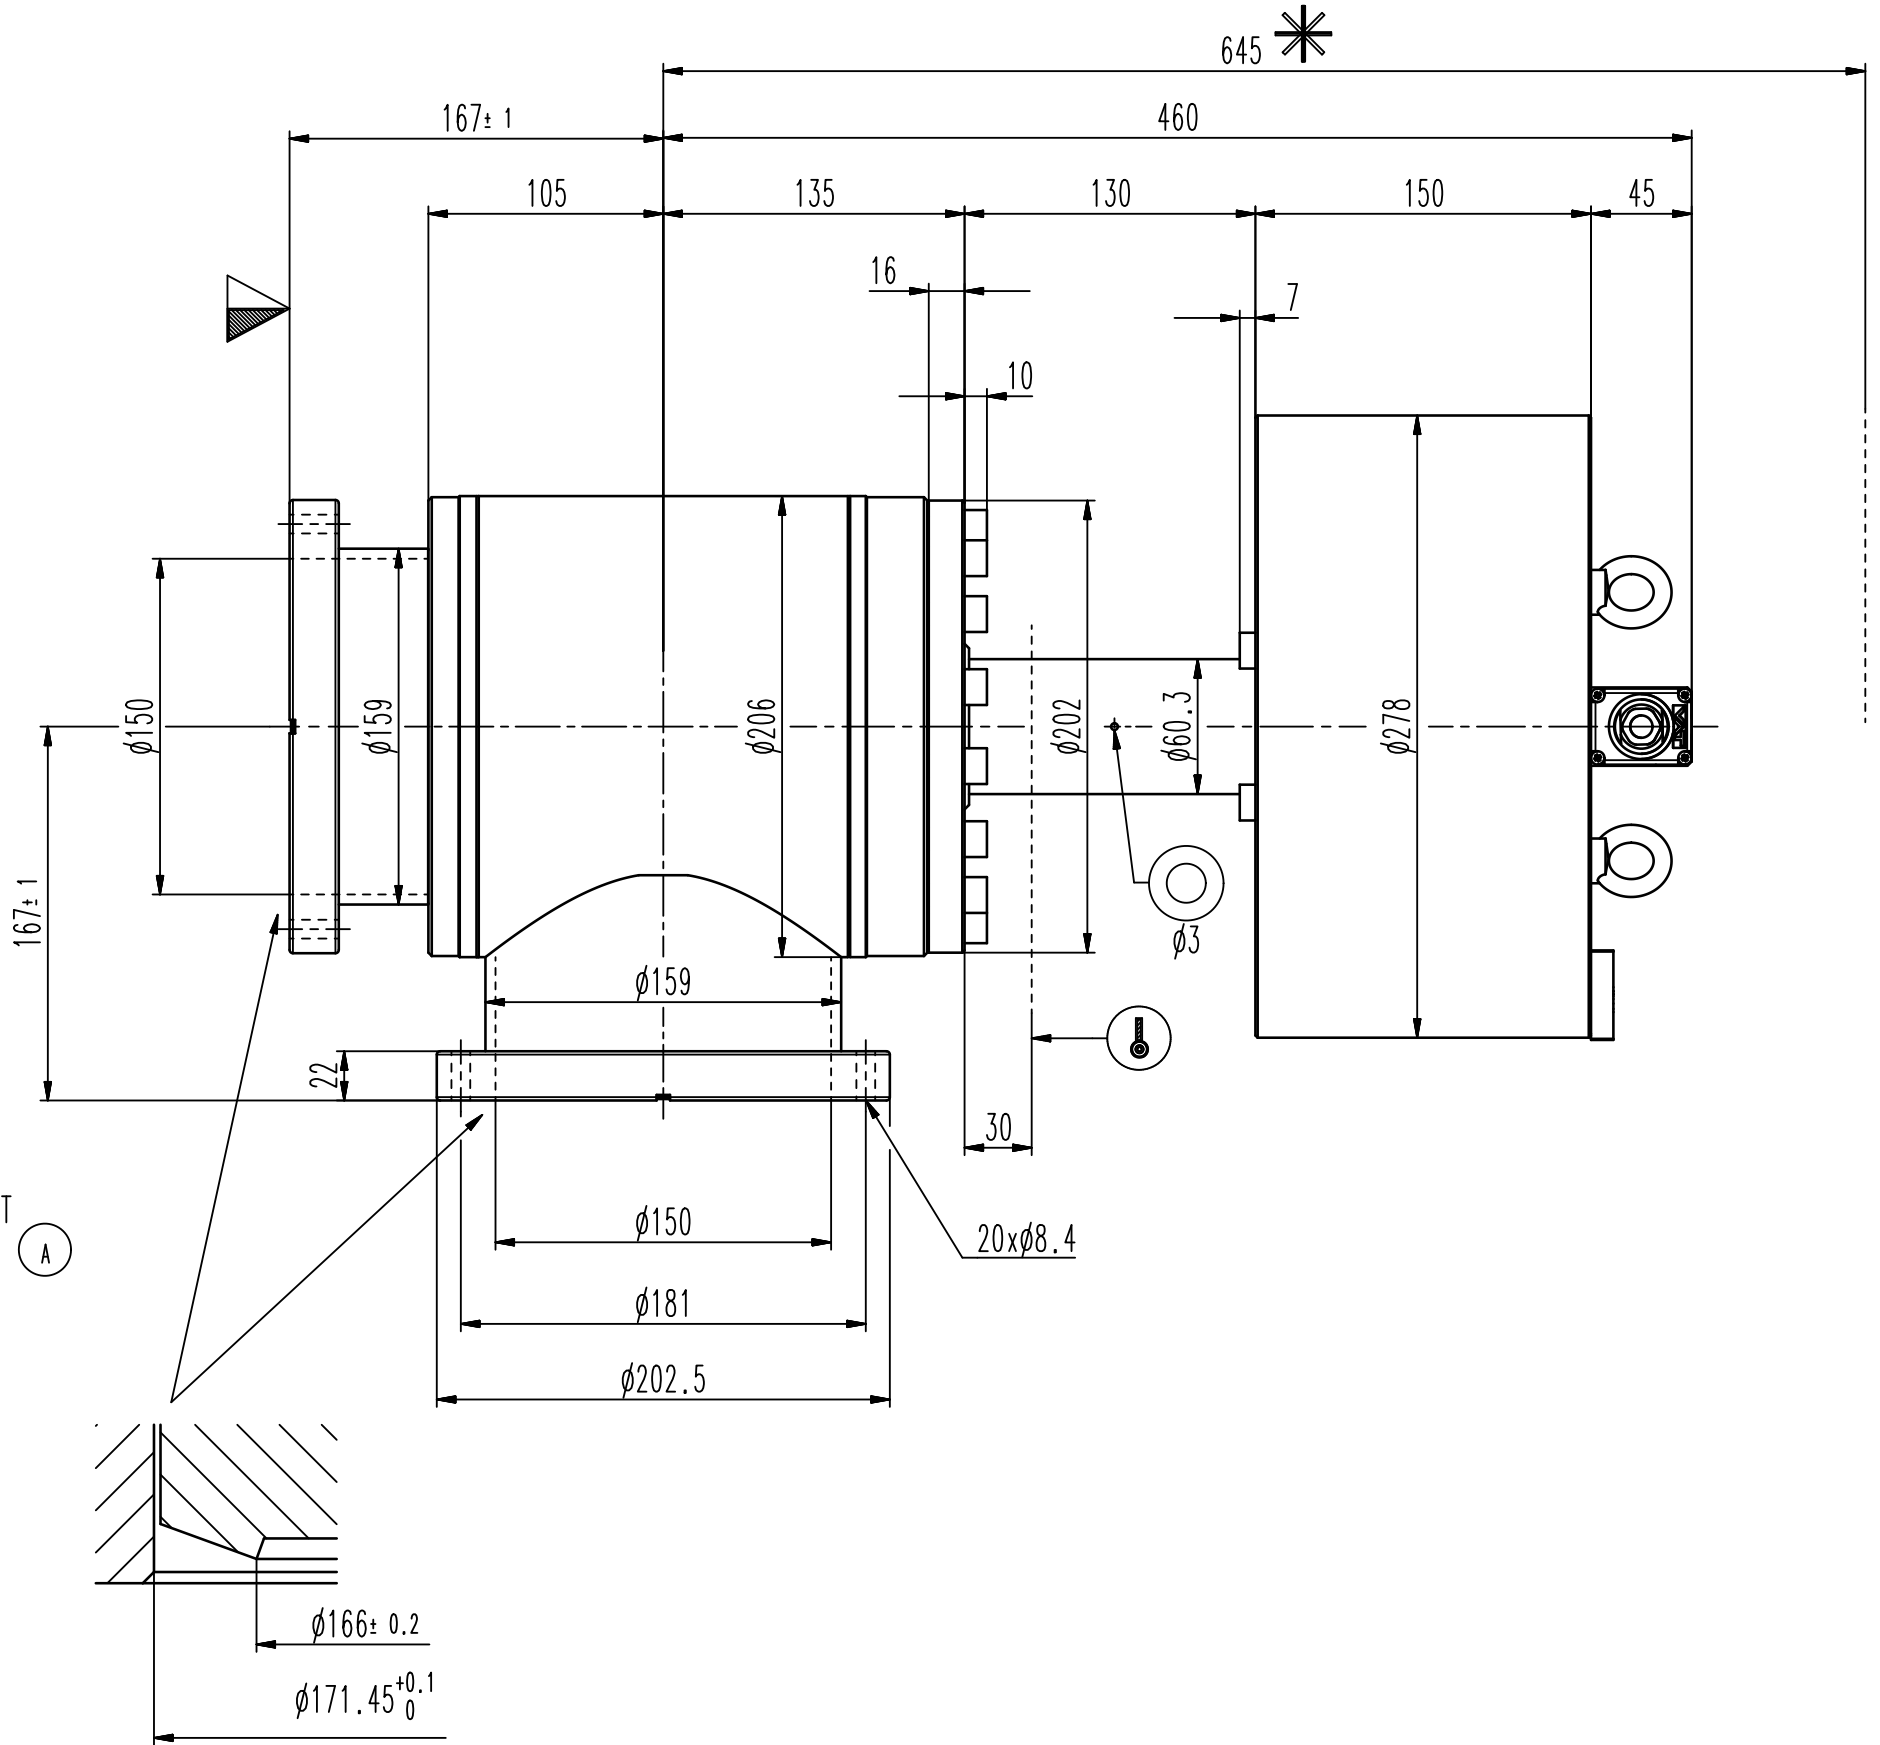

This drawing is the property of VAT.

Revision

Customer number

1/8" ISO / NPT
4-5bar
A

- ▼ Seat side
- ⊙ Comp. air connection
- ⊙ Electrical connection
- ⊙ Leak detection port
- ⊙ Mech. pos. indication
- ⊙ Position indicator
- ⊙ Required for dismantling
- ⊙ Emergency actuation
- ⊙ For attachment
- ⊙ Bake-out area
- ⊙ Differential pumping port

All-metal angle valve

VAT Vakuumentile AG

CH-9469 Haag, Switzerland
Tel ++41 81 7716161 Fax ++41 81 7714830

Rev.-Date: 31.05.18

Visa: LBR

Series	570	Ordering No.	57044-GE24-0001
Projection E	DN	Flange	
	160	CF-R	
Dimensional Drawing	376675	Rev.	A