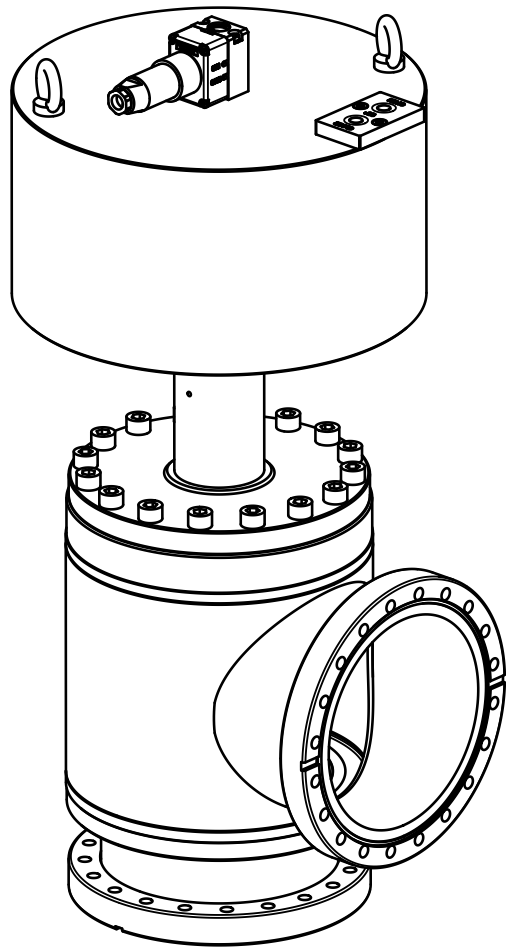

This drawing is the property of VAT.

Revision

Customer number

1/8" ISO / NPT
4-5bar
A

- ▼ Seat side
- ⊙ Comp. air connection
- ⊙ Electrical connection
- ⊙ Leak detection port
- ⊙ Mech. pos. indication
- ⊙ Position indicator
- ⊙ Required for dismantling
- ⊙ Emergency actuation
- ⊙ For attachment
- ⊙ Bake-out area
- ⊙ Differential pumping port

All-metal angle valve

VAT Vakuumentile AG

CH-9469 Haag, Switzerland
Tel ++41 81 7716161 Fax ++41 81 7714830

Rev.-Date: 31.05.18

Visa: LBR

Series	570	Ordering No.	57044-GE24-0001
Projection E	DN	Flange	
	160	CF-R	
Dimensional Drawing	376675	Rev.	A