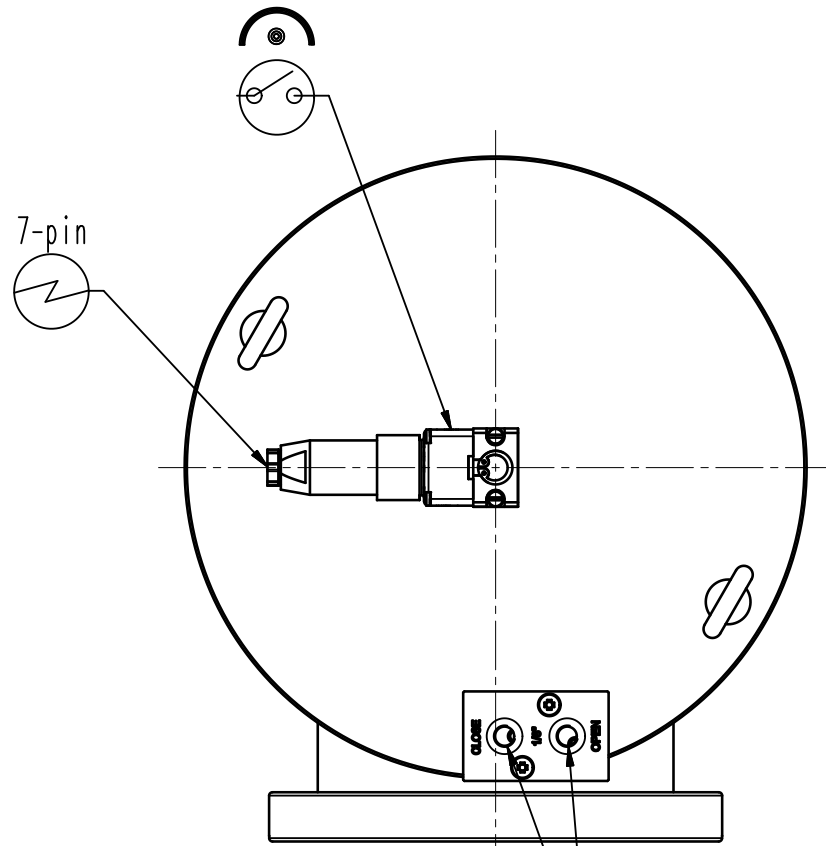

This drawing is the property of VAT.

Revision

Customer number

1/8" ISO / NPT
4-5bar
A

- ▼ Seat side
- ⊙ Comp. air connection
- ⊙ Electrical connection
- ⊙ Leak detection port
- ⊙ Mech. pos. indication
- ⊙ Position indicator
- ⊙ Required for dismantling
- ⊙ Emergency actuation
- ⊙ For attachment
- ⊙ Bake-out area
- ⊙ Differential pumping port

All-metal angle valve

VAT Vakuumentile AG

CH-9469 Haag, Switzerland
Tel ++41 81 7716161 Fax ++41 81 7714830

Rev.-Date: 31.05.18

Visa: LBR

Series	570	Ordering No.	57044-GE24-0001
Projection E	DN	Flange	
	160	CF-R	
Dimensional Drawing	376675	Rev.	A