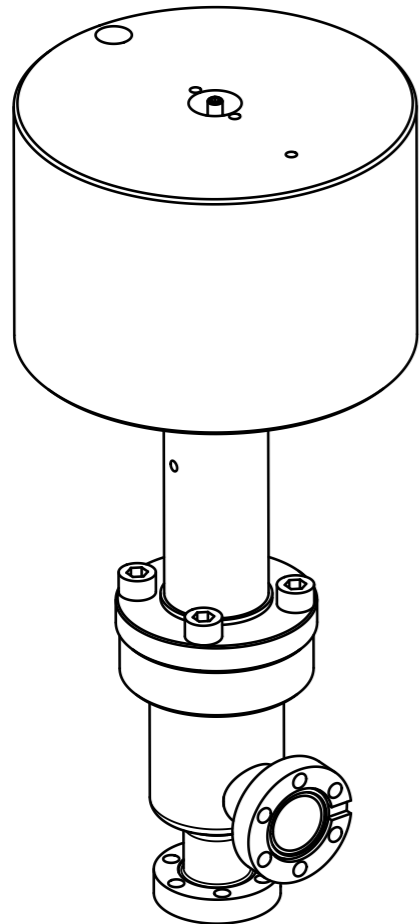

This drawing is the property of VAT.

Revision

Customer number

- ▼ Seat side
- ⊙ Comp. air connection
- ⊕ Electrical connection
- ⊖ Leak detection port
- ⊙ Mech. pos. indication
- ⊙ Position indicator
- ⊙* Required for dismantling
- ⊙ Emergency actuation
- ⊙ For attachment
- ⊙ Bake-out area
- ⊙ Differential pumping port

All-metal angle valve

VAT Vakuumentile AG
 CH-9469 Haag, Switzerland
 Tel ++41 81 7716161 Fax ++41 81 7714830

Date: 14.05.08
 Name: LBR/

Series	571	Ordering No.	57124-GE11-0003
Projection E	DN	Flange	
	16	CF-R	
Dimensional Drawing	372186	Rev.	