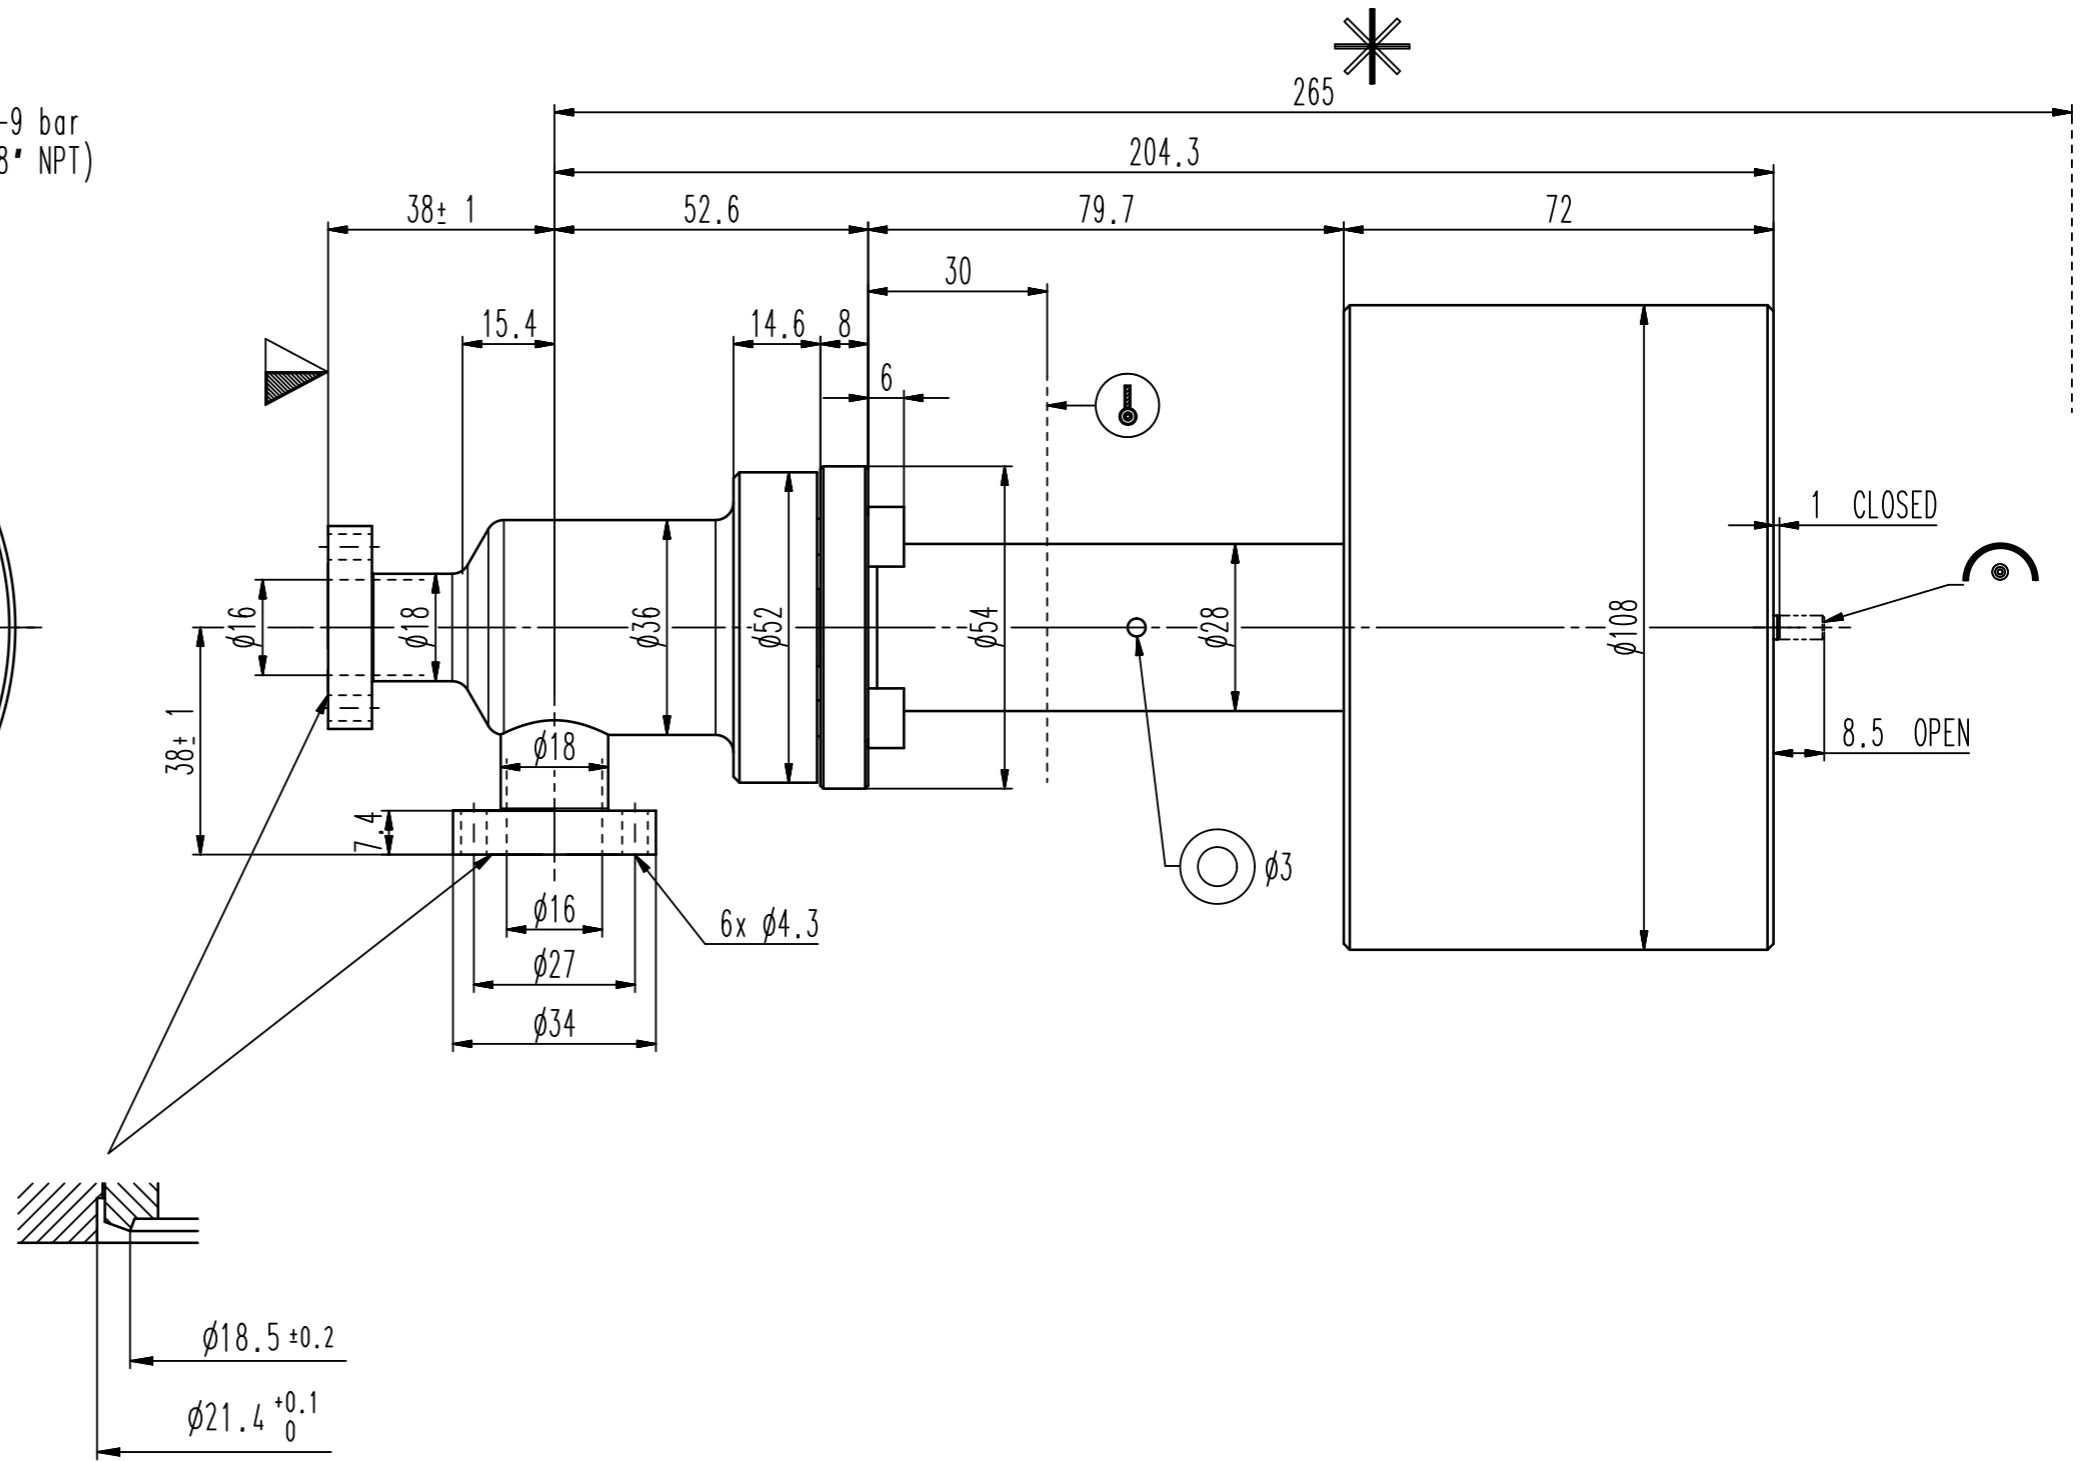

This drawing is the property of VAT.

Revision

Customer number

- ▼ Seat side
- ⊙ Comp. air connection
- ⊕ Electrical connection
- ⊖ Leak detection port
- ⊙ Mech. pos. indication
- ⊙ Position indicator
- ⊙* Required for dismantling
- ⊙ Emergency actuation
- ⊙ For attachment
- ⊙ Bake-out area
- ⊙ Differential pumping port

All-metal angle valve

VAT Vakuumentile AG
 CH-9469 Haag, Switzerland
 Tel ++41 81 7716161 Fax ++41 81 7714830

Date: 14.05.08
 Name: LBR/

Series	571	Ordering No.	57124-GE11-0003
Projection E	DN	Flange	
	16	CF-R	
Dimensional Drawing	372186	Rev.	