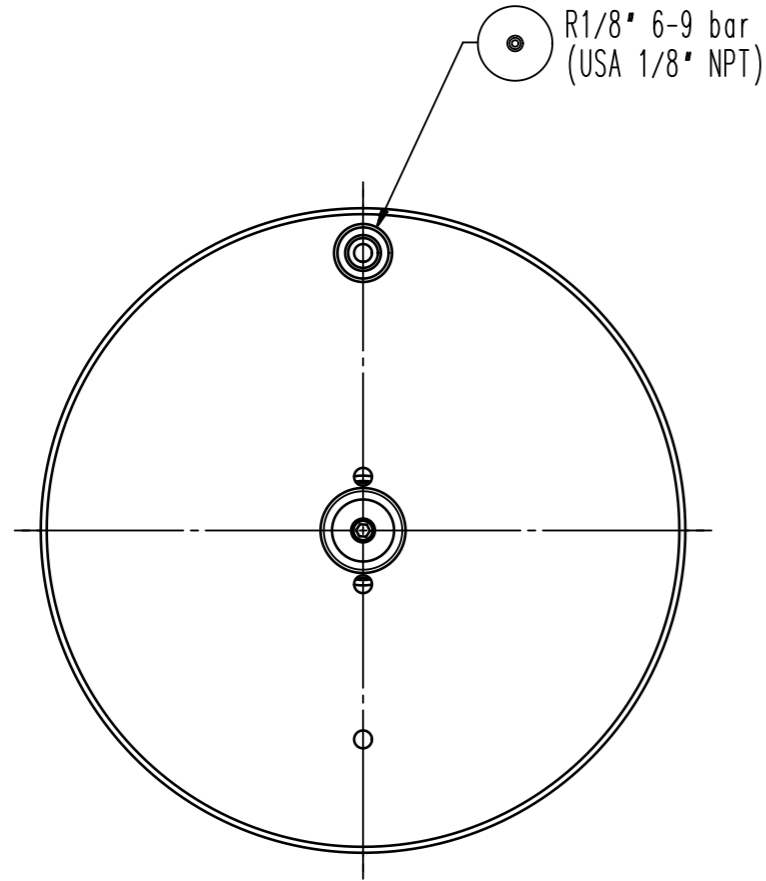

This drawing is the property of VAT.

Revision

Customer number

- ▼ Seat side
- ⊙ Comp. air connection
- ⊕ Electrical connection
- ⊖ Leak detection port
- ⊙ Mech. pos. indication
- ⊙ Position indicator
- ⊙* Required for dismantling
- ⊙ Emergency actuation
- ⊙ For attachment
- ⊙ Bake-out area
- ⊙ Differential pumping port

All-metal angle valve

VAT Vakuumentile AG
 CH-9469 Haag, Switzerland
 Tel ++41 81 7716161 Fax ++41 81 7714830

Date: 14.05.08
 Name: LBR/

Series	571	Ordering No.	57124-GE11-0003
Projection E	DN	Flange	
	16	CF-R	
Dimensional Drawing	372186	Rev.	