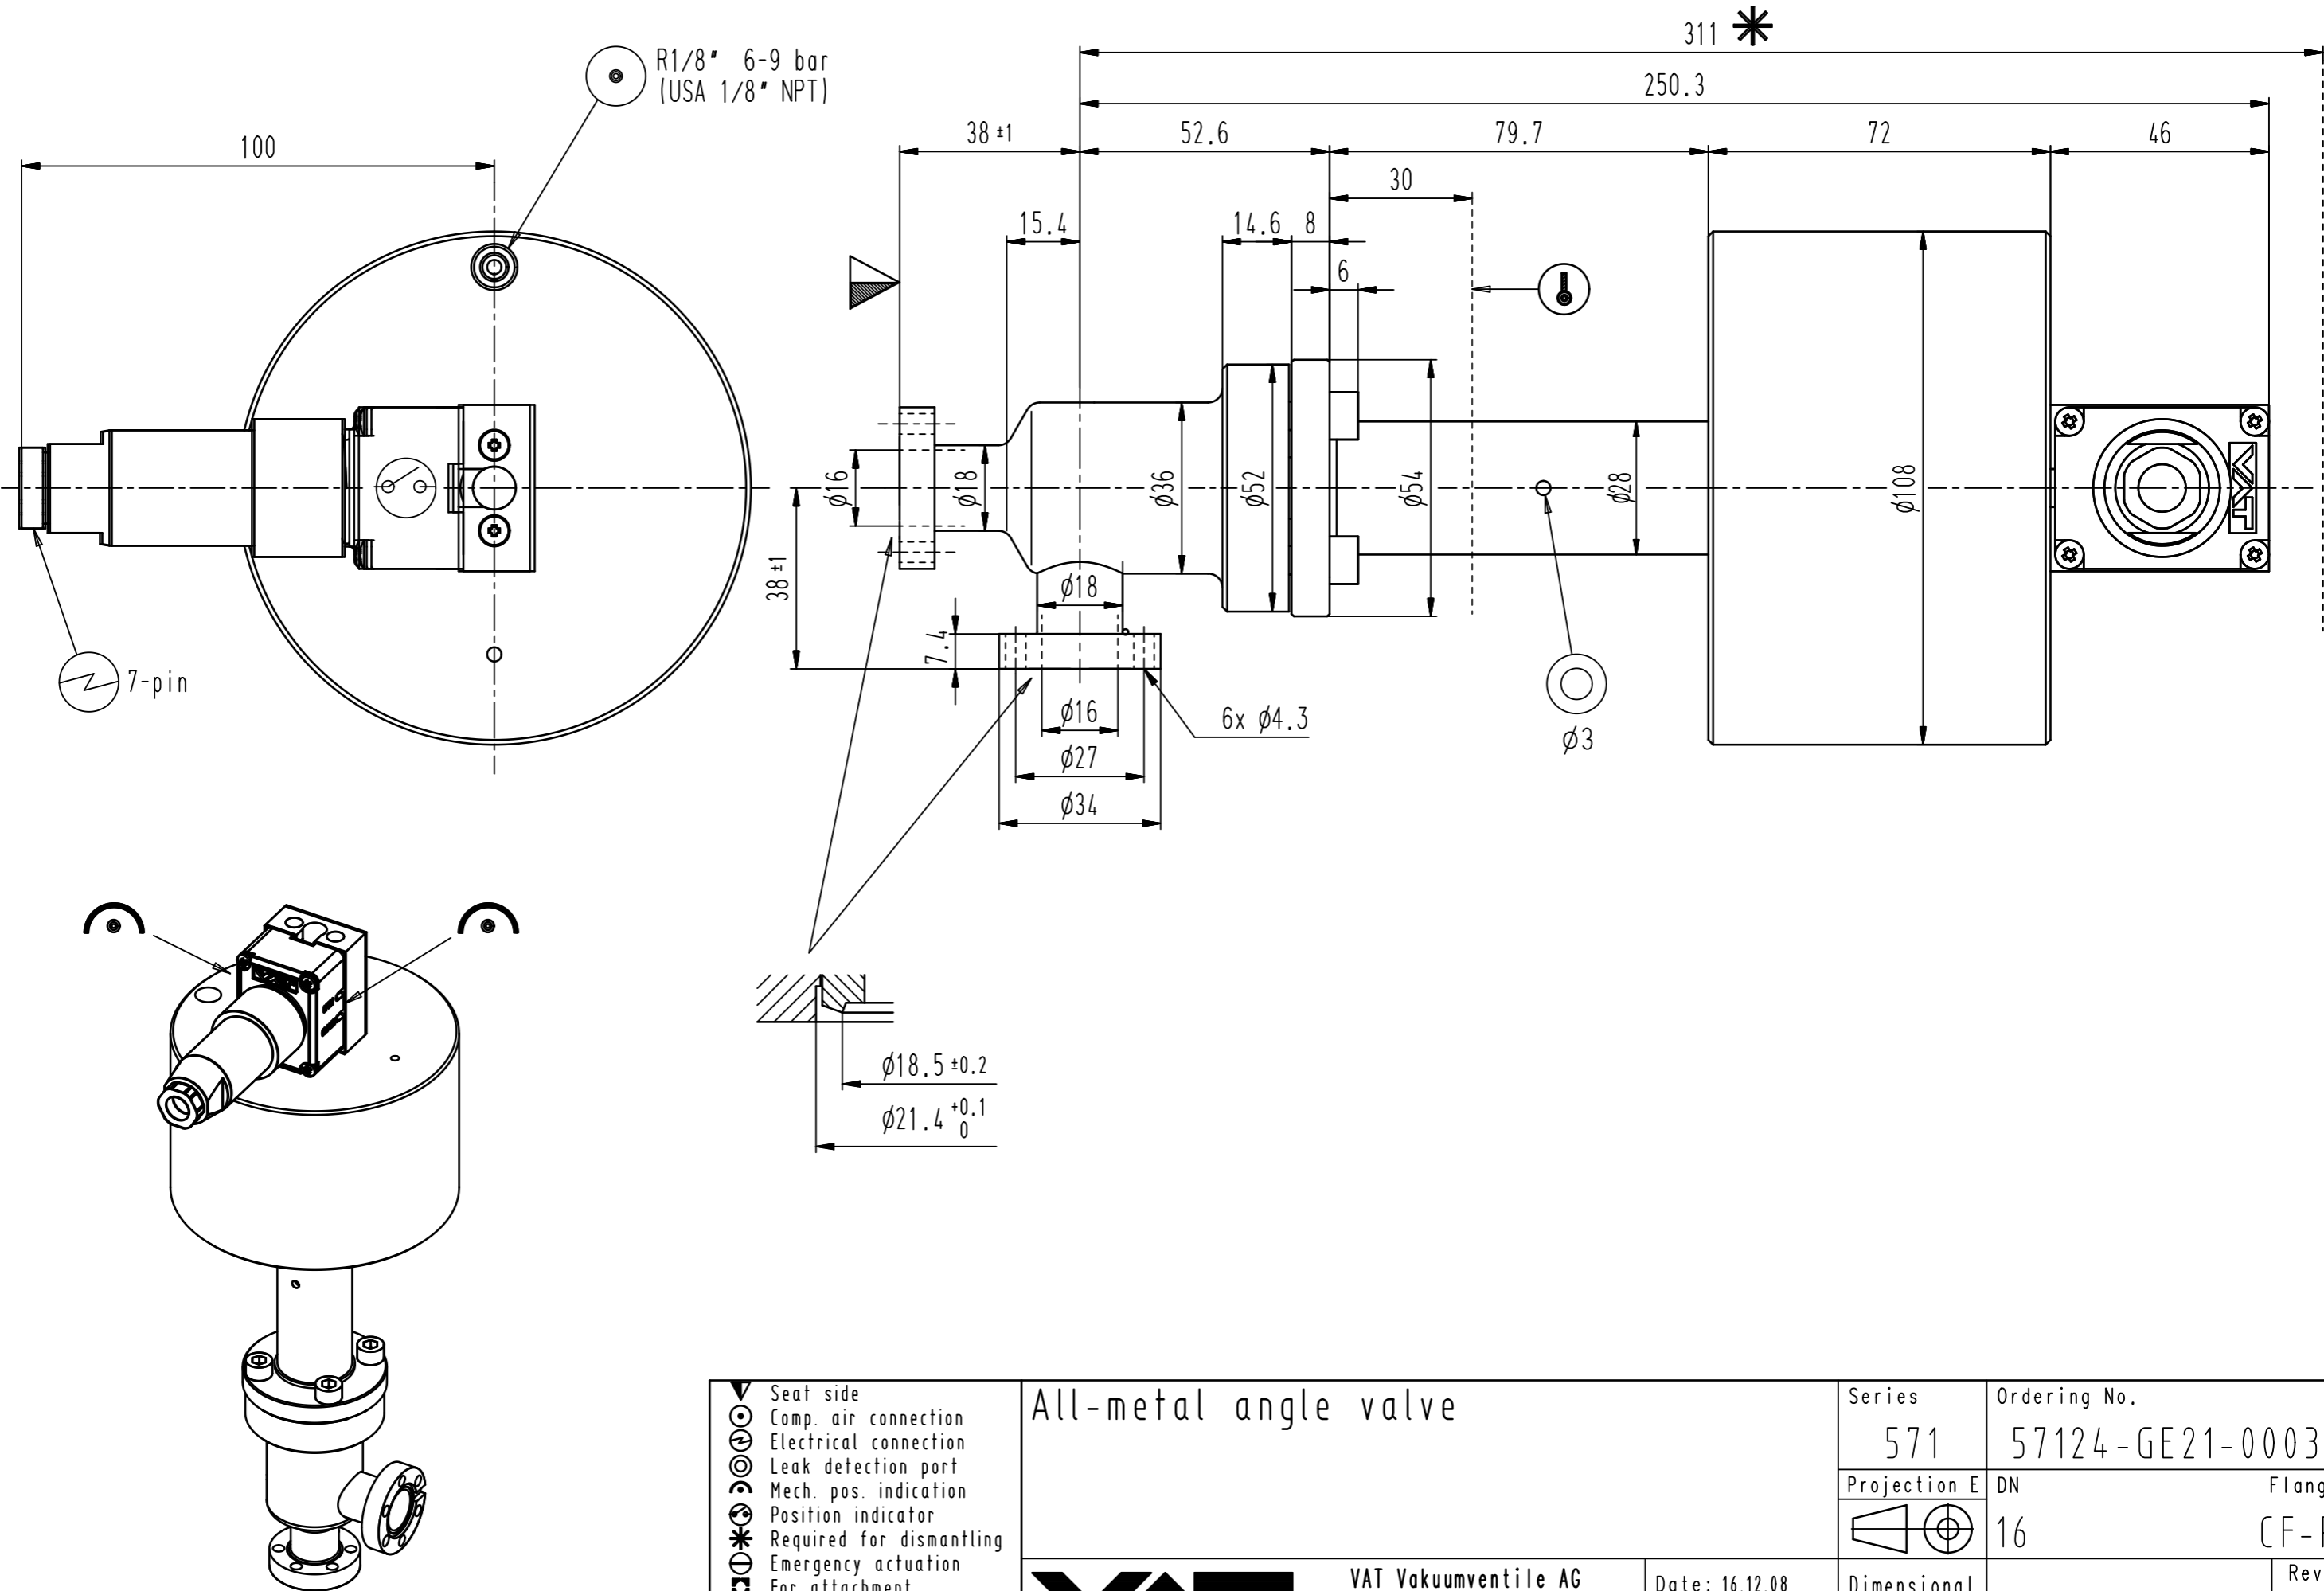

This drawing is the property of VAT.

Revision

Customer number

- ▼ Seat side
- ⊙ Comp. air connection
- ⊙ Electrical connection
- ⊙ Leak detection port
- ⊙ Mech. pos. indication
- ⊙ Position indicator
- ⊙ Required for dismantling
- ⊙ Emergency actuation
- ⊙ For attachment
- ⊙ Bake-out area
- ⊙ Differential pumping port

All-metal angle valve

VAT Vakuumentile AG
CH-9469 Haag, Switzerland
Tel ++41 81 7716161 Fax ++41 81 7714830

Date: 16.12.08
Name: LBR

Series	Ordering No.	
571	57124-GE21-0003	
Projection E	DN	Flange
	16	CF-R
Dimensional Drawing	391388	Rev.