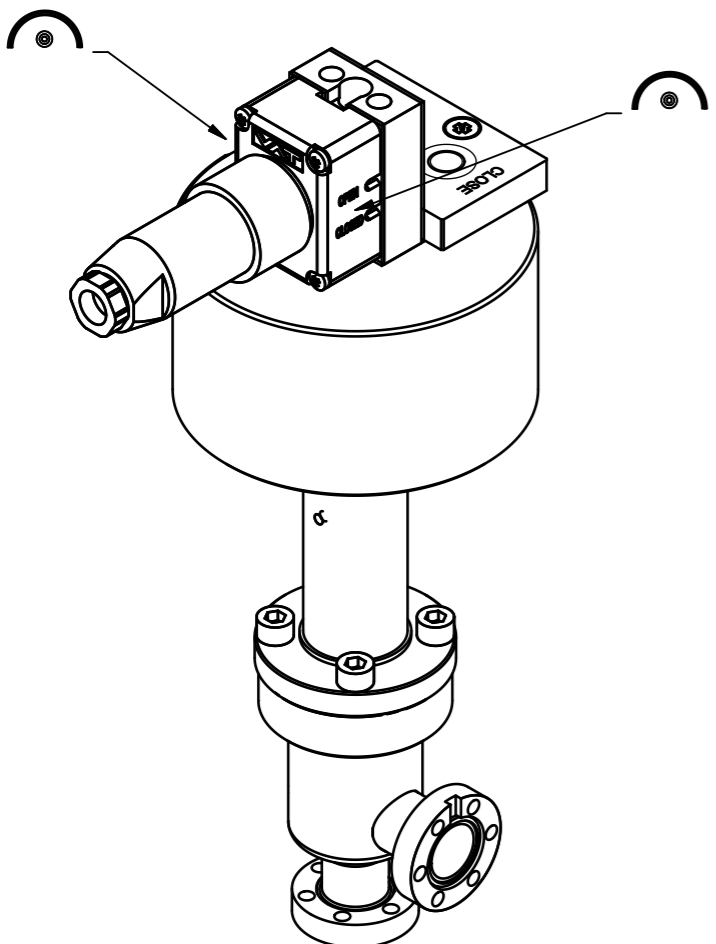

This drawing is the property of VAT.

Revision

Customer number

- ▼ Seat side
- ⊙ Comp. air connection
- ⊙ Electrical connection
- ⊙ Leak detection port
- ⊙ Mech. pos. indication
- ⊙ Position indicator
- ⊙ Required for dismantling
- ⊙ Emergency actuation
- ⊙ For attachment
- ⊙ Bake-out area
- ⊙ Differential pumping port

All-metal angle valve

VAT VAT Vakuumventile AG
 CH-9469 Haag, Switzerland
 Tel ++41 81 7716161 Fax ++41 81 7714830

Rev.-Date: 31.05.18
 Visa: LBR

Series	571	Ordering No.	57124-GE24-0002
Projection E	DN	Flange	
	16	CF-R	
Dimensional Drawing		316515	Rev. B