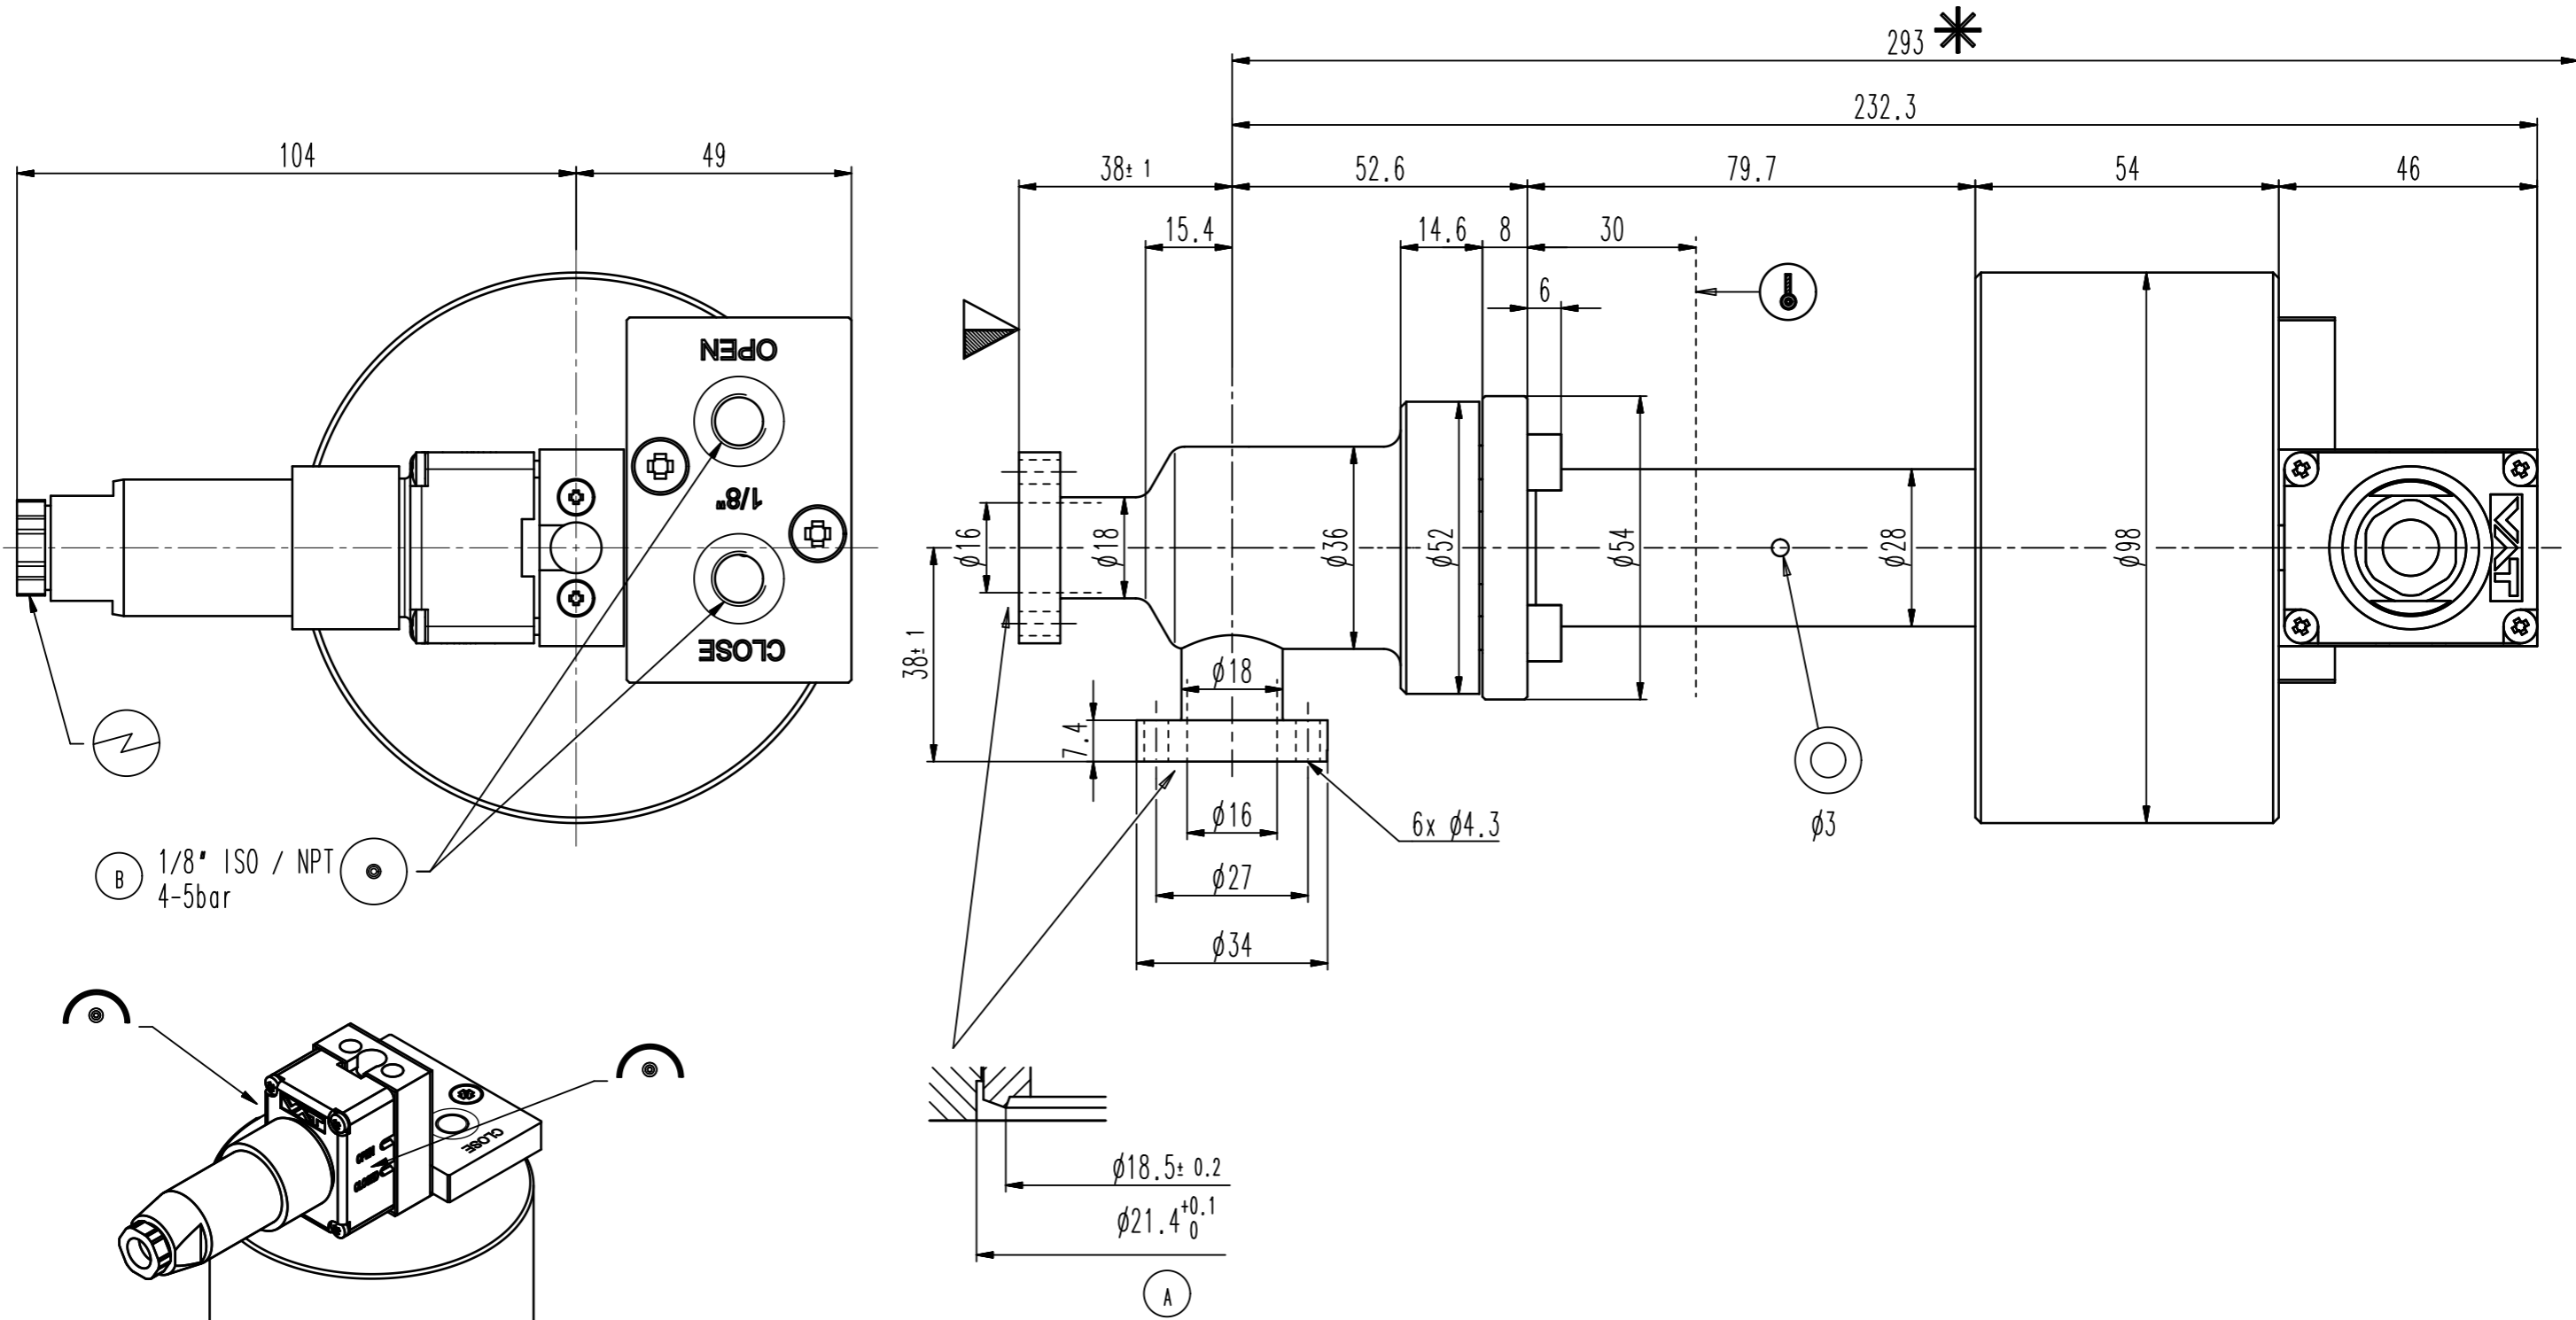

This drawing is the property of VAT.

Revision

Customer number

- ▼ Seat side
- ⊙ Comp. air connection
- ⊙ Electrical connection
- ⊙ Leak detection port
- ⊙ Mech. pos. indication
- ⊙ Position indicator
- ⊙ Required for dismantling
- ⊙ Emergency actuation
- ⊙ For attachment
- ⊙ Bake-out area
- ⊙ Differential pumping port