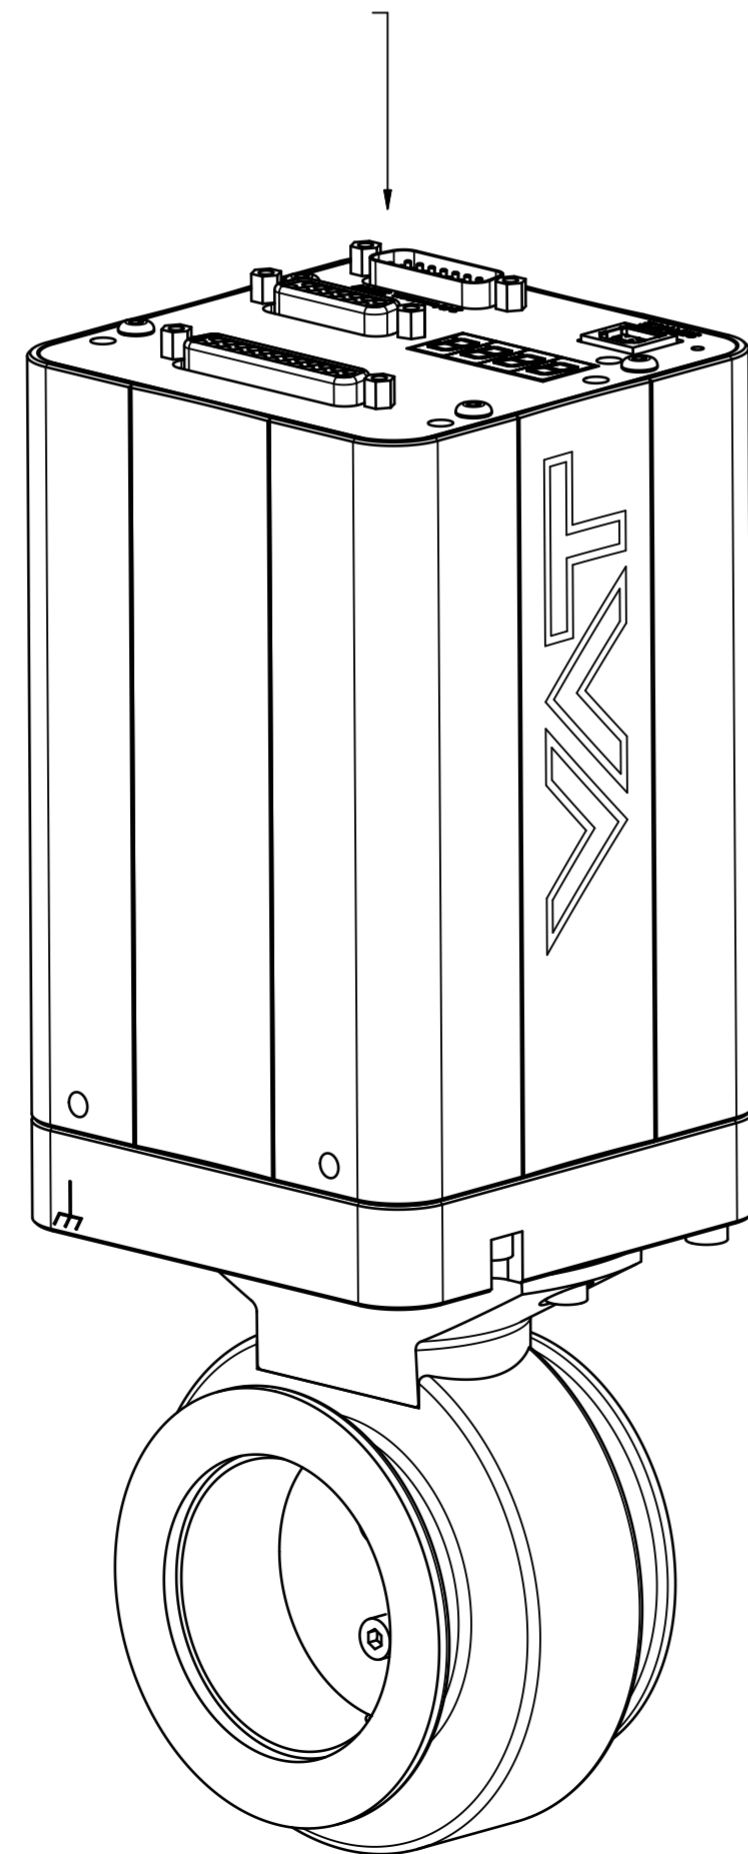

RS232 / RS485

Ether CAT

Device Net

CC-Link

Profibus

Ether NET

Position Only

Revision
Customer number

- ▼ Seat side
- ⊕ Comp. air connection
- ⊖ Electrical connection
- ⊙ Leak detection port
- ⊕ Mech. pos. indication
- ⊖ Position indicator
- ⊙ Required for dismantling
- ⊕ Emergency actuation
- ⊖ For attachment
- ⊙ Bake-out area
- ⊕ Differential pumping port