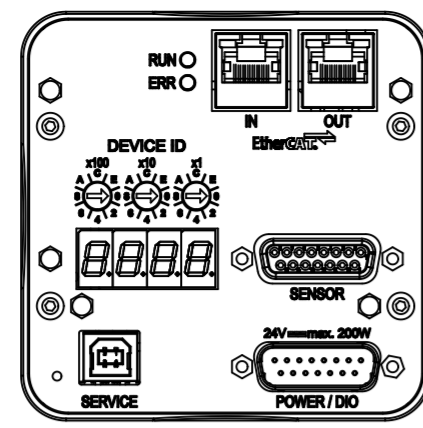

RS232 / RS485

Ether CAT

Device Net

CC-Link

Profibus

Ether NET

Position Only

Revision
Customer number

- ▼ Seat side
- ⊕ Comp. air connection
- ⊖ Electrical connection
- ⊙ Leak detection port
- ⊕ Mech. pos. indication
- ⊖ Position indicator
- ⊙ Required for dismantling
- ⊕ Emergency actuation
- ⊖ For attachment
- ⊙ Bake-out area
- ⊕ Differential pumping port