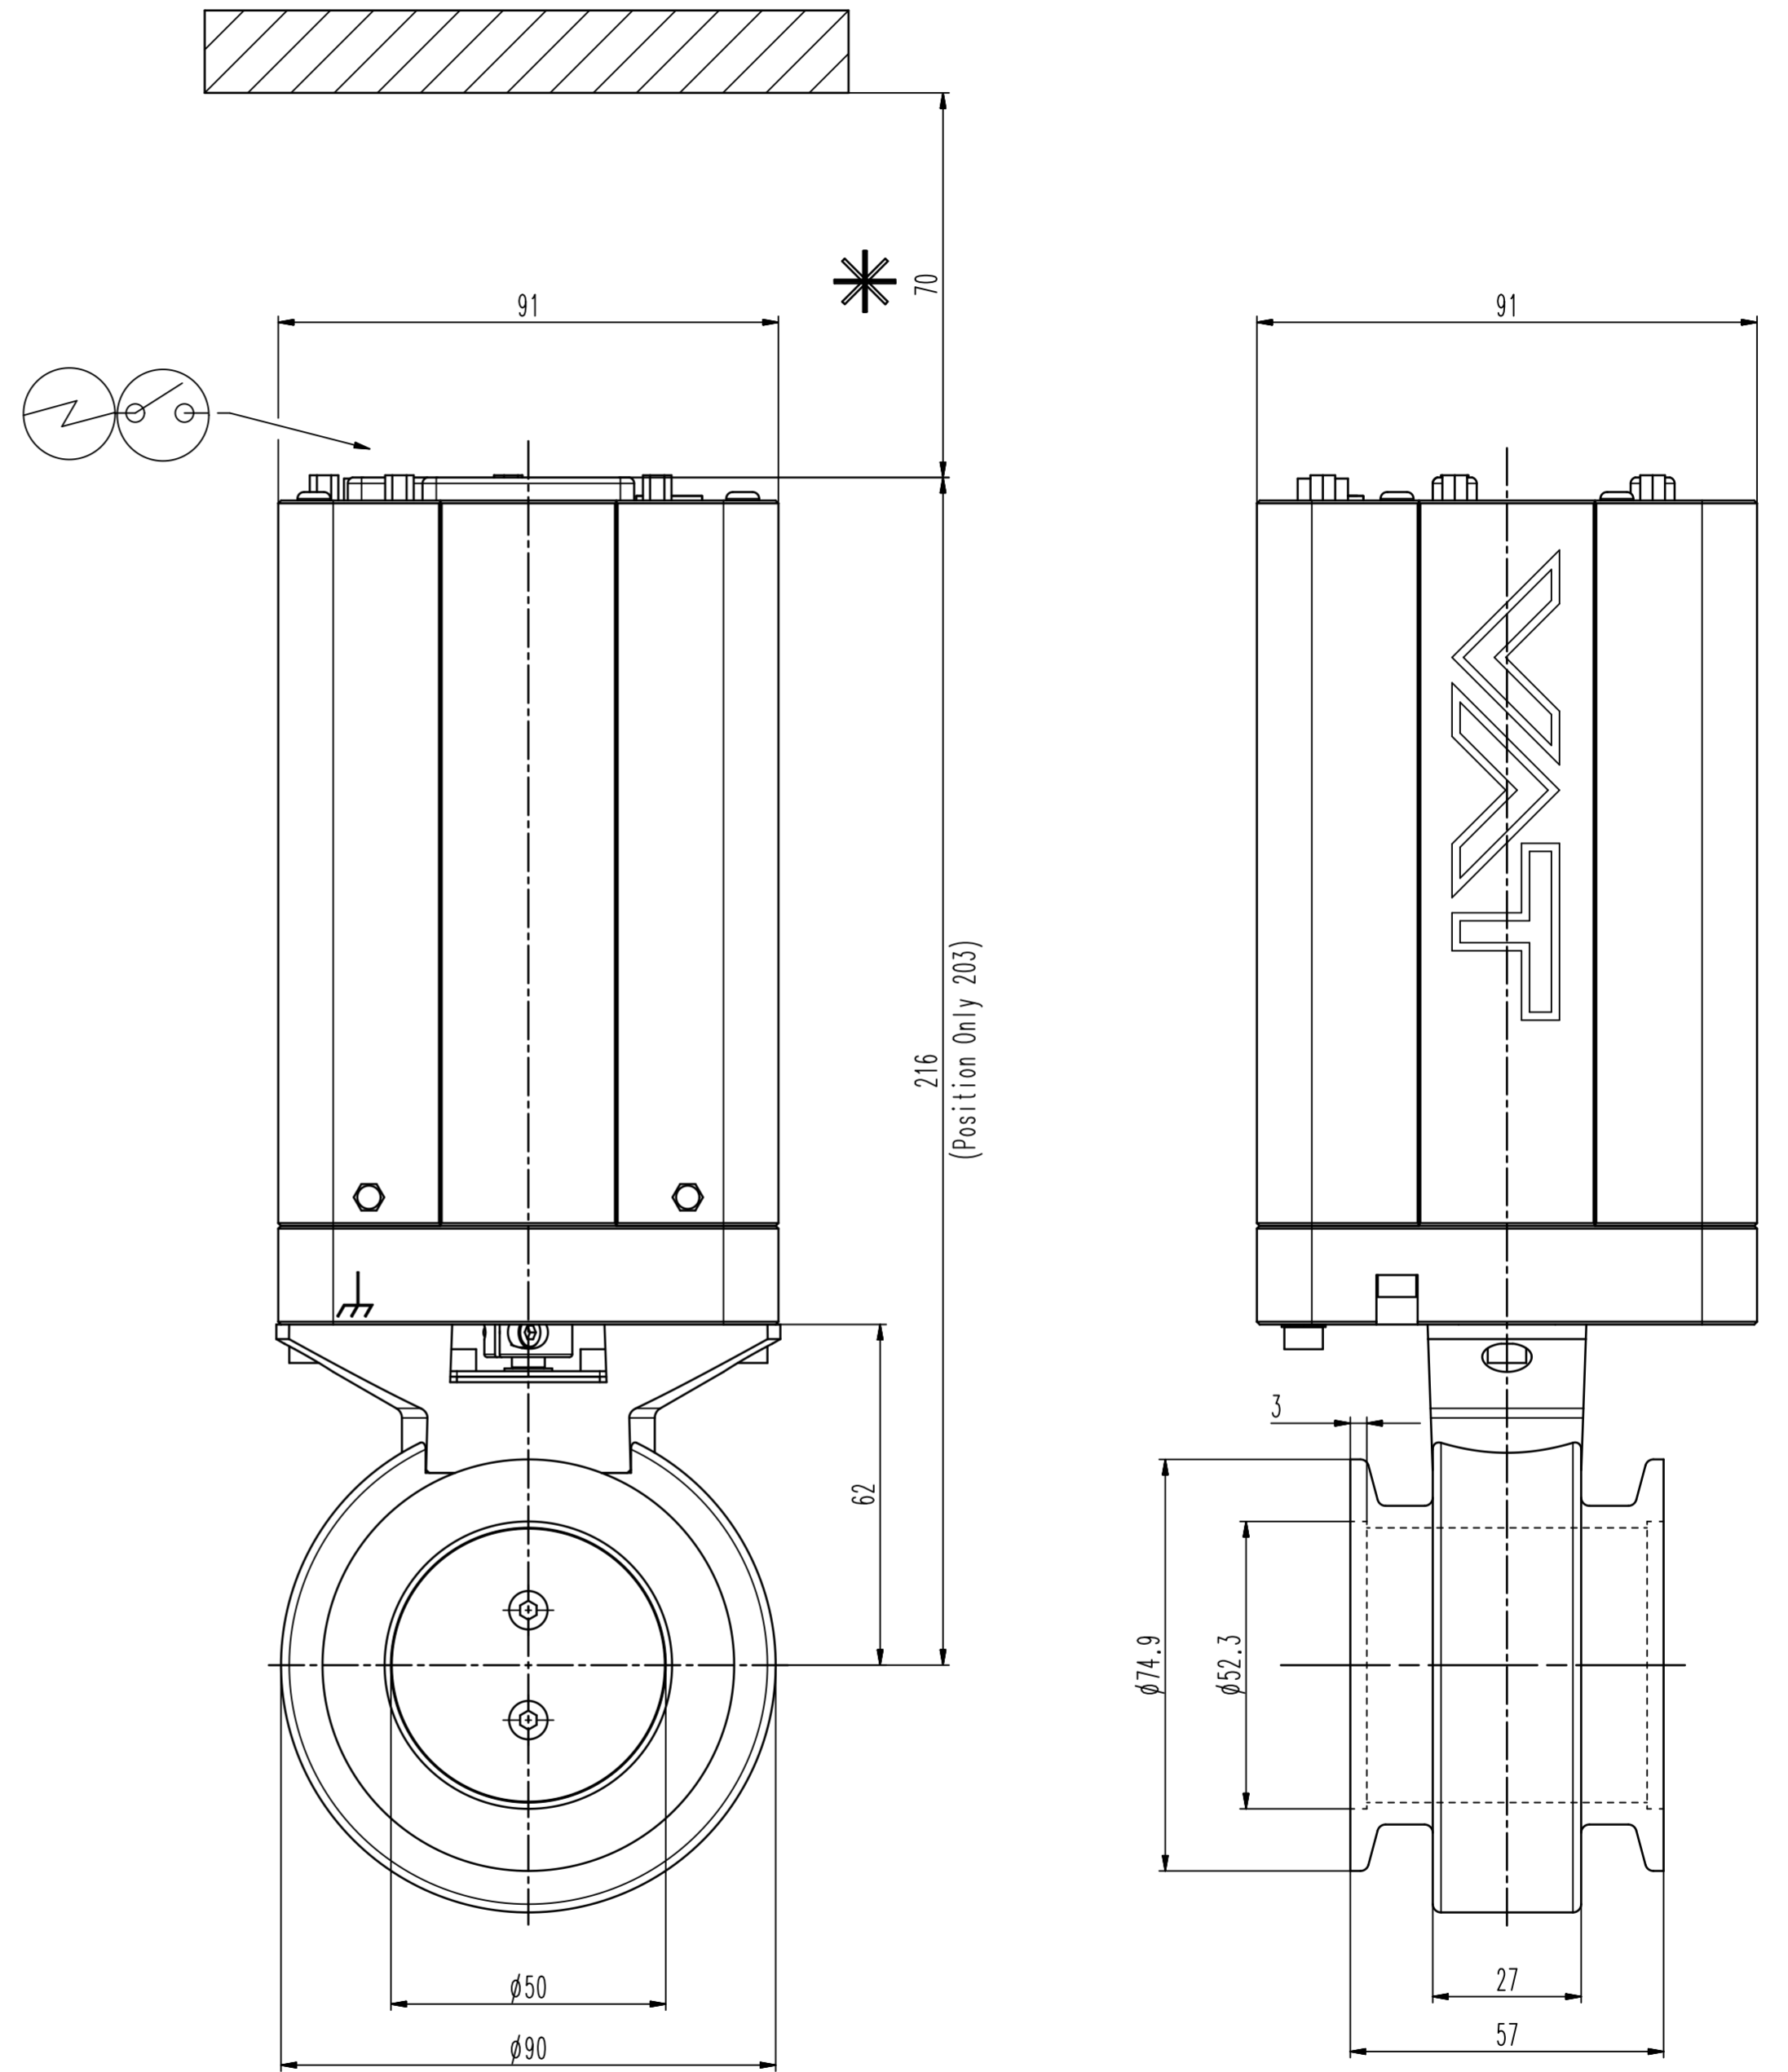

RS232 / RS485

Ether CAT

Device Net

CC-Link

Profibus

Ether NET

Position Only

Revision
Customer number

- ▼ Seat side
- ⊕ Comp. air connection
- ⊖ Electrical connection
- ⊙ Leak detection port
- ⊕ Mech. pos. indication
- ⊖ Position indicator
- ⊙ Required for dismantling
- ⊕ Emergency actuation
- ⊖ For attachment
- ⊙ Bake-out area
- ⊕ Differential pumping port

Control butterfly system
generic dimensional drawing for all 613 DN50 valves

VAT VAT Vakuumventile AG
CH-9469 Haag, Switzerland
Tel ++41 81 7716161 Fax ++41 81 7714830

Rev.-Date: 10.06.22
Visa: HUS

| | | | |
|---------------------|---------|--------------|---|
| Series | 613 | Ordering No. | - |
| Projection E | DN | Flange | |
| | 50 | | |
| Dimensional Drawing | 1166842 | Rev. | A |