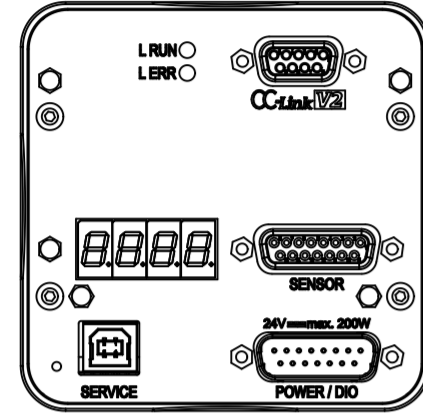

RS232 / RS485

Ether CAT

Device Net

CC-Link

Profibus

Ether NET

Position Only

Revision
Customer number

- ▼ Seat side
- ⊕ Comp. air connection
- ⊖ Electrical connection
- ⊙ Leak detection port
- ⊕ Mech. pos. indication
- ⊖ Position indicator
- ⊙ Required for dismantling
- ⊕ Emergency actuation
- ⊖ For attachment
- ⊙ Bake-out area
- ⊕ Differential pumping port