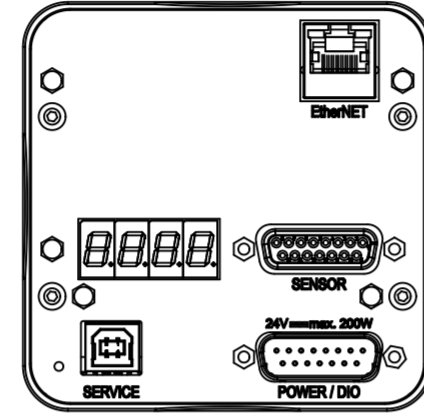

RS232 / RS485

Ether CAT

Device Net

CC-Link

Profibus

Ether NET

Position Only

Revision
Customer number

- ▼ Seat side
- ⊕ Comp. air connection
- ⊖ Electrical connection
- ⊙ Leak detection port
- ⊕ Mech. pos. indication
- ⊖ Position indicator
- ⊙ Required for dismantling
- ⊕ Emergency actuation
- ⊖ For attachment
- ⊙ Bake-out area
- ⊕ Differential pumping port