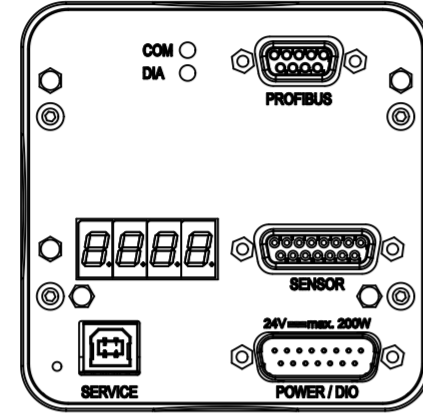

RS232 / RS485

Ether CAT

Device Net

CC-Link

Profibus

Ether NET

Position Only

Revision
Customer number

- ▼ Seat side
- ⊕ Comp. air connection
- ⊖ Electrical connection
- ⊙ Leak detection port
- ⊕ Mech. pos. indication
- ⊖ Position indicator
- ⊙ Required for dismantling
- ⊕ Emergency actuation
- ⊖ For attachment
- ⊙ Bake-out area
- ⊕ Differential pumping port