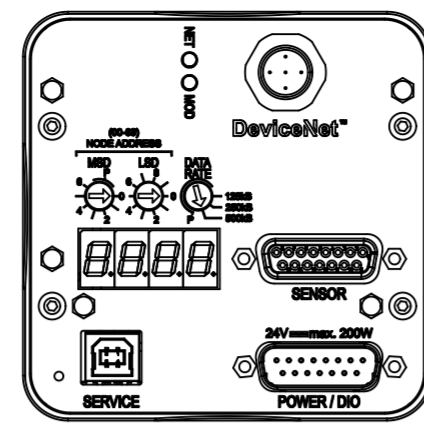

RS232 / RS485

Ether CAT

Device Net

CC-Link

Profibus

Ether NET

Position Only

Revision
Customer number

- ▼ Seat side
- ⊕ Comp. air connection
- ⊖ Electrical connection
- ⊙ Leak detection port
- ⊕ Mech. pos. indication
- ⊖ Position indicator
- ⊙ Required for dismantling
- ⊕ Emergency actuation
- ⊖ For attachment
- ⊙ Bake-out area
- ⊕ Differential pumping port