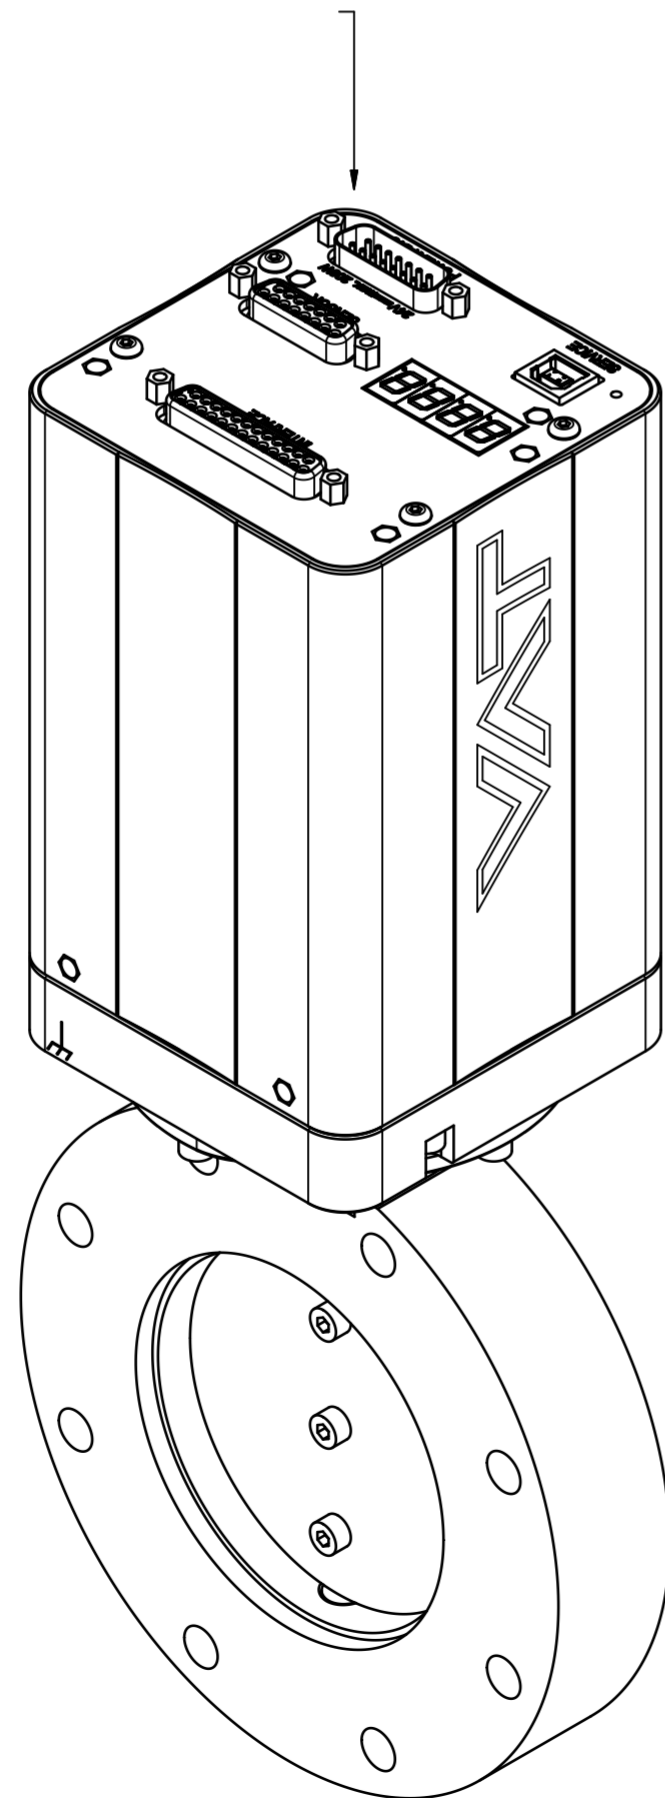

RS232 / RS485

Ether CAT

Device Net

CC-Link

Profibus

Ether NET

Position Only

Revision
Customer number

- ▼ Seat side
- ⊕ Comp. air connection
- ⊖ Electrical connection
- ⊙ Leak detection port
- ⊕ Mech. pos. indication
- ⊖ Position indicator
- ⊙ Required for dismantling
- ⊕ Emergency actuation
- ⊖ For attachment
- ⊙ Bake-out area
- ⊕ Differential pumping port