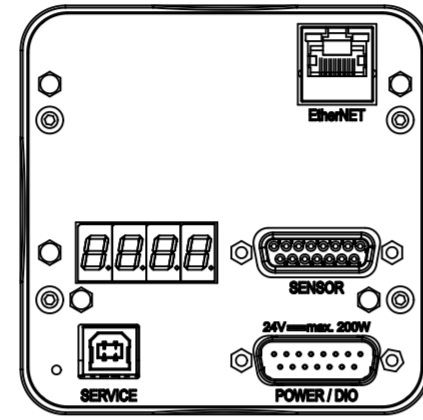

RS232 / RS485

Ether CAT

Device Net

CC-Link

Profibus

Ether NET

Position Only

Revision
Customer number

- ▼ Seat side
- ⊕ Comp. air connection
- ⊖ Electrical connection
- ⊙ Leak detection port
- ⊕ Mech. pos. indication
- ⊖ Position indicator
- ⊙ Required for dismantling
- ⊕ Emergency actuation
- ⊖ For attachment
- ⊙ Bake-out area
- ⊕ Differential pumping port