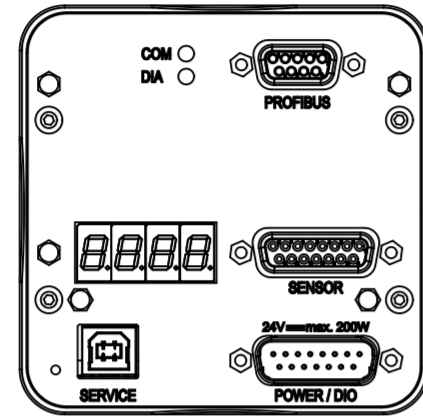

RS232 / RS485

Ether CAT

Device Net

CC-Link

Profibus

Ether NET

Position Only

Revision
Customer number

- ▼ Seat side
- ⊕ Comp. air connection
- ⊖ Electrical connection
- ⊙ Leak detection port
- ⊕ Mech. pos. indication
- ⊖ Position indicator
- ⊙ Required for dismantling
- ⊕ Emergency actuation
- ⊖ For attachment
- ⊙ Bake-out area
- ⊕ Differential pumping port