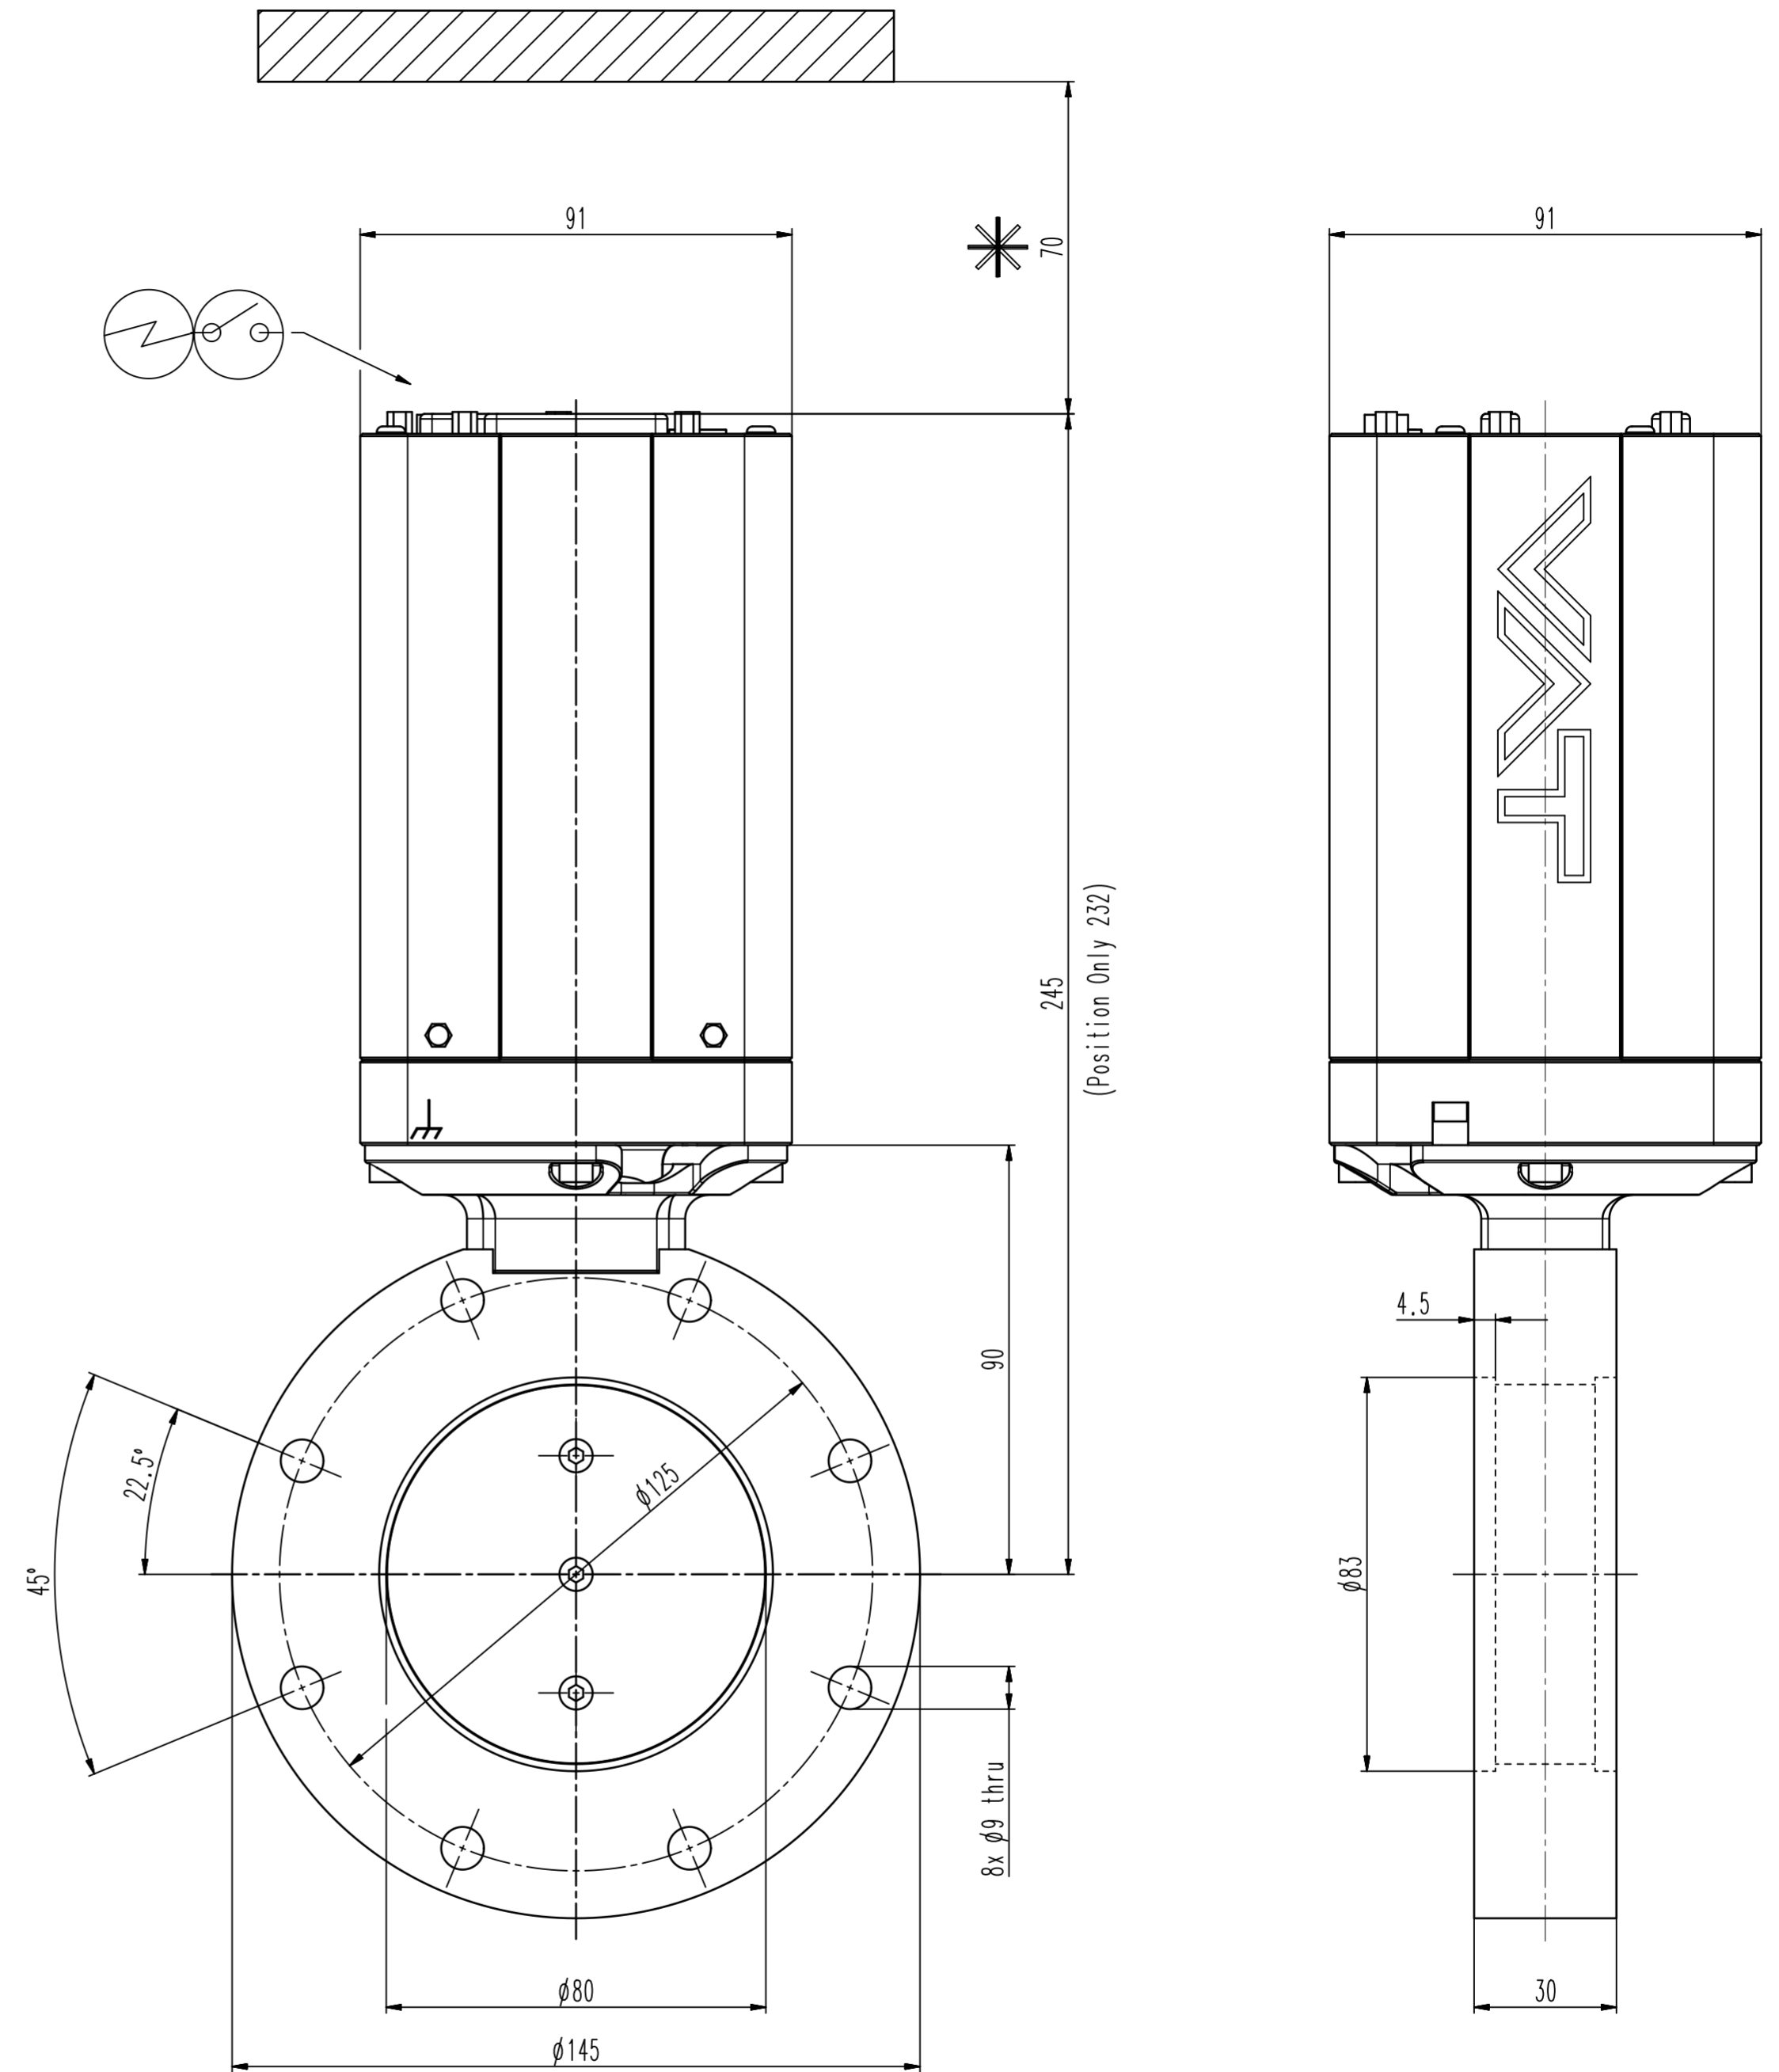

RS232 / RS485

Ether CAT

Device Net

CC-Link

Profibus

Ether NET

Position Only

Revision
Customer number

- ▼ Seat side
- ⊕ Comp. air connection
- ⊖ Electrical connection
- ⊙ Leak detection port
- ⊕ Mech. pos. indication
- ⊖ Position indicator
- ⊙ Required for dismantling
- ⊕ Emergency actuation
- ⊖ For attachment
- ⊙ Bake-out area
- ⊕ Differential pumping port

Control butterfly system
generic dimensional drawing for all 61.3 DN80 valves

VAT VAT Vakuumventile AG
CH-9469 Haag, Switzerland
Tel. ++41 81 7716161 Fax ++41 81 7714830

Rev.-Date: 10.06.22
Visa: HUS

| | | | |
|---------------------|---------|--------------|---|
| Series | 613 | Ordering No. | - |
| Projection E | DN | Flange | |
| | 80 | | |
| Dimensional Drawing | 1166862 | Rev. | A |