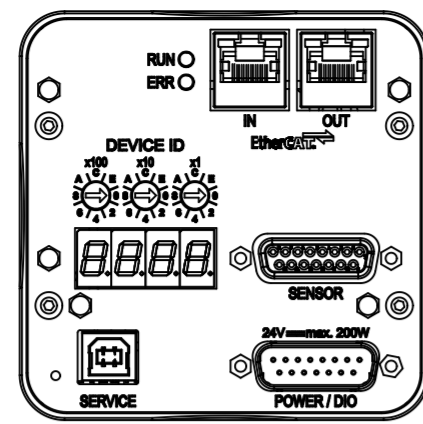

RS232 / RS485

Ether CAT

Device Net

CC-Link

Profibus

Ether NET

Position Only

Revision
Customer number

- ▼ Seat side
- ⊕ Comp. air connection
- ⊖ Electrical connection
- ⊙ Leak detection port
- ⊕ Mech. pos. indication
- ⊖ Position indicator
- ⊙ Required for dismantling
- ⊕ Emergency actuation
- ⊖ For attachment
- ⊙ Bake-out area
- ⊕ Differential pumping port