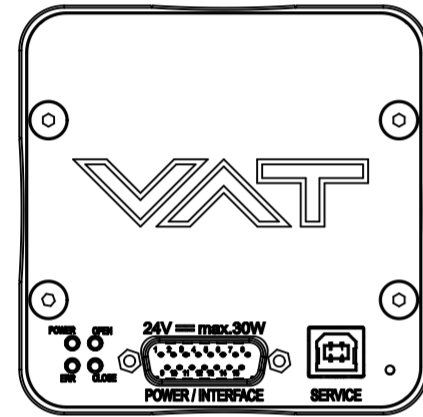

RS232 / RS485

Ether CAT

Device Net

CC-Link

Profibus

Ether NET

Position Only

Revision
Customer number