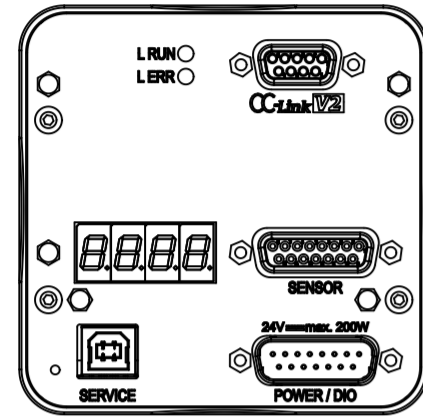

RS232 / RS485

Ether CAT

Device Net

CC-Link

Profibus

Ether NET

Position Only

Revision
Customer number

- ▼ Seat side
- ⊕ Comp. air connection
- ⊖ Electrical connection
- ⊙ Leak detection port
- ⊕ Mech. pos. indication
- ⊖ Position indicator
- ⊙ Required for dismantling
- ⊕ Emergency actuation
- ⊖ For attachment
- ⊙ Bake-out area
- ⊕ Differential pumping port