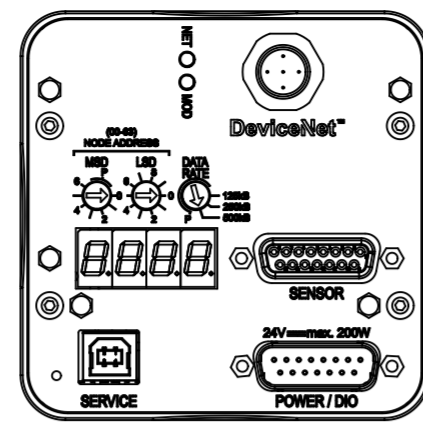

RS232 / RS485

Ether CAT

Device Net

CC-Link

Profibus

Ether NET

Position Only

Revision
Customer number

- ▼ Seat side
- ⊕ Comp. air connection
- ⊖ Electrical connection
- ⊙ Leak detection port
- ⊕ Mech. pos. indication
- ⊖ Position indicator
- ⊙ Required for dismantling
- ⊕ Emergency actuation
- ⊖ For attachment
- ⊙ Bake-out area
- ⊕ Differential pumping port