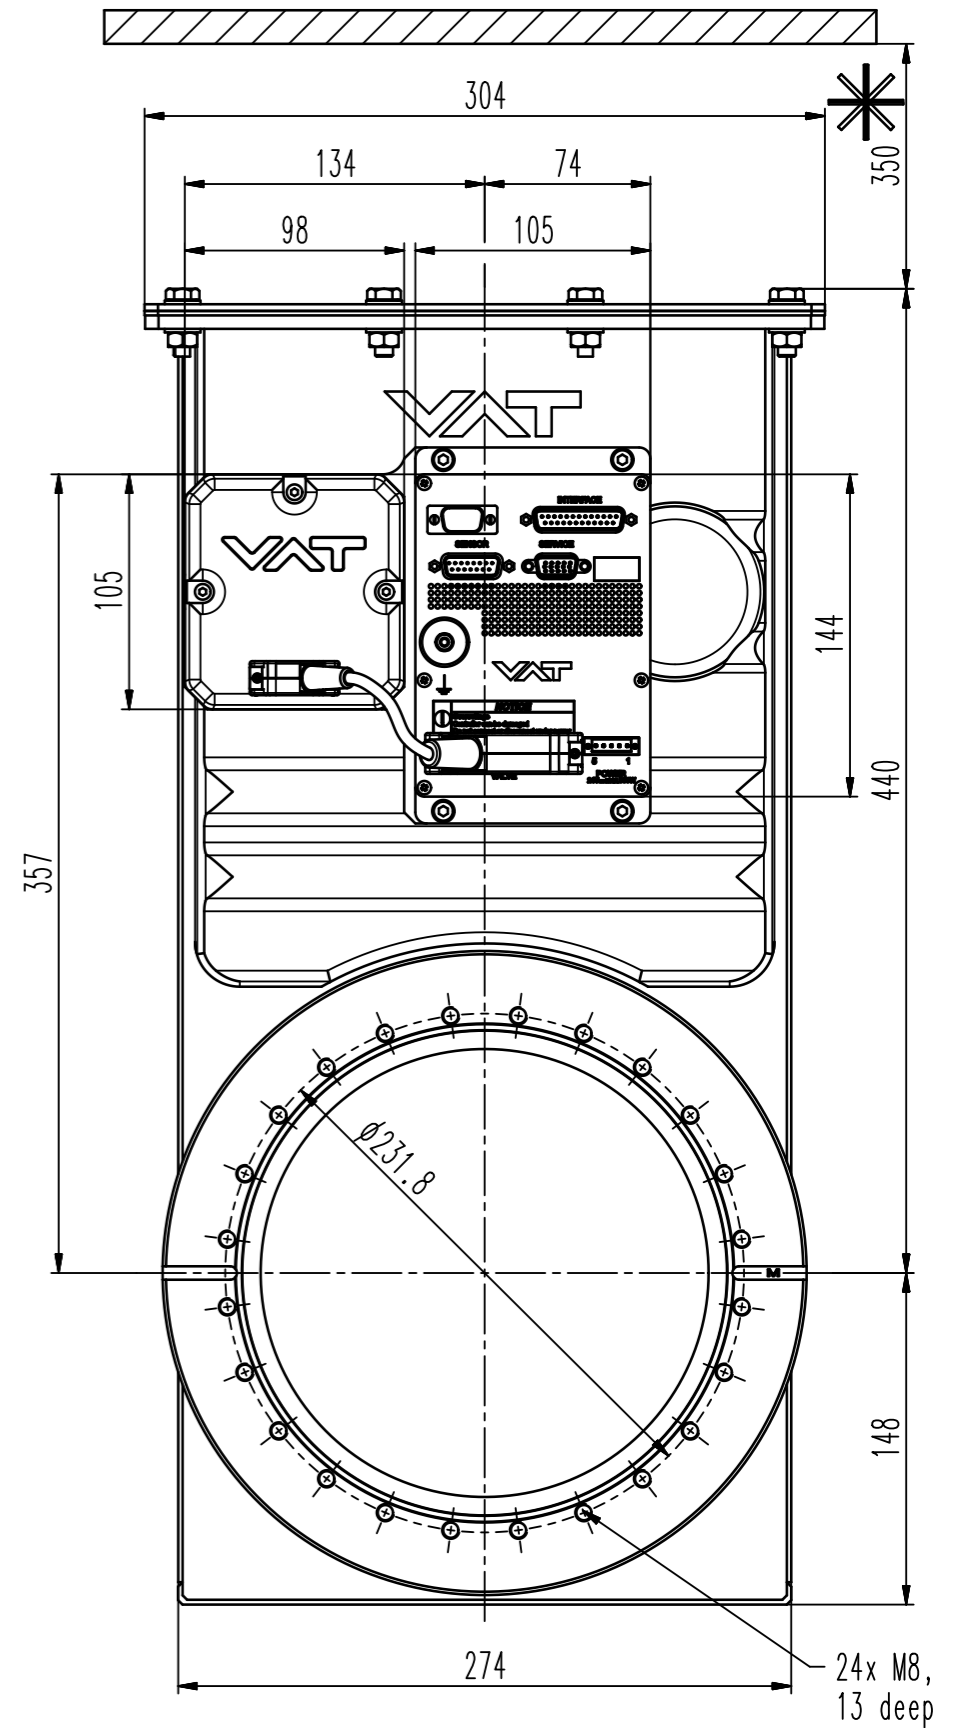

This drawing is the property of VAT.

Revision

Customer number

Connectors		
	Description	Type
POWER	Power input	Weidmueller SL3.5 male
SENSOR	Sensor input Sensor power supply	DB-15 female
INTERFACE	RS 485 interface	DB-25 female

- ▼ Seat side
- ⊙ Comp. air connection
- ⊙ Electrical connection
- ⊙ Leak detection port
- ⊙ Mech. pos. indication
- ⊙ Position indicator
- ⊙ Required for dismantling
- ⊙ Emergency actuation
- ⊙ For attachment
- ⊙ Bake-out area
- ⊙ Differential pumping port