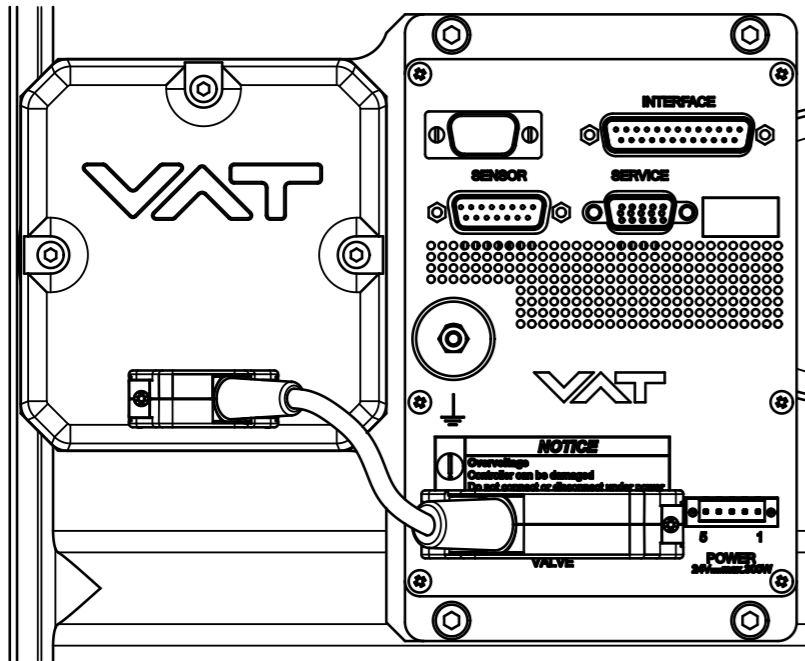

This drawing is the property of VAT.

Revision

Customer number

Connectors		
	Description	Type
POWER	Power input	Weidmueller SL3.5 male
SENSOR	Sensor input Sensor power supply	DB-15 female
INTERFACE	RS 485 interface	DB-25 female

- ▼ Seat side
- ⊙ Comp. air connection
- ⊙ Electrical connection
- ⊙ Leak detection port
- ⊙ Mech. pos. indication
- ⊙ Position indicator
- ⊙ Required for dismantling
- ⊙ Emergency actuation
- ⊙ For attachment
- ⊙ Bake-out area
- ⊙ Differential pumping port