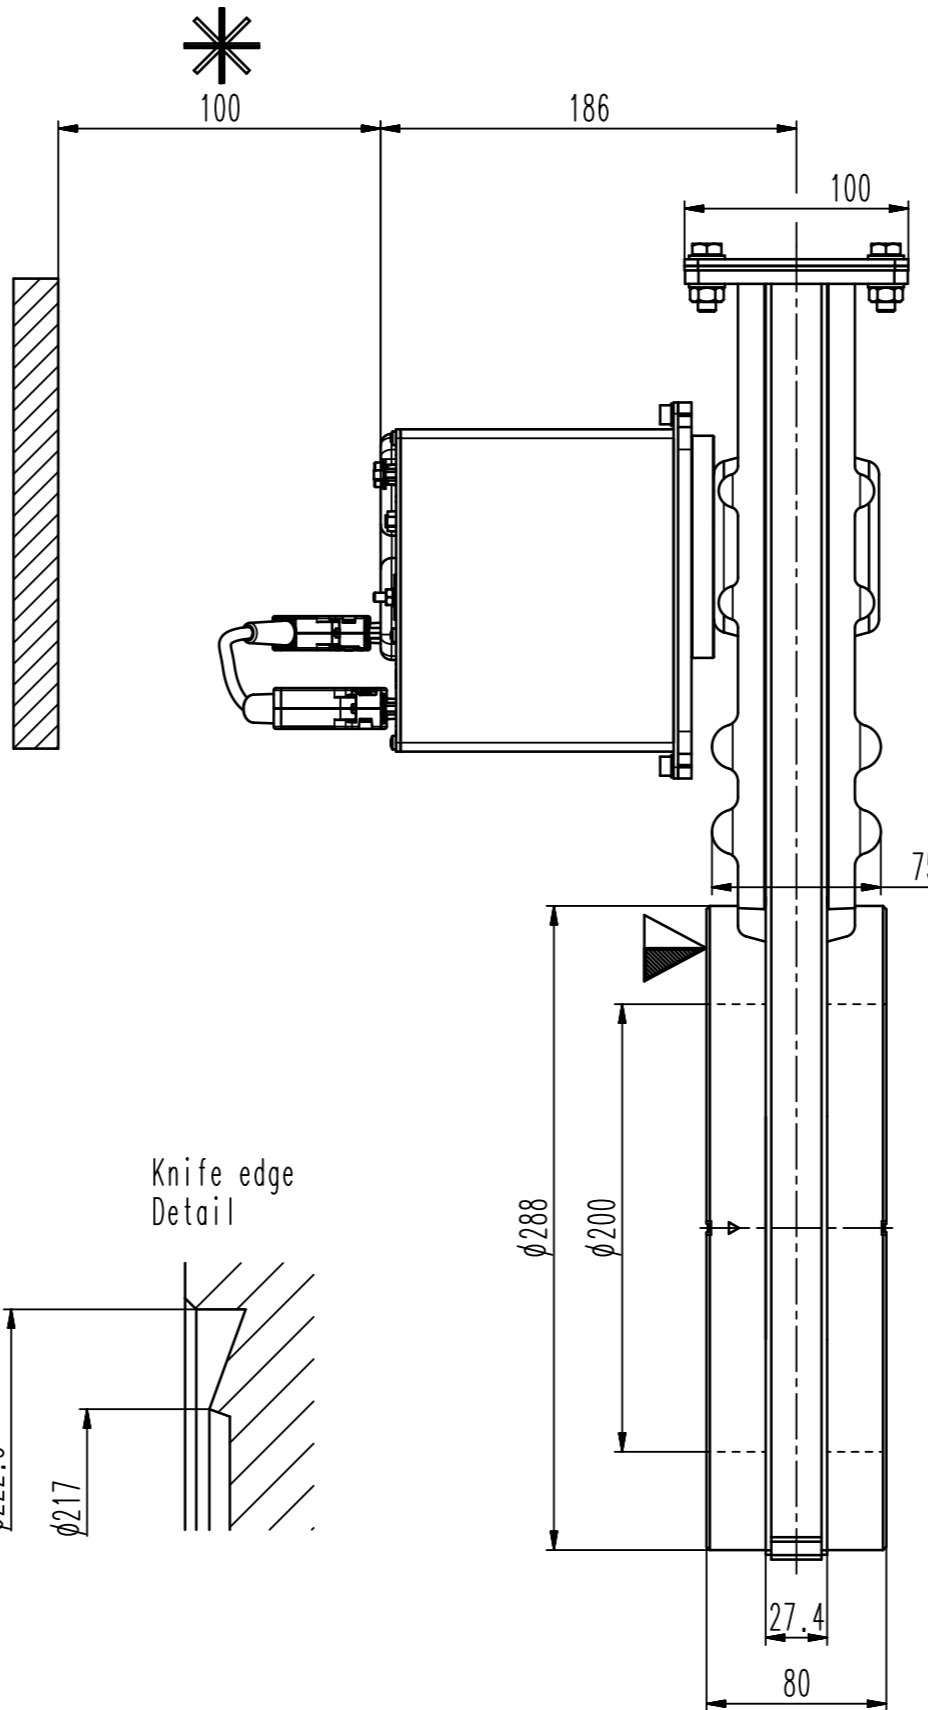

This drawing is the property of VAT.

Revision

Customer number

Connectors		
	Description	Type
POWER	Power input	Weidmueller SL3.5 male
SENSOR	Sensor input Sensor power supply	DB-15 female
INTERFACE	RS 485 interface	DB-25 female

- ▼ Seat side
- ⊙ Comp. air connection
- ⊙ Electrical connection
- ⊙ Leak detection port
- ⊙ Mech. pos. indication
- ⊙ Position indicator
- ⊙ Required for dismantling
- ⊙ Emergency actuation
- ⊙ For attachment
- ⊙ Bake-out area
- ⊙ Differential pumping port

64246-CEAJ-0001

Projection E

DN

200

Flange

CF-F m

Dimensional Drawing

740109