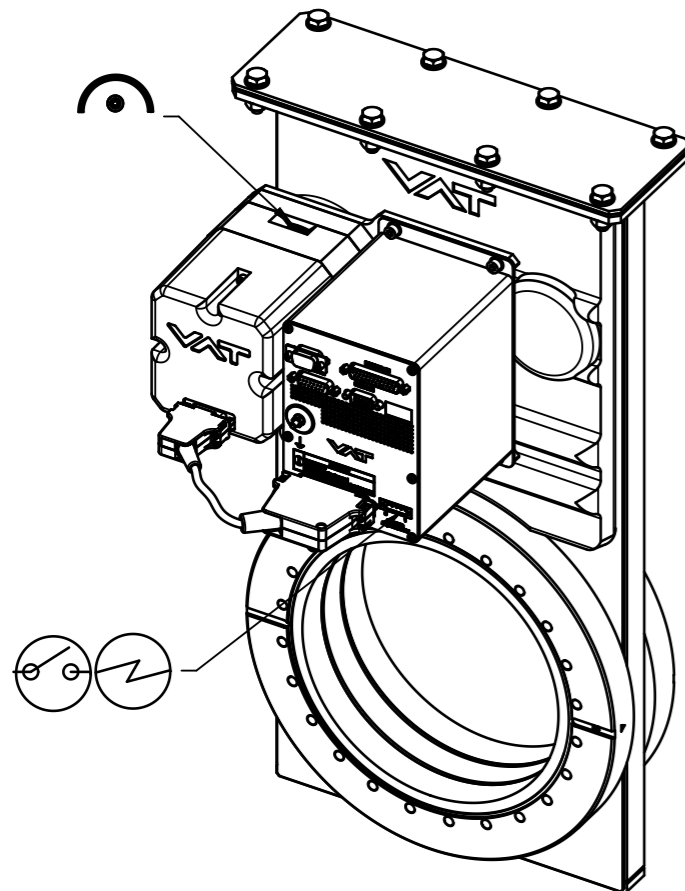

This drawing is the property of VAT.

Revision

Customer number

Connectors		
	Description	Type
POWER	Power input	Weidmueller SL3.5 male
SENSOR	Sensor input Sensor power supply	DB-15 female
INTERFACE	RS 485 interface	DB-25 female

- ▼ Seat side
- ⊙ Comp. air connection
- ⊙ Electrical connection
- ⊙ Leak detection port
- ⊙ Mech. pos. indication
- ⊙ Position indicator
- ⊙ Required for dismantling
- ⊙ Emergency actuation
- ⊙ For attachment
- ⊙ Bake-out area
- ⊙ Differential pumping port