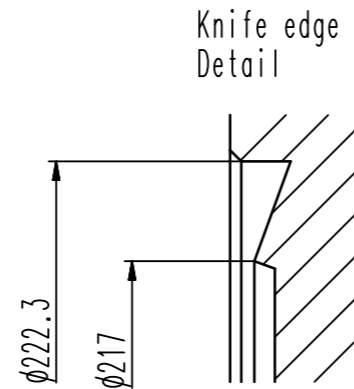

This drawing is the property of VAT.

Revision

Customer number

Connectors		
	Description	Type
POWER	Power input	Weidmueller SL3.5 male
SENSOR	Sensor input Sensor power supply	DB-15 female
INTERFACE	RS 485 interface	DB-25 female