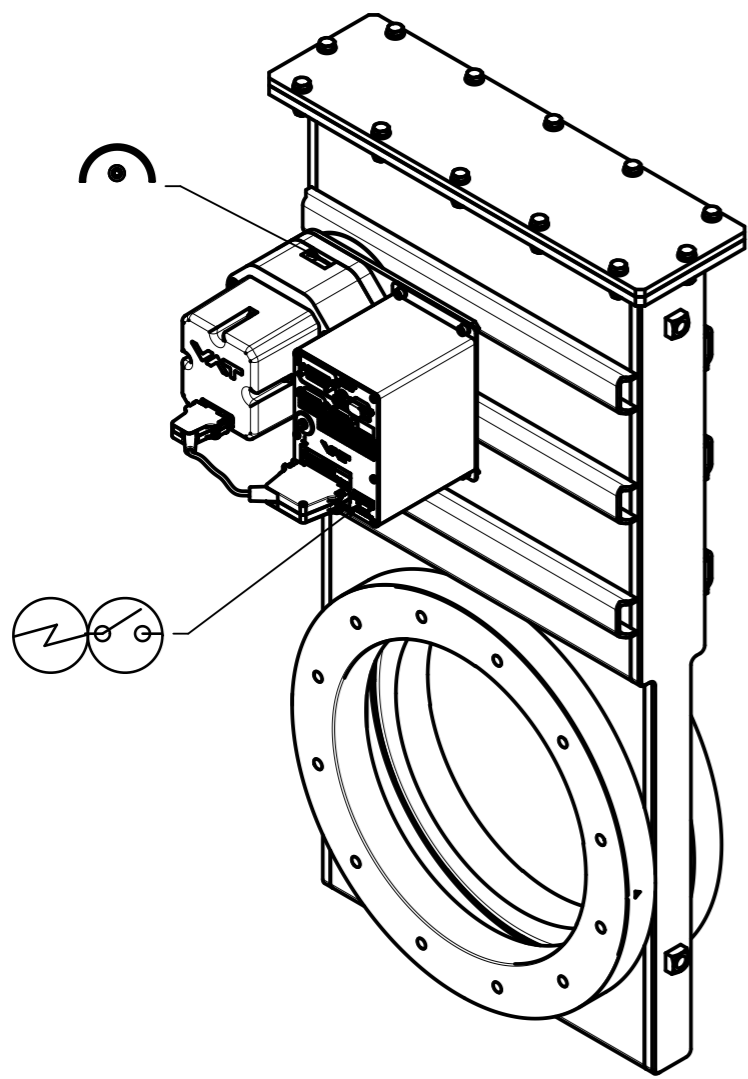

Connectors		
	Description	Type
POWER	Power input	Weidmüller SL3.5 male
SENSOR	Sensor input Sensor power supply	DB-15 female
LOGIC I/O	Logic input and output	Binder M8 female
INTERFACE	CC-Link interface	COMBICON 2,5/5-ST-5.08

- ▼ Seat side
- ⊙ Comp. air connection
- ⊙ Electrical connection
- ⊙ Leak detection port
- ⊙ Mech. pos. indication
- ⊙ Position indicator
- ⊙ Required for dismantling
- ⊙ Emergency actuation
- ⊙ For attachment
- ⊙ Bake-out area
- ⊙ Differential pumping port

Control gate valve
SPS / CC-Link / 1 sensor

Series	Ordering No.
642	64250-JEAL-0002
Projection E	DN
320	Flange
Dimensional Drawing	JIS
860518	Rev.

VATOR VAT Vakuumventile AG
CH-9469 Haag, Switzerland
Tel ++41 81 7716161 Fax ++41 81 7714830
Rev. Date: 15.09.16
Visa: KERK