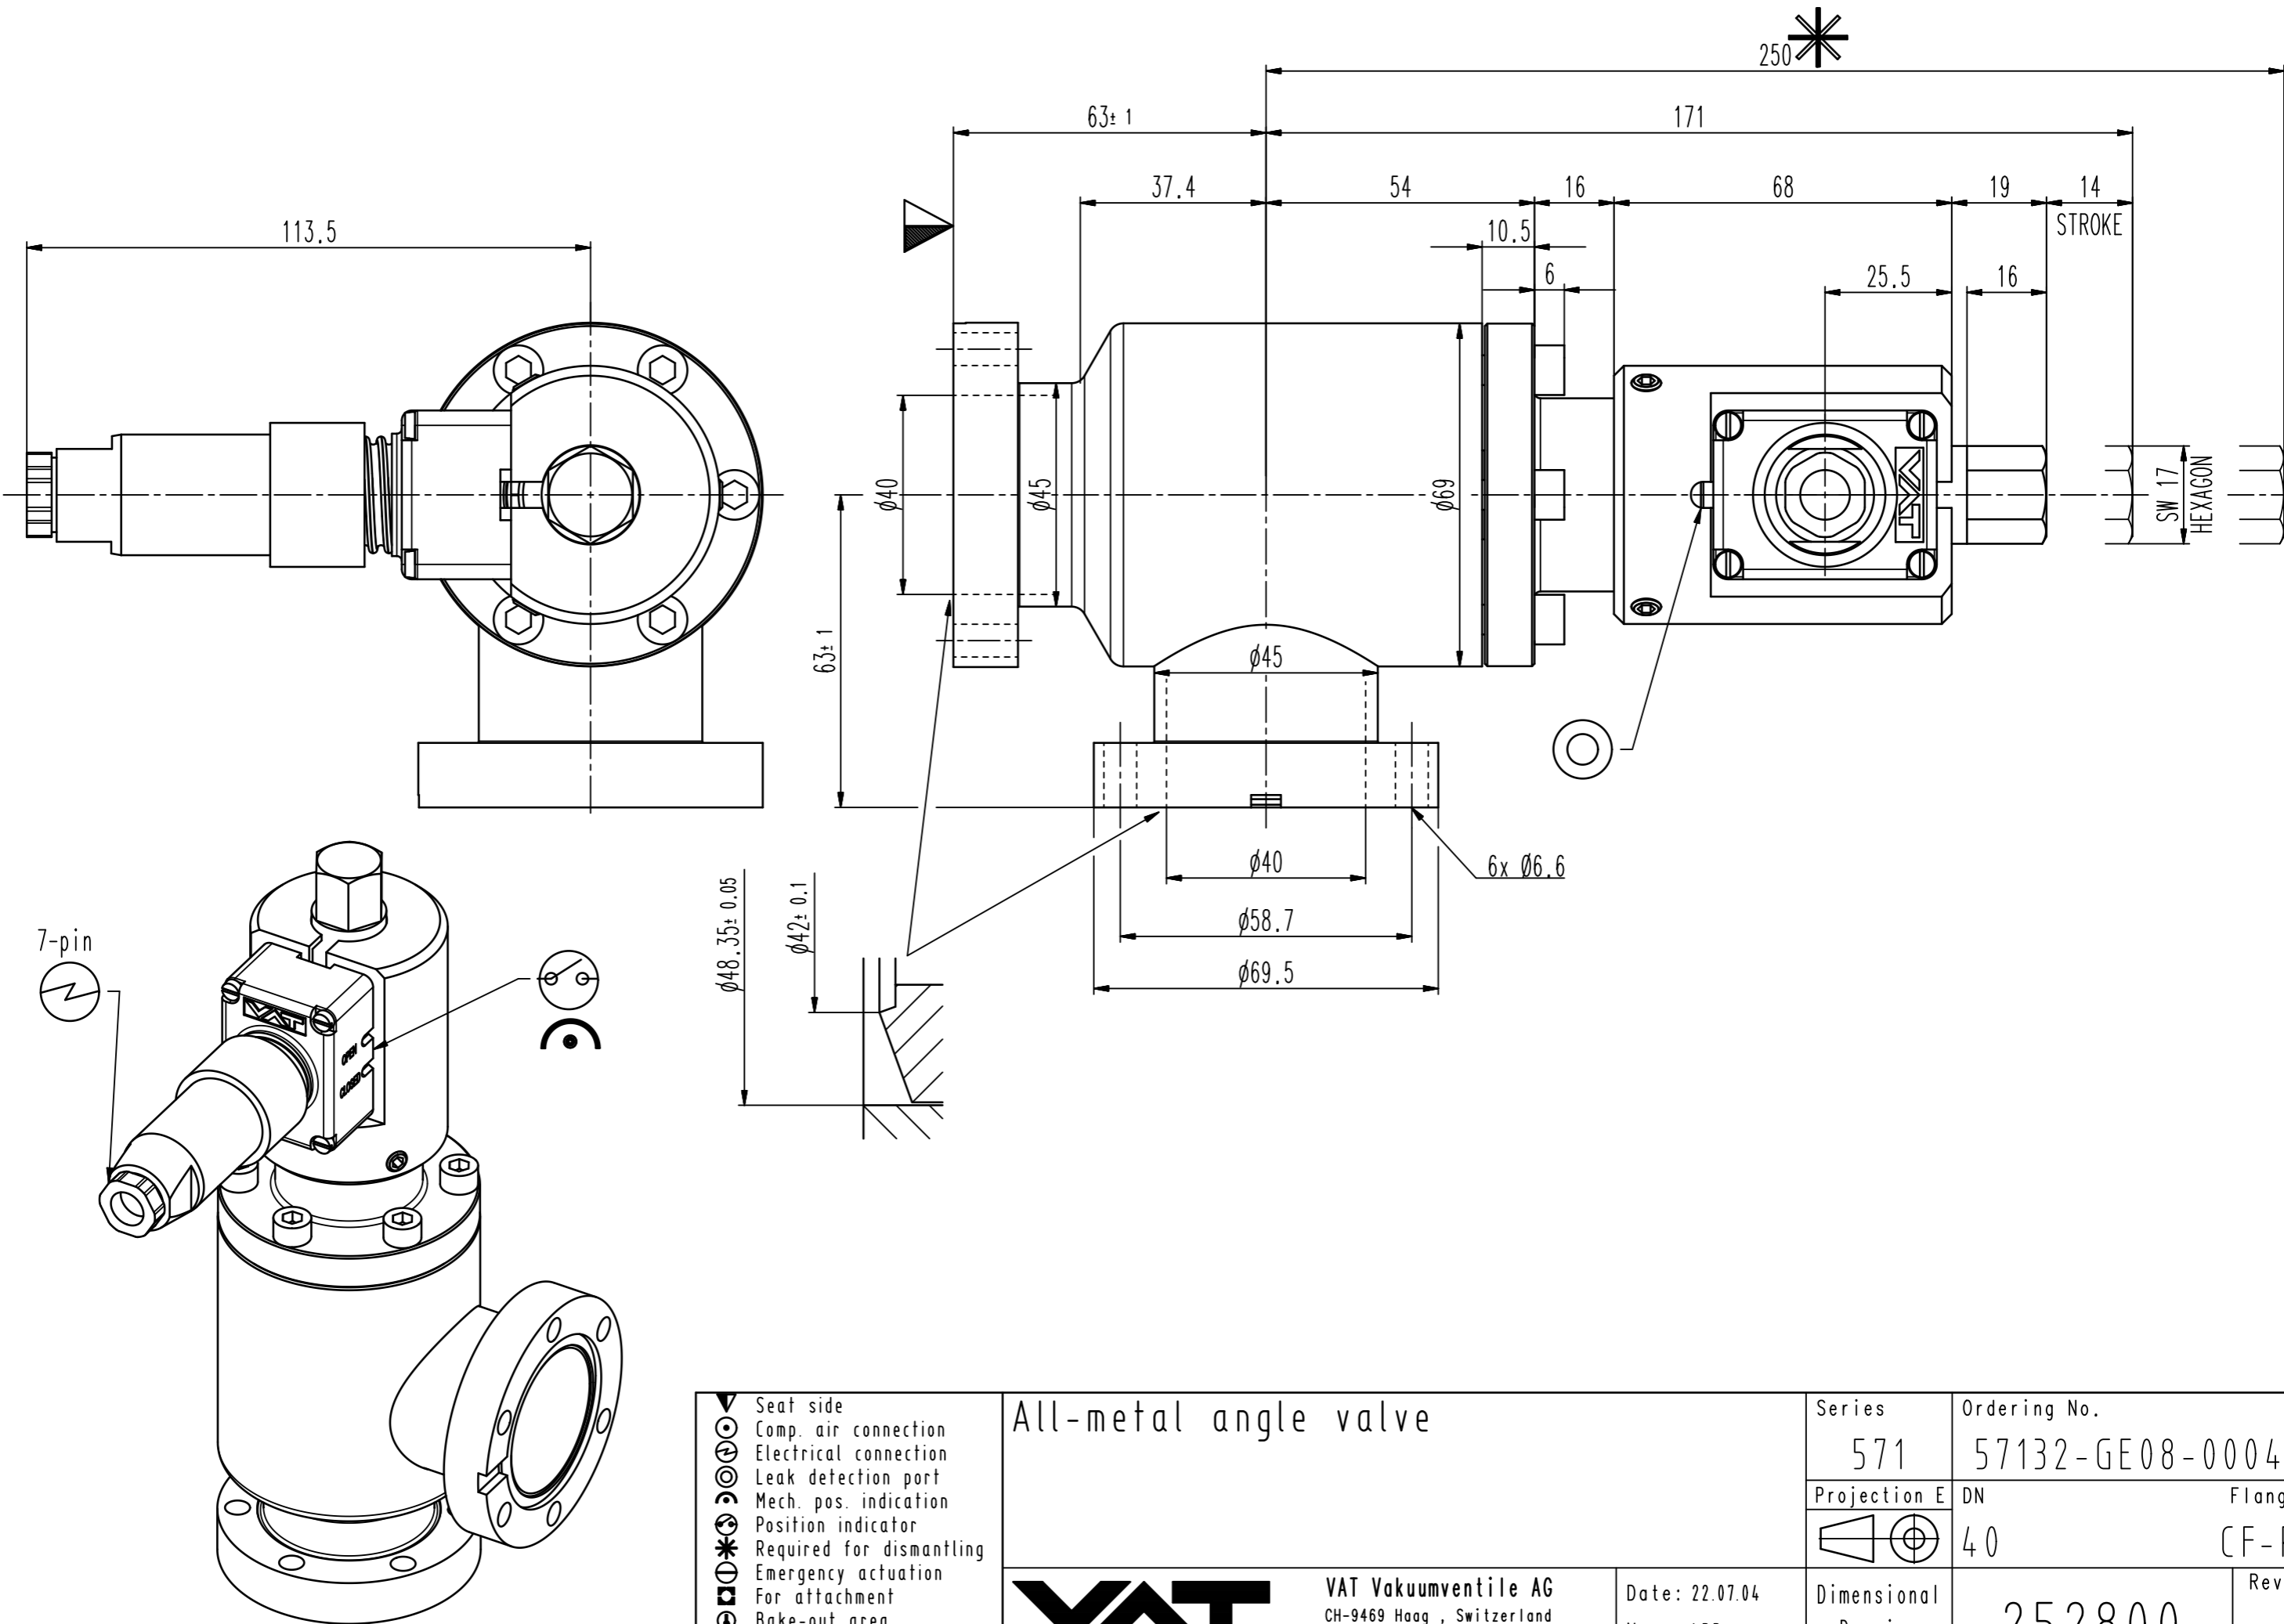

This drawing is the property of VAT.

Revision

Customer number

- ▼ Seat side
- ⊙ Comp. air connection
- ⊙ Electrical connection
- ⊙ Leak detection port
- ⊙ Mech. pos. indication
- ⊙ Position indicator
- ⊙ Required for dismantling
- ⊙ Emergency actuation
- ⊙ For attachment
- ⊙ Bake-out area
- ⊙ Differential pumping port

All-metal angle valve

VAT Vakuumentile AG
CH-9469 Haag, Switzerland
Tel ++41 81 7716161 Fax ++41 81 7714830

Date: 22.07.04
Name: LBR

Series	Ordering No.	
571	57132-GE08-0004	
Projection E	DN	Flange
	40	CF-R
Dimensional Drawing	252800	Rev.