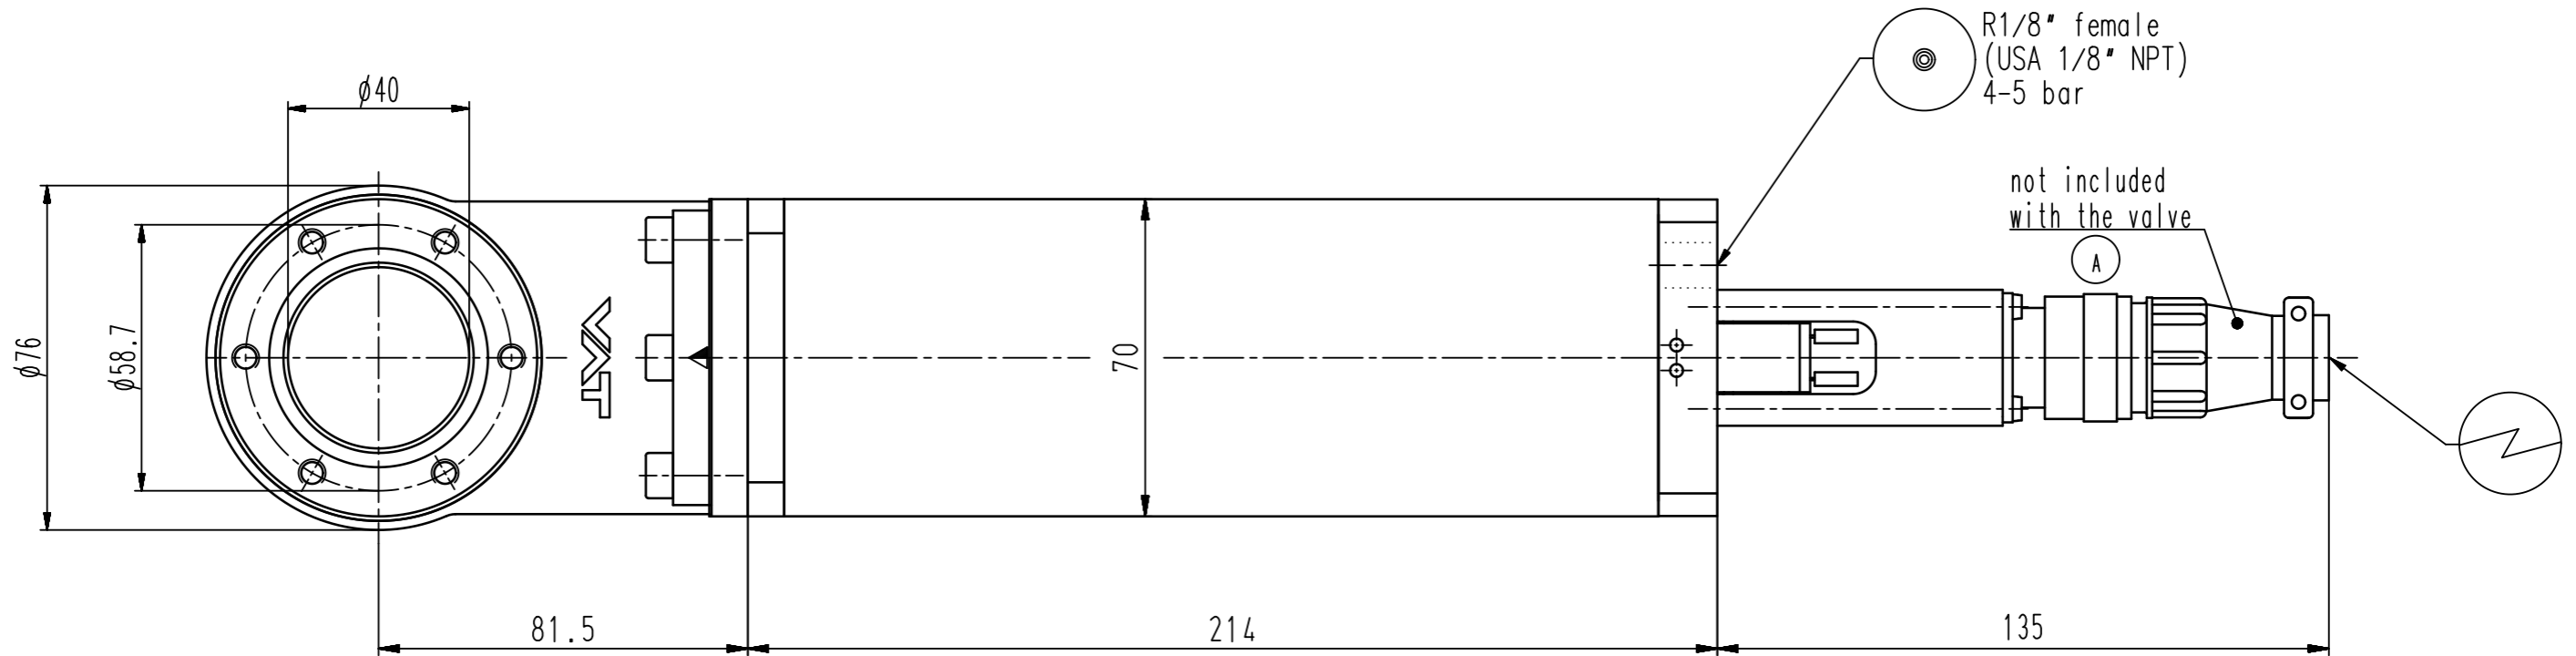

This drawing is the property of VAT.

Revision

Customer number

Detail X

- ▼ Seat side
- ⊙ Comp. air connection
- ⊙ Electrical connection
- ⊙ Leak detection port
- ⊙ Mech. pos. indication
- ⊙ Position indicator
- ⊙ Required for dismantling
- ⊙ Emergency actuation
- ⊙ For attachment
- ⊙ Bake-out area
- ⊙ Differential pumping port

Fast closing valve

VAT Vakuumventile AG  
 CH-9469 Haag, Switzerland  
 Tel ++41 81 7716161 Fax ++41 81 7714830

Date: 09.04.08  
 Name: BRS

Series	752	Ordering No.	75232-CE44-0006
Projection E	DN	Flange	
	40	CF-F m	
Dimensional Drawing	369279	Rev.	A