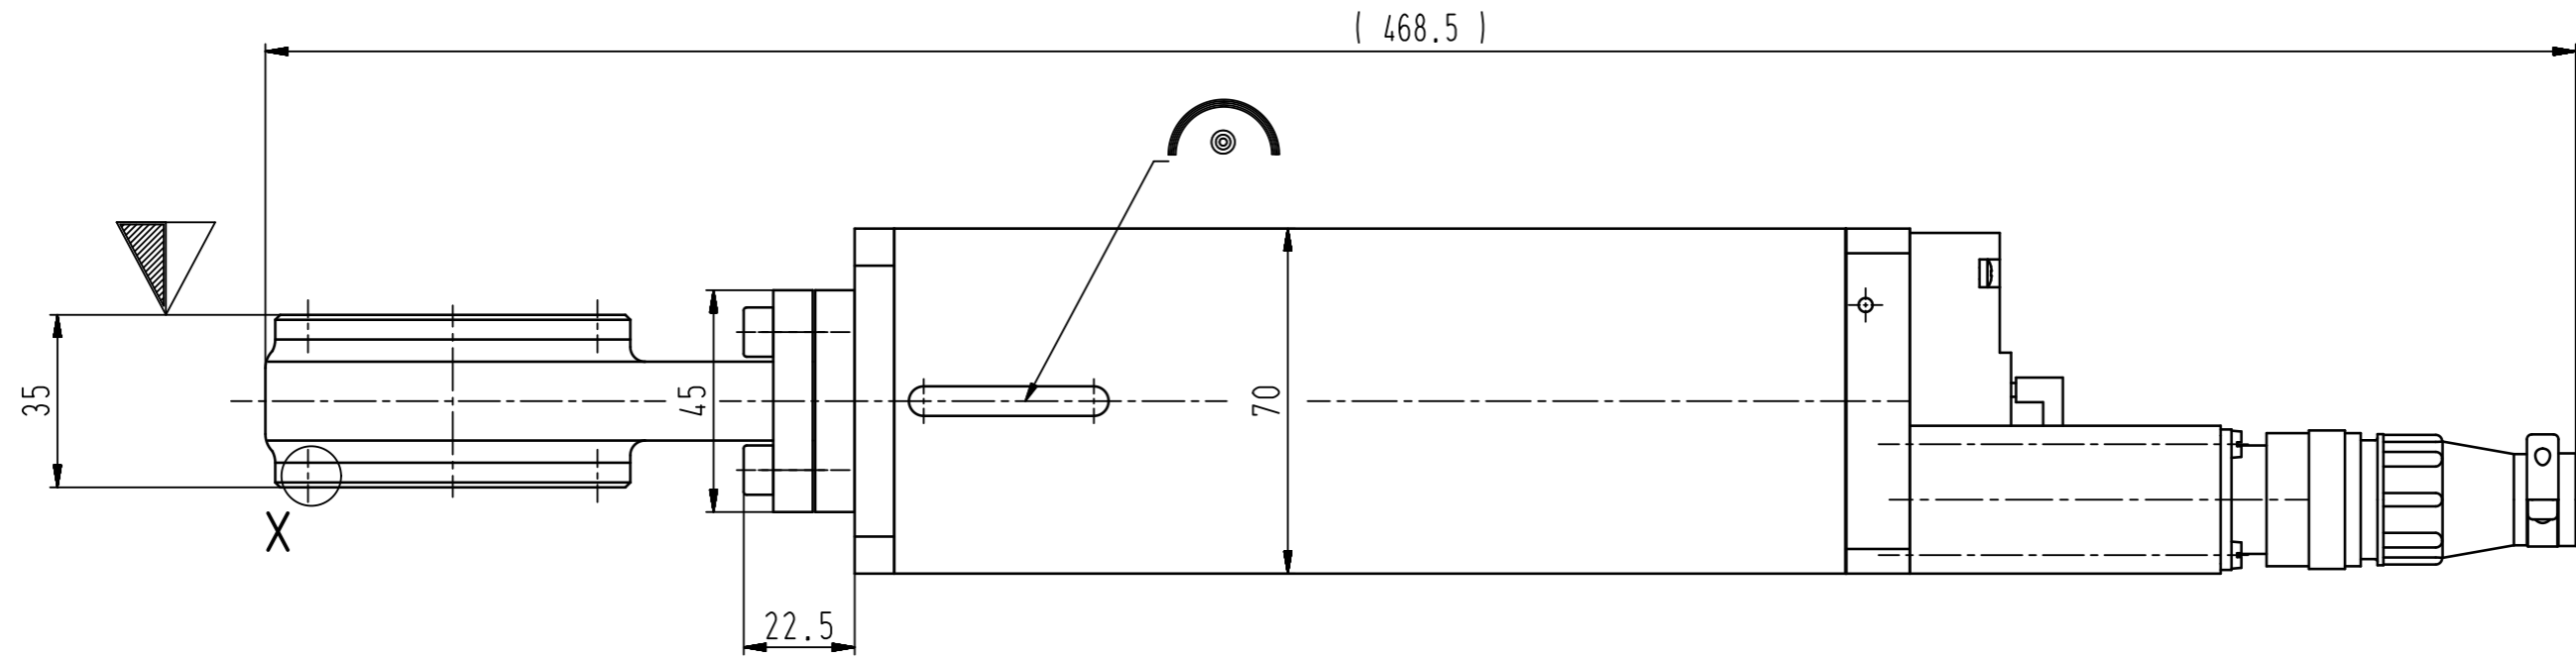

This drawing is the property of VAT.

Revision

Customer number

Detail X

- ▼ Seat side
- ⊙ Comp. air connection
- ⊙ Electrical connection
- ⊙ Leak detection port
- ⊙ Mech. pos. indication
- ⊙ Position indicator
- ⊙ Required for dismantling
- ⊙ Emergency actuation
- ⊙ For attachment
- ⊙ Bake-out area
- ⊙ Differential pumping port

Fast closing valve

VAT Vakuumventile AG  
 CH-9469 Haag, Switzerland  
 Tel ++41 81 7716161 Fax ++41 81 7714830

Date: 09.04.08  
 Name: BRS

Series	752	Ordering No.	75232-CE44-0006
Projection E	DN	Flange	
	40	CF-F m	
Dimensional Drawing	369279	Rev.	A