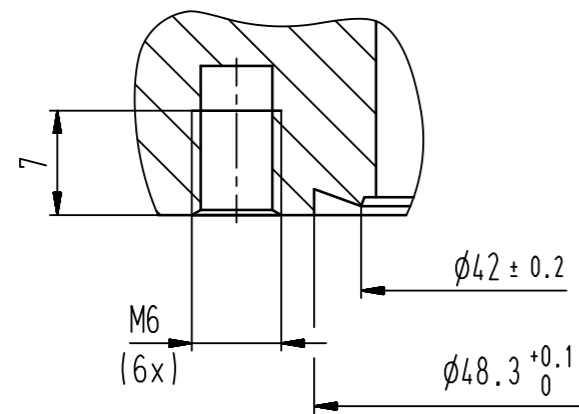

This drawing is the property of VAT.

Revision

Customer number

Detail X

- ▼ Seat side
- ⊙ Comp. air connection
- ⊙ Electrical connection
- ⊙ Leak detection port
- ⊙ Mech. pos. indication
- ⊙ Position indicator
- ⊙ Required for dismantling
- ⊙ Emergency actuation
- ⊙ For attachment
- ⊙ Bake-out area
- ⊙ Differential pumping port

Fast closing valve

VAT Vakuumventile AG  
 CH-9469 Haag, Switzerland  
 Tel ++41 81 7716161 Fax ++41 81 7714830

Date: 09.04.08  
 Name: BRS

Series	752	Ordering No.	75232-CE44-0006
Projection E	DN	Flange	
	40	CF-F m	
Dimensional Drawing	369279	Rev.	A